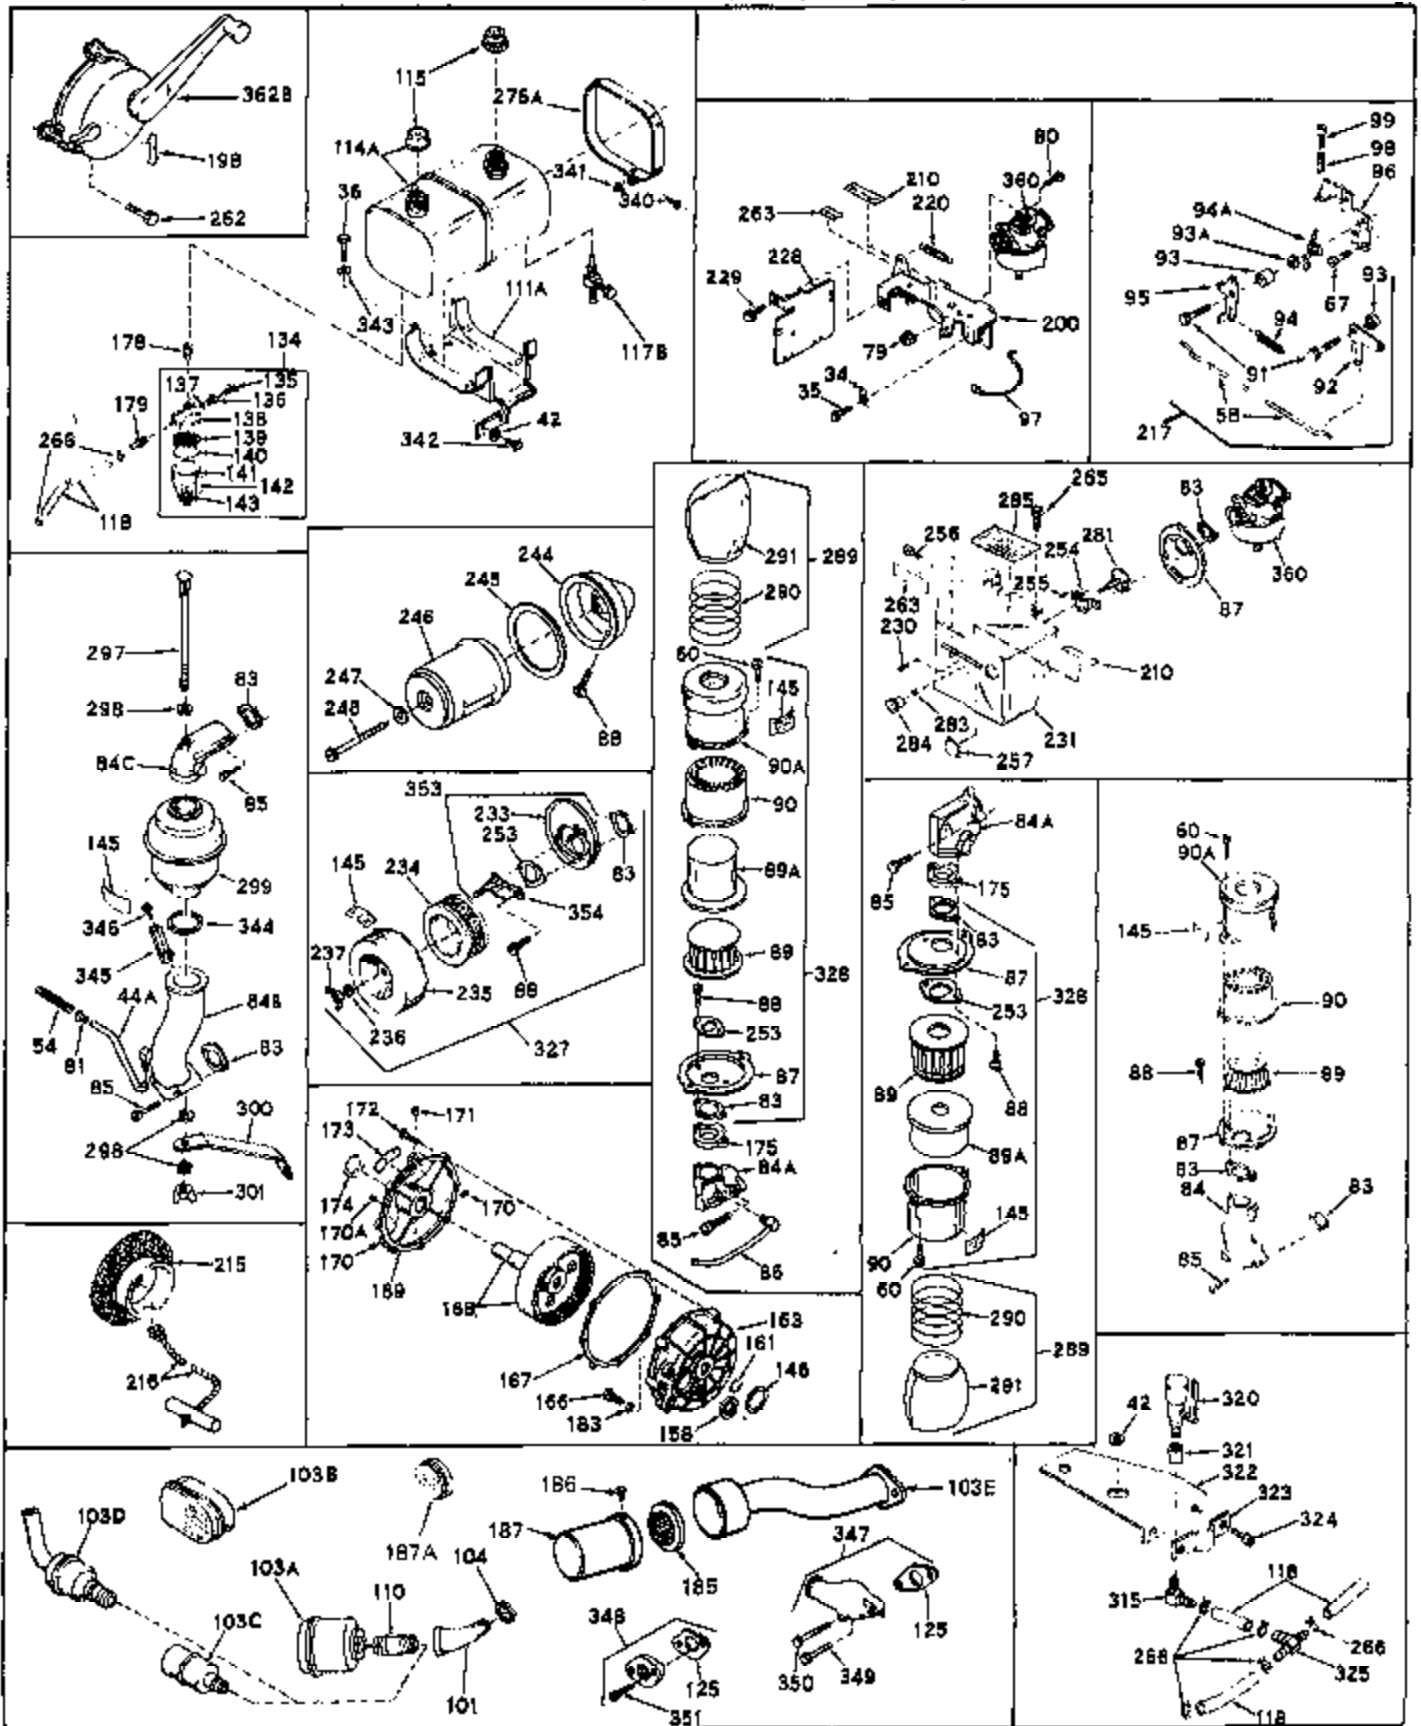

Ref #	Part Number	Qty	Description
34	27793	0	Clip, Conduit
35	28942	0	Screw
36	650694	0	Screw, Hex hd. cap, 5/16-18 x 2
36	650695	0	Screw, Hex hd. cap, 5/16-18 x 2-1/4 (Grade 8)
36	650697	0	Screw, Hex hd. cap, 5/16-18 x 2-1/2
42	26073	0	Washer, Connecting rod bolt
54	28819	0	Spring, Fuel line
54	31778	0	Spring, Coil
60	650152	0	Screw
67	650399	0	Screw, Phil. fil. hd. Sems, 10-32 x 5/8
79	29752	0	Nut
80	650572	0	Screw
83	27272	0	Gasket, Air cleaner
85	29786	0	Screw
85	650163	0	Screw, Fil. hd. Sems, 10-32 x 7/8
85	650416	0	Screw, Rd. hd. Sems, 10-32 x 1
85	650605	0	Screw
87	31691	0	Bracket, Air cleaner
88	650521	0	Screw
88	28820	0	Screw
88	650399	0	Screw, Phil. fil. hd. Sems, 10-32 x 5/8
89	30727	0	Element, Air cleaner
90	31692	0	Body, Air cleaner
91	30312	0	Screw, Hex washer hd. Sems, 10-32 x 1/2
98	28569	0	Spring, Compression
98	32924	0	Spring, Compression
99	29500	0	Screw, Fil. hd. mach., Sems, 8-32 x 3/4
99	650223	0	Screw, Fil. slotted hd. Sems, 8-32 x 5/8
99	650688	0	Screw, Hex hd., 10-32 x 1-5/16" (Drilled)
104	28443	0	Nut, Conduit (1/8" thick)
104	32862	0	Nut, Conduit (1/4" thick)
115	32387A	0	Cap, Fuel filler (Charcoal Plastic) (Spurt)
115	33032	0	Cap, Fuel filler (Red Plastic) (Spurt)
118	29774	0	Line, Fuel (Braided 8.25")
118	30705	0	Line, Fuel (Braided 16")
118	30962	0	Line, Fuel (Braided 32")
125	27930	0	Gasket, Exhaust
145	31752	0	Decal, Air cleaner
146	28451	0	Gasket, Housing
171	24590	0	Plug, Pipe
215	28301	0	Pulley, Starter
216	590343	0	Rope & Handle Assy., Starter
228	30820	0	Baffle, Heat
229	28942	0	Screw
230	650257	0	Screw, Pan hd. Sems, 8-32 x 5/16
253	30767	0	Spacer, Air cleaner
255	28820	0	Screw
256	650760	0	Screw
257	31291	0	Plug, Cover
262	29716	0	Screw
265	650701	0	Screw, Hex washer hd. shakeproof,
266	26460	0	Clamp, Fuel line
289	730512	0	Kit, Pre-cleaner
290	31667	0	Spring, Pre-cleaner bag
291	31668	0	Bag, Pre-cleaner
327	730128	0	Cleaner Assy., Air
328	730127	0	Cleaner Assy., Air (Poly)
342	29212	0	Screw