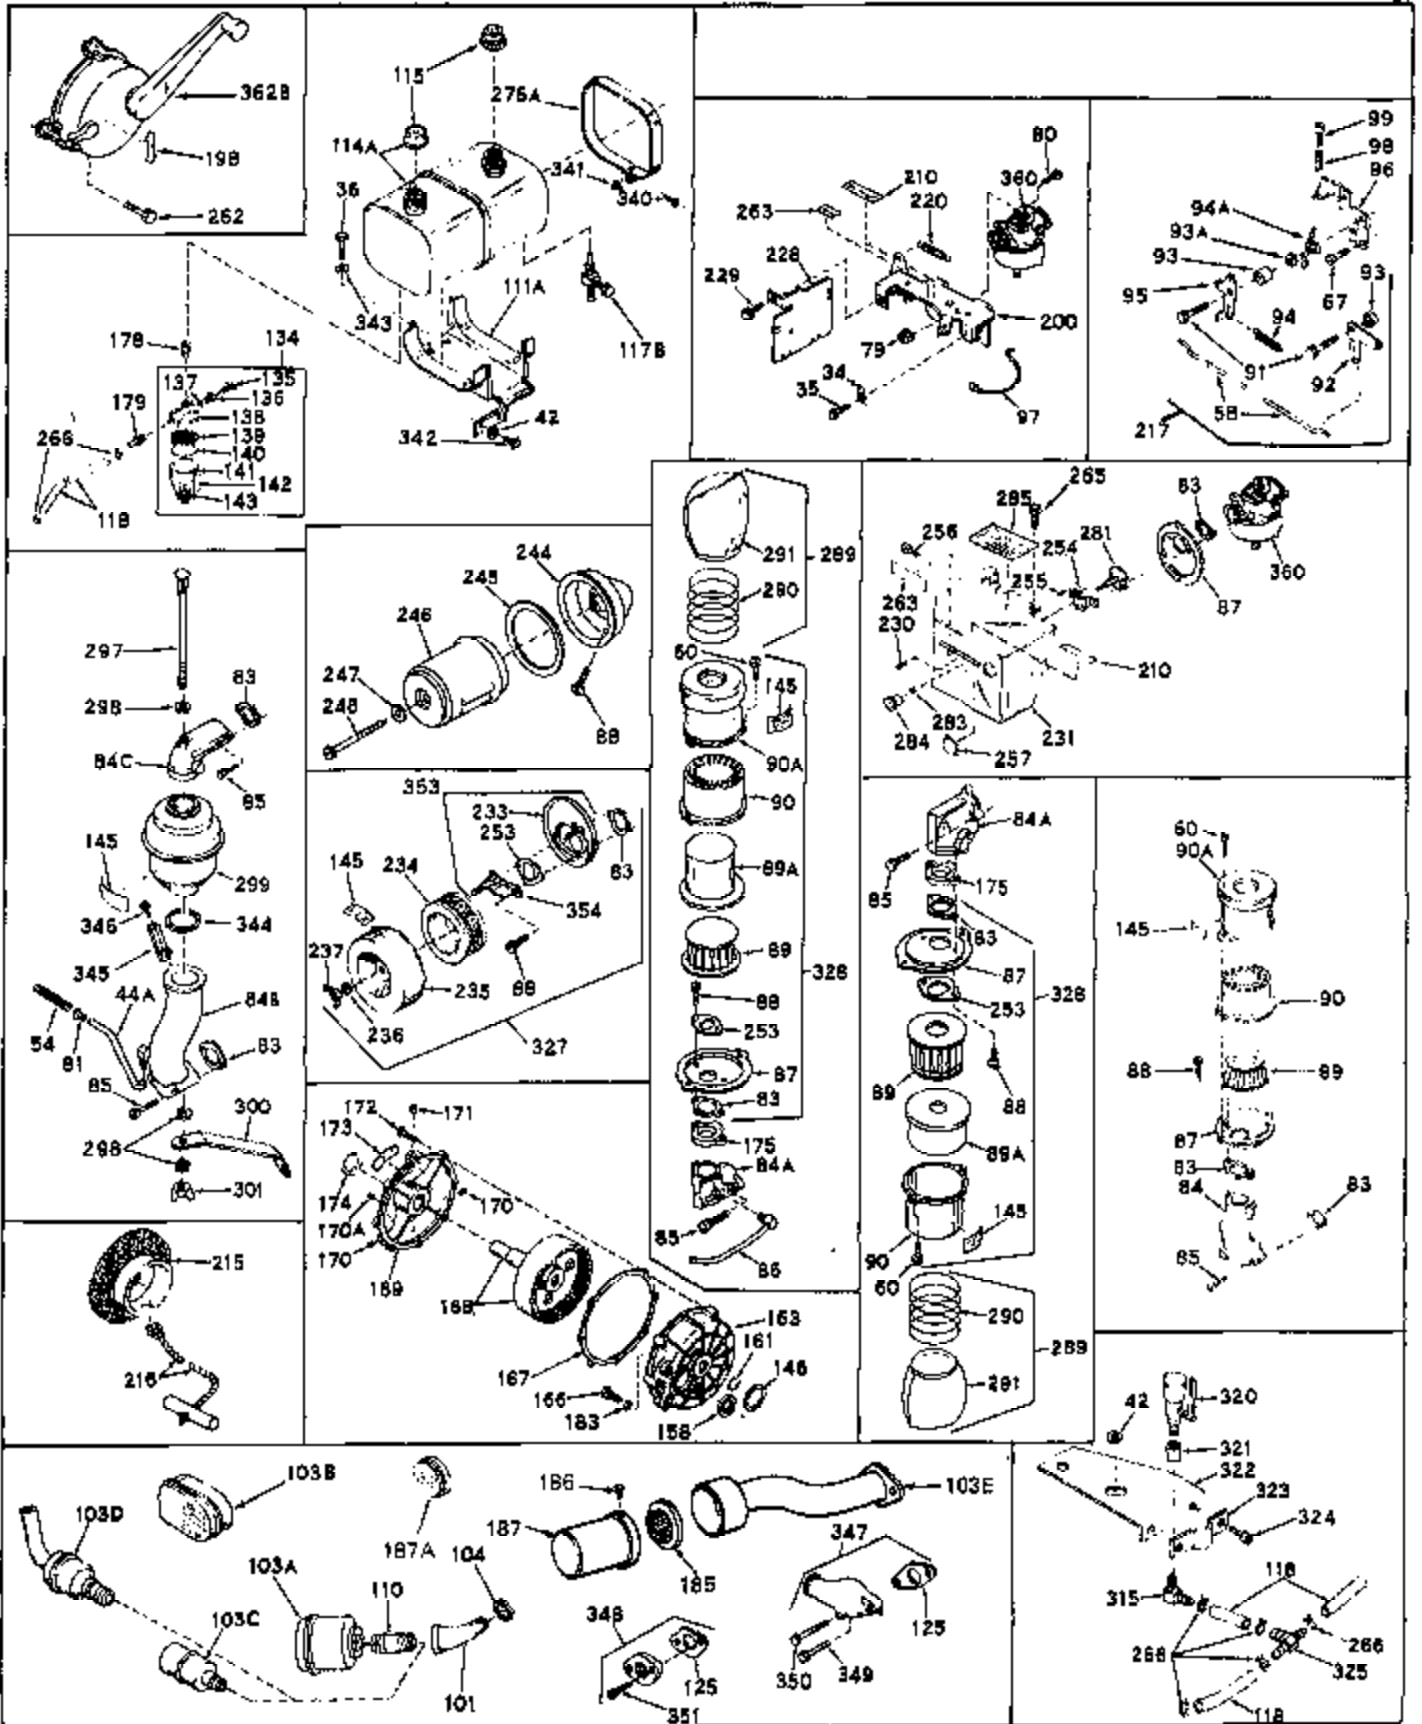

Ref #	Part Number	Qty	Description
34	27793	0	Clip, Conduit
35	28942	0	Screw
36	650694	0	Screw, Hex hd. cap, 5/16-18 x 2
36	650695	0	Screw, Hex hd. cap, 5/16-18 x 2-1/4 (Grade 8
36	650697	0	Screw, Hex hd. cap, 5/16-18 x 2-1/2
42	26073	0	Washer, Connecting rod bolt
54	28819	0	Spring, Fuel line
54	31778	0	Spring, Coil
60	650152	0	Screw
67	650399	0	Screw, Phil. fil. hd. Sems, 10-32 x 5/8
79	29752	0	Nut
80	650572	0	Screw
83	27272	0	Gasket, Air cleaner
85	29786	0	Screw
85	650163	0	Screw, Fil. hd. Sems, 10-32 x 7/8
85	650416	0	Screw, Rd. hd. Sems, 10-32 x 1
85	650605	0	Screw
87	31691	0	Bracket, Air cleaner
88	650521	0	Screw
88	28820	0	Screw
88	650399	0	Screw, Phil. fil. hd. Sems, 10-32 x 5/8
89	30727	0	Element, Air cleaner
90	31692	0	Body, Air cleaner
91	30312	0	Screw, Hex washer hd. Sems, 10-32 x 1/2
98	28569	0	Spring, Compression
98	32924	0	Spring, Compression
99	29500	0	Screw, Fil. hd. mach., Sems, 8-32 x 3/4
99	650223	0	Screw, Fil. slotted hd. Sems, 8-32 x 5/8
99	650688	0	Screw, Hex hd., 10-32 x 1-5/16" (Drilled
104	28443	0	Nut, Conduit (1/8" thick)
104	32862	0	Nut, Conduit (1/4" thick)
115	32387A	0	Cap, Fuel filler (Charcoal Plastic) (Spurt
115	33032	0	Cap, Fuel filler (Red Plastic) (Spurt
118	29774	0	Line, Fuel (Braided 8.25")
118	30705	0	Line, Fuel (Braided 16")
118	30962	0	Line, Fuel (Braided 32")
125	27930	0	Gasket, Exhaust
145	31752	0	Decal, Air cleaner
146	28451	0	Gasket, Housing
171	24590	0	Plug, Pipe
215	28301	0	Pulley, Starter
216	590343	0	Rope & Handle Assy., Starter
228	30820	0	Baffle, Heat
229	28942	0	Screw
230	650257	0	Screw, Pan hd. Sems, 8-32 x 5/16
253	30767	0	Spacer, Air cleaner
255	28820	0	Screw
256	650760	0	Screw
257	31291	0	Plug, Cover
262	29716	0	Screw
265	650701	0	Screw, Hex washer hd. shakeproof,
266	26460	0	Clamp, Fuel line
289	730512	0	Kit, Pre-cleaner
290	31667	0	Spring, Pre-cleaner bag
291	31668	0	Bag, Pre-cleaner
327	730128	0	Cleaner Assy., Air
328	730127	0	Cleaner Assy., Air (Poly)
342	29212	0	Screw