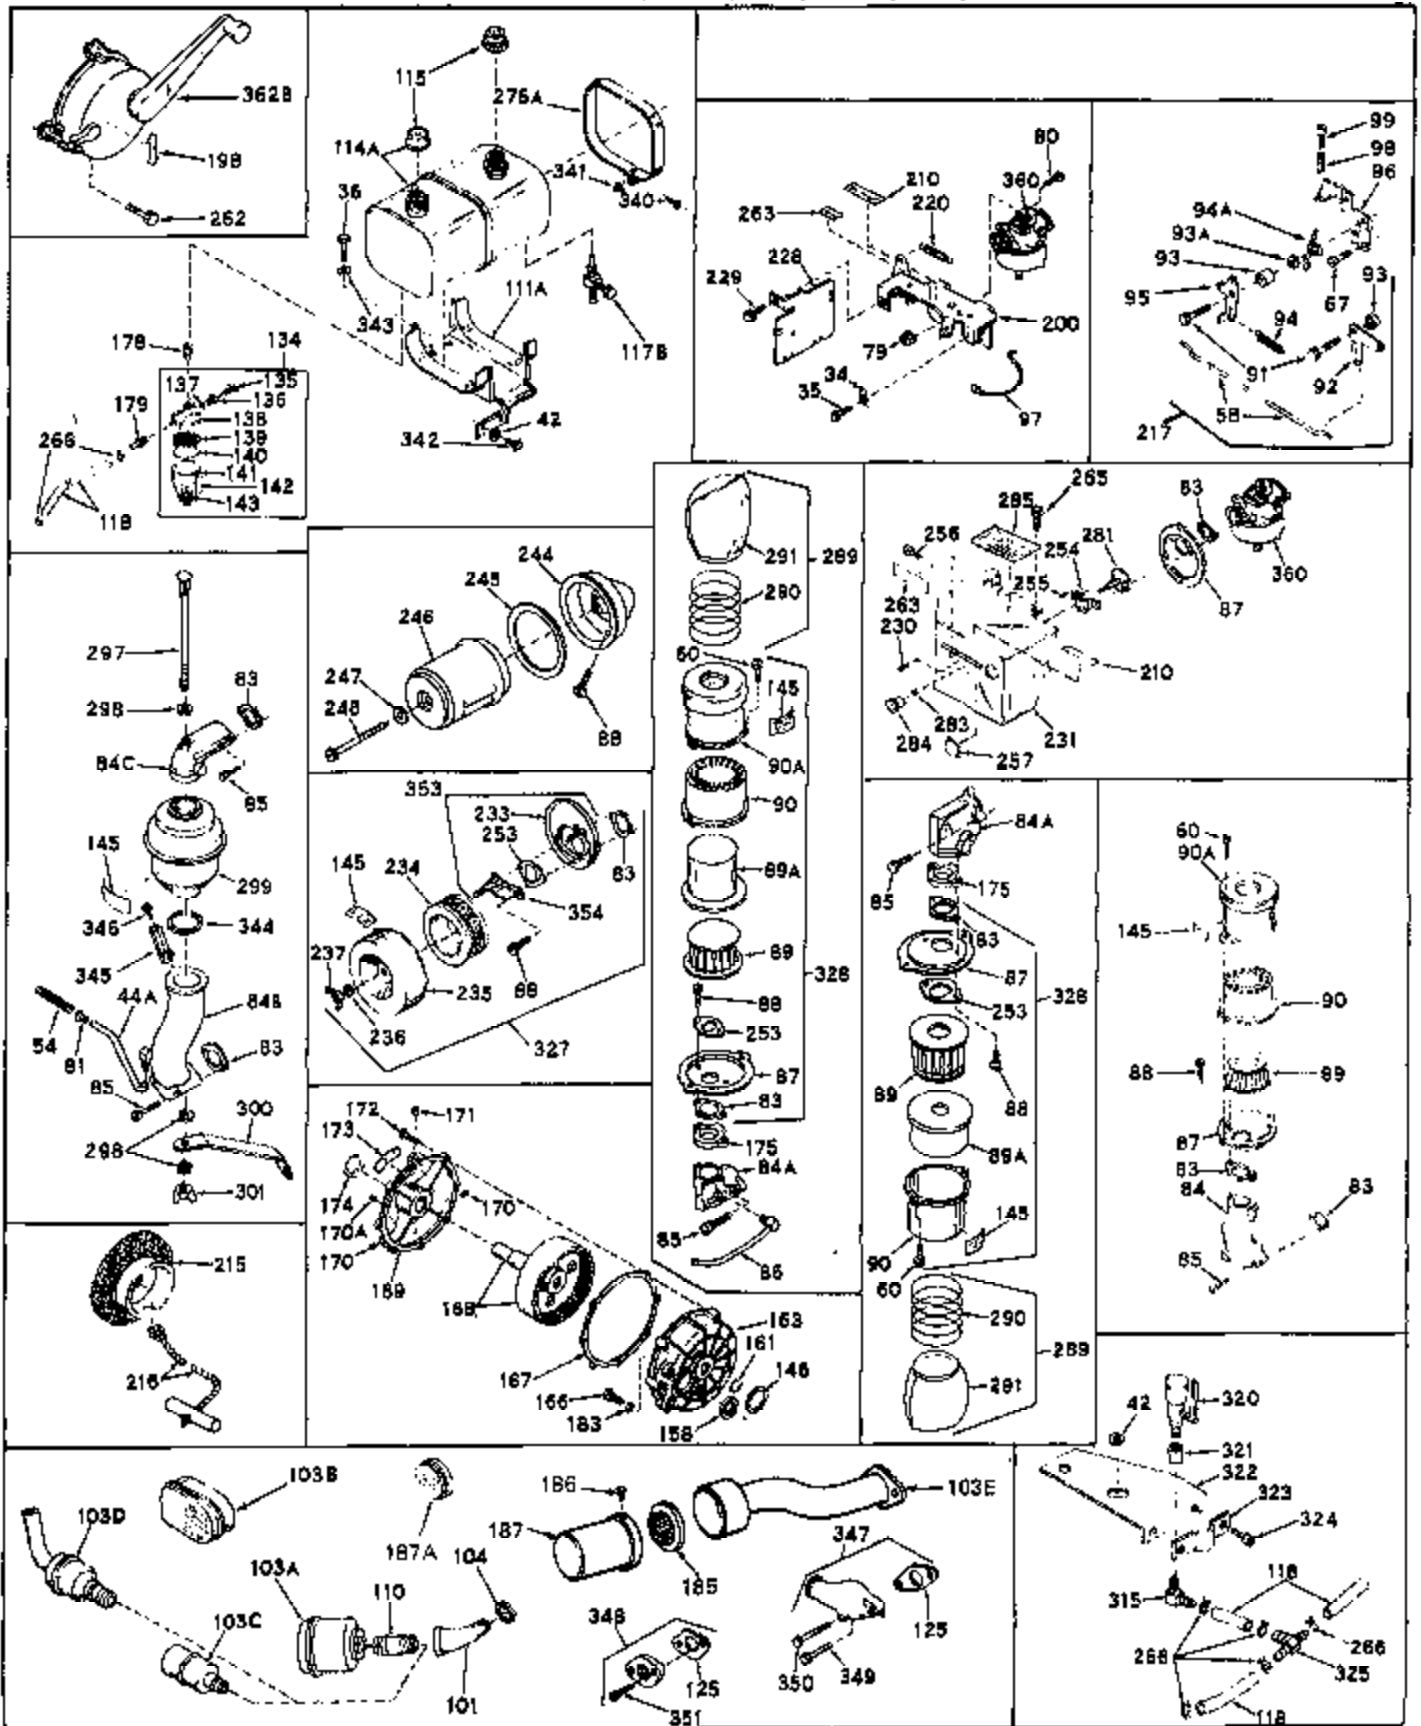

Ref #	Part Number	Qty	Description
34	27793	0	Clip, Conduit
35	28942	0	Screw
36	650694	0	Screw, Hex hd. cap, 5/16-18 x 2
36	650695	0	Screw, Hex hd. cap, 5/16-18 x 2-1/4 (Grade 8
36	650697	0	Screw, Hex hd. cap, 5/16-18 x 2-1/2
42	26073	0	Washer, Connecting rod bolt
54	28819	0	Spring, Fuel line
54	31778	0	Spring, Coil
60	650152	0	Screw
67	650399	0	Screw, Phil. fil. hd. Sems, 10-32 x 5/8
79	29752	0	Nut
80	650572	0	Screw
83	27272	0	Gasket, Air cleaner
85	29786	0	Screw
85	650163	0	Screw, Fil. hd. Sems, 10-32 x 7/8
85	650416	0	Screw, Rd. hd. Sems, 10-32 x 1
85	650605	0	Screw
87	31691	0	Bracket, Air cleaner
88	650521	0	Screw
88	28820	0	Screw
88	650399	0	Screw, Phil. fil. hd. Sems, 10-32 x 5/8
89A	31700	0	Element, Air cleaner
90	31692	0	Body, Air cleaner
91	30312	0	Screw, Hex washer hd. Sems, 10-32 x 1/2
98	28569	0	Spring, Compression
98	32924	0	Spring, Compression
99	29500	0	Screw, Fil. hd. mach., Sems, 8-32 x 3/4
99	650223	0	Screw, Fil. slotted hd. Sems, 8-32 x 5/8
99	650688	0	Screw, Hex hd., 10-32 x 1-5/16" (Drilled
104	28443	0	Nut, Conduit (1/8" thick)
104	32862	0	Nut, Conduit (1/4" thick)
115	32387A	0	Cap, Fuel filler (Charcoal Plastic) (Spurt
115	33032	0	Cap, Fuel filler (Red Plastic) (Spurt
118	29774	0	Line, Fuel (Braided 8.25")
118	30705	0	Line, Fuel (Braided 16")
118	30962	0	Line, Fuel (Braided 32")
125	27930	0	Gasket, Exhaust
145	31871	0	Decal, Air cleaner
146	28451	0	Gasket, Housing
171	24590	0	Plug, Pipe
215	28301	0	Pulley, Starter
216	590343	0	Rope & Handle Assy., Starter
228	30820	0	Baffle, Heat
229	28942	0	Screw
230	650257	0	Screw, Pan hd. Sems, 8-32 x 5/16
253	30767	0	Spacer, Air cleaner
255	28820	0	Screw
256	650760	0	Screw
257	31291	0	Plug, Cover
262	29716	0	Screw
265	650701	0	Screw, Hex washer hd. shakeproof,
266	26460	0	Clamp, Fuel line
289	730512	0	Kit, Pre-cleaner
290	31667	0	Spring, Pre-cleaner bag
291	31668	0	Bag, Pre-cleaner
327	730128	0	Cleaner Assy., Air
328	730127	0	Cleaner Assy., Air (Poly)
342	29212	0	Screw