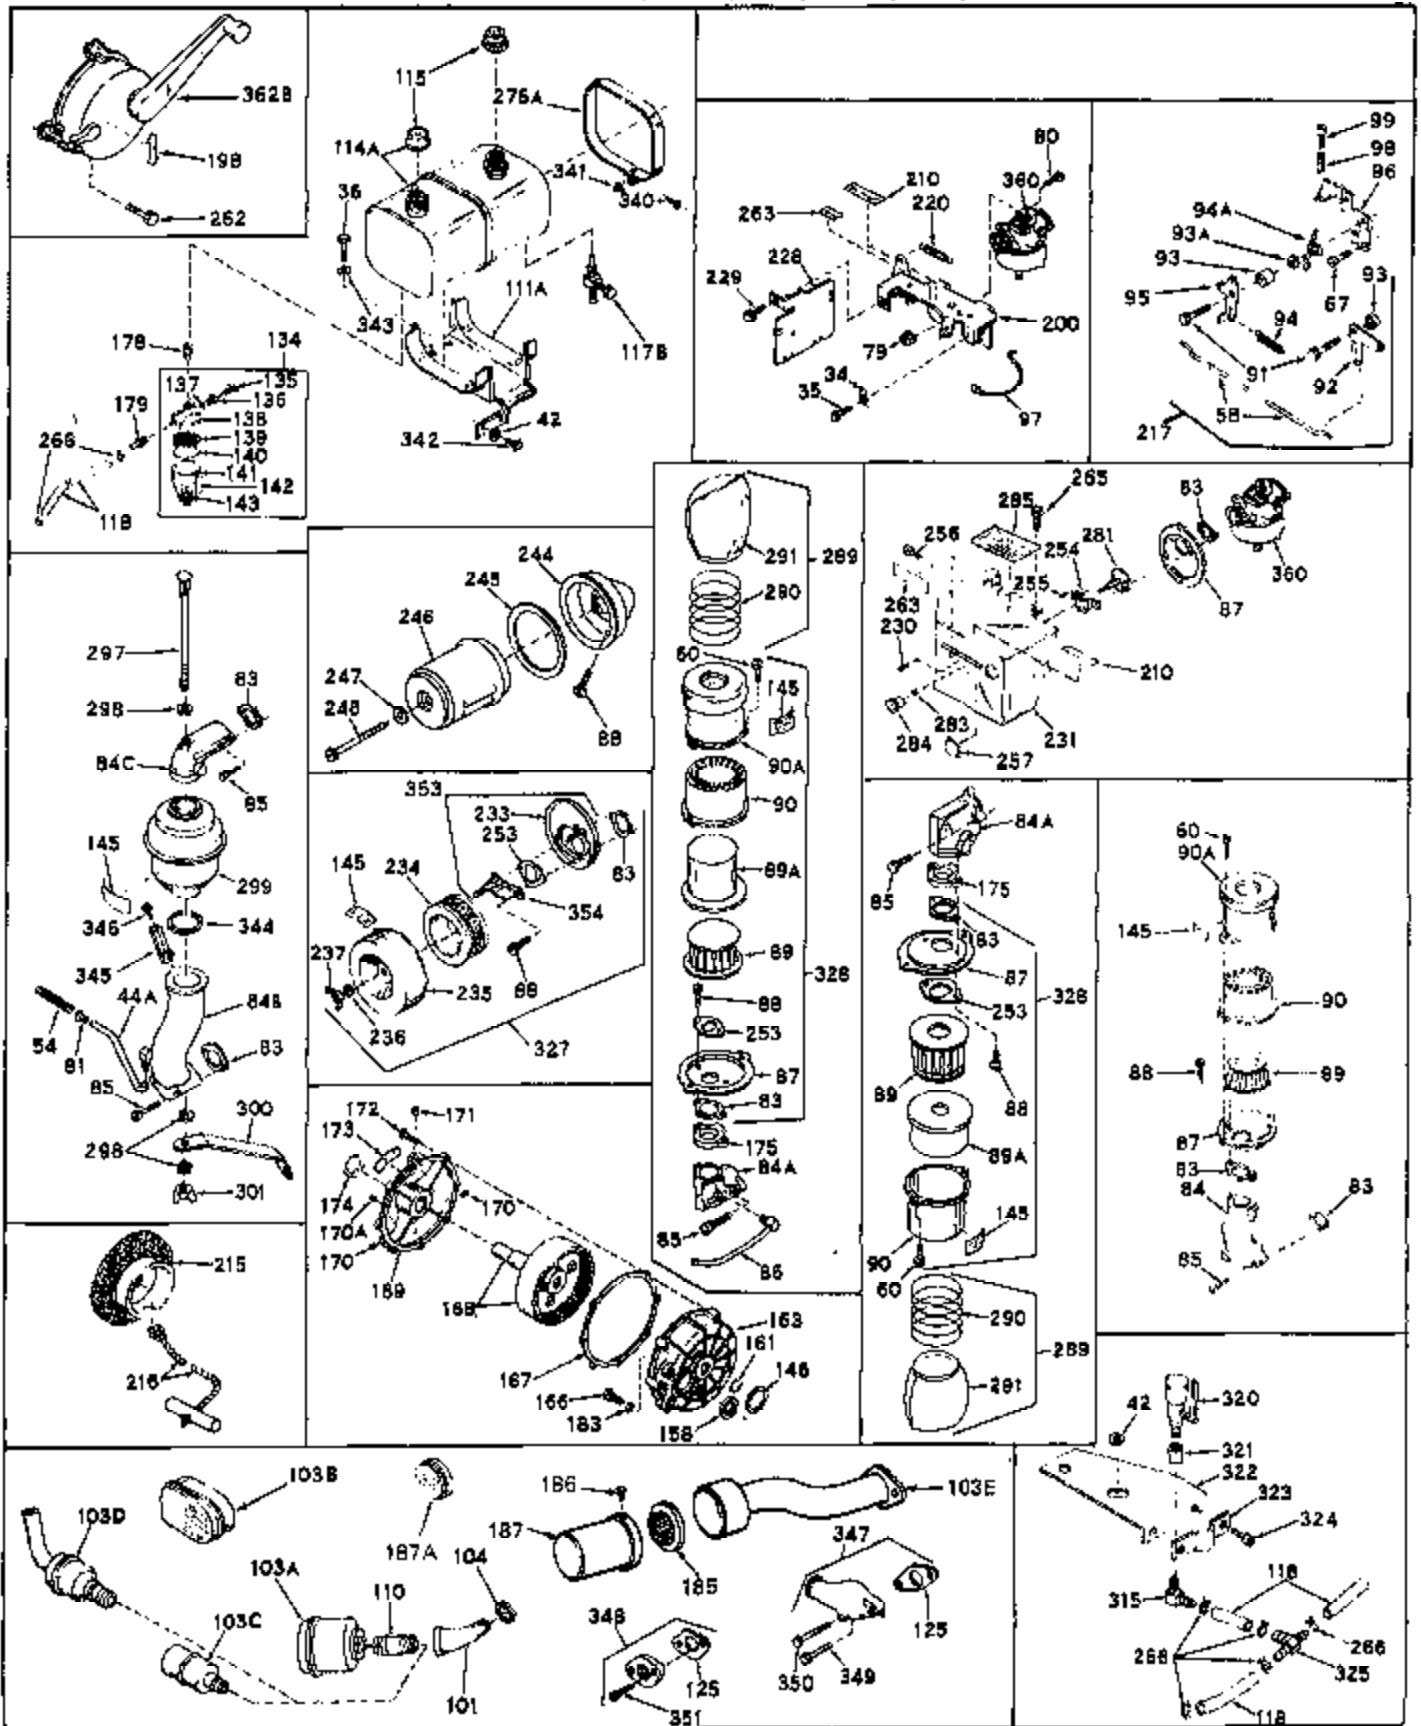

Ref #	Part Number	Qty	Description
34	27793	0	Clip, Conduit
35	28942	0	Screw
36	650694	0	Screw, Hex hd. cap, 5/16-18 x 2
36	650695	0	Screw, Hex hd. cap, 5/16-18 x 2-1/4 (Grade 8
36	650697	0	Screw, Hex hd. cap, 5/16-18 x 2-1/2
42	26073	0	Washer, Connecting rod bolt
54	28819	0	Spring, Fuel line
54	31778	0	Spring, Coil
60	650152	0	Screw
67	650399	0	Screw, Phil. fil. hd. Sems, 10-32 x 5/8
79	29752	0	Nut
80	650572	0	Screw
81	32446	0	Grommet, Breather tube
83	27272	0	Gasket, Air cleaner
85	29786	0	Screw
85	650163	0	Screw, Fil. hd. Sems, 10-32 x 7/8
85	650416	0	Screw, Rd. hd. Sems, 10-32 x 1
85	650605	0	Screw
87	31708	0	Bracket, Air cleaner
88	650399	0	Screw, Phil. fil. hd. Sems, 10-32 x 5/8
88	650521	0	Screw
88	28820	0	Screw
89A	31700	0	Element, Air cleaner
90	31692	0	Body, Air cleaner
91	30312	0	Screw, Hex washer hd. Sems, 10-32 x 1/2
97	28468	0	Wire, Ground (Female fitting both ends)
98	28569	0	Spring, Compression
98	32924	0	Spring, Compression
99	29500	0	Screw, Fil. hd. mach., Sems, 8-32 x 3/4
99	650223	0	Screw, Fil. slotted hd. Sems, 8-32 x 5/8
99	650688	0	Screw, Hex hd., 10-32 x 1-5/16" (Drilled
104	28443	0	Nut, Conduit (1/8" thick)
104	32862	0	Nut, Conduit (1/4" thick)
115	32387A	0	Cap, Fuel filler (Charcoal Plastic) (Spurt
115	33032	0	Cap, Fuel filler (Red Plastic) (Spurt
118	29774	0	Line, Fuel (Braided 8.25")
118	30705	0	Line, Fuel (Braided 16")
118	30962	0	Line, Fuel (Braided 32")
125	27930	0	Gasket, Exhaust
145	31871	0	Decal, Air cleaner
146	28451	0	Gasket, Housing
171	24590	0	Plug, Pipe
200	33110	0	Control Assy., Speed (Remote)
215	28301	0	Pulley, Starter
216	590343	0	Rope & Handle Assy., Starter
220	30826	0	Spring, Extension
228	30820	0	Baffle, Heat
229	28942	0	Screw
230	650257	0	Screw, Pan hd. Sems, 8-32 x 5/16
253	30767	0	Spacer, Air cleaner
255	28820	0	Screw
256	650760	0	Screw
257	31291	0	Plug, Cover
262	29716	0	Screw
265	650701	0	Screw, Hex washer hd. shakeproof,
266	26460	0	Clamp, Fuel line
289	730512	0	Kit, Pre-cleaner
290	31667	0	Spring, Pre-cleaner bag