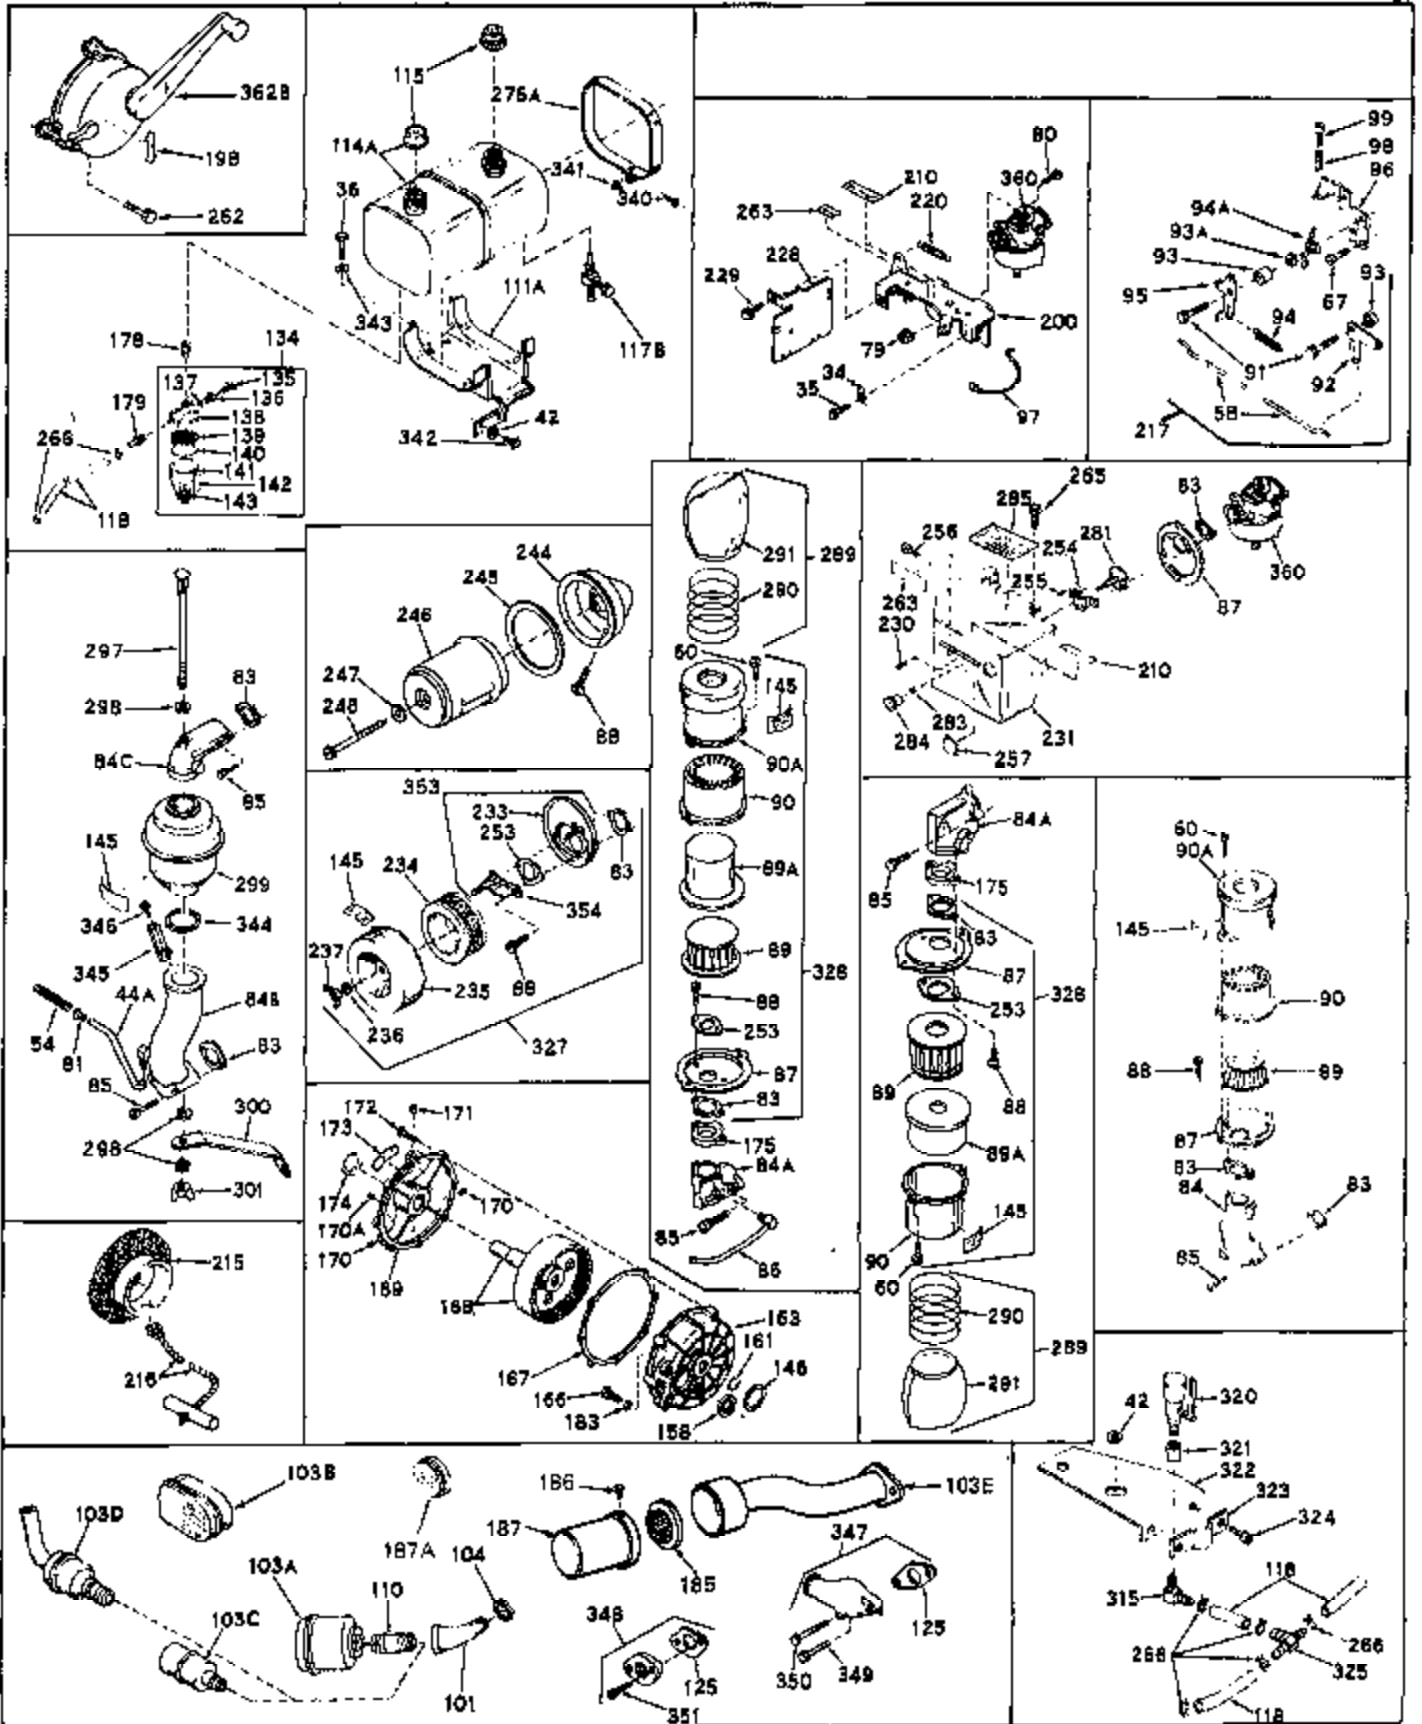

Ref #	Part Number	Qty	Description
34	27793	0	Clip, Conduit
35	28942	0	Screw
36	650694	0	Screw, Hex hd. cap, 5/16-18 x 2
36	650695	0	Screw, Hex hd. cap, 5/16-18 x 2-1/4 (Grade 8)
36	650697	0	Screw, Hex hd. cap, 5/16-18 x 2-1/2
42	26073	0	Washer, Connecting rod bolt
54	28819	0	Spring, Fuel line
54	31778	0	Spring, Coil
60	650152	0	Screw
67	650399	0	Screw, Phil. fil. hd. Sems, 10-32 x 5/8
79	29752	0	Nut
80	650572	0	Screw
83	27272	0	Gasket, Air cleaner
85	29786	0	Screw
85	650163	0	Screw, Fil. hd. Sems, 10-32 x 7/8
85	650416	0	Screw, Rd. hd. Sems, 10-32 x 1
85	650605	0	Screw
87	31691	0	Bracket, Air cleaner
88	650521	0	Screw
88	28820	0	Screw
88	650399	0	Screw, Phil. fil. hd. Sems, 10-32 x 5/8
89A	31700	0	Element, Air cleaner
90	31692	0	Body, Air cleaner
91	30312	0	Screw, Hex washer hd. Sems, 10-32 x 1/2
98	28569	0	Spring, Compression
98	32924	0	Spring, Compression
99	29500	0	Screw, Fil. hd. mach., Sems, 8-32 x 3/4
99	650223	0	Screw, Fil. slotted hd. Sems, 8-32 x 5/8
99	650688	0	Screw, Hex hd., 10-32 x 1-5/16" (Drilled)
104	28443	0	Nut, Conduit (1/8" thick)
104	32862	0	Nut, Conduit (1/4" thick)
111A	32140	0	Bracket, Fuel tank
115	32387A	0	Cap, Fuel filler (Charcoal Plastic) (Spurt
115	33032	0	Cap, Fuel filler (Red Plastic) (Spurt
118	29774	0	Line, Fuel (Braided 8.25")
118	30705	0	Line, Fuel (Braided 16")
118	30962	0	Line, Fuel (Braided 32")
125	27930	0	Gasket, Exhaust
145	31871	0	Decal, Air cleaner
146	28451	0	Gasket, Housing
171	24590	0	Plug, Pipe
215	28301	0	Pulley, Starter
216	590343	0	Rope & Handle Assy., Starter
228	30820	0	Baffle, Heat
229	28942	0	Screw
230	650257	0	Screw, Pan hd. Sems, 8-32 x 5/16
253	30767	0	Spacer, Air cleaner
255	28820	0	Screw
256	650760	0	Screw
257	31291	0	Plug, Cover
262	29716	0	Screw
265	650701	0	Screw, Hex washer hd. shakeproof,
266	26460	0	Clamp, Fuel line
276A	31979	0	Strap, Fuel tank
289	730512	0	Kit, Pre-cleaner
290	31667	0	Spring, Pre-cleaner bag
291	31668	0	Bag, Pre-cleaner
327	730128	0	Cleaner Assy., Air