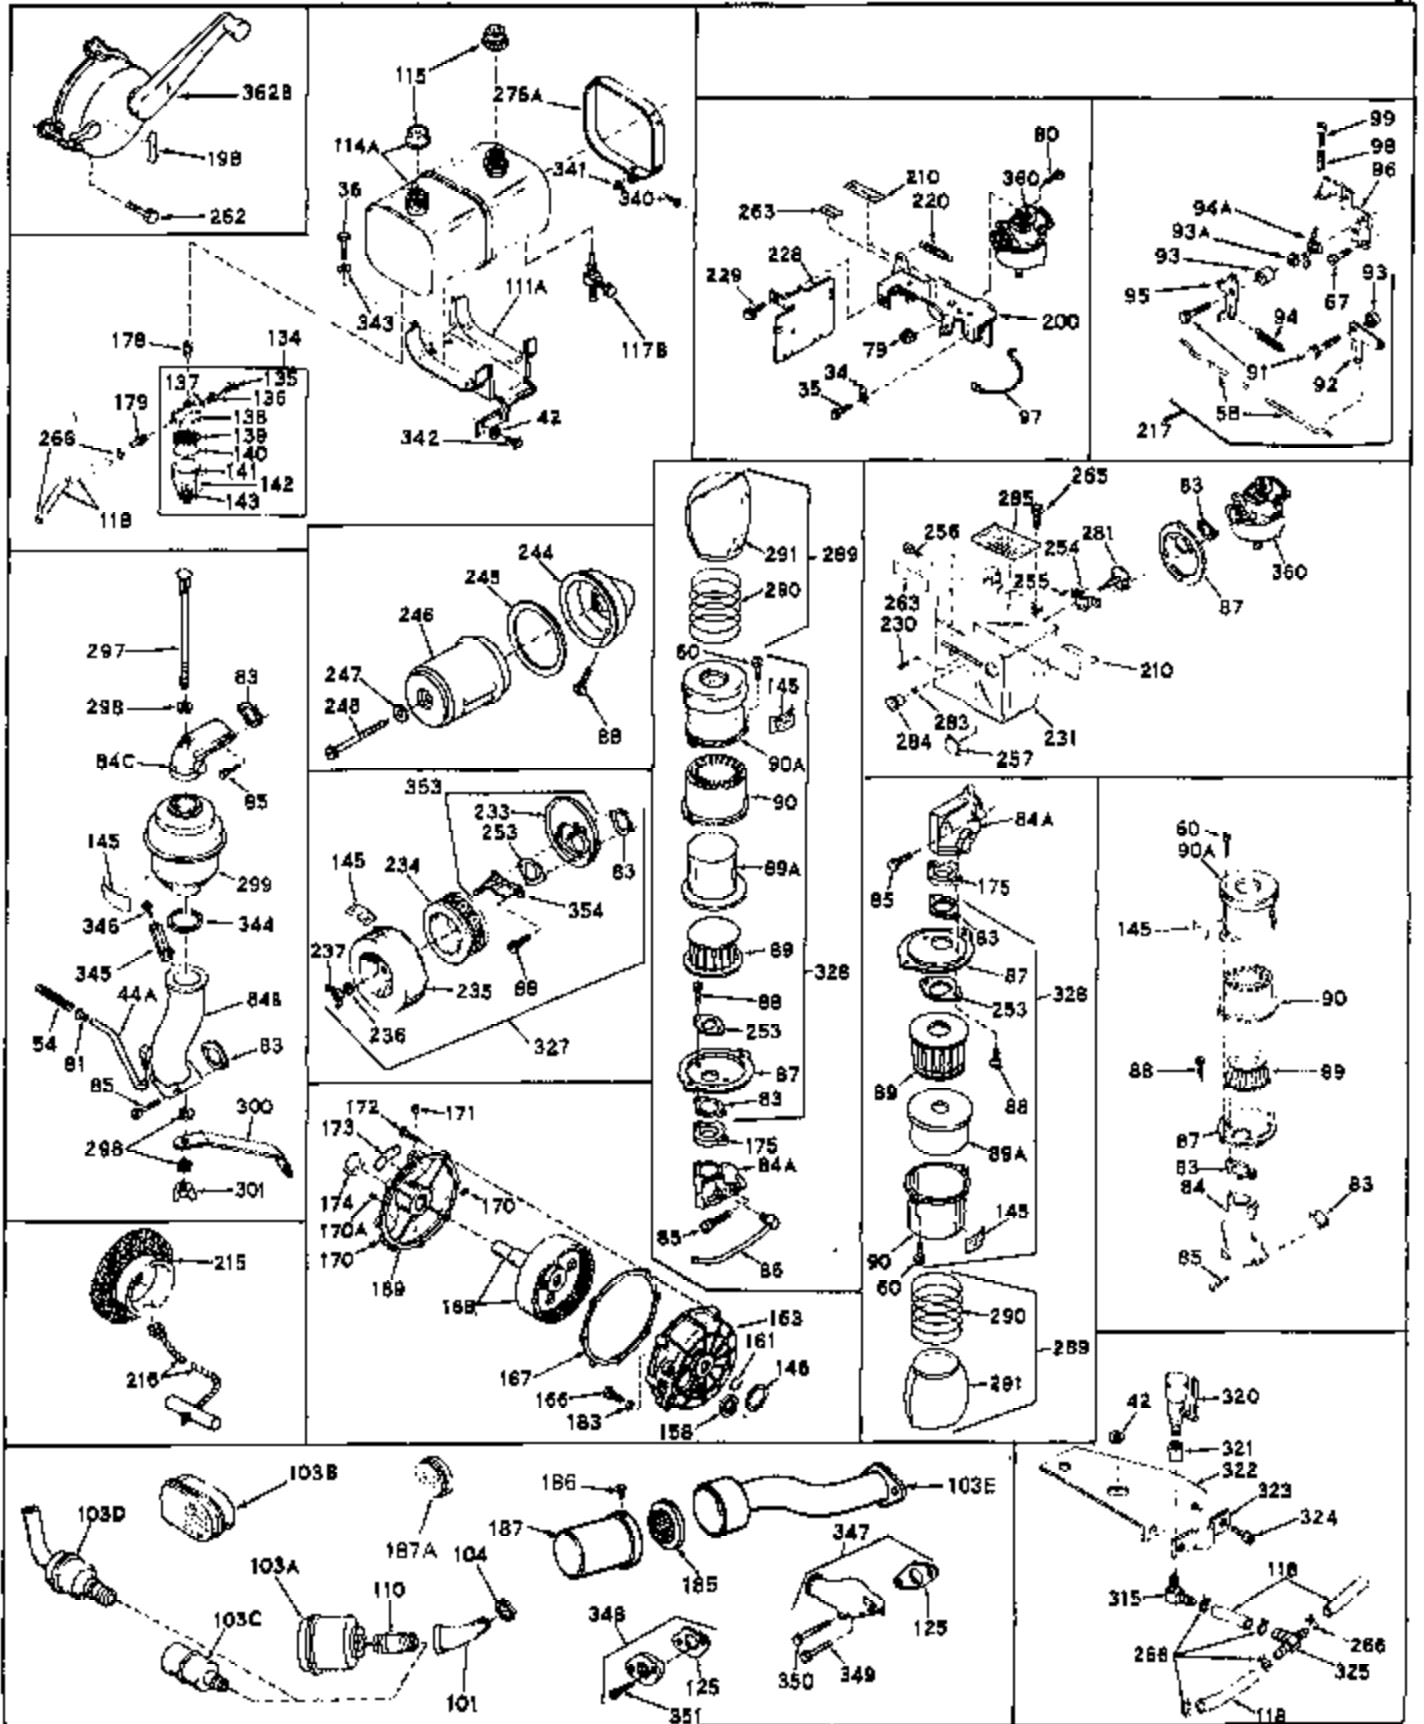

Ref #	Part Number	Qty	Description
34	27793	0	Clip, Conduit
35	28942	0	Screw
36	650694	0	Screw, Hex hd. cap, 5/16-18 x 2
36	650695	0	Screw, Hex hd. cap, 5/16-18 x 2-1/4 (Grade 8
36	650697	0	Screw, Hex hd. cap, 5/16-18 x 2-1/2
42	26073	0	Washer, Connecting rod bolt
44A	32447	0	Tube, Breather
54	28819	0	Spring, Fuel line
54	31778	0	Spring, Coil
60	650152	0	Screw
67	650399	0	Screw, Phil. fil. hd. Sems, 10-32 x 5/8
79	29752	0	Nut
80	650572	0	Screw
81	32446	0	Grommet, Breather tube
83	27272	0	Gasket, Air cleaner
85	29786	0	Screw
85	650163	0	Screw, Fil. hd. Sems, 10-32 x 7/8
85	650416	0	Screw, Rd. hd. Sems, 10-32 x 1
85	650605	0	Screw
87	31708	0	Bracket, Air cleaner
88	28820	0	Screw
88	650399	0	Screw, Phil. fil. hd. Sems, 10-32 x 5/8
88	650521	0	Screw
89A	31700	0	Element, Air cleaner
90	31692	0	Body, Air cleaner
91	30312	0	Screw, Hex washer hd. Sems, 10-32 x 1/2
98	28569	0	Spring, Compression
98	32924	0	Spring, Compression
99	29500	0	Screw, Fil. hd. mach., Sems, 8-32 x 3/4
99	650223	0	Screw, Fil. slotted hd. Sems, 8-32 x 5/8
99	650688	0	Screw, Hex hd., 10-32 x 1-5/16" (Drilled
104	28443	0	Nut, Conduit (1/8" thick)
104	32862	0	Nut, Conduit (1/4" thick)
115	32387A	0	Cap, Fuel filler (Charcoal Plastic) (Spurt
115	33032	0	Cap, Fuel filler (Red Plastic) (Spurt
118	29774	0	Line, Fuel (Braided 8.25")
118	30705	0	Line, Fuel (Braided 16")
118	30962	0	Line, Fuel (Braided 32")
125	27930	0	Gasket, Exhaust
145	31871	0	Decal, Air cleaner
146	28451	0	Gasket, Housing
171	24590	0	Plug, Pipe
215	28301	0	Pulley, Starter
216	590343	0	Rope & Handle Assy., Starter
228	30820	0	Baffle, Heat
229	28942	0	Screw
230	650257	0	Screw, Pan hd. Sems, 8-32 x 5/16
253	30767	0	Spacer, Air cleaner
255	28820	0	Screw
256	650760	0	Screw
257	31291	0	Plug, Cover
262	29716	0	Screw
265	650701	0	Screw, Hex washer hd. shakeproof,
266	26460	0	Clamp, Fuel line
289	730512	0	Kit, Pre-cleaner
290	31667	0	Spring, Pre-cleaner bag
291	31668	0	Bag, Pre-cleaner
327	730128	0	Cleaner Assy., Air