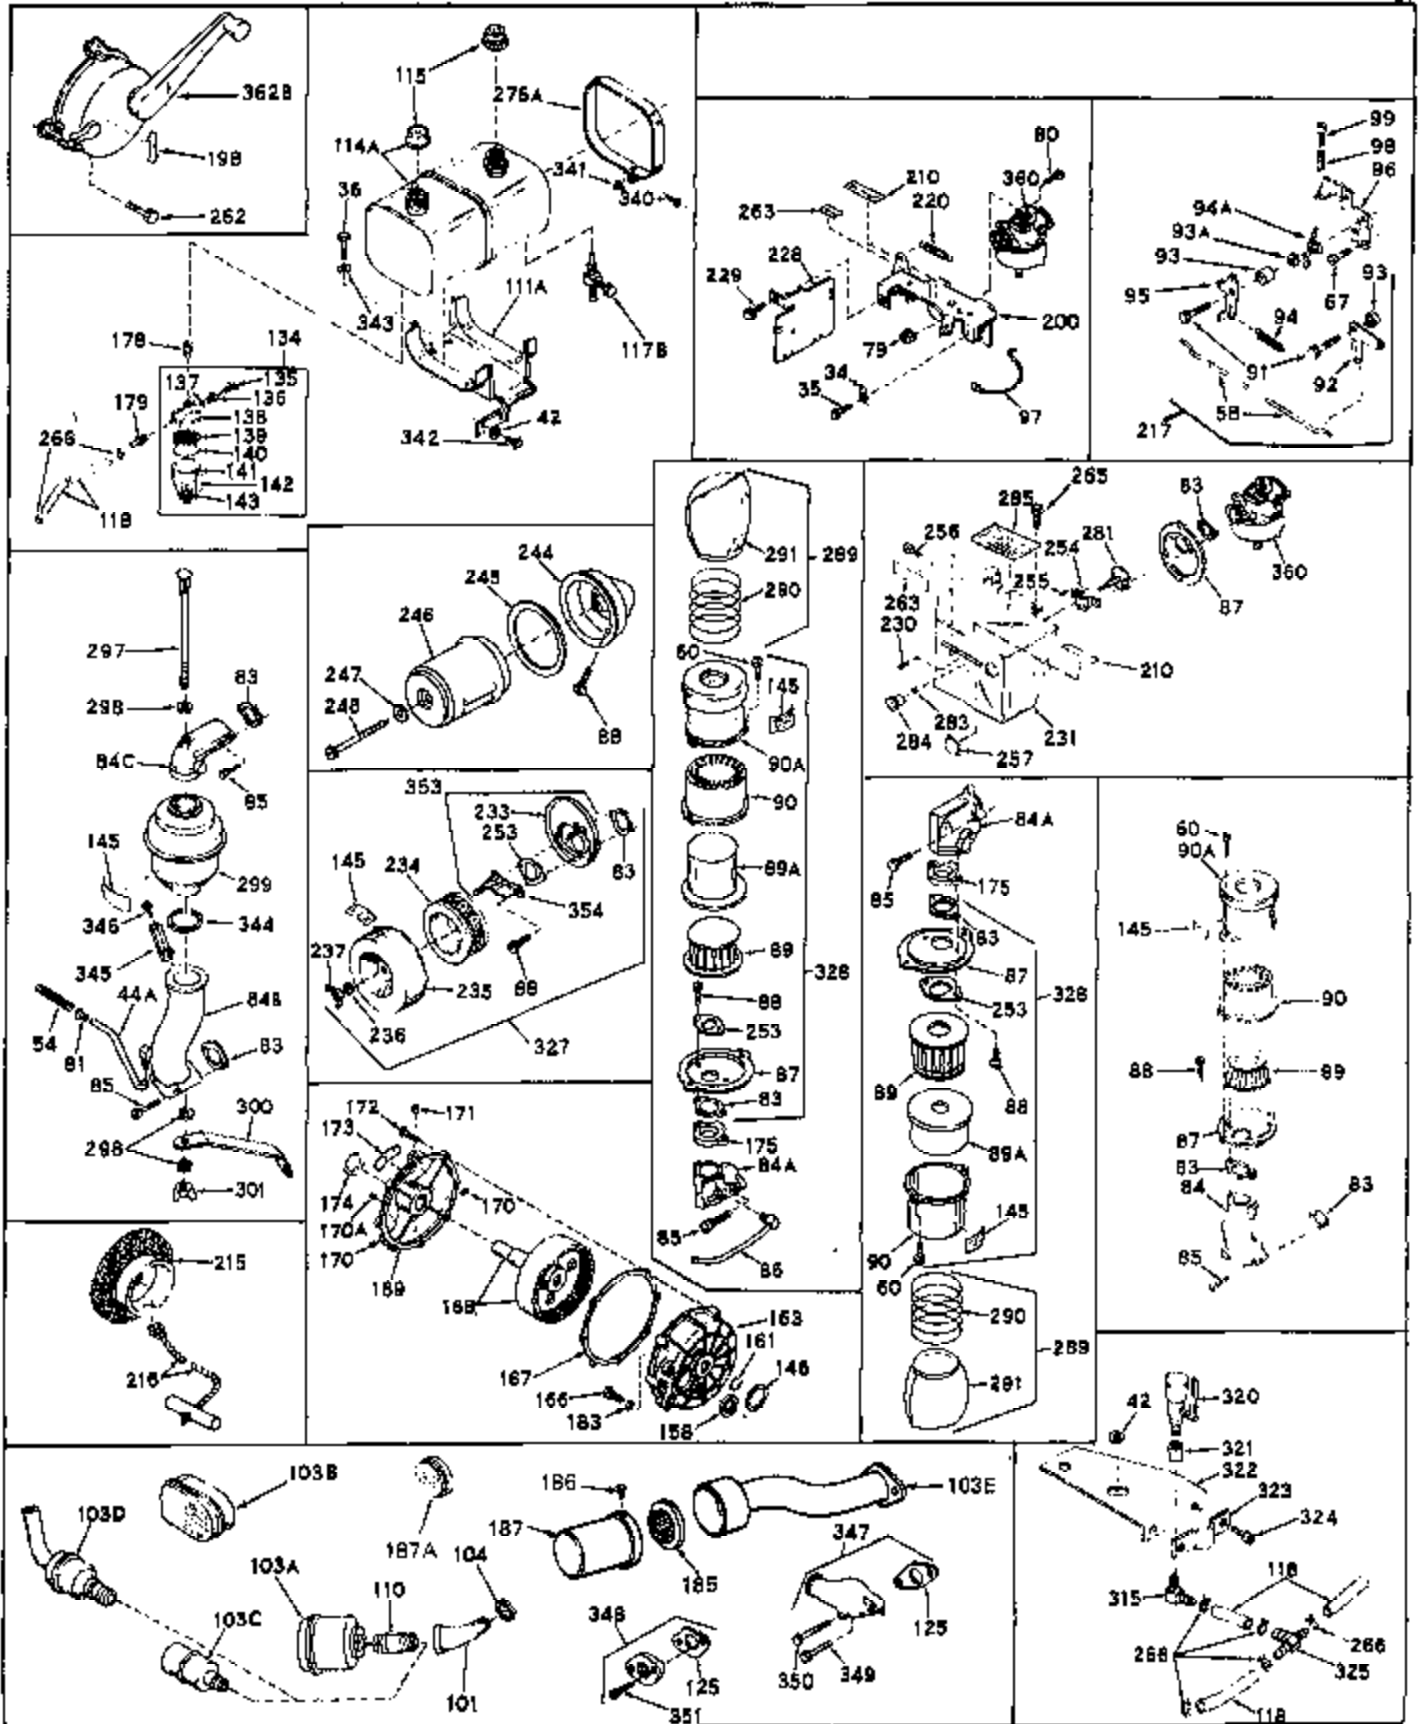

Ref #	Part Number	Qty	Description
34	27793	0	Clip, Conduit
35	28942	0	Screw
36	650694	0	Screw, Hex hd. cap, 5/16-18 x 2
36	650695	0	Screw, Hex hd. cap, 5/16-18 x 2-1/4 (Grade 8
36	650697	0	Screw, Hex hd. cap, 5/16-18 x 2-1/2
42	26073	0	Washer, Connecting rod bolt
44A	32447	0	Tube, Breather
54	28819	0	Spring, Fuel line
54	31778	0	Spring, Coil
60	650152	0	Screw
67	650399	0	Screw, Phil. fil. hd. Sems, 10-32 x 5/8
79	29752	0	Nut
80	650572	0	Screw
81	32446	0	Grommet, Breather tube
83	27272	0	Gasket, Air cleaner
85	29786	0	Screw
85	650163	0	Screw, Fil. hd. Sems, 10-32 x 7/8
85	650416	0	Screw, Rd. hd. Sems, 10-32 x 1
85	650605	0	Screw
87	31708	0	Bracket, Air cleaner
88	650399	0	Screw, Phil. fil. hd. Sems, 10-32 x 5/8
88	650521	0	Screw
88	28820	0	Screw
89A	31700	0	Element, Air cleaner
90	31692	0	Body, Air cleaner
91	30312	0	Screw, Hex washer hd. Sems, 10-32 x 1/2
98	28569	0	Spring, Compression
98	32924	0	Spring, Compression
99	29500	0	Screw, Fil. hd. mach., Sems, 8-32 x 3/4
99	650223	0	Screw, Fil. slotted hd. Sems, 8-32 x 5/8
99	650688	0	Screw, Hex hd., 10-32 x 1-5/16" (Drilled
104	28443	0	Nut, Conduit (1/8" thick)
104	32862	0	Nut, Conduit (1/4" thick)
115	32387A	0	Cap, Fuel filler (Charcoal Plastic) (Spurt
115	33032	0	Cap, Fuel filler (Red Plastic) (Spurt
118	29774	0	Line, Fuel (Braided 8.25")
118	30705	0	Line, Fuel (Braided 16")
118	30962	0	Line, Fuel (Braided 32")
125	27930	0	Gasket, Exhaust
145	31871	0	Decal, Air cleaner
146	28451	0	Gasket, Housing
171	24590	0	Plug, Pipe
215	28301	0	Pulley, Starter
216	590343	0	Rope & Handle Assy., Starter
228	30820	0	Baffle, Heat
229	28942	0	Screw
230	650257	0	Screw, Pan hd. Sems, 8-32 x 5/16
253	30767	0	Spacer, Air cleaner
255	28820	0	Screw
256	650760	0	Screw
257	31291	0	Plug, Cover
262	29716	0	Screw
265	650701	0	Screw, Hex washer hd. shakeproof,
266	26460	0	Clamp, Fuel line
289	730512	0	Kit, Pre-cleaner
290	31667	0	Spring, Pre-cleaner bag
291	31668	0	Bag, Pre-cleaner
327	730128	0	Cleaner Assy., Air