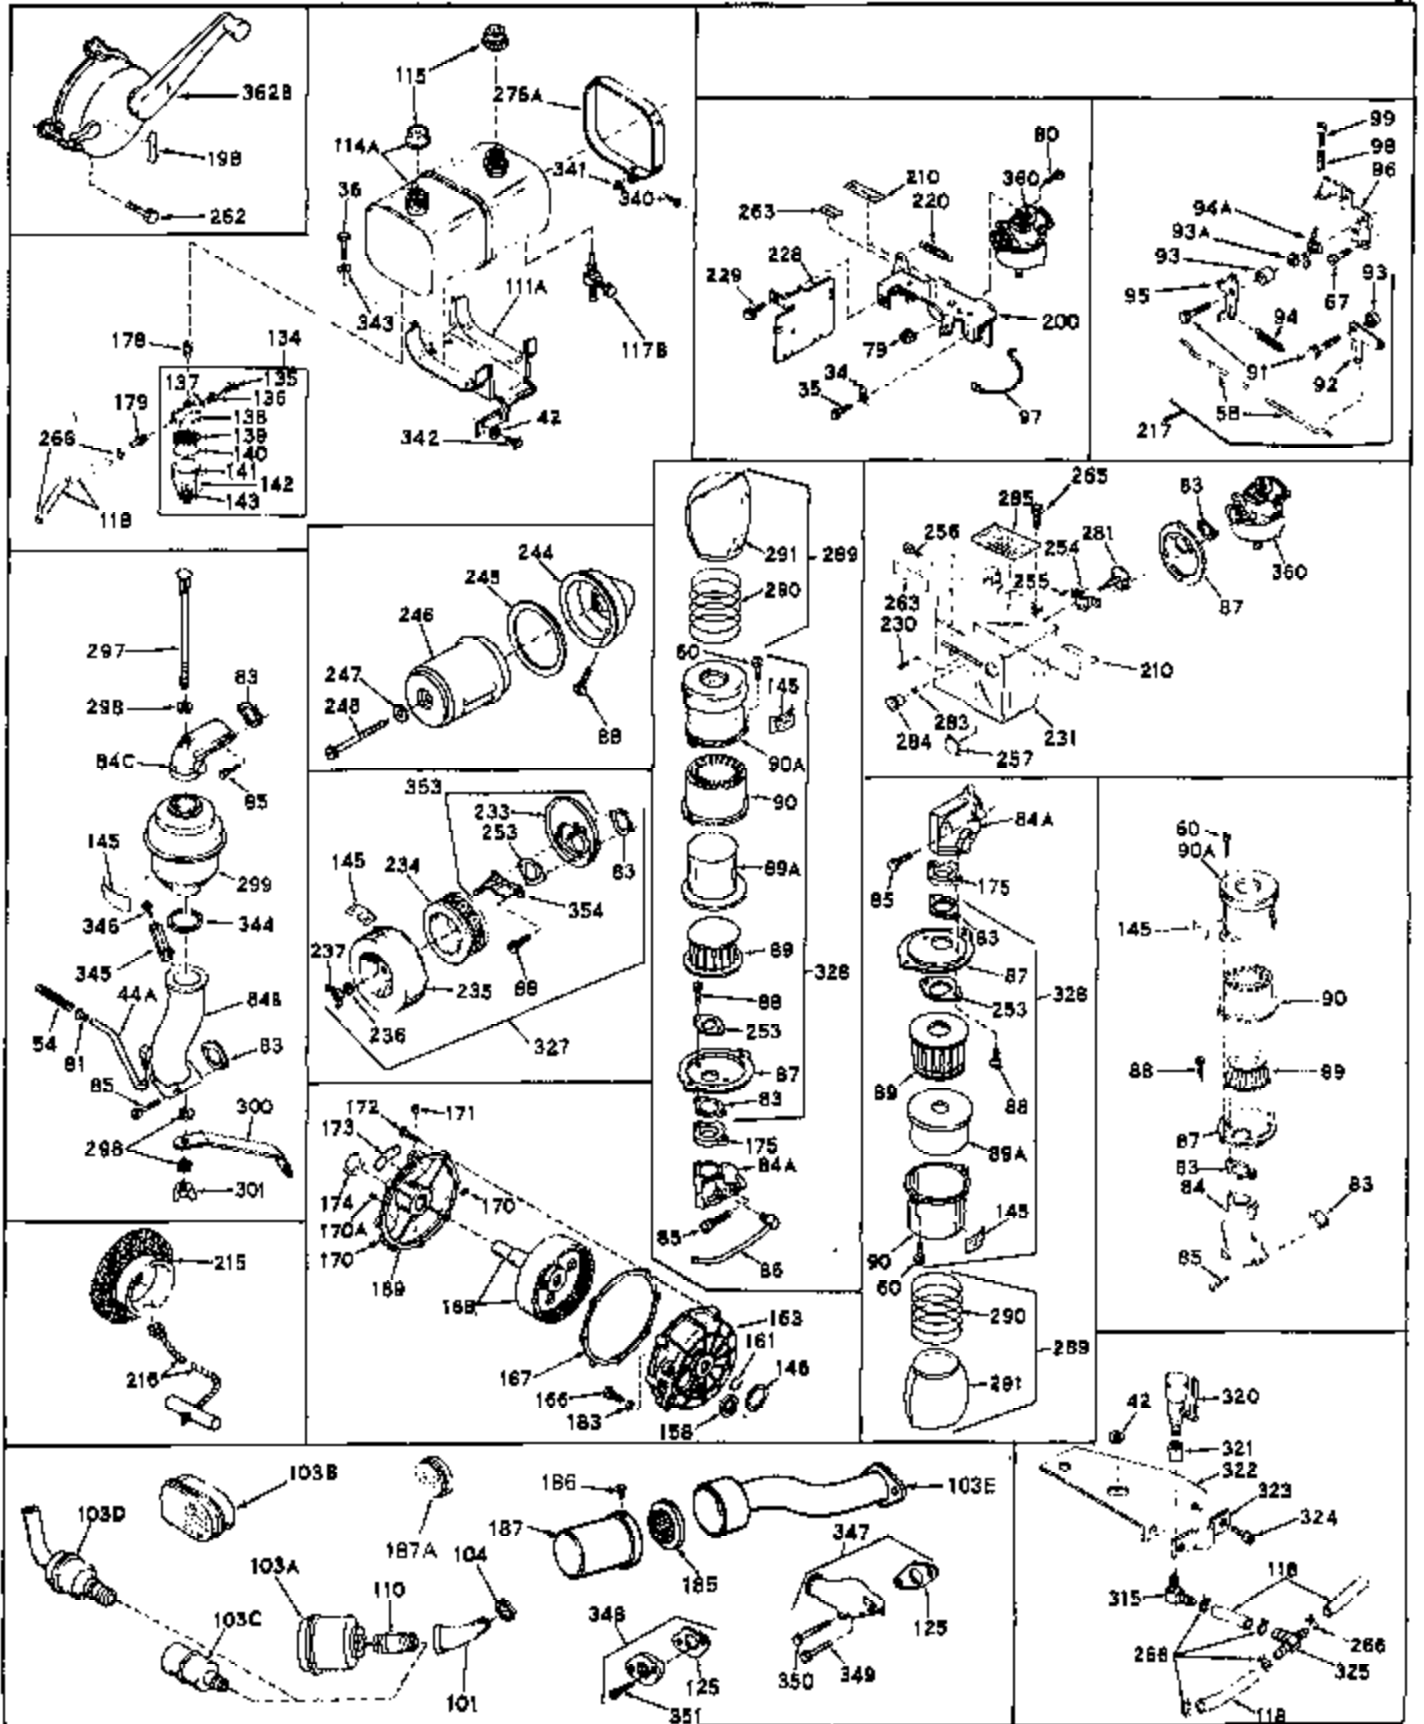

Ref #	Part Number	Qty	Description
34	27793	0	Clip, Conduit
35	28942	0	Screw
36	650694	0	Screw, Hex hd. cap, 5/16-18 x 2
36	650695	0	Screw, Hex hd. cap, 5/16-18 x 2-1/4 (Grade 8
36	650697	0	Screw, Hex hd. cap, 5/16-18 x 2-1/2
42	26073	0	Washer, Connecting rod bolt
54	28819	0	Spring, Fuel line
54	31778	0	Spring, Coil
60	650152	0	Screw
67	650399	0	Screw, Phil. fil. hd. Sems, 10-32 x 5/8
79	29752	0	Nut
80	650572	0	Screw
83	27272	0	Gasket, Air cleaner
85	29786	0	Screw
85	650163	0	Screw, Fil. hd. Sems, 10-32 x 7/8
85	650416	0	Screw, Rd. hd. Sems, 10-32 x 1
85	650605	0	Screw
87	31691	0	Bracket, Air cleaner
88	650521	0	Screw
88	28820	0	Screw
88	650399	0	Screw, Phil. fil. hd. Sems, 10-32 x 5/8
89	30727	0	Element, Air cleaner
90	31692	0	Body, Air cleaner
91	30312	0	Screw, Hex washer hd. Sems, 10-32 x 1/2
98	28569	0	Spring, Compression
98	32924	0	Spring, Compression
99	29500	0	Screw, Fil. hd. mach., Sems, 8-32 x 3/4
99	650223	0	Screw, Fil. slotted hd. Sems, 8-32 x 5/8
99	650688	0	Screw, Hex hd., 10-32 x 1-5/16" (Drilled
101	29574	0	Elbow, Exhaust (90°)
103A	29633	0	Muffler
104	28443	0	Nut, Conduit (1/8" thick)
104	32862	0	Nut, Conduit (1/4" thick)
110	30244	0	Nipple, Exhaust pipe (2-1/2")
115	32387A	0	Cap, Fuel filler (Charcoal Plastic) (Spurt
115	33032	0	Cap, Fuel filler (Red Plastic) (Spurt
118	29774	0	Line, Fuel (Braided 8.25")
118	30705	0	Line, Fuel (Braided 16")
118	30962	0	Line, Fuel (Braided 32")
125	27930	0	Gasket, Exhaust
145	31752	0	Decal, Air cleaner
146	28451	0	Gasket, Housing
171	24590	0	Plug, Pipe
215	28301	0	Pulley, Starter
216	590343	0	Rope & Handle Assy., Starter
228	30820	0	Baffle, Heat
229	28942	0	Screw
230	650257	0	Screw, Pan hd. Sems, 8-32 x 5/16
253	30767	0	Spacer, Air cleaner
255	28820	0	Screw
256	650760	0	Screw
257	31291	0	Plug, Cover
262	29716	0	Screw
265	650701	0	Screw, Hex washer hd. shakeproof,
266	26460	0	Clamp, Fuel line
289	730512	0	Kit, Pre-cleaner
290	31667	0	Spring, Pre-cleaner bag
291	31668	0	Bag, Pre-cleaner