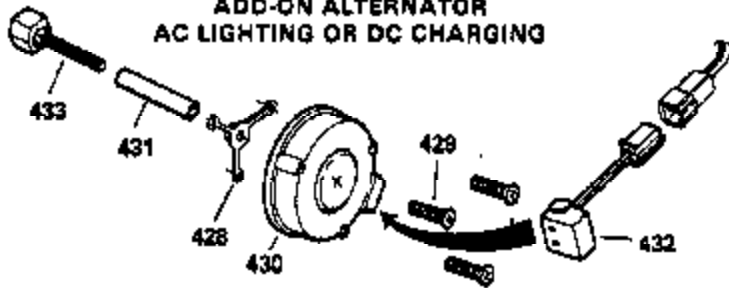

**ADD-ON ALTERNATOR
AC LIGHTING OR DC CHARGING**