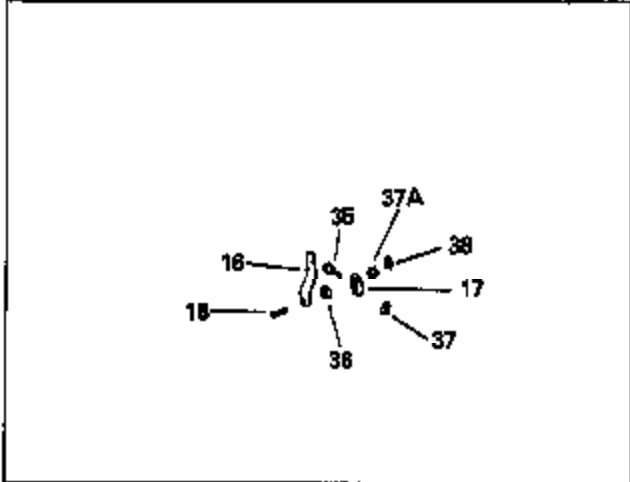

Ref #	Part Number	Qty	Description
169	27234A	2	* Valve Cover Gasket
171	31410	1	Breather Element
172	34146	1	Valve Cover
173	32447	1	Breather Tube
173A	32446	1	Breather Tube Grommet
174	650783	2	Screw, 10-24 x 3/4"
178	29752	2	Nut & Lock Washer, 1/4-28
181	6201	1	Screw, 1/4-28 x 7/8"
184	26756	1	* Carburetor To Intake Pipe Gasket
185	28416A	1	Intake Pipe (Incl. 223A)
186	31858	1	Governor Link
200	36677	1	Control Bracket (Incl. 203 thru 211)
203	31342	1	Compression Spring
204	651029	1	Screw, Torx T-10, 5-40 x 7/16"
206	610973	1	Terminal
209	650139	2	Screw, 8-32 x 1/2"
209A	30322	2	Lock Nut, 8-32
210	27793	1	Conduit Clip
211	28942	1	Screw, 10-32 x 3/8"
223A	650664	1	Screw, 1/4-20 x 1-19/32"
223	650840	1	Screw, 1/4-20 x 1-3/8"
224	26754A	1	* Intake Pipe Gasket
262	650737	2	Screw, 1/4-20 x 1/2"
267	34212	1	Hold Down Bracket
268	30200	1	Screw, 10-24 x 9/16"
275	40024	1	Muffler (W/Catalyst)
277	650988	2	Screw, 1/4-20 x 2-9/32"
285	36467A	1	Starter Cup
287	650926	2	Screw, 8-32 x 21/64"
290	30705	1	Fuel Line
292	26460	2	Fuel Line Clamp
298	650665	2	Screw, 1/4-15 x 3/4"
300	35584	1	Fuel Tank (Incl. 292 & 301)
313	34080	1	Spacer
340	36247	1	Fuel Tank Bracket
342	650751	1	Screw, 1/4-20 x 7/16"
345	33344	1	Heat Baffle
370K	36695	1	Starter Decal
370A	36261	1	Lubrication Decal
380	640130	1	Carburetor (Incl. 184)
400	36442	1	* Gasket Set (Incl. items marked PK in notes) Incl. part #'s 26756 (1), 27234A (2), 27272A (1), 27677A (1), 29673 (1), 32649A (1), 33670A (1), 36440 (1)
416	36085	1	Spark Arrestor Kit (Incl. 417)(Optional)
417	650983	1	Screw, 8-32 x 1/2" (Optional)
420	730225	1	SAE 30 4-Cycle Engine Oil (Quart)