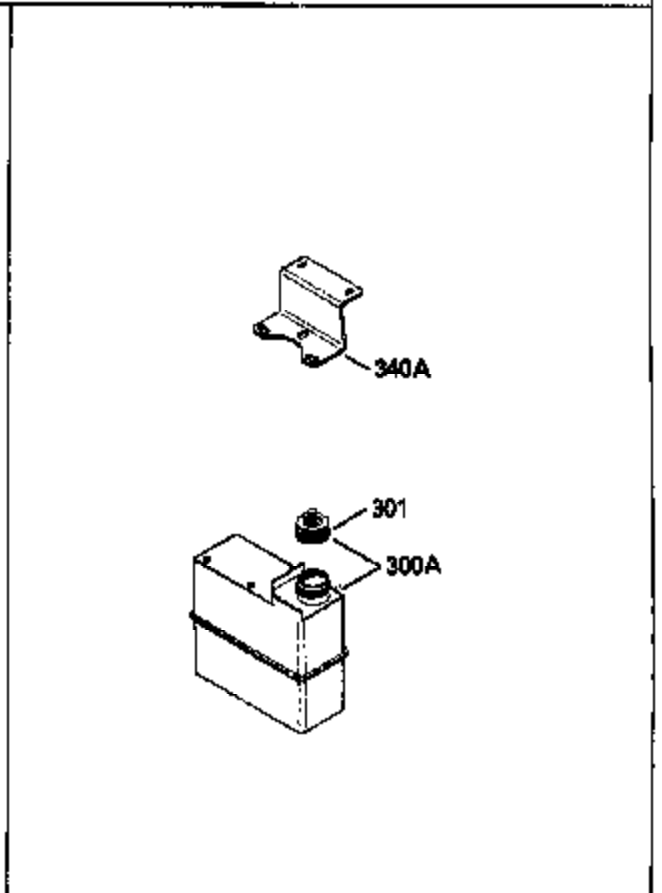

Ref #	Part Number	Qty	Description
169	27234A	2	* Valve Cover Gasket
171	31410	1	Breather Element
172	34146	1	Valve Cover
173	32447	1	Breather Tube
173A	32446	1	Breather Tube Grommet
174	650783	2	Screw, 10-24 x 3/4"
178	29752	2	Nut & Lock Washer, 1/4-28
181	6201	1	Screw, 1/4-28 x 7/8"
184	26756	1	* Carburetor To Intake Pipe Gasket
185	28416A	1	Intake Pipe (Incl. 223A)
186	31858	1	Governor Link
200	36677	1	Control Bracket (Incl. 203 thru 211)
203	31342	1	Compression Spring
204	651029	1	Screw, Torx T-10, 5-40 x 7/16"
206	610973	1	Terminal
209	650139	2	Screw, 8-32 x 1/2"
209A	30322	2	Lock Nut, 8-32
210	27793	1	Conduit Clip
211	28942	1	Screw, 10-32 x 3/8"
223A	650664	1	Screw, 1/4-20 x 1-19/32"
223	650840	1	Screw, 1/4-20 x 1-3/8"
224	26754A	1	* Intake Pipe Gasket
262	650737	2	Screw, 1/4-20 x 1/2"
267	34212	1	Hold Down Bracket
268	30200	1	Screw, 10-24 x 9/16"
275	40024	1	Muffler (W/Catalyst)
277	650988	2	Screw, 1/4-20 x 2-9/32"
285	36467A	1	Starter Cup
287	650926	2	Screw, 8-32 x 21/64"
290	30705	1	Fuel Line
292	26460	2	Fuel Line Clamp
298	650665	2	Screw, 1/4-15 x 3/4"
300	35584	1	Fuel Tank (Incl. 292 & 301)
313	34080	1	Spacer
340	36247	1	Fuel Tank Bracket
342	650751	1	Screw, 1/4-20 x 7/16"
345	33344	1	Heat Baffle
370K	36695	1	Starter Decal
370A	36261	1	Lubrication Decal
380	640130	1	Carburetor (Incl. 184)
400	36442	1	* Gasket Set (Incl. items marked PK in notes) Incl. part #'s 26756 (1), 27234A (2), 27272A (1), 27677A (1), 29673 (1), 32649A (1), 33670A (1), 36440 (1)
416	36085	1	Spark Arrestor Kit (Incl. 417)(Optional)
417	650983	1	Screw, 8-32 x 1/2" (Optional)
420	730225	1	SAE 30 4-Cycle Engine Oil (Quart)