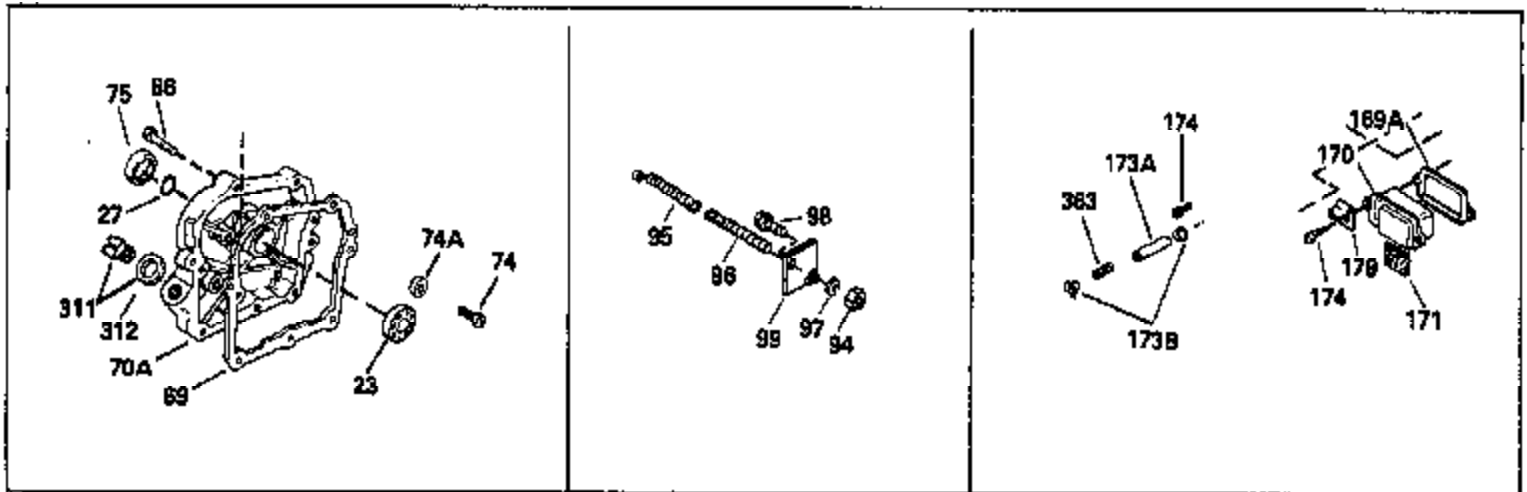

Ref #	Part Number	Qty	Description
169	27234A	2	* Valve Cover Gasket
171	31410	1	Breather Element
172	34146	1	Valve Cover
173	32447	1	Breather Tube
173A	32446	1	Breather Tube Grommet
174	650783	2	Screw, 10-24 x 3/4"
178	29752	2	Nut & Lock Washer, 1/4-28
181	6201	1	Screw, 1/4-28 x 7/8"
184	26756	1	* Carburetor To Intake Pipe Gasket
185	28416A	1	Intake Pipe (Incl. 223A)
186	31858	1	Governor Link
200	36677	1	Control Bracket (Incl. 203 thru 211)
203	31342	1	Compression Spring
204	651029	1	Screw, Torx T-10, 5-40 x 7/16"
206	610973	1	Terminal
209	650139	2	Screw, 8-32 x 1/2"
209A	30322	2	Lock Nut, 8-32
210	27793	1	Conduit Clip
211	28942	1	Screw, 10-32 x 3/8"
223A	650664	1	Screw, 1/4-20 x 1-19/32"
223	650840	1	Screw, 1/4-20 x 1-3/8"
224	26754A	1	* Intake Pipe Gasket
262	650737	2	Screw, 1/4-20 x 1/2"
267	34212	1	Hold Down Bracket
268	30200	1	Screw, 10-24 x 9/16"
275	40024	1	Muffler (W/Catalyst)
277	650988	2	Screw, 1/4-20 x 2-9/32"
285	36467A	1	Starter Cup
287	650926	2	Screw, 8-32 x 21/64"
290	30705	1	Fuel Line
292	26460	2	Fuel Line Clamp
298	650665	2	Screw, 1/4-15 x 3/4"
300	35584	1	Fuel Tank (Incl. 292 & 301)
313	34080	1	Spacer
340	36247	1	Fuel Tank Bracket
342	650751	1	Screw, 1/4-20 x 7/16"
345	33344	1	Heat Baffle
370K	36695	1	Starter Decal
370A	36261	1	Lubrication Decal
380	640130	1	Carburetor (Incl. 184)
400	36442	1	* Gasket Set (Incl. items marked PK in notes) Incl. part #'s 26756 (1), 27234A (2), 27272A (1), 27677A (1), 29673 (1), 32649A (1), 33670A (1), 36440 (1)
416	36085	1	Spark Arrestor Kit (Incl. 417)(Optional)
417	650983	1	Screw, 8-32 x 1/2" (Optional)
420	730225	1	SAE 30 4-Cycle Engine Oil (Quart)