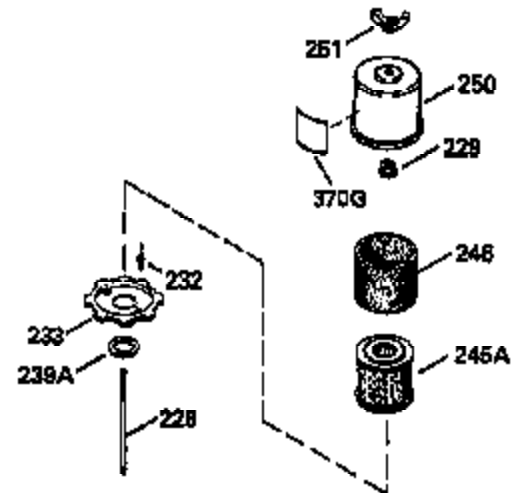

DEBRIS SCREEN KIT