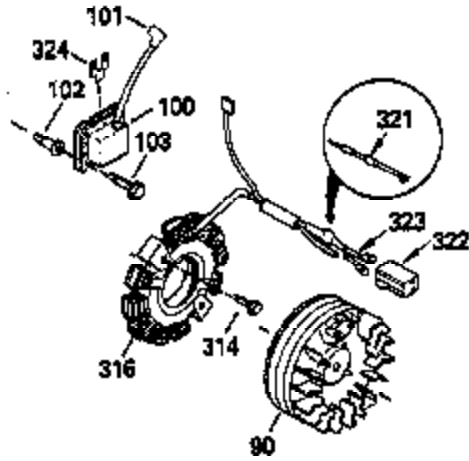

**ADD-ON ALTERNATOR
AC LIGHTING OR DC CHARGING**

STARTER MUFF KIT

DEBRIS SCREEN KIT