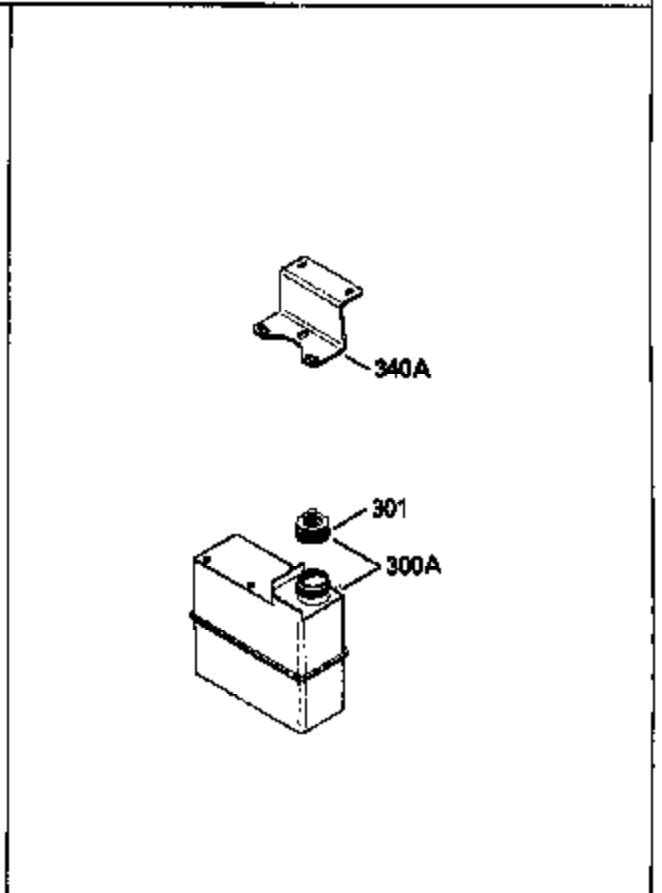

Ref #	Part Number	Qty	Description
171	31410	1	Breather Element
172	34146	1	Valve Cover
173	35350	1	Breather Tube
174	650783	2	Screw, 10-24 x 3/4"
178	29752	2	Nut & Lock Washer, 1/4-28
181	6201	2	Screw, 1/4-28 x 7/8"
184	26756	1	* Carburetor To Intake Pipe Gasket
185	28416A	1	Intake Pipe
186	31858	1	Governor Link
200	36677	1	Control Bracket (Incl. 203 thru 209A)
203	31342	1	Compression Spring
204	651029	1	Screw, Torx T-10, 5-40 x 7/16"
206	610973	1	Terminal
209A	30322	2	Lock Nut, 8-32
209	650139	2	Screw, 8-32 x 1/2"
215	32410	1	Control Knob
223A	650664	1	Screw, 1/4-20 x 1-19/32"
223	650840	1	Screw, 1/4-20 x 1-7/32"
224	26754A	1	* Intake Pipe Gasket
262	650737	2	Screw, 1/4-20 x 1/2"
267	34212	1	Hold Down Bracket
268	30200	1	Screw, 10-24 x 9/16"
275	36473	1	Muffler (Incl. 277)
277	650988	2	Screw, 1/4-20 x 2-5/16"
285	36467A	1	Starter Cup
287	650926	2	Screw, 8-32 x 21/64"
290	30705	1	Fuel Line
292	26460	2	Fuel Line Clamp
298	650665	2	Screw, 1/4-15 x 7/8"
300	35584	1	Fuel Tank (Incl. 292 & 301)
313	34080	1	Spacer
340	36247	1	Fuel Tank Bracket
342	650751	1	Screw, 1/4-20 x 7/16"
345	33344	1	Heat Baffle
370	34686	1	Name Decal
370B	35703	1	Control Decal
370A	36261	1	Lubrication Decal
370K	36695	1	Starter Decal
380	631921	1	Carburetor (Incl. 184)
400	36439	1	* Gasket Set (Incl. items marked PK i n notes) Incl. part #'s 26754A (1), 26756 (1), 27234A (2), 27272A (1), 27677A (1), 29673 (1), 30081A (1), 31688A (1) 32649A (1), 36437 (1)
416	36085	1	Spark Arrestor Kit (Incl. 417)(Optional)
417	650760	1	Screw, 8-32 x 3/8" (Optional)
420	730225	1	SAE 30 4-Cycle Engine Oil (Quart)