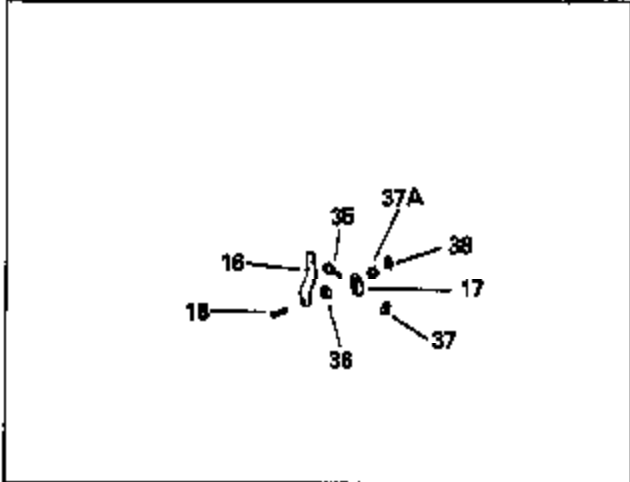

Ref #	Part Number	Qty	Description
171	31410	1	Breather Element
172	34146	1	Valve Cover
173	35350	1	Breather Tube
174	650783	2	Screw, 10-24 x 3/4"
178	29752	2	Nut & Lock Washer, 1/4-28
181	6201	2	Screw, 1/4-28 x 7/8"
184	26756	1	* Carburetor To Intake Pipe Gasket
185	28416A	1	Intake Pipe
186	31858	1	Governor Link
200	36677	1	Control Bracket (Incl. 203 thru 209A)
203	31342	1	Compression Spring
204	651029	1	Screw, Torx T-10, 5-40 x 7/16"
206	610973	1	Terminal
209A	30322	2	Lock Nut, 8-32
209	650139	2	Screw, 8-32 x 1/2"
215	32410	1	Control Knob
223A	650664	1	Screw, 1/4-20 x 1-19/32"
223	650840	1	Screw, 1/4-20 x 1-7/32"
224	26754A	1	* Intake Pipe Gasket
262	650737	2	Screw, 1/4-20 x 1/2"
267	34212	1	Hold Down Bracket
268	30200	1	Screw, 10-24 x 9/16"
275	36473	1	Muffler (Incl. 277)
277	650988	2	Screw, 1/4-20 x 2-5/16"
285	36467A	1	Starter Cup
287	650926	2	Screw, 8-32 x 21/64"
290	30705	1	Fuel Line
292	26460	2	Fuel Line Clamp
298	650665	2	Screw, 1/4-15 x 7/8"
300	35584	1	Fuel Tank (Incl. 292 & 301)
313	34080	1	Spacer
340	36247	1	Fuel Tank Bracket
342	650751	1	Screw, 1/4-20 x 7/16"
345	33344	1	Heat Baffle
370	34686	1	Name Decal
370B	35703	1	Control Decal
370A	36261	1	Lubrication Decal
370K	36695	1	Starter Decal
380	631921	1	Carburetor (Incl. 184)
400	36439	1	* Gasket Set (Incl. items marked PK i n notes) Incl. part #'s 26754A (1), 26756 (1), 27234A (2), 27272A (1), 27677A (1), 29673 (1), 30081A (1), 31688A (1) 32649A (1), 36437 (1)
416	36085	1	Spark Arrestor Kit (Incl. 417)(Optional)
417	650760	1	Screw, 8-32 x 3/8" (Optional)
420	730225	1	SAE 30 4-Cycle Engine Oil (Quart)