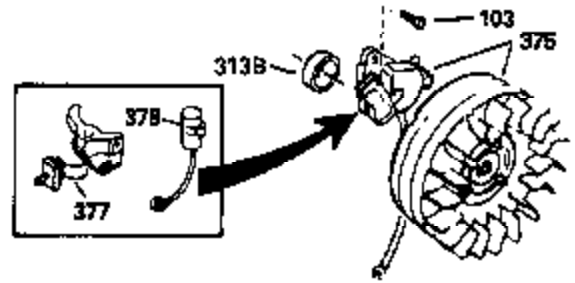

**ADD-ON ALTERNATOR
AC LIGHTING OR DC CHARGING**

STARTER MUFF KIT

DEBRIS SCREEN KIT