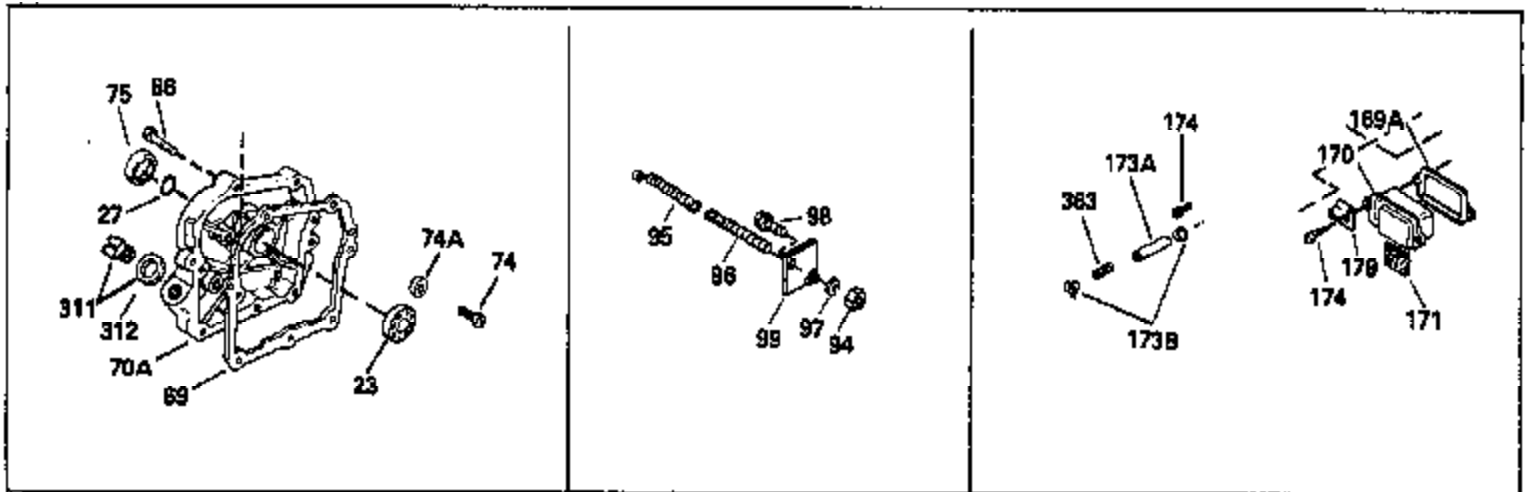

Ref #	Part Number	Qty	Description
171	31410	1	Breather Element
172	34146	1	Valve Cover
173	35350	1	Breather Tube
174	650783	2	Screw, 10-24 x 3/4"
178	29752	2	Nut & Lock Washer, 1/4-28
181	6201	2	Screw, 1/4-28 x 7/8"
184	26756	1	* Carburetor To Intake Pipe Gasket
185	28416A	1	Intake Pipe
186	31858	1	Governor Link
200	36677	1	Control Bracket (Incl. 203 thru 209A)
203	31342	1	Compression Spring
204	651029	1	Screw, Torx T-10, 5-40 x 7/16"
206	610973	1	Terminal
209A	30322	2	Lock Nut, 8-32
209	650139	2	Screw, 8-32 x 1/2"
215	32410	1	Control Knob
223A	650664	1	Screw, 1/4-20 x 1-19/32"
223	650840	1	Screw, 1/4-20 x 1-7/32"
224	26754A	1	* Intake Pipe Gasket
262	650737	2	Screw, 1/4-20 x 1/2"
267	34212	1	Hold Down Bracket
268	30200	1	Screw, 10-24 x 9/16"
275	36473	1	Muffler (Incl. 277)
277	650988	2	Screw, 1/4-20 x 2-5/16"
285	36467A	1	Starter Cup
287	650926	2	Screw, 8-32 x 21/64"
290	30705	1	Fuel Line
292	26460	2	Fuel Line Clamp
298	650665	2	Screw, 1/4-15 x 7/8"
300	35584	1	Fuel Tank (Incl. 292 & 301)
313	34080	1	Spacer
340	36247	1	Fuel Tank Bracket
342	650751	1	Screw, 1/4-20 x 7/16"
345	33344	1	Heat Baffle
370	34686	1	Name Decal
370B	35703	1	Control Decal
370A	36261	1	Lubrication Decal
370K	36695	1	Starter Decal
380	631921	1	Carburetor (Incl. 184)
400	36439	1	* Gasket Set (Incl. items marked PK i n notes) Incl. part #'s 26754A (1), 26756 (1), 27234A (2), 27272A (1), 27677A (1), 29673 (1), 30081A (1), 31688A (1) 32649A (1), 36437 (1)
416	36085	1	Spark Arrestor Kit (Incl. 417)(Optional)
417	650760	1	Screw, 8-32 x 3/8" (Optional)
420	730225	1	SAE 30 4-Cycle Engine Oil (Quart)