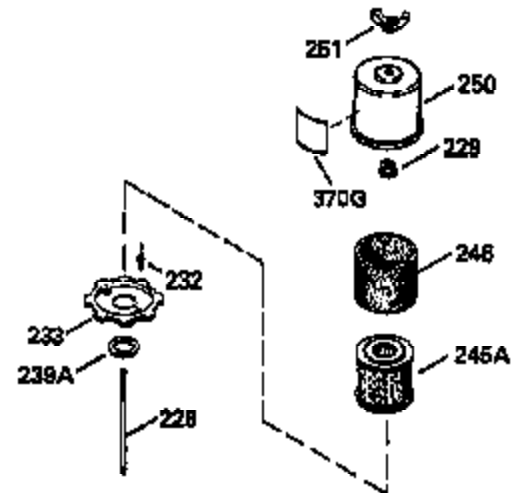

DEBRIS SCREEN KIT