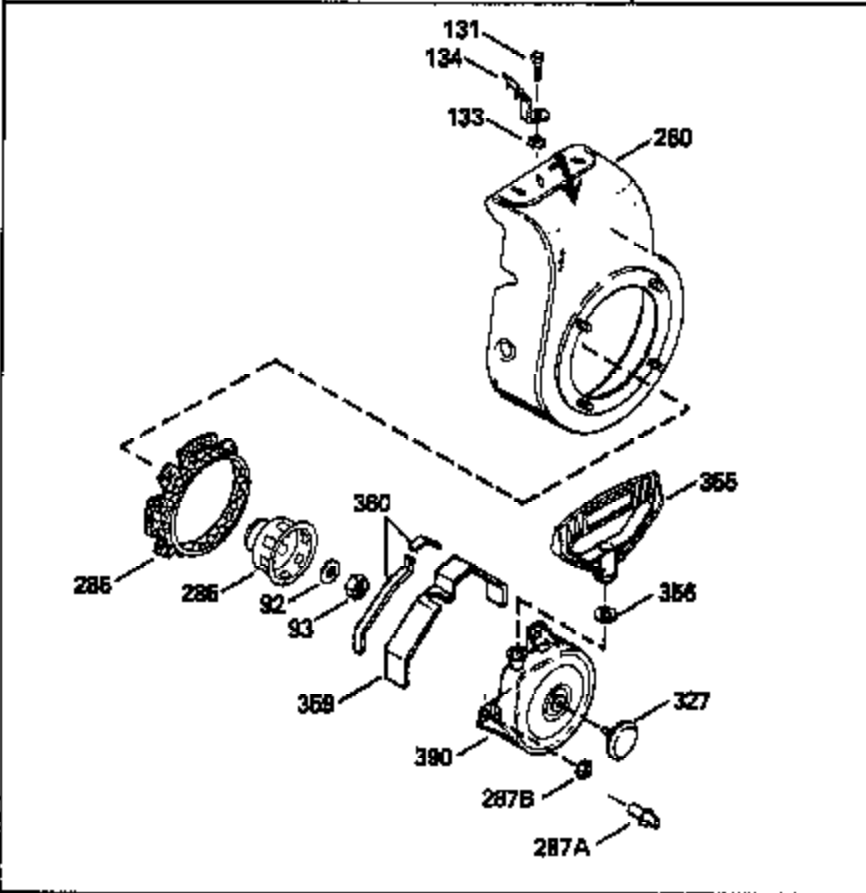

Ref #	Part Number	Qty	Description
171	31410	1	Breather Element
172	34146	1	Valve Cover
173	35350	1	Breather Tube
174	650783	2	Screw, 10-24 x 3/4"
178	29752	2	Nut & Lock Washer, 1/4-28
181	6201	2	Screw, 1/4-28 x 7/8"
184	26756	1	* Carburetor To Intake Pipe Gasket
185	28416A	1	Intake Pipe
186	31858	1	Governor Link
200	36677	1	Control Bracket (Incl. 203 thru 209A)
203	31342	1	Compression Spring
204	651029	1	Screw, Torx T-10, 5-40 x 7/16"
206	610973	1	Terminal
209A	30322	2	Lock Nut, 8-32
209	650139	2	Screw, 8-32 x 1/2"
215	32410	1	Control Knob
223A	650664	1	Screw, 1/4-20 x 1-19/32"
223	650840	1	Screw, 1/4-20 x 1-7/32"
224	26754A	1	* Intake Pipe Gasket
262	650737	2	Screw, 1/4-20 x 1/2"
267	34212	1	Hold Down Bracket
268	30200	1	Screw, 10-24 x 9/16"
275	36473	1	Muffler (Incl. 277)
277	650988	2	Screw, 1/4-20 x 2-5/16"
285	36467A	1	Starter Cup
287	650926	2	Screw, 8-32 x 21/64"
290	30705	1	Fuel Line
292	26460	2	Fuel Line Clamp
298	650665	2	Screw, 1/4-15 x 7/8"
300	35584	1	Fuel Tank (Incl. 292 & 301)
313	34080	1	Spacer
340	36247	1	Fuel Tank Bracket
342	650751	1	Screw, 1/4-20 x 7/16"
345	33344	1	Heat Baffle
370	34686	1	Name Decal
370B	35703	1	Control Decal
370A	36261	1	Lubrication Decal
370K	36695	1	Starter Decal
380	631921	1	Carburetor (Incl. 184)
400	36439	1	* Gasket Set (Incl. items marked PK i n notes) Incl. part #'s 26754A (1), 26756 (1), 27234A (2), 27272A (1), 27677A (1), 29673 (1), 30081A (1), 31688A (1) 32649A (1), 36437 (1)
416	36085	1	Spark Arrestor Kit (Incl. 417)(Optional)
417	650760	1	Screw, 8-32 x 3/8" (Optional)
420	730225	1	SAE 30 4-Cycle Engine Oil (Quart)