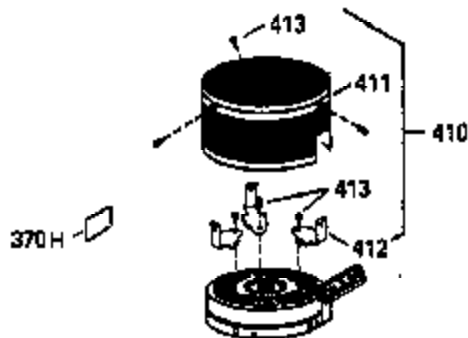

DEBRIS SCREEN KIT