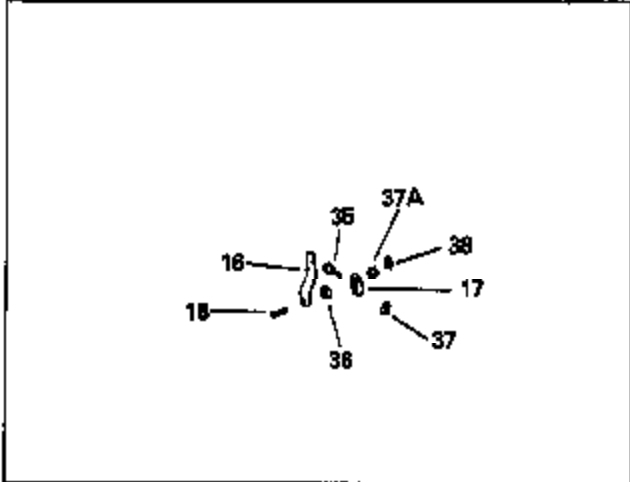

Ref #	Part Number	Qty	Description
171	31410	1	Breather Element
172	34146	1	Valve Cover
173	35350	1	Breather Tube
174	650783	2	Screw, 10-24 x 3/4"
178	29752	2	Nut & Lock Washer, 1/4-28
182	6201	2	Screw, 1/4-28 x 7/8"
184	26756	1	* Carburetor To Intake Pipe Gasket
185	28416A	1	Intake Pipe
186	31858	1	Governor Link
200	36677	1	Control Bracket (Incl. 206,209,209A)
206	610973	1	Terminal
209	650139	2	Screw, 8-32 x 1/2"
209A	30322	2	Lock Nut, 8-32
215	32410	1	Control Knob
223	650840	1	Screw, 1/4-20 x 1-7/32"
223A	650664	1	Screw, 1/4-20 x 1-19/32"
224	26754A	1	* Intake Pipe Gasket
262	650737	2	Screw, 1/4-20 x 1/2"
267	34212	1	Hold Down Bracket
268	30200	1	Screw, 10-24 x 9/16"
275	36473	1	Muffler (Incl. 277)
277	650988	2	Screw, 1/4-20 x 2-5/16"
285	36467A	1	Starter Cup
287	650926	2	Screw, 8-32 x 21/64"
290	30962	1	Fuel Line
292	26460	4	Fuel Line Clamp
295	35857	1	Fuel Shut-Off Valve
300	34156A	1	Fuel Tank (Incl. 292 & 301)
313	34080	1	Spacer
342	650751	1	Screw, 1/4-20 x 7/16"
370A	36261	1	Lubrication Decal
370K	36695	1	Starter Decal
370B	33107	1	Control Decal
380	631921	1	Carburetor (Incl. 184)
400	36439	1	* Gasket Set (Incl. items marked PK i n notes) Incl. part #'s 26754A (1), 26756 (1), 27234A (2), 27272A (1), 27677A (1), 29673 (1), 30081A (1), 31688A (1) 32649A (1), 36437 (1)
416	36085	1	Spark Arrestor Kit (Incl. 417)(Optional)
417	650760	1	Screw, 8-32 x 3/8" (Optional)
420	730225	1	SAE 30 4-Cycle Engine Oil (Quart)