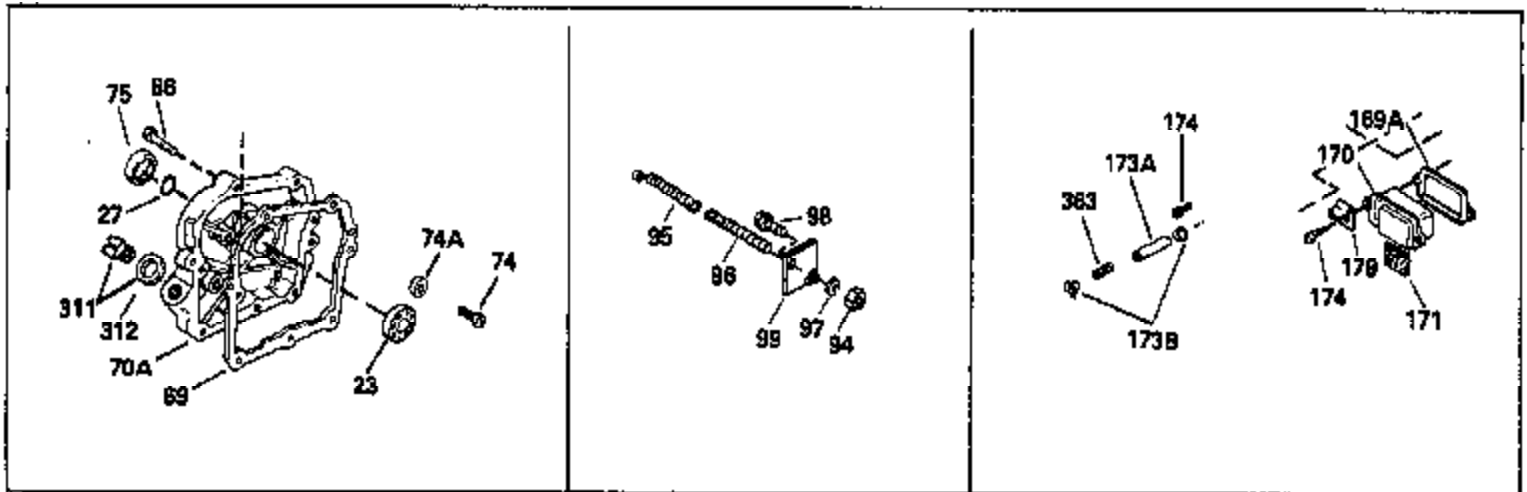

Ref #	Part Number	Qty	Description
171	31410	1	Breather Element
172	34146	1	Valve Cover
173	35350	1	Breather Tube
174	650783	2	Screw, 10-24 x 3/4"
178	29752	2	Nut & Lock Washer, 1/4-28
182	6201	2	Screw, 1/4-28 x 7/8"
184	26756	1	* Carburetor To Intake Pipe Gasket
185	28416A	1	Intake Pipe
186	31858	1	Governor Link
200	36677	1	Control Bracket (Incl. 206,209,209A)
206	610973	1	Terminal
209	650139	2	Screw, 8-32 x 1/2"
209A	30322	2	Lock Nut, 8-32
215	32410	1	Control Knob
223	650840	1	Screw, 1/4-20 x 1-7/32"
223A	650664	1	Screw, 1/4-20 x 1-19/32"
224	26754A	1	* Intake Pipe Gasket
262	650737	2	Screw, 1/4-20 x 1/2"
267	34212	1	Hold Down Bracket
268	30200	1	Screw, 10-24 x 9/16"
275	36473	1	Muffler (Incl. 277)
277	650988	2	Screw, 1/4-20 x 2-5/16"
285	36467A	1	Starter Cup
287	650926	2	Screw, 8-32 x 21/64"
290	30962	1	Fuel Line
292	26460	4	Fuel Line Clamp
295	35857	1	Fuel Shut-Off Valve
300	34156A	1	Fuel Tank (Incl. 292 & 301)
313	34080	1	Spacer
342	650751	1	Screw, 1/4-20 x 7/16"
370A	36261	1	Lubrication Decal
370K	36695	1	Starter Decal
370B	33107	1	Control Decal
380	631921	1	Carburetor (Incl. 184)
400	36439	1	* Gasket Set (Incl. items marked PK i n notes) Incl. part #'s 26754A (1), 26756 (1), 27234A (2), 27272A (1), 27677A (1), 29673 (1), 30081A (1), 31688A (1) 32649A (1), 36437 (1)
416	36085	1	Spark Arrestor Kit (Incl. 417)(Optional)
417	650760	1	Screw, 8-32 x 3/8" (Optional)
420	730225	1	SAE 30 4-Cycle Engine Oil (Quart)