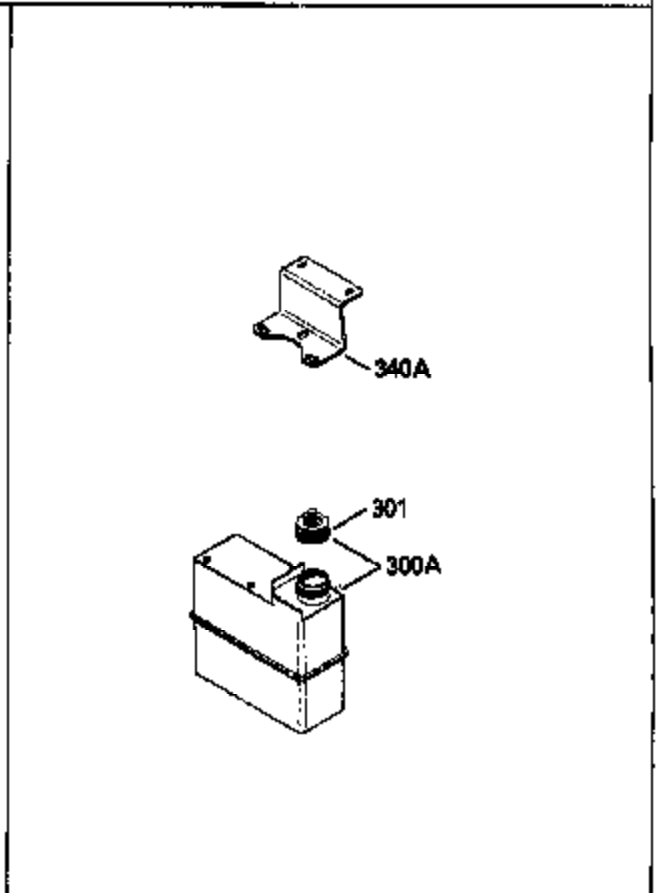

Ref #	Part Number	Qty	Description
171	31410	1	Breather Element
172	34146	1	Valve Cover
173	35350	1	Breather Tube
174	650783	2	Screw, 10-24 x 3/4"
178	29752	2	Nut & Lock Washer, 1/4-28
182	6201	2	Screw, 1/4-28 x 7/8"
184	26756	1	* Carburetor To Intake Pipe Gasket
185	28416A	1	Intake Pipe
186	31858	1	Governor Link
200	36677	1	Control Bracket (Incl. 206,209,209A)
206	610973	1	Terminal
209	650139	2	Screw, 8-32 x 1/2"
209A	30322	2	Lock Nut, 8-32
215	32410	1	Control Knob
223	650840	1	Screw, 1/4-20 x 1-7/32"
223A	650664	1	Screw, 1/4-20 x 1-19/32"
224	26754A	1	* Intake Pipe Gasket
262	650737	2	Screw, 1/4-20 x 1/2"
267	34212	1	Hold Down Bracket
268	30200	1	Screw, 10-24 x 9/16"
275	36473	1	Muffler (Incl. 277)
277	650988	2	Screw, 1/4-20 x 2-5/16"
285	36467A	1	Starter Cup
287	650926	2	Screw, 8-32 x 21/64"
290	30962	1	Fuel Line
292	26460	4	Fuel Line Clamp
295	35857	1	Fuel Shut-Off Valve
300	34156A	1	Fuel Tank (Incl. 292 & 301)
313	34080	1	Spacer
342	650751	1	Screw, 1/4-20 x 7/16"
370A	36261	1	Lubrication Decal
370K	36695	1	Starter Decal
370B	33107	1	Control Decal
380	631921	1	Carburetor (Incl. 184)
400	36439	1	* Gasket Set (Incl. items marked PK i n notes) Incl. part #'s 26754A (1), 26756 (1), 27234A (2), 27272A (1), 27677A (1), 29673 (1), 30081A (1), 31688A (1) 32649A (1), 36437 (1)
416	36085	1	Spark Arrestor Kit (Incl. 417)(Optional)
417	650760	1	Screw, 8-32 x 3/8" (Optional)
420	730225	1	SAE 30 4-Cycle Engine Oil (Quart)