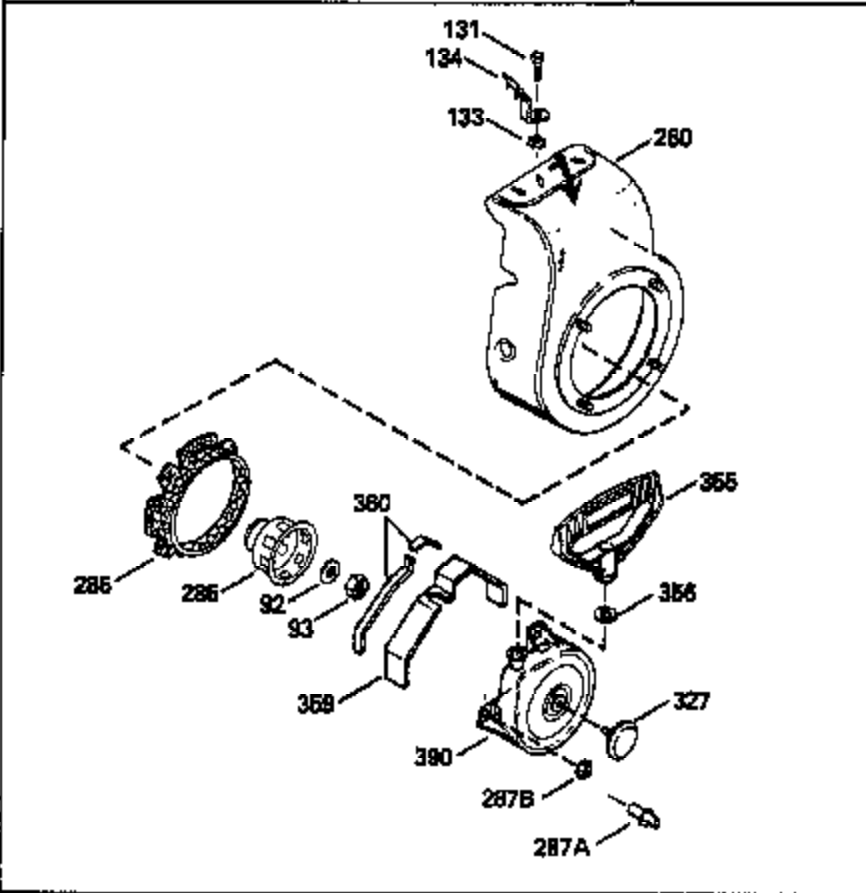

Ref #	Part Number	Qty	Description
171	31410	1	Breather Element
172	34146	1	Valve Cover
173	35350	1	Breather Tube
174	650783	2	Screw, 10-24 x 3/4"
178	29752	2	Nut & Lock Washer, 1/4-28
182	6201	2	Screw, 1/4-28 x 7/8"
184	26756	1	* Carburetor To Intake Pipe Gasket
185	28416A	1	Intake Pipe
186	31858	1	Governor Link
200	36677	1	Control Bracket (Incl. 206,209,209A)
206	610973	1	Terminal
209	650139	2	Screw, 8-32 x 1/2"
209A	30322	2	Lock Nut, 8-32
215	32410	1	Control Knob
223	650840	1	Screw, 1/4-20 x 1-7/32"
223A	650664	1	Screw, 1/4-20 x 1-19/32"
224	26754A	1	* Intake Pipe Gasket
262	650737	2	Screw, 1/4-20 x 1/2"
267	34212	1	Hold Down Bracket
268	30200	1	Screw, 10-24 x 9/16"
275	36473	1	Muffler (Incl. 277)
277	650988	2	Screw, 1/4-20 x 2-5/16"
285	36467A	1	Starter Cup
287	650926	2	Screw, 8-32 x 21/64"
290	30962	1	Fuel Line
292	26460	4	Fuel Line Clamp
295	35857	1	Fuel Shut-Off Valve
300	34156A	1	Fuel Tank (Incl. 292 & 301)
313	34080	1	Spacer
342	650751	1	Screw, 1/4-20 x 7/16"
370A	36261	1	Lubrication Decal
370K	36695	1	Starter Decal
370B	33107	1	Control Decal
380	631921	1	Carburetor (Incl. 184)
400	36439	1	* Gasket Set (Incl. items marked PK i n notes) Incl. part #'s 26754A (1), 26756 (1), 27234A (2), 27272A (1), 27677A (1), 29673 (1), 30081A (1), 31688A (1) 32649A (1), 36437 (1)
416	36085	1	Spark Arrestor Kit (Incl. 417)(Optional)
417	650760	1	Screw, 8-32 x 3/8" (Optional)
420	730225	1	SAE 30 4-Cycle Engine Oil (Quart)