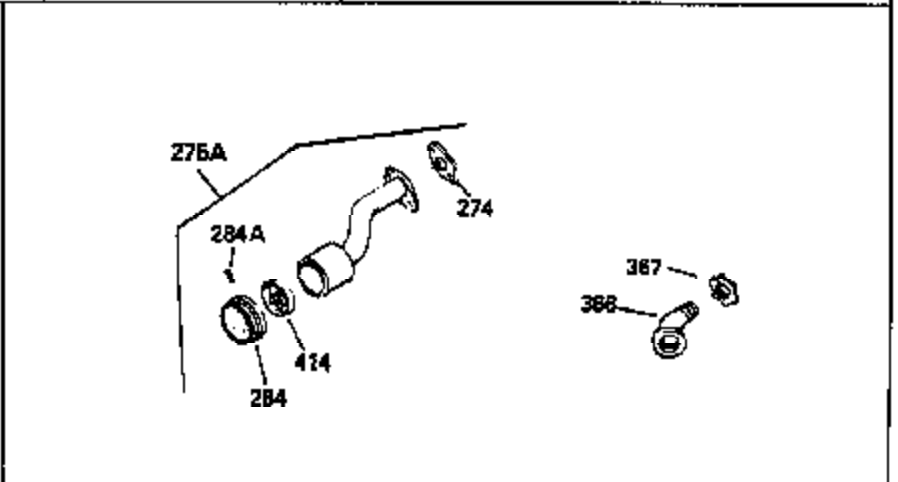

Ref #	Part Number	Qty	Description
171	31410	1	Breather Element
172	34146	1	Valve Cover
173	35350	1	Breather Tube
174	650783	2	Screw, 10-24 x 3/4"
178	29752	2	Nut & Lock Washer, 1/4-28
182	6201	2	Screw, 1/4-28 x 7/8"
184	26756	1	* Carburetor To Intake Pipe Gasket
185	28416A	1	Intake Pipe
186	31858	1	Governor Link
200	36677	1	Control Bracket (Incl. 206,209,209A)
206	610973	1	Terminal
209	650139	2	Screw, 8-32 x 1/2"
209A	30322	2	Lock Nut, 8-32
215	32410	1	Control Knob
223	650840	1	Screw, 1/4-20 x 1-7/32"
223A	650664	1	Screw, 1/4-20 x 1-19/32"
224	26754A	1	* Intake Pipe Gasket
262	650737	2	Screw, 1/4-20 x 1/2"
267	34212	1	Hold Down Bracket
268	30200	1	Screw, 10-24 x 9/16"
275	36473	1	Muffler (Incl. 277)
277	650988	2	Screw, 1/4-20 x 2-5/16"
285	36467A	1	Starter Cup
287	650926	2	Screw, 8-32 x 21/64"
290	30962	1	Fuel Line
292	26460	4	Fuel Line Clamp
295	35857	1	Fuel Shut-Off Valve
300	34156A	1	Fuel Tank (Incl. 292 & 301)
313	34080	1	Spacer
342	650751	1	Screw, 1/4-20 x 7/16"
370A	36261	1	Lubrication Decal
370K	36695	1	Starter Decal
370B	33107	1	Control Decal
380	631921	1	Carburetor (Incl. 184)
400	36439	1	* Gasket Set (Incl. items marked PK i n notes) Incl. part #'s 26754A (1), 26756 (1), 27234A (2), 27272A (1), 27677A (1), 29673 (1), 30081A (1), 31688A (1) 32649A (1), 36437 (1)
416	36085	1	Spark Arrestor Kit (Incl. 417)(Optional)
417	650760	1	Screw, 8-32 x 3/8" (Optional)
420	730225	1	SAE 30 4-Cycle Engine Oil (Quart)