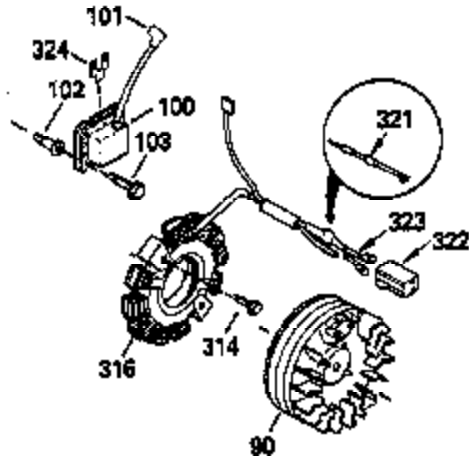

**ADD-ON ALTERNATOR
AC LIGHTING OR DC CHARGING**

STARTER MUFF KIT

DEBRIS SCREEN KIT