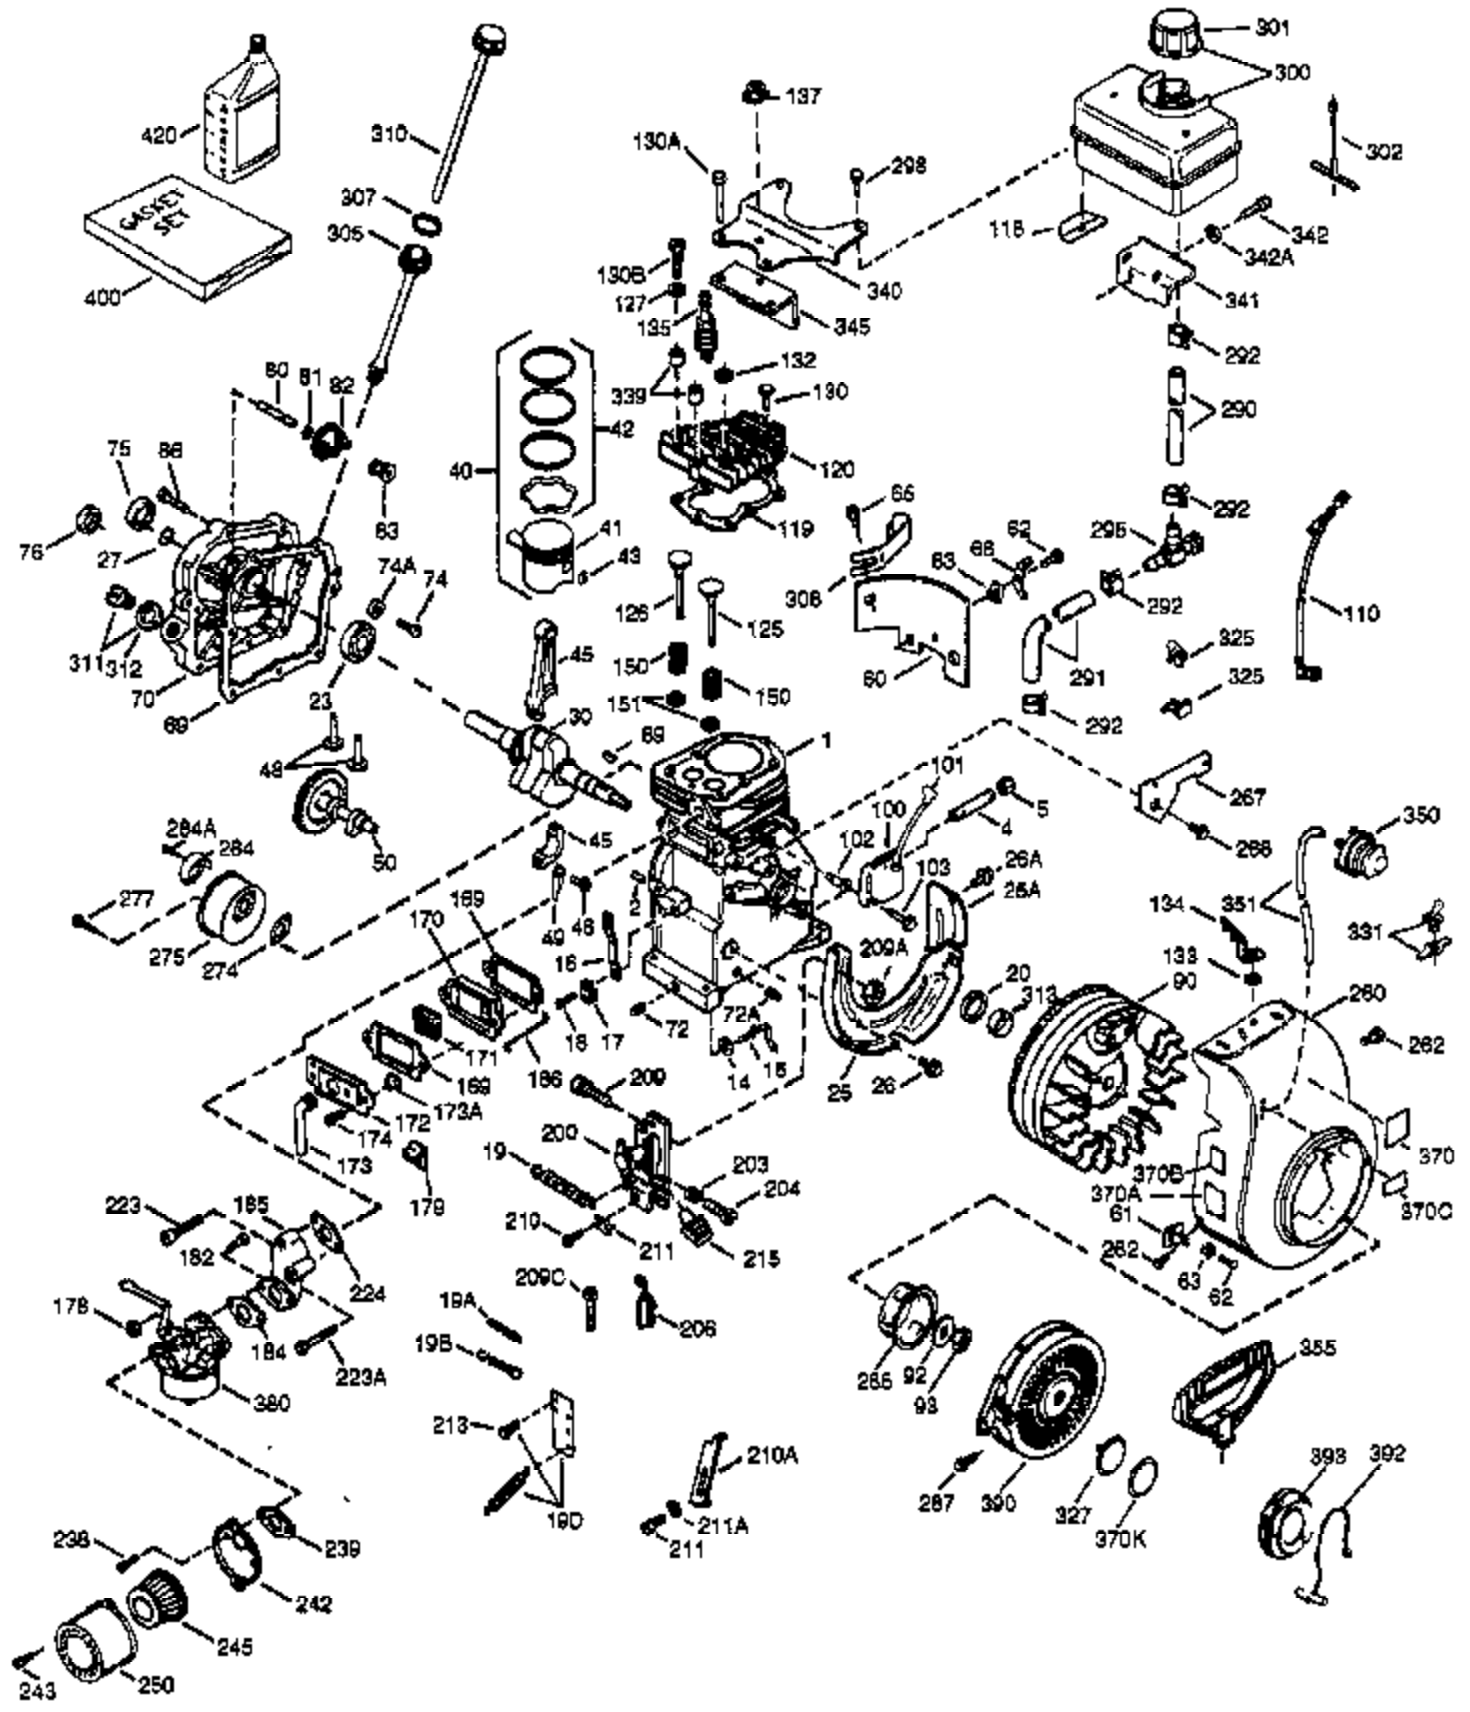

ILLUSTRATION SHOWS TYPICAL PARTS ONLY. ORDER BY PART NUMBER. PARTS NOT LISTED ARE SUPPLIED BY OEM.

VIEW 1 OF 2

Ref #	Part Number	Qty	Description
	1 36562	1	Cylinder (Incl. 2, 20, 72, 72A & 125)
	2 26727	2	Dowel Pin
	14 28277	1	Washer
	15 31334	1	Governor Rod
	16 31510	1	Governor Lever
	17 29916	1	Governor Lever Clamp
	18 651028	1	Screw, T-15, 8-32 x 3/8"
	19D 33857	1	Extension Spring Ass'y. (Incl. 213)
	19 31426	1	Extension Spring
	20 32600	1	Oil Seal
	23 28458	1	Ball Bearing
	25A 35883	1	Baffle Extension
	25 36552	1	Blower Housing Baffle (Incl. 262)
	26A 650926	1	Screw, 8-32 x 21/64"
	26 650802	2	Screw, 1/4-20 x 5/8"
	27 28539	1	Retainer Ring
	30 34735	1	Crankshaft
	37A 30322	1	Lock Nut 8-32
	40 40020	1	Piston, Pin & Ring Set (Std.)
	40 40021	1	Piston, Pin & Ring Set (.010" OS)
	41 40018	1	Piston & Pin Ass'y. (Std.) (Incl. 43)
	41 40019	1	Piston & Pin Ass'y. (.010" OS) (Incl. 43)
	42 40022	1	Ring Set (Std.)
	42 40023	1	Ring Set (.010" OS)
	43 20381	2	Piston Pin Retaining Ring
	45 32875A	1	Connecting Rod Ass'y. (Incl. 46 & 49)
	46 32610A	2	Connecting Rod Bolt
	48 27241	2	Valve Lifter
	49 32654	1	Oil Dipper
	50 32197A	1	Camshaft (MCR)
	60 29745	1	Blower Housing Extension
	62 650760	1	Screw, 8-32 x 1/2"
	63 28545	1	Grommet
	65 650128	1	Screw, 10-24 x 1/2"
	69 27677A	1	* Cylinder Cover Gasket
	70 30756C	1	Cylinder Cover (Incl. 75 thru 83,311)
	72 27642	2	Oil Drain Plug
	72A 28582	1	Oil Drain Plug
	74A 28537	1	Washer
	74 30200	1	Screw, 10-24 x 9/16"
	75 28540	1	Oil Seal
	80 30574A	1	Governor Shaft
	81 30590A	1	Washer
	82 30591	1	Governor Gear Ass'y. (Incl. 81)
	83 30588A	1	Governor Spool
	86 650488	7	Screw, 1/4-20 x 1-1/4"
	89 610961	1	Flywheel Key
	90 611195	1	Flywheel
	92 650815	1	Belleville Washer
	93 650816	1	Flywheel Nut
	100 34443C	1	Solid State Ignition
	102 651024	2	Solid State Mounting Stud
	103 651007	2	Screw, T-15, 10-24 x 15/16"
	103A 650767	1	Screw, 8-23 x 27/64"
	110B 37602	1	Ground Wire
	110A 36964	1	Ground Wire
	110 37601	1	Ground Wire
	111A 611224	1	Rocker Switch