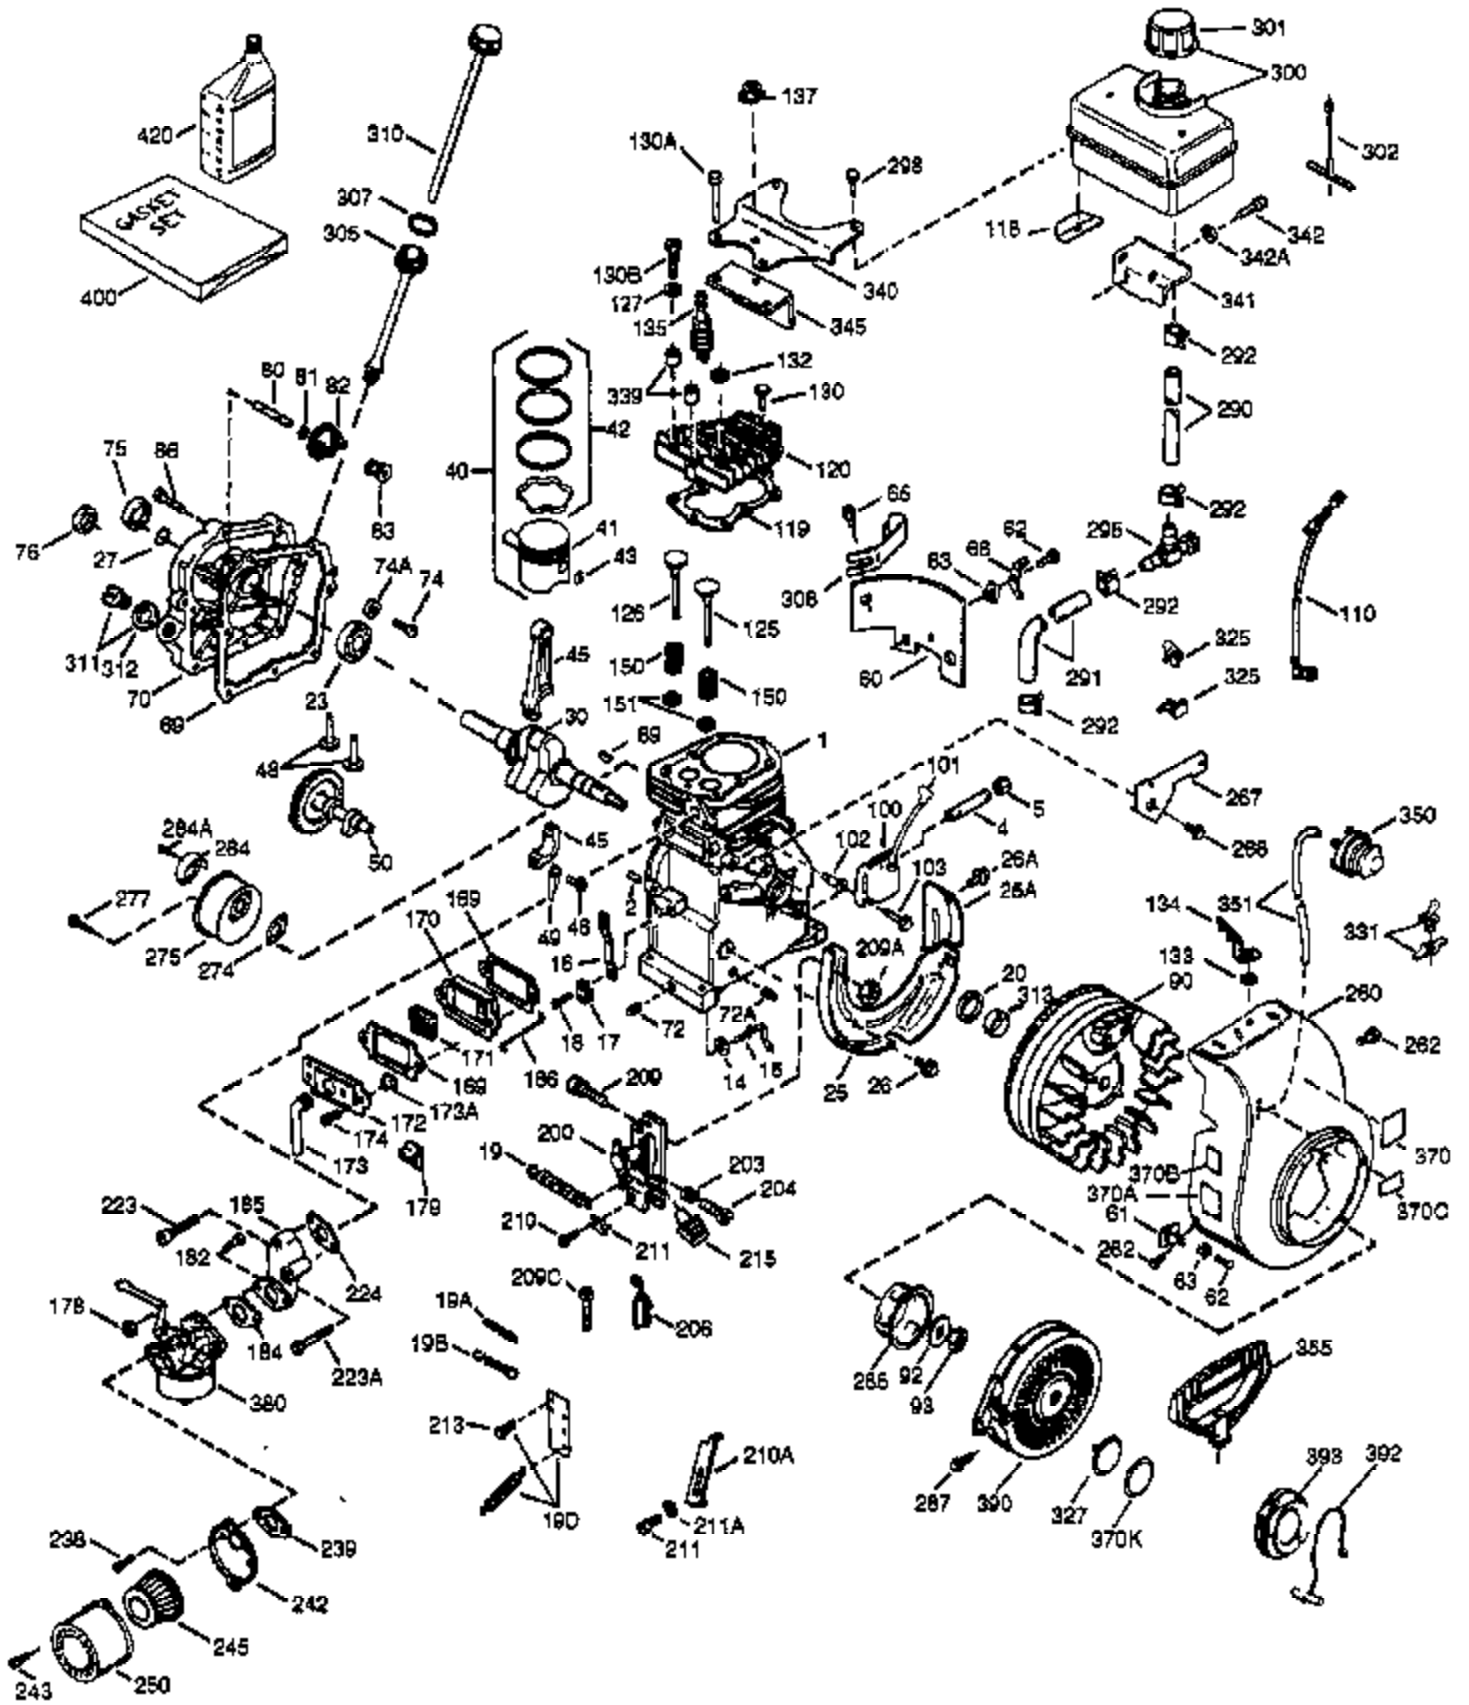

ILLUSTRATION SHOWS TYPICAL PARTS ONLY. ORDER BY PART NUMBER. PARTS NOT LISTED ARE SUPPLIED BY OEM.

VIEW 1 OF 2

Ref #	Part Number	Qty	Description
1	36562	1	Cylinder (Incl. 2,20,72, 72A & 125)
2	26727	2	Dowel Pin
14	28277	1	Washer
15	31334	1	Governor Rod
16	37729	1	Governor Lever
17	29916	1	Governor Lever Clamp
18	651018	1	Screw, T-15, 8-32 x 19/64"
19D	33857	2	Extension Spring Ass'y. (Incl. 213)
19	31426	1	Extension Spring
20	32600	1	Oil Seal
25A	35883	1	Baffle Extension
25	36552	1	Blower Housing Baffle (Incl. 262)
26A	650926	1	Screw, 8-32 x 21/64"
26	650802	2	Screw, 1/4-20 x 5/8"
30	35133	1	Crankshaft
40	40020	1	Piston, Pin & Ring Set (Std.)
40	40021	1	Piston, Pin & Ring Set (.010" OS)
41	40018	1	Piston & Pin Ass'y. (Std.) (Incl. 43)
41	40019	1	Piston & Pin Ass'y. (.010" OS) (Incl. 43)
42	40022	1	Ring Set (Std.)
42	40023	1	Ring Set (.010" OS)
43	20381	2	Piston Pin Retaining Ring
45	32875A	1	Connecting Rod Ass'y. (Incl. 46 & 49)
46	32610A	2	Connecting Rod Bolt
48	27241	2	Valve Lifter
49	32654	1	Oil Dipper
50	32197A	1	Camshaft (MCR)
60	29745	1	Blower Housing Extension
62	650760	1	Screw, 8-32 X 3/8"
63	28545	1	Grommet
65	650128	1	Screw, 10-24 X 1/2"
69	27677A	1	* Cylinder Cover Gasket
70	32700B	1	Cylinder Cover (Incl. 75 thru 83,311)
72	27642	1	Oil Drain Plug
72A	28582	1	Oil Drain Plug
75	27897	1	Oil Seal
80	30574A	1	Governor Shaft
81	30590A	1	Washer
82	30591	1	Governor Gear Ass'y. (Incl. 81)
83	30588A	1	Governor Spool
86	650488	7	Screw, 1/4-20 x 1-1/4"
89	610961	1	Flywheel Key
90	611195	1	Flywheel
92	650815	1	Belleville Washer
93	650816	1	Flywheel Nut
100	34443C	1	Solid State Ignition
101	610118	1	Spark Plug Cover
102	651024	2	Solid State Mounting Stud
103A	650767	1	Screw, 8-32 x 27/64"
103	651007	2	Screw, T-15, 10-24 X 15/16"
110	37601	1	Ground Wire
110C	36964	1	Ground Wire
110B	37602	1	Ground Wire
110A	37798	1	Ground Wire
111A	611224	1	Rocker Switch
119	36437	1	* Cylinder Head Gasket
120	36438	1	Cylinder Head (Incl. 130)
125	36471	1	Exhaust Valve (Std.) (Incl. 151)