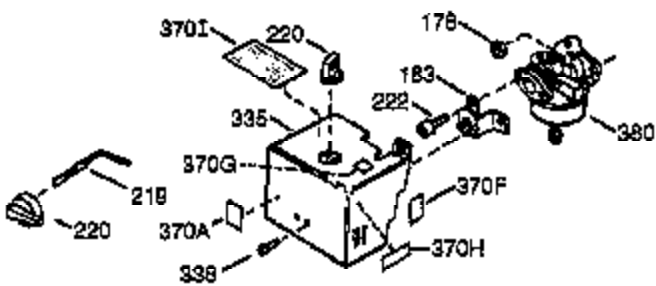

ILLUSTRATION SHOWS TYPICAL PARTS ONLY. ORDER BY PART NUMBER. PARTS NOT LISTED ARE SUPPLIED BY OEM.

VIEW 2 OF 2