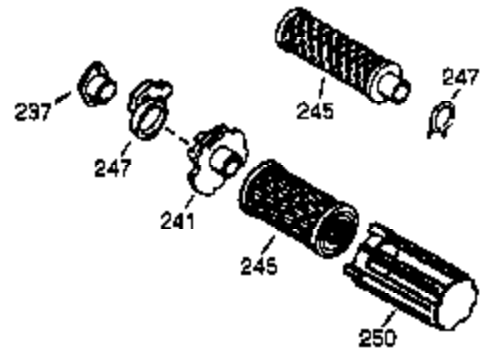

ILLUSTRATION SHOWS TYPICAL PARTS ONLY. ORDER BY PART NUMBER. PARTS NOT LISTED ARE SUPPLIED BY OEM.

VIEW 2 OF 2