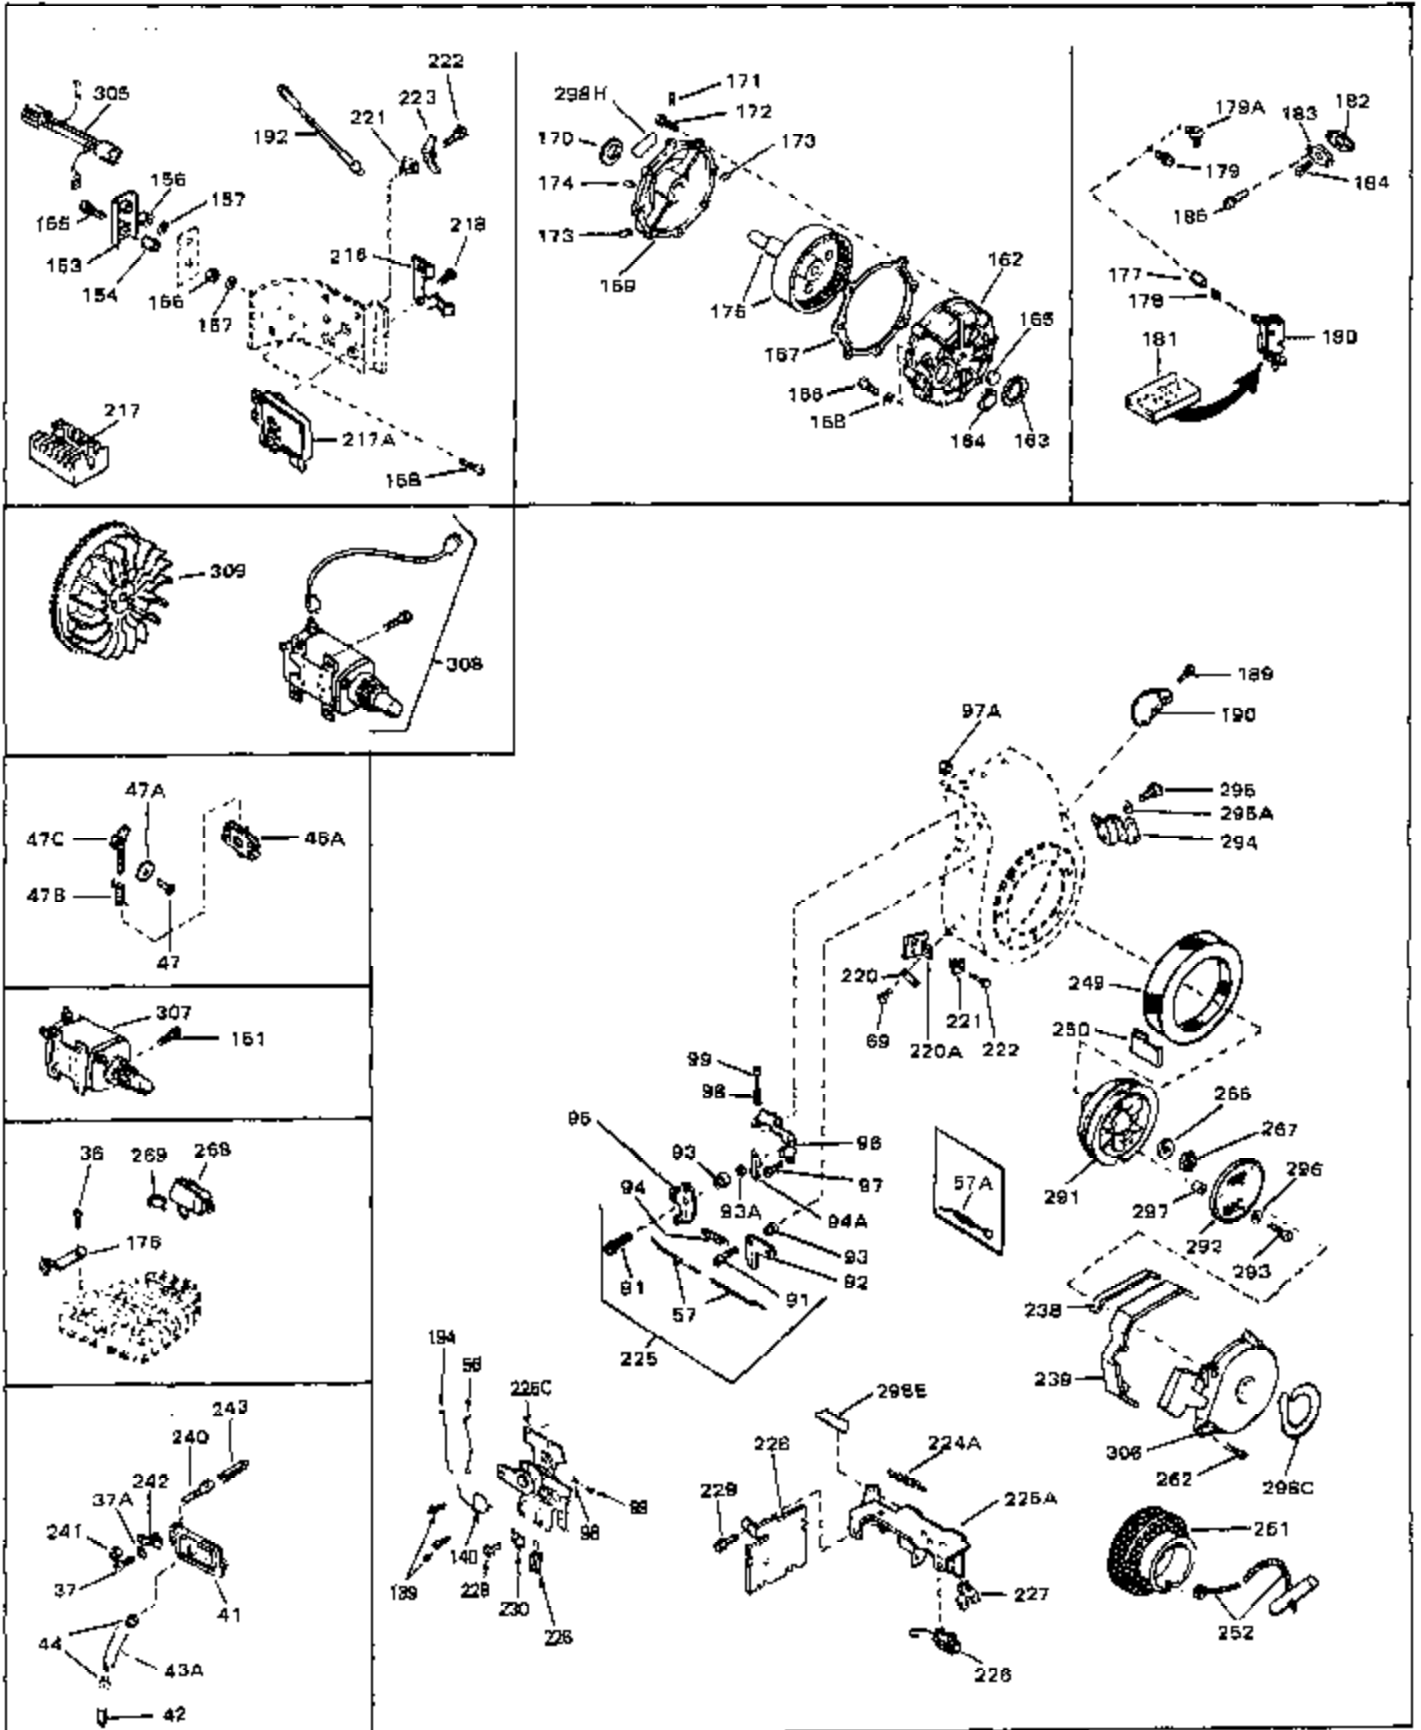

Ref #	Part Number	Qty	Description
36	650694A	0	Screw, Hex flange hd., 5/16-18 x 2
36	650695A	0	Screw, Hex flange hd., 5/16-18 x 2-1/4
36	650697A	0	Screw, Hex flange hd., 5/16-18 x 2-1/2
37	650128	0	Screw
37	650597	0	Screw, Hex washer hd., 10-24 x 5/8
37A	27261	0	Washer, Flat
41	28425	0	Cover, Valve chamber
56	31710	0	Link, Throttle
69	29747A	0	Screw
98	28569	0	Spring, Compression
98	31342	0	Spring, Compression
98	32924	0	Spring, Compression
99	29500	0	Screw, Fil. hd. mach., Sems, 8-32 x 3/4
99	650549	0	Screw
99	650688	0	Screw, Hex hd., 10-32 x 1-5/16" (Drilled
182	32683	0	Gasket, Fuel pump
183	32955	0	Cover, Fuel pump pad
184	9556	0	Plug, Oil drain (Sq. hd. pipe, 1/8-27)
185	30688	0	Screw, Hex hd. Sems, 1/4-20 x 1/2
225	730152	0	Control Assy., Speed
226	610973	0	Terminal Assy.
227	33177	0	Terminal
229	28942	0	Screw
230	27793	0	Clip, Conduit
262	29716	0	Screw
266	650815	0	Washer, Belleville
267	8115	0	Nut, Hex
305	33018	0	Harness, Adapter
306	590420	0	Starter, Rewind
308	32386	0	Starter Motor Kit (110-120 Volt)
308	32901	0	Starter Motor Kit (110-120 Volt)
308	33328	0	Starter Motor Kit (110-120 Volt)
308	33328A	0	Starter Motor Kit (110-120 Volt)
308	33518	0	Starter Motor Kit (110-120 Volt)
308	33518A	0	Starter Motor Kit (110-120 Volt)
308	33518B	0	Starter Motor Kit (110-120 Volt)
309	30811A	0	Flywheel