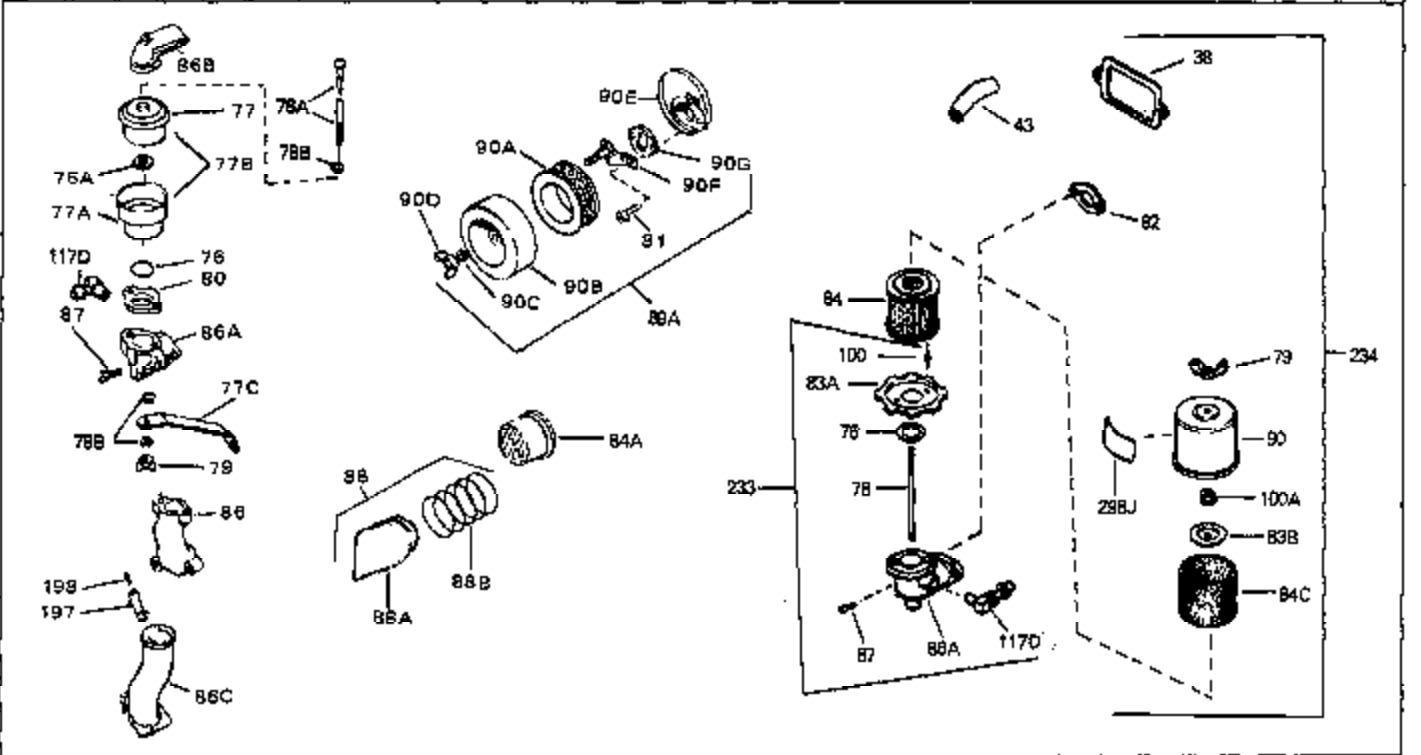

Ref #	Part Number	Qty	Description
35	26073	0	Washer, Connecting rod bolt
35	650570	0	Washer, Flat
35	650691	0	Washer, Flat
36	650694A	0	Screw, Hex flange hd., 5/16-18 x 2
36	650695A	0	Screw, Hex flange hd., 5/16-18 x 2-1/4
36	650697A	0	Screw, Hex flange hd., 5/16-18 x 2-1/2
38	27896	0	Gasket, Breather cover
43	27627	0	Tube, Breather
81	28820	0	Screw
81	30196	0	Screw
81	650521	0	Screw
82	27272	0	Gasket, Air cleaner
86A	34697	0	Elbow, Air cleaner
89A	730128	0	Cleaner Assy., Air
111	33167	0	Bracket, Lower fuel tank
112B	33166A	0	Bracket, Upper fuel tank
113A	650665	0	Screw
113	650561	0	Screw
117B	33053	0	Valve, Fuel strainer & shut-off
121E	391026	0	Muffler
124A	33171	0	Screen, Muffler
124B	33185	0	Cover & Tube, Muffler
124	650578	0	Screw
125	27930	0	Gasket, Exhaust
134	31288	0	Muffler Adapter Kit
135	730130	0	Muffler Adapter Kit
136	6021A	0	Screw, Hex flange hd., 5/16-18 x 1-1/2
137	650697A	0	Screw, Hex flange hd., 5/16-18 x 2-1/2
138	30196	0	Screw
233	34819	0	Elbow Assy., Air cleaner
234	730561	0	Air Cleaner Kit, Dual Element upright,
273	650687	0	Screw, Pan hd. self-tap, 10-32 x 5/16