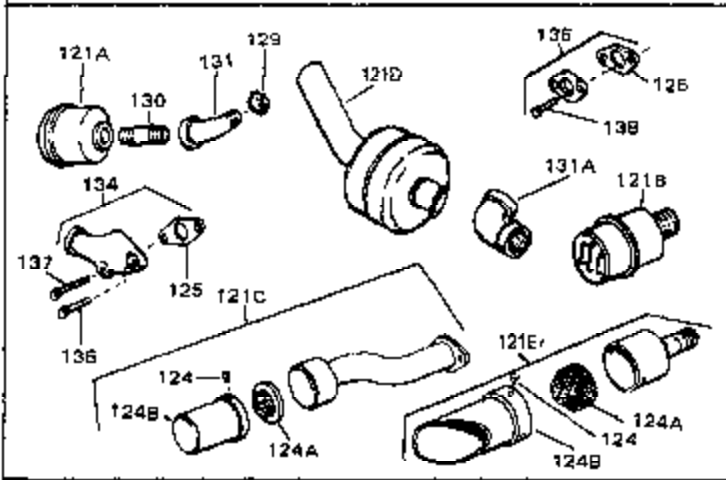

Ref #	Part Number	Qty	Description
35	26073	0	Washer, Connecting rod bolt
35	650570	0	Washer, Flat
35	650691	0	Washer, Flat
36	650694A	0	Screw, Hex flange hd., 5/16-18 x 2
36	650695A	0	Screw, Hex flange hd., 5/16-18 x 2-1/4
36	650697A	0	Screw, Hex flange hd., 5/16-18 x 2-1/2
38	27896	0	Gasket, Breather cover
43	27627	0	Tube, Breather
81	28820	0	Screw
81	30196	0	Screw
81	650521	0	Screw
82	27272	0	Gasket, Air cleaner
86A	34697	0	Elbow, Air cleaner
89A	730128	0	Cleaner Assy., Air
111	33167	0	Bracket, Lower fuel tank
112B	33166A	0	Bracket, Upper fuel tank
113A	650665	0	Screw
113	650561	0	Screw
117B	33053	0	Valve, Fuel strainer & shut-off
121E	391026	0	Muffler
124A	33171	0	Screen, Muffler
124B	33185	0	Cover & Tube, Muffler
124	650578	0	Screw
125	27930	0	Gasket, Exhaust
134	31288	0	Muffler Adapter Kit
135	730130	0	Muffler Adapter Kit
136	6021A	0	Screw, Hex flange hd., 5/16-18 x 1-1/2
137	650697A	0	Screw, Hex flange hd., 5/16-18 x 2-1/2
138	30196	0	Screw
233	34819	0	Elbow Assy., Air cleaner
234	730561	0	Air Cleaner Kit, Dual Element upright,
273	650687	0	Screw, Pan hd. self-tap, 10-32 x 5/16