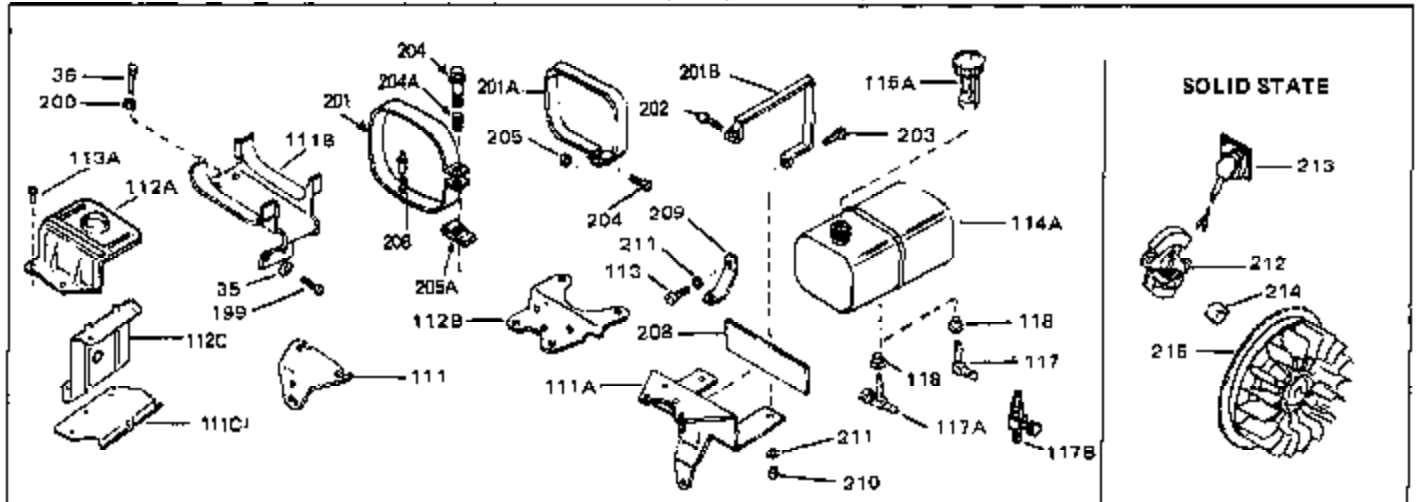

Ref #	Part Number	Qty	Description
35	26073	0	Washer, Connecting rod bolt
35	650570	0	Washer, Flat
35	650691	0	Washer, Flat
36	650694A	0	Screw, Hex flange hd., 5/16-18 x 2
36	650695A	0	Screw, Hex flange hd., 5/16-18 x 2-1/4
36	650697A	0	Screw, Hex flange hd., 5/16-18 x 2-1/2
38	27896	0	Gasket, Breather cover
43	27627	0	Tube, Breather
81	28820	0	Screw
81	30196	0	Screw
81	650521	0	Screw
82	27272	0	Gasket, Air cleaner
86A	34697	0	Elbow, Air cleaner
89A	730128	0	Cleaner Assy., Air
111	33167	0	Bracket, Lower fuel tank
112B	33166A	0	Bracket, Upper fuel tank
113A	650665	0	Screw
113	650561	0	Screw
117B	33053	0	Valve, Fuel strainer & shut-off
121E	391026	0	Muffler
124A	33171	0	Screen, Muffler
124B	33185	0	Cover & Tube, Muffler
124	650578	0	Screw
125	27930	0	Gasket, Exhaust
134	31288	0	Muffler Adapter Kit
135	730130	0	Muffler Adapter Kit
136	6021A	0	Screw, Hex flange hd., 5/16-18 x 1-1/2
137	650697A	0	Screw, Hex flange hd., 5/16-18 x 2-1/2
138	30196	0	Screw
233	34819	0	Elbow Assy., Air cleaner
234	730561	0	Air Cleaner Kit, Dual Element upright,
273	650687	0	Screw, Pan hd. self-tap, 10-32 x 5/16