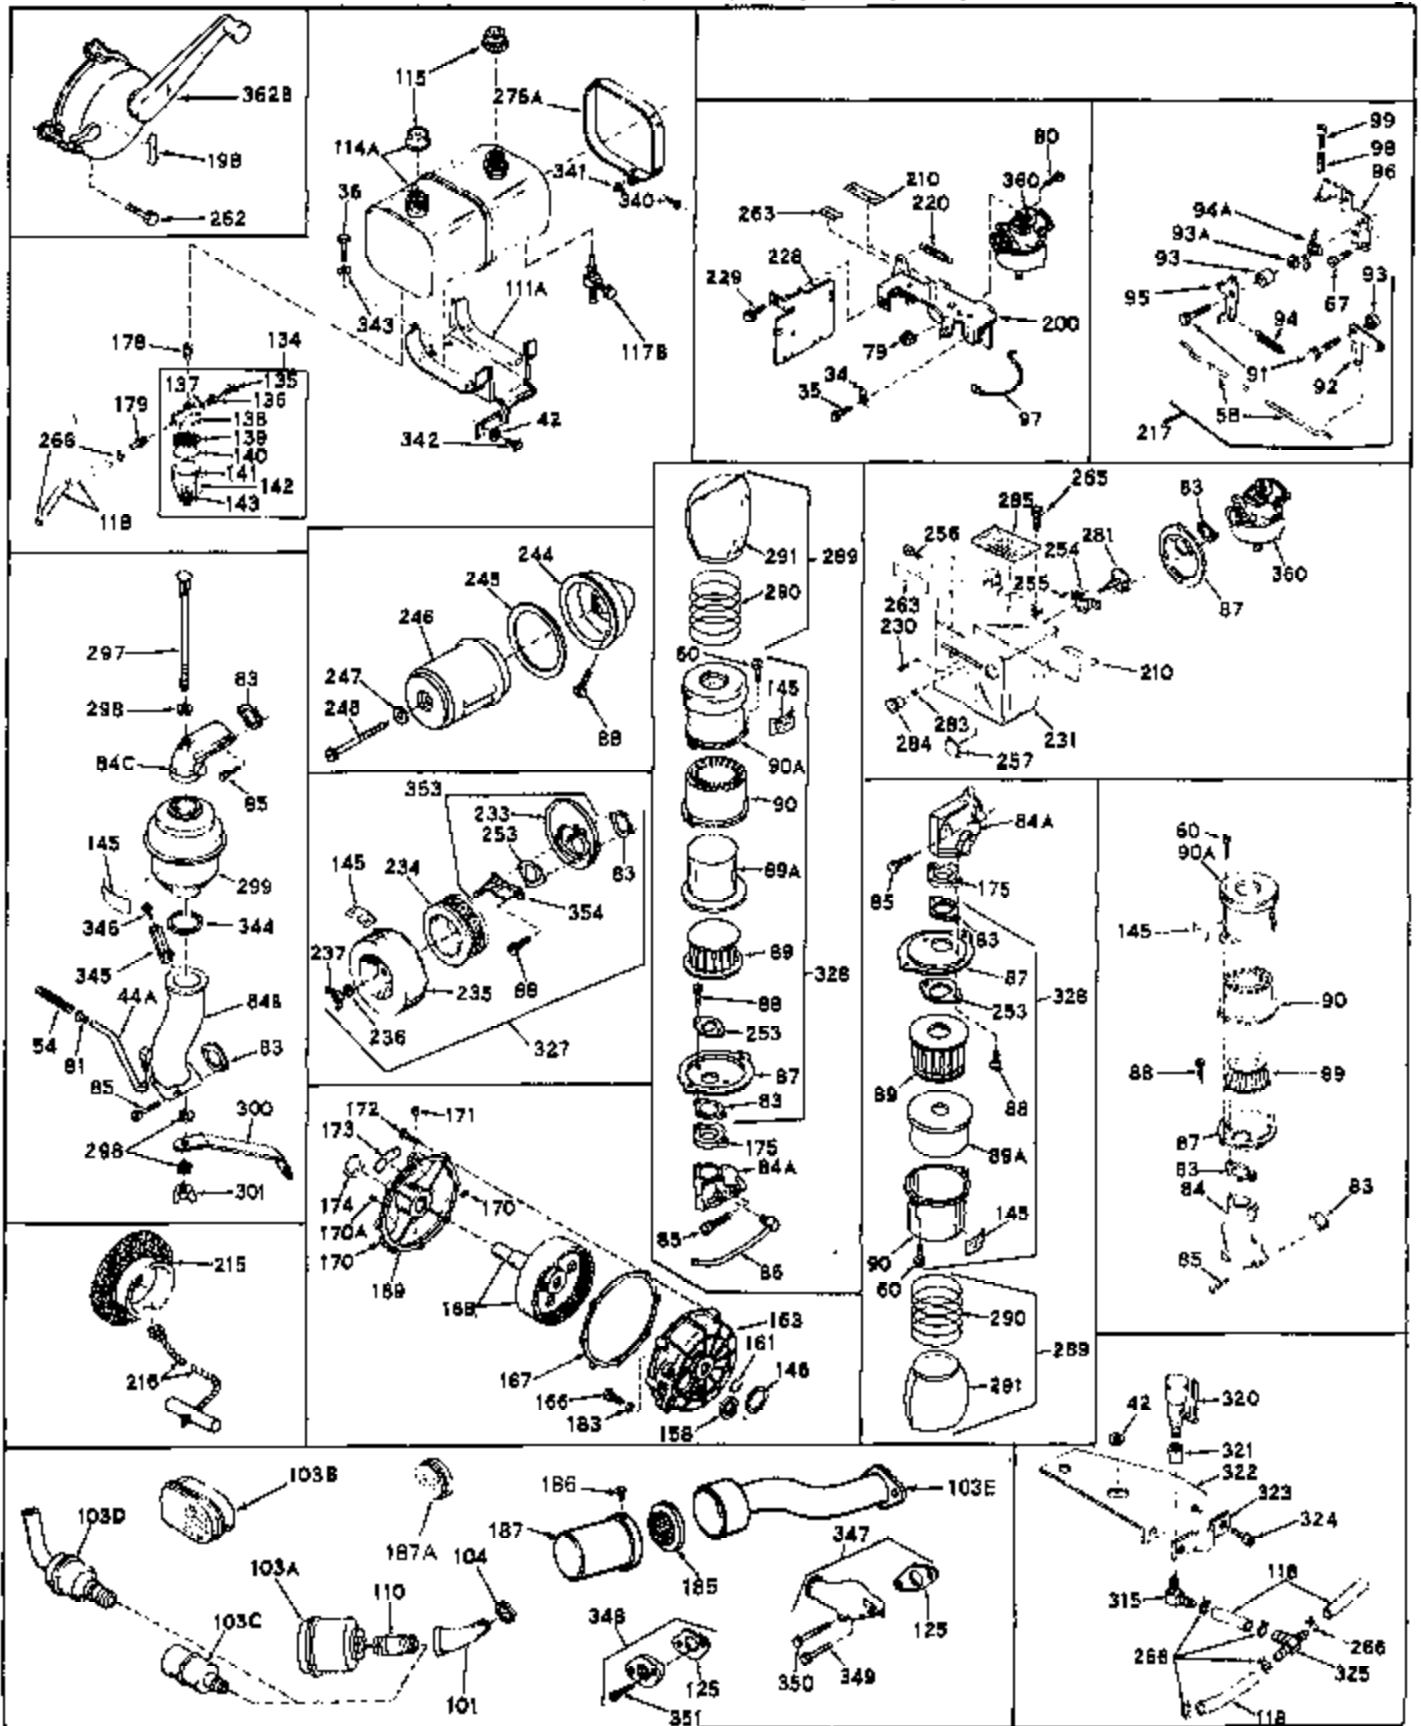

Ref #	Part Number	Qty	Description
34	27793	0	Clip, Conduit
35	28942	0	Screw
36	650694	0	Screw, Hex hd. cap, 5/16-18 x 2
36	650695	0	Screw, Hex hd. cap, 5/16-18 x 2-1/4 (Grade 8)
36	650697	0	Screw, Hex hd. cap, 5/16-18 x 2-1/2
42	26073	0	Washer, Connecting rod bolt
54	28819	0	Spring, Fuel line
54	31778	0	Spring, Coil
60	650152	0	Screw
67	650399	0	Screw, Phil. fil. hd. Sems, 10-32 x 5/8
79	29752	0	Nut
80	650572	0	Screw
83	27272	0	Gasket, Air cleaner
85	29786	0	Screw
85	650163	0	Screw, Fil. hd. Sems, 10-32 x 7/8
85	650416	0	Screw, Rd. hd. Sems, 10-32 x 1
85	650605	0	Screw
87	31691	0	Bracket, Air cleaner
88	650521	0	Screw
88	28820	0	Screw
88	650399	0	Screw, Phil. fil. hd. Sems, 10-32 x 5/8
89A	31700	0	Element, Air cleaner
90	31692	0	Body, Air cleaner
91	30312	0	Screw, Hex washer hd. Sems, 10-32 x 1/2
98	28569	0	Spring, Compression
98	32924	0	Spring, Compression
99	29500	0	Screw, Fil. hd. mach., Sems, 8-32 x 3/4
99	650223	0	Screw, Fil. slotted hd. Sems, 8-32 x 5/8
99	650688	0	Screw, Hex hd., 10-32 x 1-5/16" (Drilled)
104	28443	0	Nut, Conduit (1/8" thick)
104	32862	0	Nut, Conduit (1/4" thick)
115	32387A	0	Cap, Fuel filler (Charcoal Plastic) (Spurt)
115	33032	0	Cap, Fuel filler (Red Plastic) (Spurt)
118	29774	0	Line, Fuel (Braided 8.25")
118	30705	0	Line, Fuel (Braided 16")
118	30962	0	Line, Fuel (Braided 32")
125	27930	0	Gasket, Exhaust
145	31871	0	Decal, Air cleaner
146	28451	0	Gasket, Housing
171	24590	0	Plug, Pipe
215	28301	0	Pulley, Starter
216	590343	0	Rope & Handle Assy., Starter
228	30820	0	Baffle, Heat
229	28942	0	Screw
230	650257	0	Screw, Pan hd. Sems, 8-32 x 5/16
253	30767	0	Spacer, Air cleaner
255	28820	0	Screw
256	650760	0	Screw
257	31291	0	Plug, Cover
262	29716	0	Screw
265	650701	0	Screw, Hex washer hd. shakeproof,
266	26460	0	Clamp, Fuel line
289	730512	0	Kit, Pre-cleaner
290	31667	0	Spring, Pre-cleaner bag
291	31668	0	Bag, Pre-cleaner
327	730128	0	Cleaner Assy., Air
328	730127	0	Cleaner Assy., Air (Poly)
342	29212	0	Screw