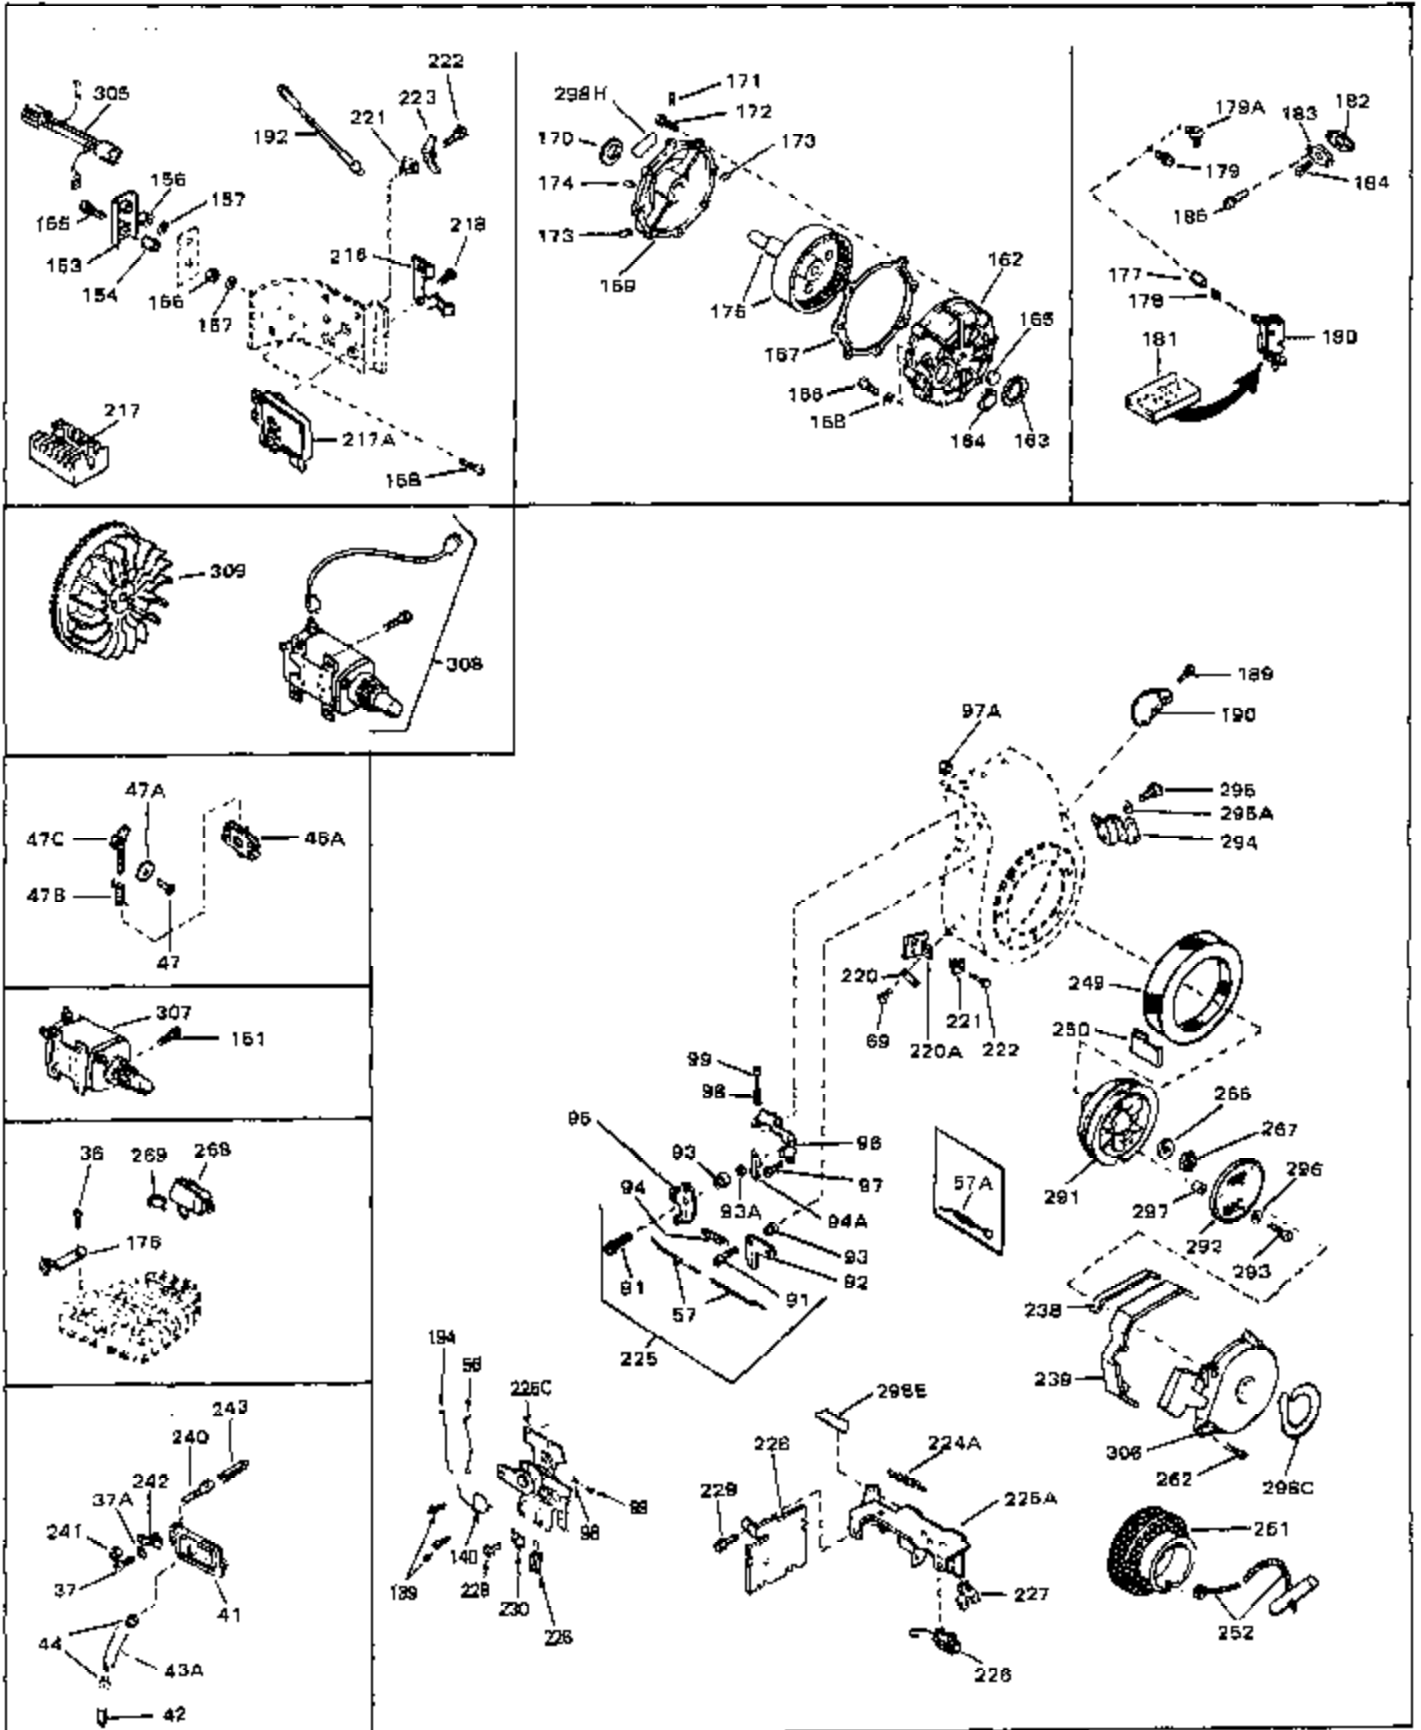

Ref #	Part Number	Qty	Description
36	650694A	0	Screw, Hex flange hd., 5/16-18 x 2
36	650695A	0	Screw, Hex flange hd., 5/16-18 x 2-1/4
36	650697A	0	Screw, Hex flange hd., 5/16-18 x 2-1/2
37	650128	0	Screw
37	650597	0	Screw, Hex washer hd., 10-24 x 5/8
37A	27261	0	Washer, Flat
41	28425	0	Cover, Valve chamber
56	31710	0	Link, Throttle
69	29747A	0	Screw
98	28569	0	Spring, Compression
98	31342	0	Spring, Compression
98	32924	0	Spring, Compression
99	650688	0	Screw, Hex hd., 10-32 x 1-5/16" (Drilled
99	29500	0	Screw, Fil. hd. mach., Sems, 8-32 x 3/4
99	650549	0	Screw
162	30516	0	Housing, Reducer
163	28451	0	Gasket, Housing
164	30256	0	Seal, Oil
165	28508	0	Plug, Expansion
166	28454	0	Screw
167	30517A	0	Gasket, Reduction cover
168	8274	0	Lockwasher
169	30798	0	Cover, Reducer
170	27897	0	Seal, Oil
171	24590	0	Plug, Pipe
172	30564	0	Screw
173	9556	0	Plug, Oil drain (Sq. hd. pipe, 1/8-27)
174	9556	0	Plug, Oil drain (Sq. hd. pipe, 1/8-27)
175	30797	0	Shaft & Gear Assy.
182	32683	0	Gasket, Fuel pump
183	32955	0	Cover, Fuel pump pad
184	9556	0	Plug, Oil drain (Sq. hd. pipe, 1/8-27)
185	30688	0	Screw, Hex hd. Sems, 1/4-20 x 1/2
225	730152	0	Control Assy., Speed
227	33177	0	Terminal
240	30845A	0	Bolt, Governor adjusting
241	33450	0	Nut, Lock
242	32328	0	Bracket, Speed adjusting
243	30886A	0	Spring, Governor bolt
262	29716	0	Screw
266	650815	0	Washer, Belleville
267	8115	0	Nut, Hex
298H	28973	0	Decal, Oil fill
305	33018	0	Harness, Adapter
306	590420	0	Starter, Rewind
308	32386	0	Starter Motor Kit (110-120 Volt)
308	32901	0	Starter Motor Kit (110-120 Volt)
308	33328	0	Starter Motor Kit (110-120 Volt)
308	33328A	0	Starter Motor Kit (110-120 Volt)
308	33518	0	Starter Motor Kit (110-120 Volt)
308	33518A	0	Starter Motor Kit (110-120 Volt)
308	33518B	0	Starter Motor Kit (110-120 Volt)
309	30811A	0	Flywheel