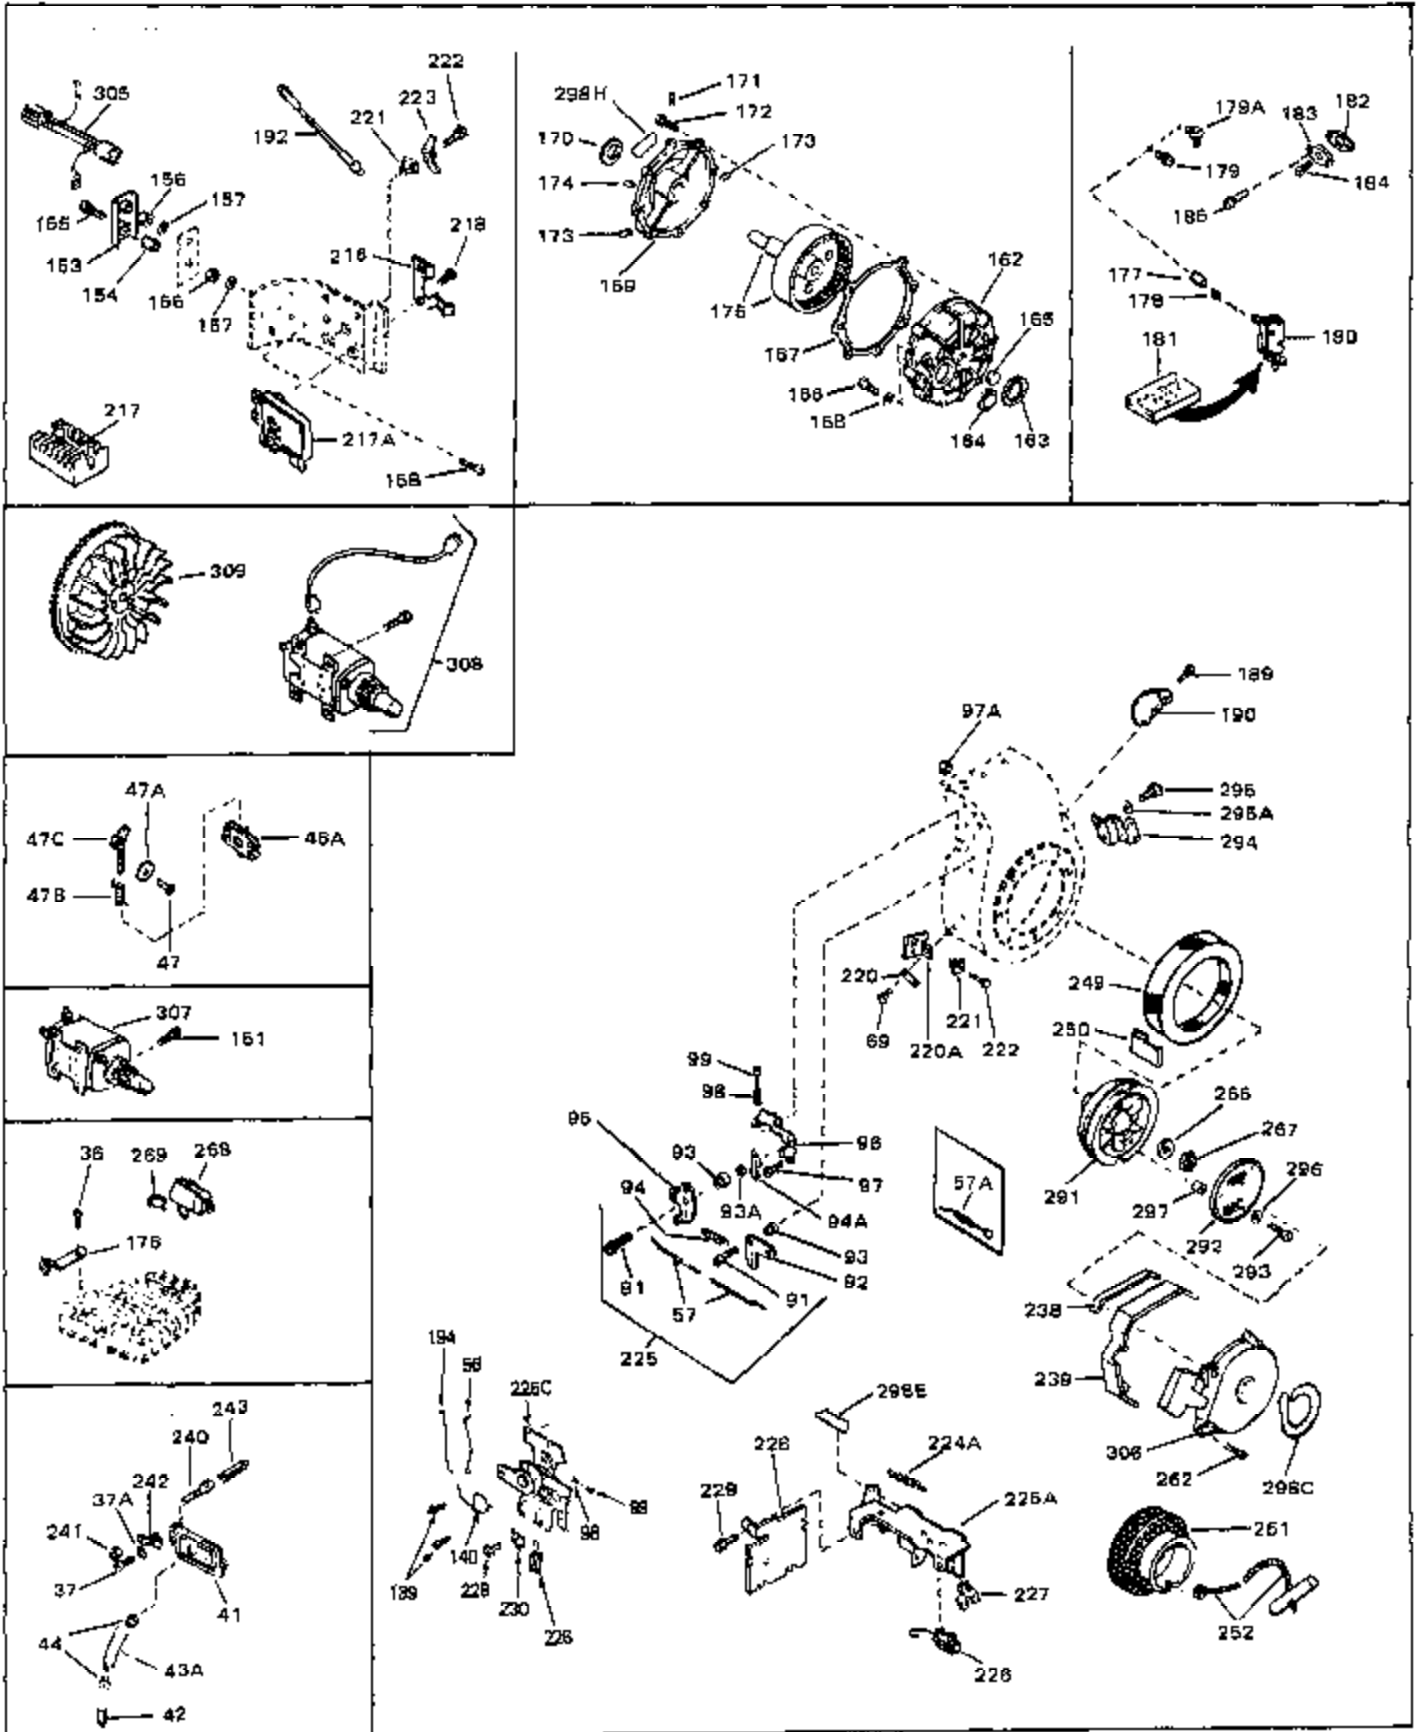

Ref #	Part Number	Qty	Description
36	650694A	0	Screw, Hex flange hd., 5/16-18 x 2
36	650695A	0	Screw, Hex flange hd., 5/16-18 x 2-1/4
36	650697A	0	Screw, Hex flange hd., 5/16-18 x 2-1/2
37	650128	0	Screw
37	650597	0	Screw, Hex washer hd., 10-24 x 5/8
37A	27261	0	Washer, Flat
41	28425	0	Cover, Valve chamber
56	31710	0	Link, Throttle
69	29747A	0	Screw
98	28569	0	Spring, Compression
98	31342	0	Spring, Compression
98	32924	0	Spring, Compression
99	650688	0	Screw, Hex hd., 10-32 x 1-5/16" (Drilled
99	29500	0	Screw, Fil. hd. mach., Sems, 8-32 x 3/4
99	650549	0	Screw
162	30516	0	Housing, Reducer
163	28451	0	Gasket, Housing
164	30256	0	Seal, Oil
165	28508	0	Plug, Expansion
166	28454	0	Screw
167	30517A	0	Gasket, Reduction cover
168	8274	0	Lockwasher
169	30798	0	Cover, Reducer
170	27897	0	Seal, Oil
171	24590	0	Plug, Pipe
172	30564	0	Screw
173	9556	0	Plug, Oil drain (Sq. hd. pipe, 1/8-27)
174	9556	0	Plug, Oil drain (Sq. hd. pipe, 1/8-27)
175	31760	0	Shaft & Gear Assy.
182	32683	0	Gasket, Fuel pump
183	32955	0	Cover, Fuel pump pad
184	9556	0	Plug, Oil drain (Sq. hd. pipe, 1/8-27)
185	30688	0	Screw, Hex hd. Sems, 1/4-20 x 1/2
225	730152	0	Control Assy., Speed
226	610973	0	Terminal Assy.
227	33177	0	Terminal
262	29716	0	Screw
266	650815	0	Washer, Belleville
267	8115	0	Nut, Hex
298C	32179	0	Decal, Super-start
298H	28973	0	Decal, Oil fill
305	33018	0	Harness, Adapter
306	590420	0	Starter, Rewind
308	32386	0	Starter Motor Kit (110-120 Volt)
308	32901	0	Starter Motor Kit (110-120 Volt)
308	33328	0	Starter Motor Kit (110-120 Volt)
308	33328A	0	Starter Motor Kit (110-120 Volt)
308	33518	0	Starter Motor Kit (110-120 Volt)
308	33518A	0	Starter Motor Kit (110-120 Volt)
308	33518B	0	Starter Motor Kit (110-120 Volt)
309	30811A	0	Flywheel