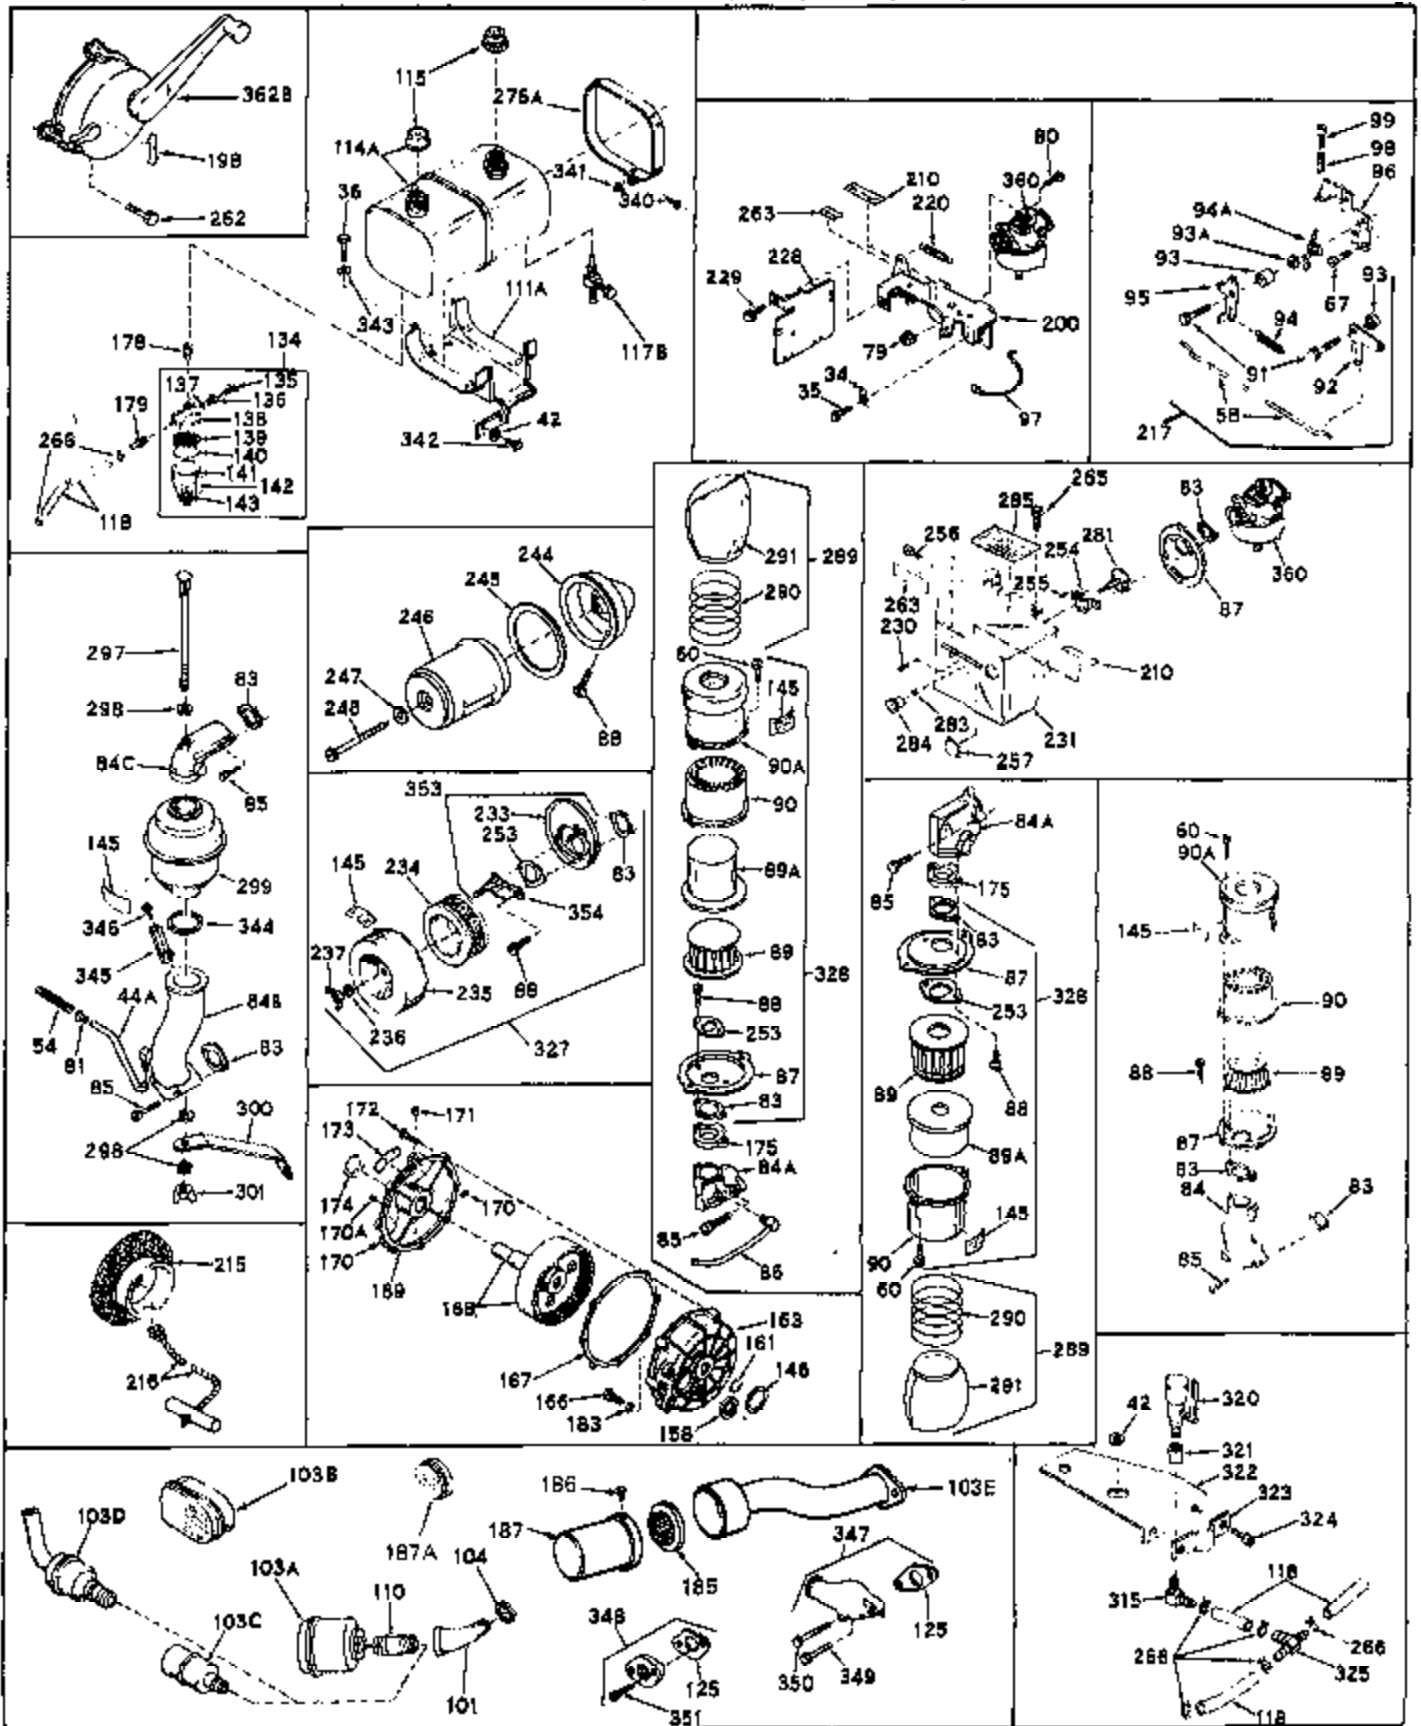

Ref #	Part Number	Qty	Description
34	27793	0	Clip, Conduit
35	28942	0	Screw
36	650694	0	Screw, Hex hd. cap, 5/16-18 x 2
36	650695	0	Screw, Hex hd. cap, 5/16-18 x 2-1/4 (Grade 8
36	650697	0	Screw, Hex hd. cap, 5/16-18 x 2-1/2
42	26073	0	Washer, Connecting rod bolt
44A	32447	0	Tube, Breather
54	28819	0	Spring, Fuel line
54	31778	0	Spring, Coil
60	650152	0	Screw
67	650399	0	Screw, Phil. fil. hd. Sems, 10-32 x 5/8
79	29752	0	Nut
80	650572	0	Screw
81	32446	0	Grommet, Breather tube
83	27272	0	Gasket, Air cleaner
85	29786	0	Screw
85	650163	0	Screw, Fil. hd. Sems, 10-32 x 7/8
85	650416	0	Screw, Rd. hd. Sems, 10-32 x 1
85	650605	0	Screw
87	31708	0	Bracket, Air cleaner
88	28820	0	Screw
88	650399	0	Screw, Phil. fil. hd. Sems, 10-32 x 5/8
88	650521	0	Screw
89A	31700	0	Element, Air cleaner
90	31692	0	Body, Air cleaner
91	30312	0	Screw, Hex washer hd. Sems, 10-32 x 1/2
98	28569	0	Spring, Compression
98	32924	0	Spring, Compression
99	29500	0	Screw, Fil. hd. mach., Sems, 8-32 x 3/4
99	650223	0	Screw, Fil. slotted hd. Sems, 8-32 x 5/8
99	650688	0	Screw, Hex hd., 10-32 x 1-5/16" (Drilled
104	28443	0	Nut, Conduit (1/8" thick)
104	32862	0	Nut, Conduit (1/4" thick)
115	32387A	0	Cap, Fuel filler (Charcoal Plastic) (Spurt
115	33032	0	Cap, Fuel filler (Red Plastic) (Spurt
118	29774	0	Line, Fuel (Braided 8.25")
118	30705	0	Line, Fuel (Braided 16")
118	30962	0	Line, Fuel (Braided 32")
125	27930	0	Gasket, Exhaust
145	31871	0	Decal, Air cleaner
146	28451	0	Gasket, Housing
171	24590	0	Plug, Pipe
215	28301	0	Pulley, Starter
216	590343	0	Rope & Handle Assy., Starter
228	30820	0	Baffle, Heat
229	28942	0	Screw
230	650257	0	Screw, Pan hd. Sems, 8-32 x 5/16
253	30767	0	Spacer, Air cleaner
255	28820	0	Screw
256	650760	0	Screw
257	31291	0	Plug, Cover
262	29716	0	Screw
265	650701	0	Screw, Hex washer hd. shakeproof,
266	26460	0	Clamp, Fuel line
289	730512	0	Kit, Pre-cleaner
290	31667	0	Spring, Pre-cleaner bag
291	31668	0	Bag, Pre-cleaner
327	730128	0	Cleaner Assy., Air