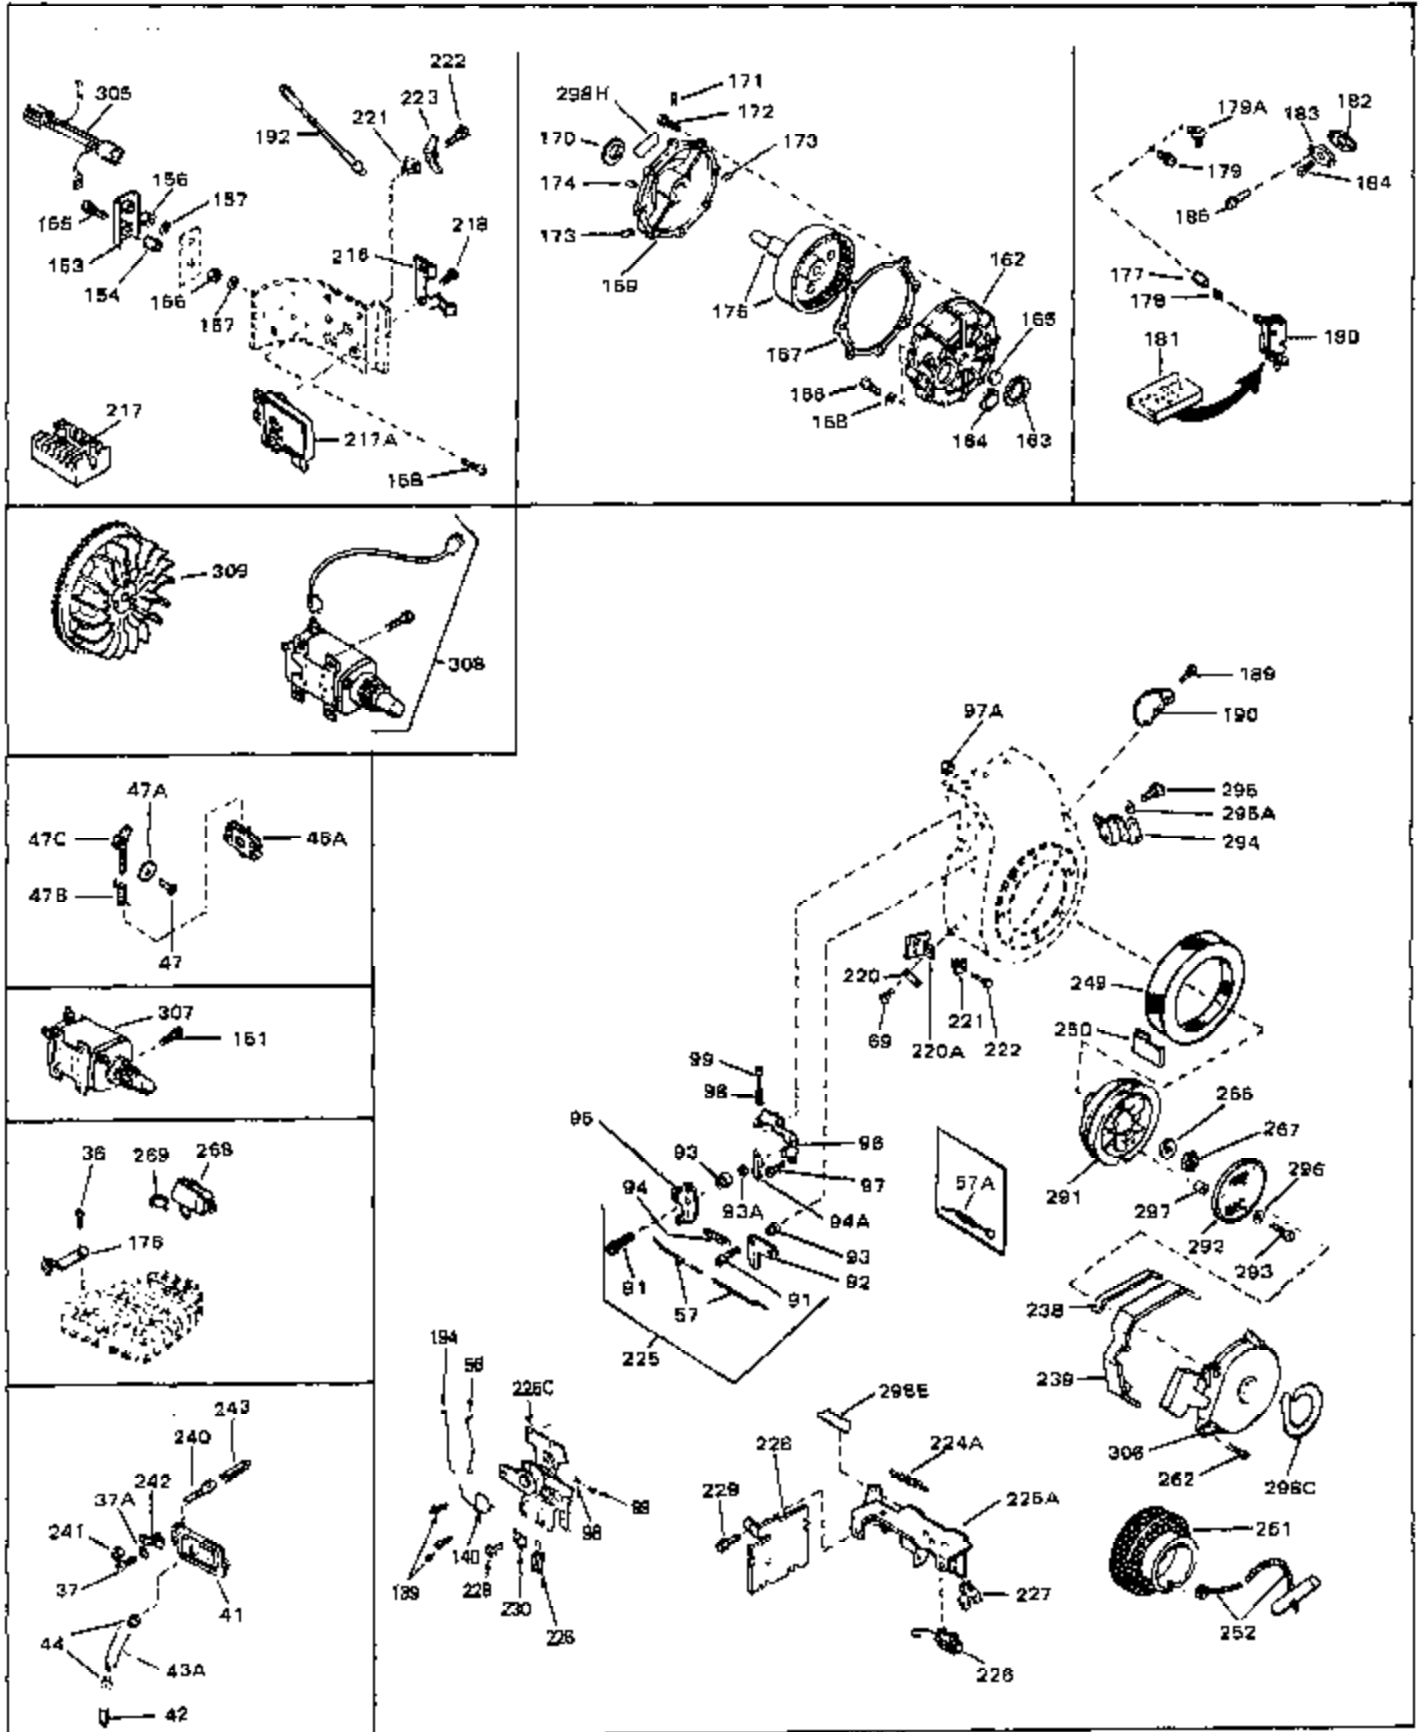

Ref #	Part Number	Qty	Description
36	650694A	0	Screw, Hex flange hd., 5/16-18 x 2
36	650695A	0	Screw, Hex flange hd., 5/16-18 x 2-1/4
36	650697A	0	Screw, Hex flange hd., 5/16-18 x 2-1/2
37	650128	0	Screw
37	650597	0	Screw, Hex washer hd., 10-24 x 5/8
37A	27261	0	Washer, Flat
41	28425	0	Cover, Valve chamber
43A	32447	0	Tube, Breather
44	32446	0	Grommet, Breather tube
56	31710	0	Link, Throttle
69	29747A	0	Screw
98	31342	0	Spring, Compression
98	32924	0	Spring, Compression
98	28569	0	Spring, Compression
99	29500	0	Screw, Fil. hd. mach., Sems, 8-32 x 3/4
99	650549	0	Screw
99	650688	0	Screw, Hex hd., 10-32 x 1-5/16" (Drilled
182	32683	0	Gasket, Fuel pump
183	32955	0	Cover, Fuel pump pad
184	9556	0	Plug, Oil drain (Sq. hd. pipe, 1/8-27)
185	30688	0	Screw, Hex hd. Sems, 1/4-20 x 1/2
225	730152	0	Control Assy., Speed
226	610973	0	Terminal Assy.
227	33177	0	Terminal
229	28942	0	Screw
230	27793	0	Clip, Conduit
262	29716	0	Screw
266	650815	0	Washer, Belleville
267	8115	0	Nut, Hex
305	33018	0	Harness, Adapter
306	590420	0	Starter, Rewind
308	32386	0	Starter Motor Kit (110-120 Volt)
308	32901	0	Starter Motor Kit (110-120 Volt)
308	33328	0	Starter Motor Kit (110-120 Volt)
308	33328A	0	Starter Motor Kit (110-120 Volt)
308	33518	0	Starter Motor Kit (110-120 Volt)
308	33518A	0	Starter Motor Kit (110-120 Volt)
308	33518B	0	Starter Motor Kit (110-120 Volt)
309	30811A	0	Flywheel