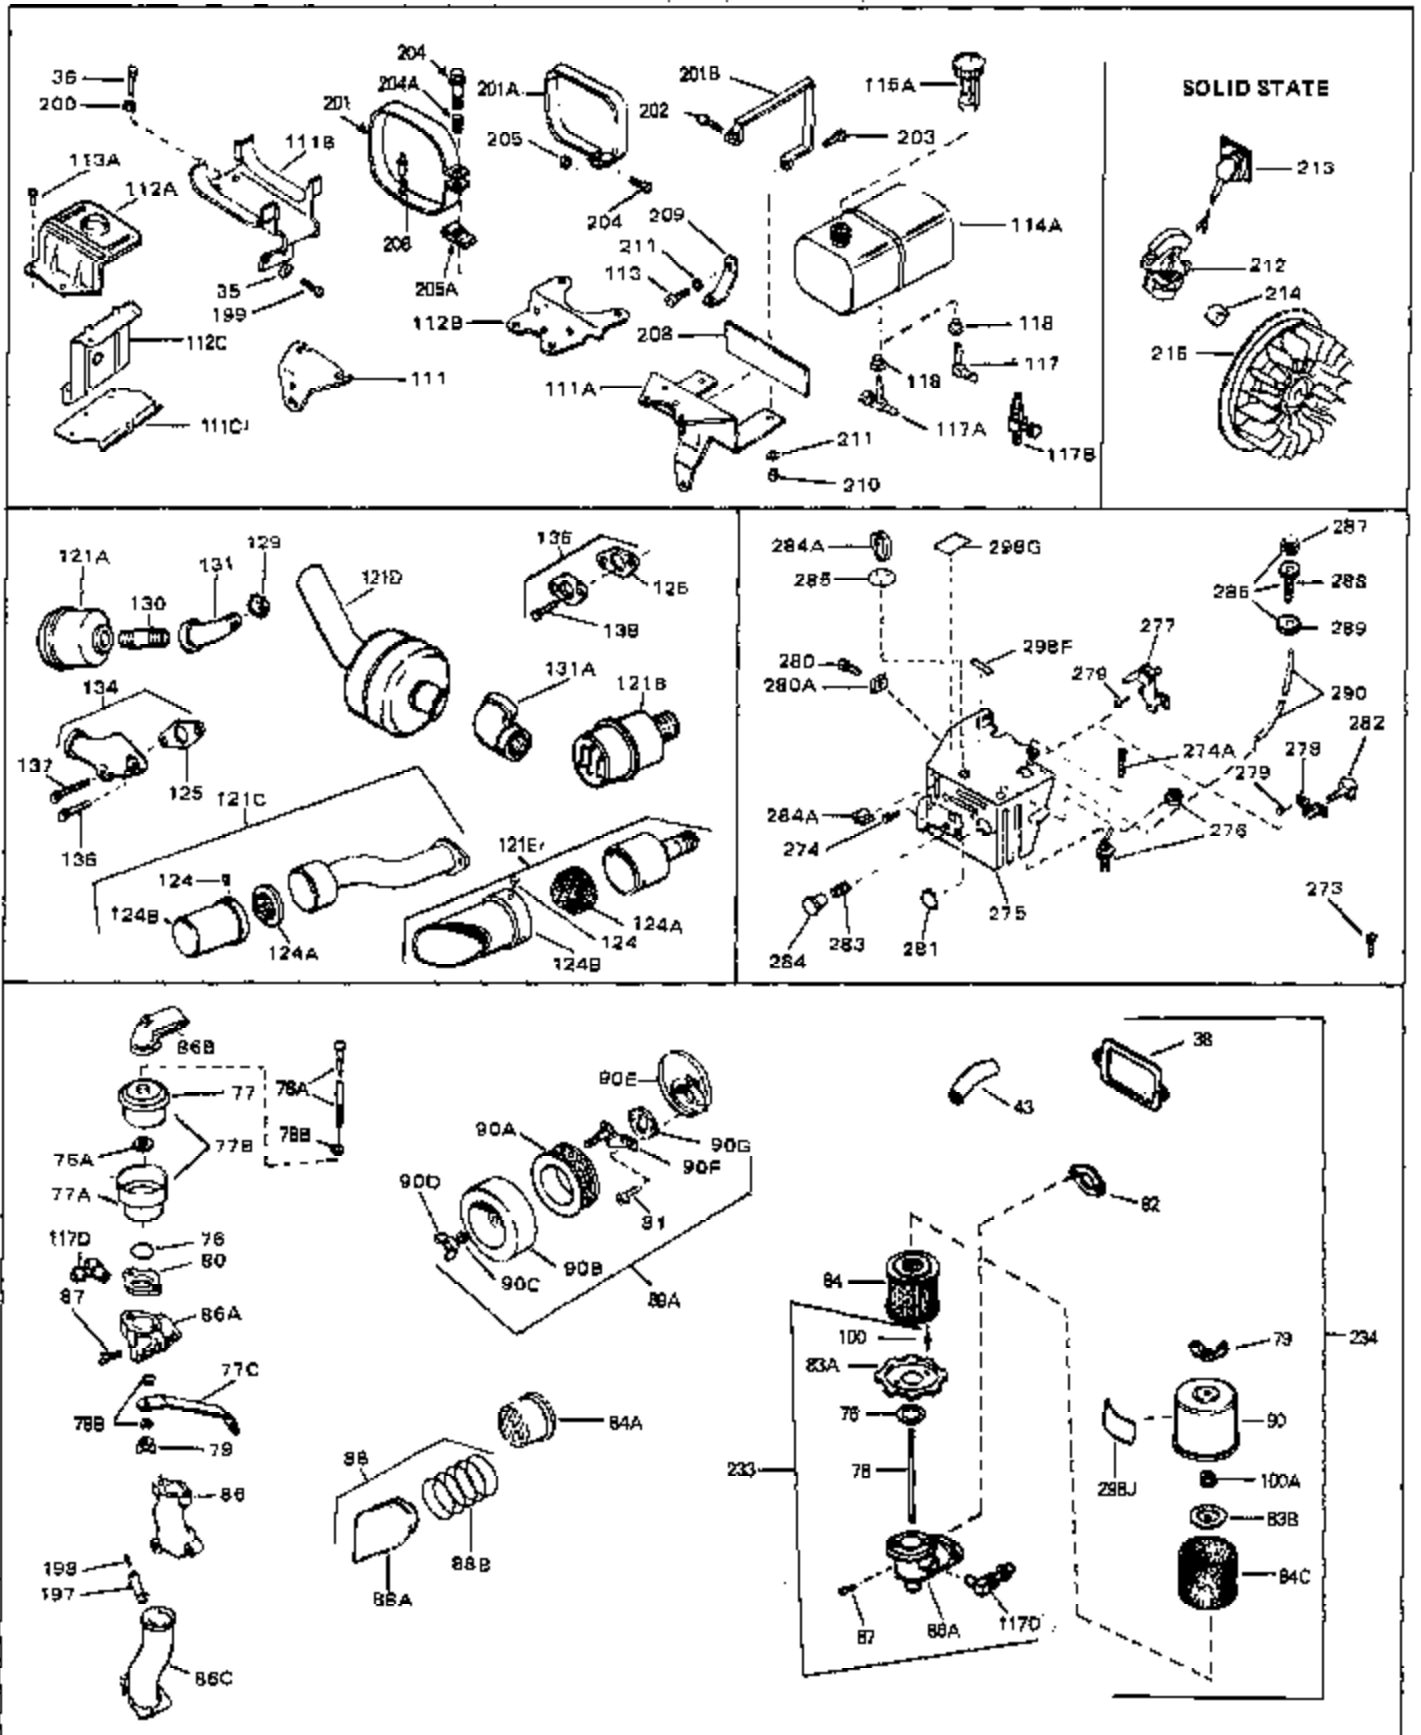

Ref #	Part Number	Qty	Description
35	26073	0	Washer, Connecting rod bolt
35	650570	0	Washer, Flat
35	650691	0	Washer, Flat
36	650694A	0	Screw, Hex flange hd., 5/16-18 x 2
36	650695A	0	Screw, Hex flange hd., 5/16-18 x 2-1/4
36	650697A	0	Screw, Hex flange hd., 5/16-18 x 2-1/2
38	27896	0	Gasket, Breather cover
81	28820	0	Screw
81	30196	0	Screw
81	650521	0	Screw
82	27272	0	Gasket, Air cleaner
84A	31700	0	Element, Air cleaner
86A	34697	0	Elbow, Air cleaner
89A	730128	0	Cleaner Assy., Air
111A	31694	0	Bracket, Fuel tank
113	650561	0	Screw
117	28584	0	Strainer & Elbow
117B	33053	0	Valve, Fuel strainer & shut-off
121E	391026	0	Muffler
124A	33171	0	Screen, Muffler
124B	33185	0	Cover & Tube, Muffler
124	650578	0	Screw
125	27930	0	Gasket, Exhaust
134	31288	0	Muffler Adapter Kit
135	730130	0	Muffler Adapter Kit
136	6021A	0	Screw, Hex flange hd., 5/16-18 x 1-1/2
137	650697A	0	Screw, Hex flange hd., 5/16-18 x 2-1/2
138	30196	0	Screw
201B	31697	0	Strap, Fuel tank
202	29212	0	Screw
203	6202	0	Screw
210	29752	0	Nut
233	34819	0	Elbow Assy., Air cleaner
234	730561	0	Air Cleaner Kit, Dual Element upright,
273	650687	0	Screw, Pan hd. self-tap, 10-32 x 5/16