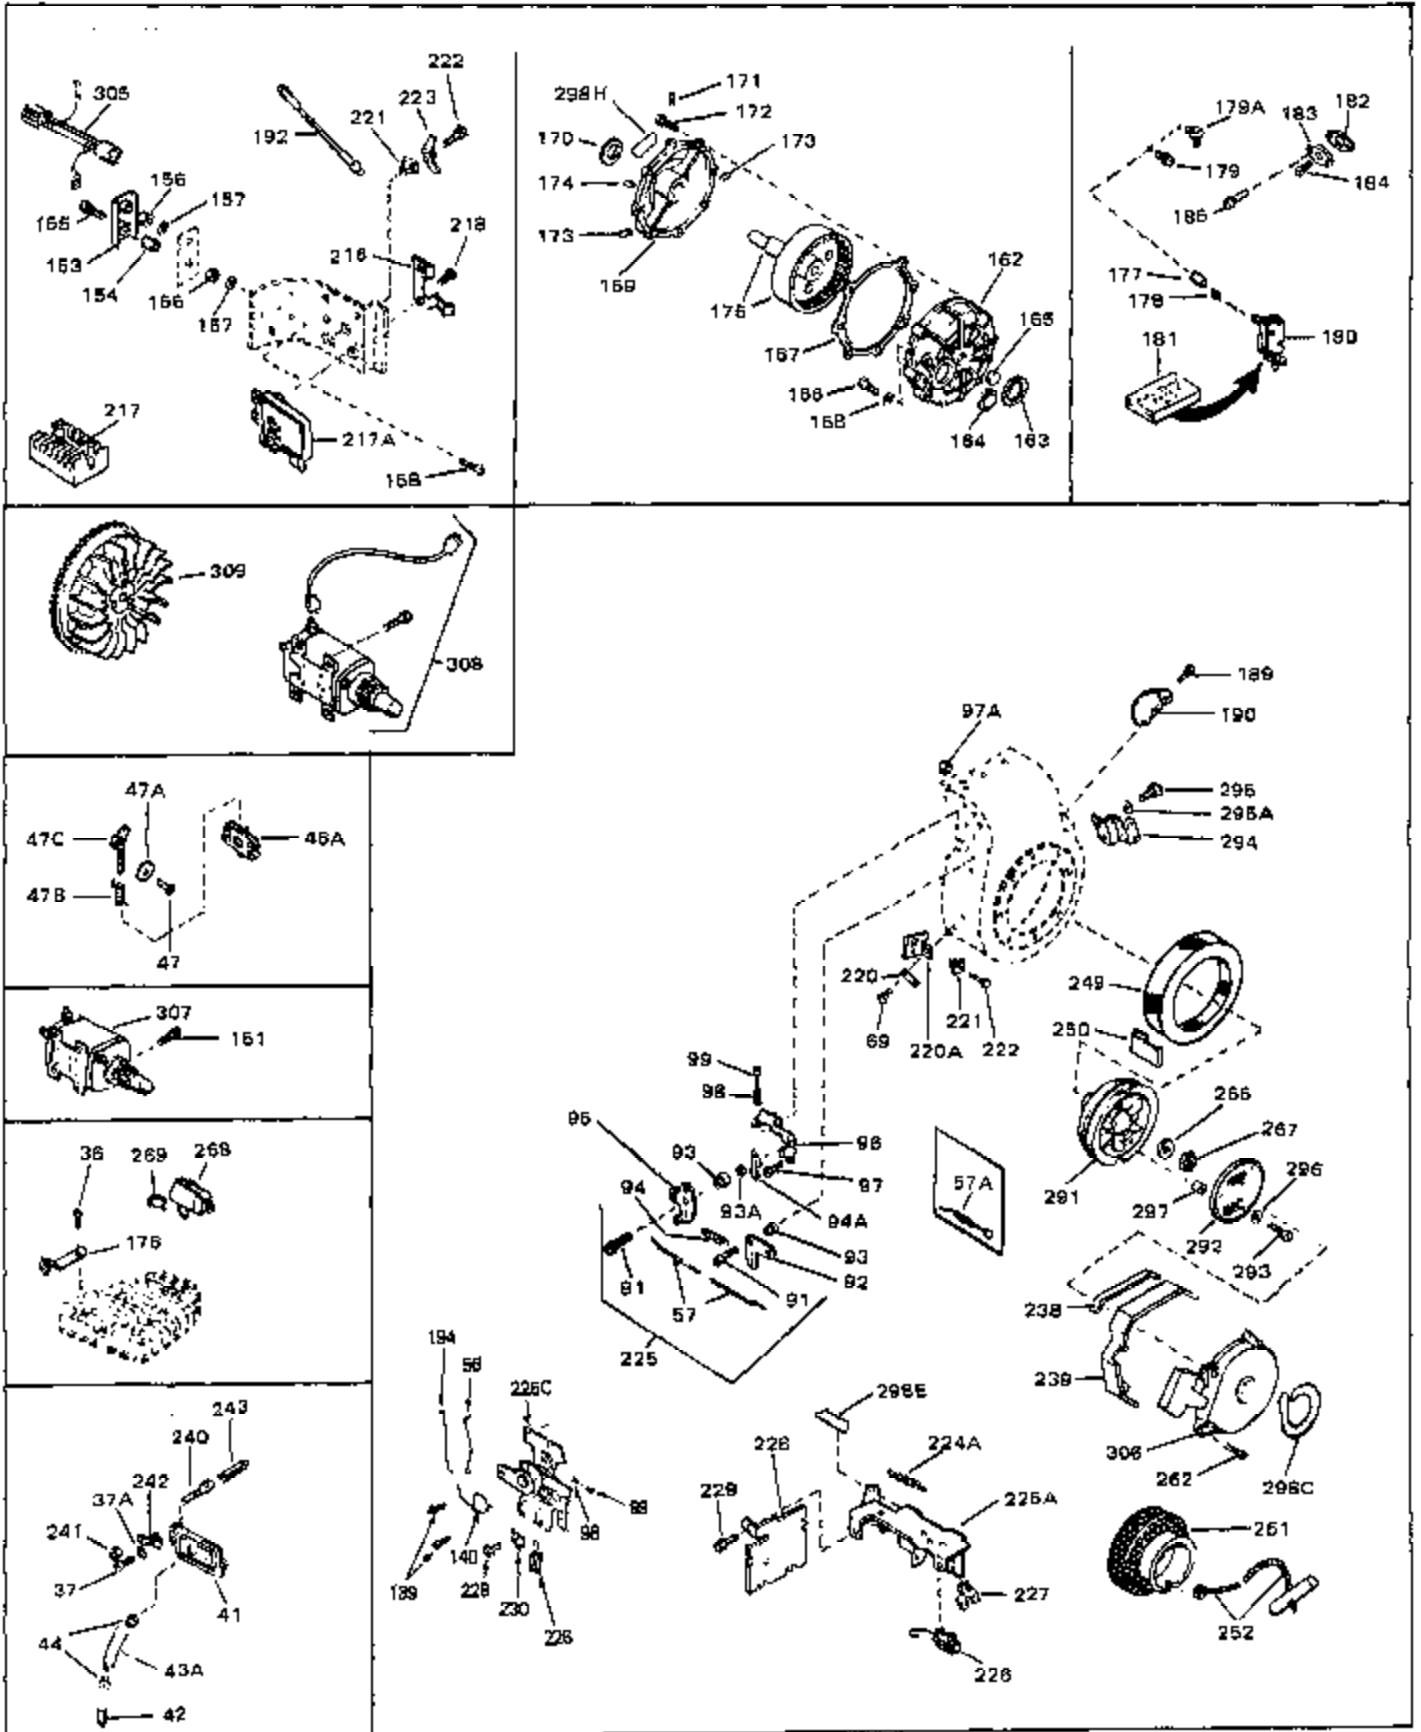

Ref #	Part Number	Qty	Description
36	650694A	0	Screw, Hex flange hd., 5/16-18 x 2
36	650695A	0	Screw, Hex flange hd., 5/16-18 x 2-1/4
36	650697A	0	Screw, Hex flange hd., 5/16-18 x 2-1/2
37	650128	0	Screw
37	650597	0	Screw, Hex washer hd., 10-24 x 5/8
37A	27261	0	Washer, Flat
41	28425	0	Cover, Valve chamber
56	31710	0	Link, Throttle
69	29747A	0	Screw
98	28569	0	Spring, Compression
98	31342	0	Spring, Compression
98	32924	0	Spring, Compression
99	650688	0	Screw, Hex hd., 10-32 x 1-5/16" (Drilled
99	29500	0	Screw, Fil. hd. mach., Sems, 8-32 x 3/4
99	650549	0	Screw
162	30516	0	Housing, Reducer
163	28451	0	Gasket, Housing
164	30256	0	Seal, Oil
165	28508	0	Plug, Expansion
166	28454	0	Screw
167	30517A	0	Gasket, Reduction cover
168	8274	0	Lockwasher
169	30798	0	Cover, Reducer
170	27897	0	Seal, Oil
171	24590	0	Plug, Pipe
172	30564	0	Screw
173	9556	0	Plug, Oil drain (Sq. hd. pipe, 1/8-27)
174	9556	0	Plug, Oil drain (Sq. hd. pipe, 1/8-27)
175	30797	0	Shaft & Gear Assy.
182	32683	0	Gasket, Fuel pump
183	32955	0	Cover, Fuel pump pad
184	9556	0	Plug, Oil drain (Sq. hd. pipe, 1/8-27)
185	30688	0	Screw, Hex hd. Sems, 1/4-20 x 1/2
225	730152	0	Control Assy., Speed
226	610973	0	Terminal Assy.
227	33177	0	Terminal
262	29716	0	Screw
266	650815	0	Washer, Belleville
267	8115	0	Nut, Hex
298H	28973	0	Decal, Oil fill
305	33018	0	Harness, Adapter
306	590420	0	Starter, Rewind
308	32386	0	Starter Motor Kit (110-120 Volt)
308	32901	0	Starter Motor Kit (110-120 Volt)
308	33328	0	Starter Motor Kit (110-120 Volt)
308	33328A	0	Starter Motor Kit (110-120 Volt)
308	33518	0	Starter Motor Kit (110-120 Volt)
308	33518A	0	Starter Motor Kit (110-120 Volt)
308	33518B	0	Starter Motor Kit (110-120 Volt)
309	30811A	0	Flywheel