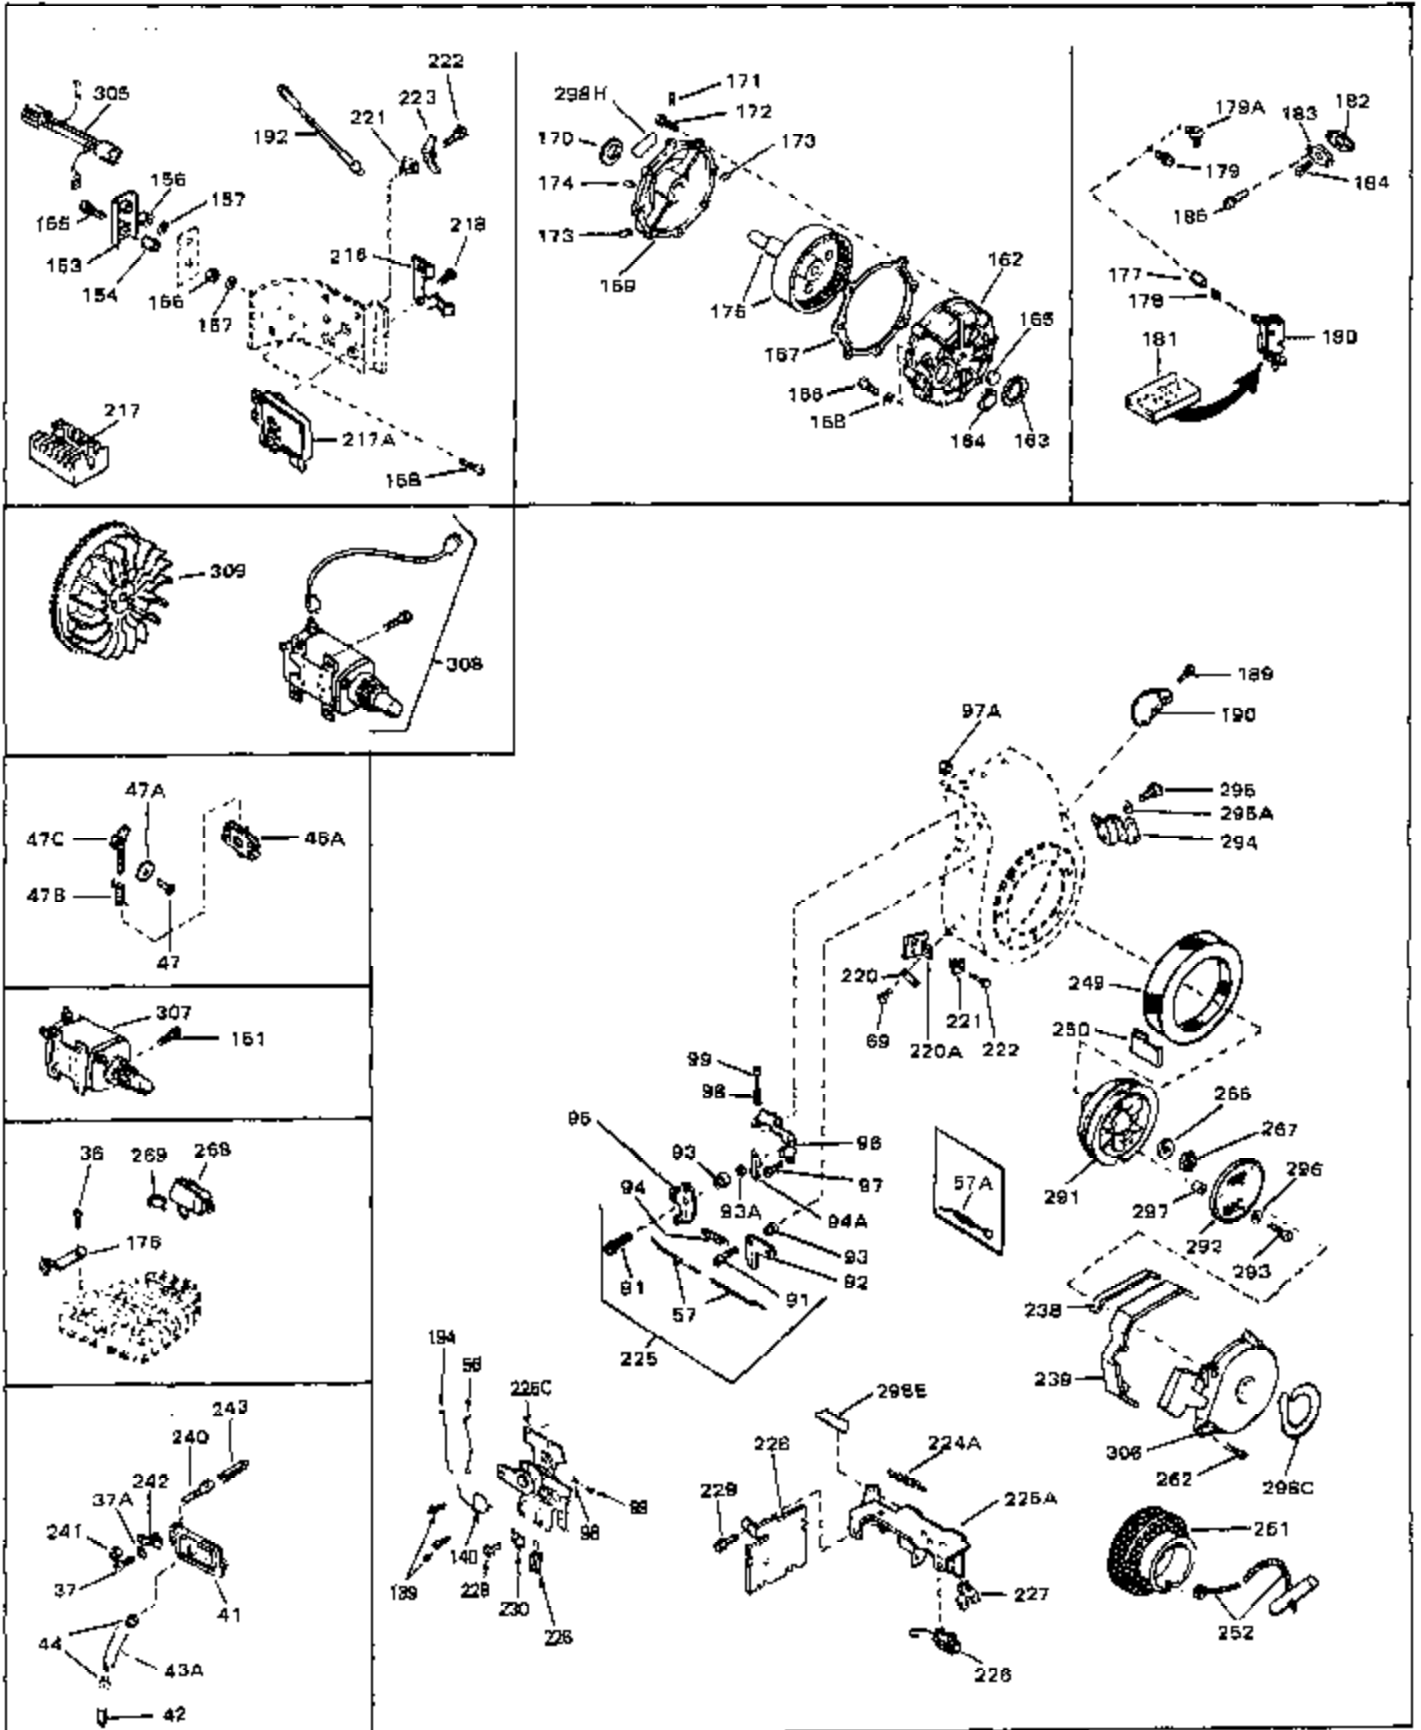

Ref #	Part Number	Qty	Description
36	650694A	0	Screw, Hex flange hd., 5/16-18 x 2
36	650695A	0	Screw, Hex flange hd., 5/16-18 x 2-1/4
36	650697A	0	Screw, Hex flange hd., 5/16-18 x 2-1/2
37	650128	0	Screw
37	650597	0	Screw, Hex washer hd., 10-24 x 5/8
37A	27261	0	Washer, Flat
41	28425	0	Cover, Valve chamber
56	31710	0	Link, Throttle
69	29747A	0	Screw
98	28569	0	Spring, Compression
98	31342	0	Spring, Compression
98	32924	0	Spring, Compression
99	29500	0	Screw, Fil. hd. mach., Sems, 8-32 x 3/4
99	650549	0	Screw
99	650688	0	Screw, Hex hd., 10-32 x 1-5/16" (Drilled
182	32683	0	Gasket, Fuel pump
183	32955	0	Cover, Fuel pump pad
184	9556	0	Plug, Oil drain (Sq. hd. pipe, 1/8-27)
185	30688	0	Screw, Hex hd. Sems, 1/4-20 x 1/2
225	730152	0	Control Assy., Speed
226	610973	0	Terminal Assy.
227	33177	0	Terminal
262	29716	0	Screw
266	650815	0	Washer, Belleville
267	8115	0	Nut, Hex
298C	32179	0	Decal, Super-start
305	33018	0	Harness, Adapter
306	590420	0	Starter, Rewind
308	32386	0	Starter Motor Kit (110-120 Volt)
308	32901	0	Starter Motor Kit (110-120 Volt)
308	33328	0	Starter Motor Kit (110-120 Volt)
308	33328A	0	Starter Motor Kit (110-120 Volt)
308	33518	0	Starter Motor Kit (110-120 Volt)
308	33518A	0	Starter Motor Kit (110-120 Volt)
308	33518B	0	Starter Motor Kit (110-120 Volt)
309	30811A	0	Flywheel