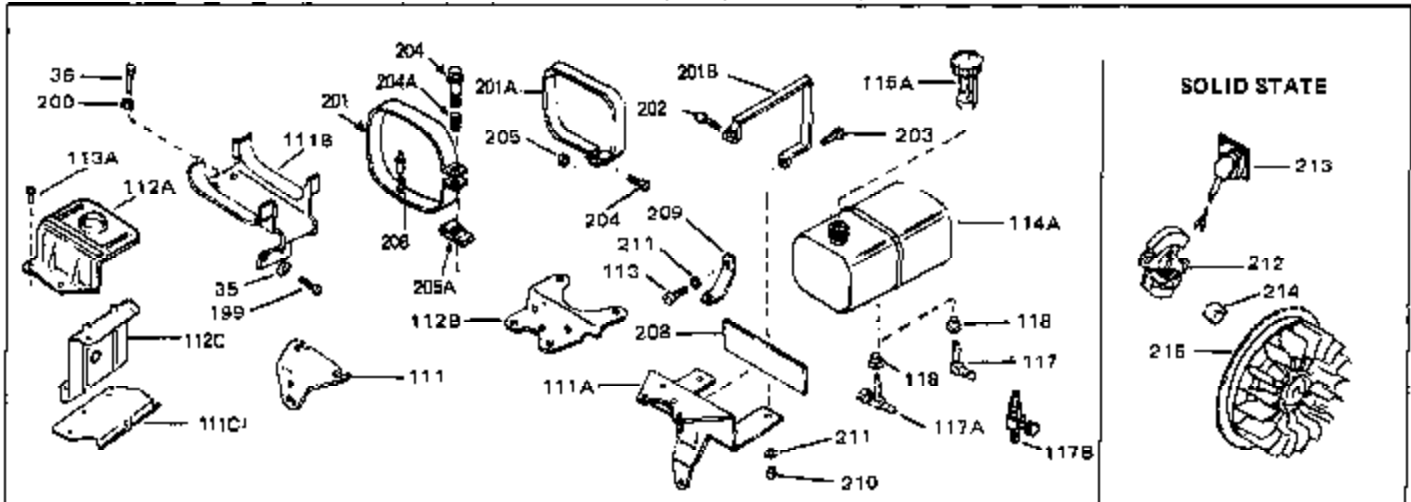

Ref #	Part Number	Qty	Description
119	30962	0	Line, Fuel (Braided 32")
120	26460	0	Clamp, Fuel line
121	32401	0	Muffler
125	27930	0	Gasket, Exhaust
126	30196	0	Screw
127	26073	0	Washer, Connecting rod bolt
128	650694A	0	Screw, Hex flange hd., 5/16-18 x 2
132	650139	0	Screw
132	650548	0	Screw, Hex washer hd., 8-32 x 5/16
144	650542	0	Screw, Hex hd. cap, 5/16 18 x 13/16
146	29538	0	Base, Mounting
147	650128	0	Screw
148	30622	0	Extension, Blower housing
149	31861	0	Clip, Shorting
186	27275	0	Clip, Hi-tension wire
186	29443	0	Clip, Fuel line
186	33685	0	Clip, Hi-tension wire
224	31386	0	Spring, Governor
225B	31726B	0	Bracket Assy., Speed control
226	610973	0	Terminal Assy.
262	29716	0	Screw
264	32125	0	Cup, Starter
265	590417	0	Screen, Starter cup
266	650815	0	Washer, Belleville
267	8115	0	Nut, Hex
298B	31752	0	Decal, Air cleaner
298	34374	0	Decal, Instruction
298A	31517	0	Decal, H.P. (5 H.P.)
298A	31731	0	Decal, Name (Craftsman)
298A	32173	0	Decal, H.P. (6 H.P.)
298A	33310	0	Decal, Mini-Bike (5 H.P.)
298A	34316	0	Decal, Name
299	30547A	0	Contact Assy., Breaker
300	30548B	0	Condenser
301	631021	0	Inlet Needle, Seat & Clip Assy.
303	631067A	0	Carburetor
304	610689A	0	Magneto, Tecumseh
306	590420	0	Starter, Rewind
310	33235	0	Gasket Set