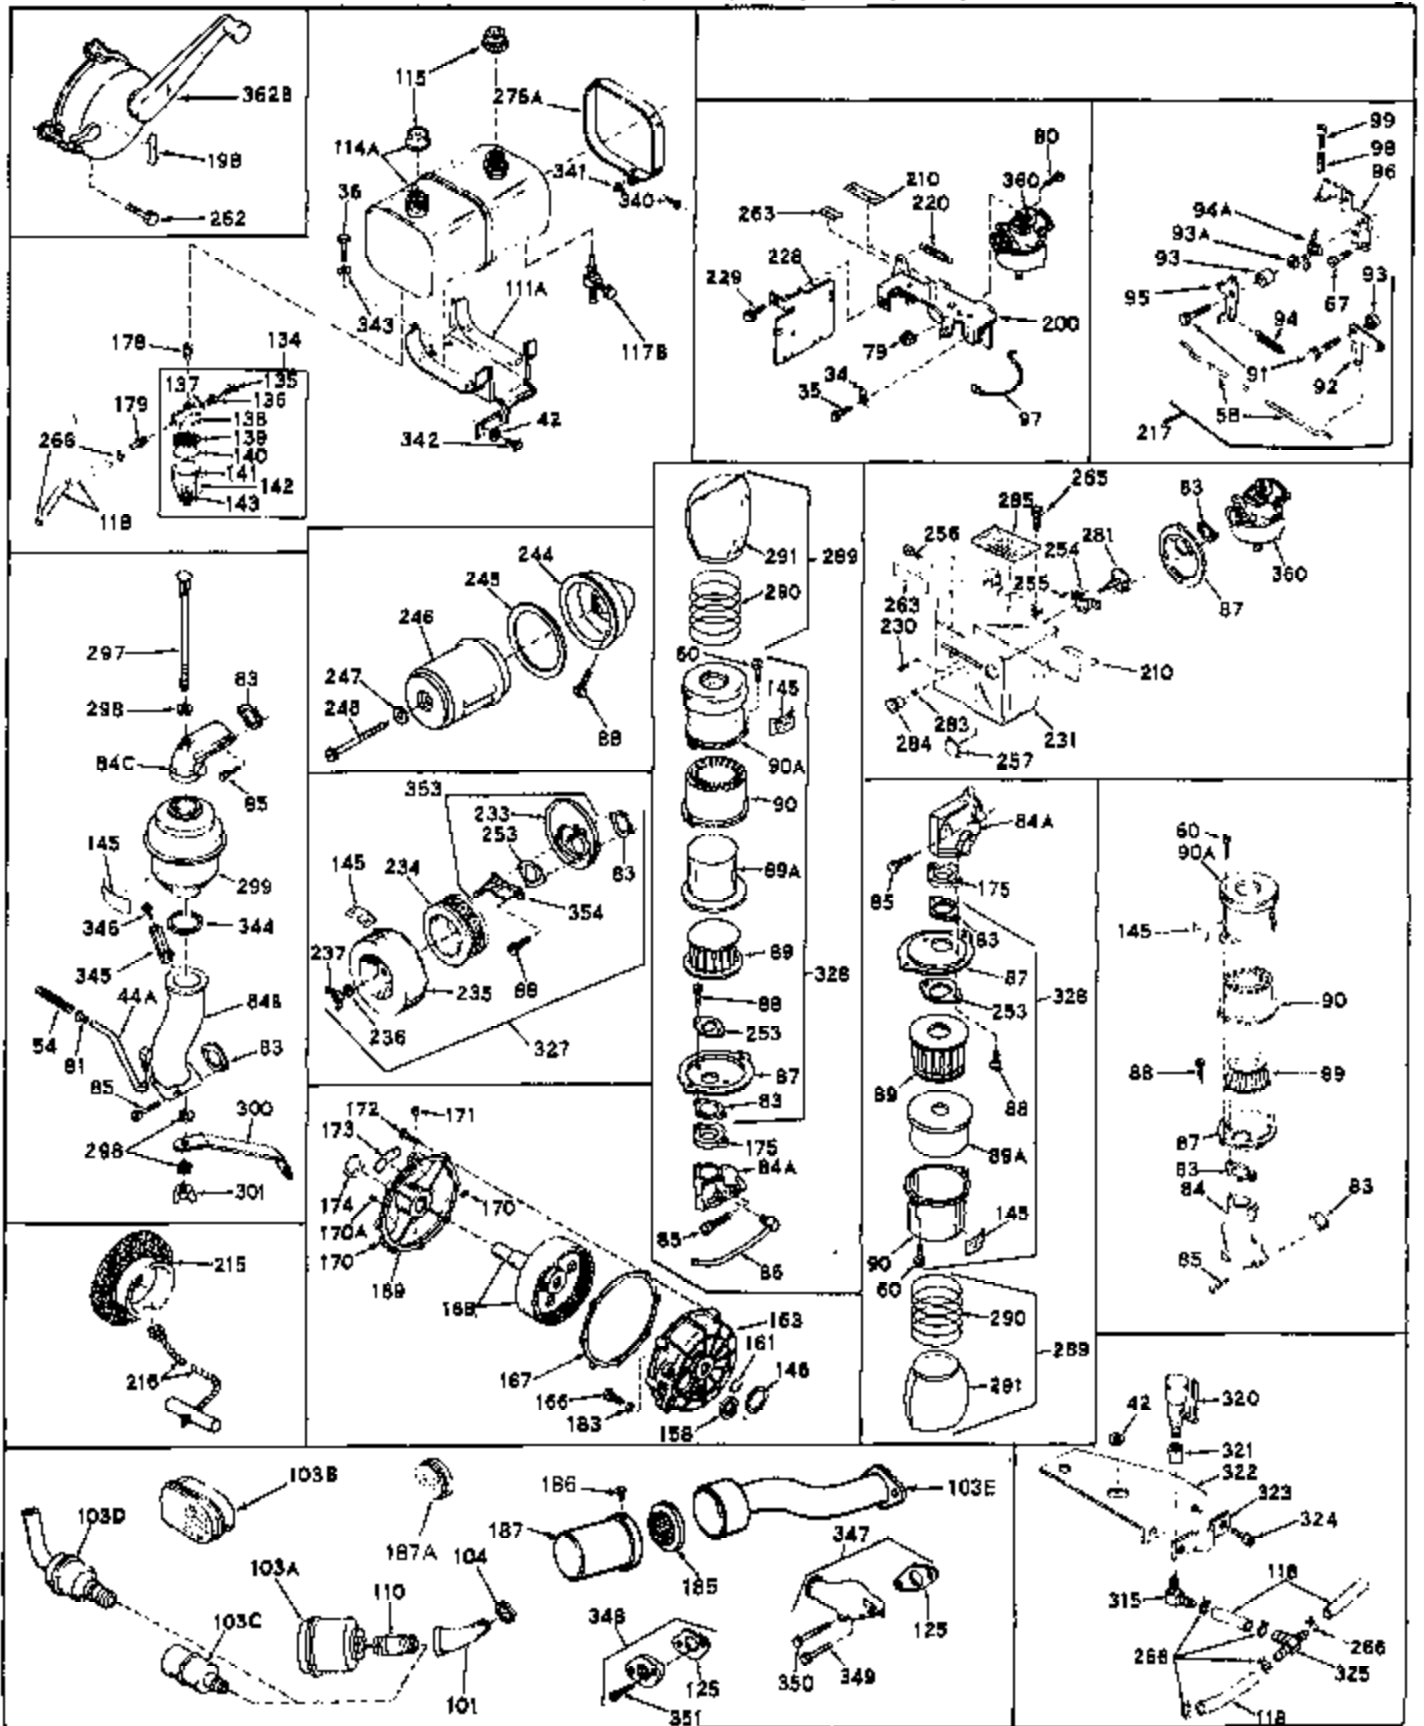

Ref #	Part Number	Qty	Description
34	27793	0	Clip, Conduit
35	28942	0	Screw
36	650694	0	Screw, Hex hd. cap, 5/16-18 x 2
36	650695	0	Screw, Hex hd. cap, 5/16-18 x 2-1/4 (Grade 8
36	650697	0	Screw, Hex hd. cap, 5/16-18 x 2-1/2
42	26073	0	Washer, Connecting rod bolt
54	28819	0	Spring, Fuel line
54	31778	0	Spring, Coil
60	650152	0	Screw
67	650399	0	Screw, Phil. fil. hd. Sems, 10-32 x 5/8
79	29752	0	Nut
80	650572	0	Screw
83	27272	0	Gasket, Air cleaner
85	29786	0	Screw
85	650163	0	Screw, Fil. hd. Sems, 10-32 x 7/8
85	650416	0	Screw, Rd. hd. Sems, 10-32 x 1
85	650605	0	Screw
87	31691	0	Bracket, Air cleaner
88	650521	0	Screw
88	28820	0	Screw
88	650399	0	Screw, Phil. fil. hd. Sems, 10-32 x 5/8
89	30727	0	Element, Air cleaner
90	31692	0	Body, Air cleaner
91	30312	0	Screw, Hex washer hd. Sems, 10-32 x 1/2
98	28569	0	Spring, Compression
98	32924	0	Spring, Compression
99	29500	0	Screw, Fil. hd. mach., Sems, 8-32 x 3/4
99	650223	0	Screw, Fil. slotted hd. Sems, 8-32 x 5/8
99	650688	0	Screw, Hex hd., 10-32 x 1-5/16" (Drilled
104	28443	0	Nut, Conduit (1/8" thick)
104	32862	0	Nut, Conduit (1/4" thick)
115	32387A	0	Cap, Fuel filler (Charcoal Plastic) (Spurt
115	33032	0	Cap, Fuel filler (Red Plastic) (Spurt
118	29774	0	Line, Fuel (Braided 8.25")
118	30705	0	Line, Fuel (Braided 16")
118	30962	0	Line, Fuel (Braided 32")
125	27930	0	Gasket, Exhaust
145	31752	0	Decal, Air cleaner
146	28451	0	Gasket, Housing
171	24590	0	Plug, Pipe
215	28301	0	Pulley, Starter
216	590343	0	Rope & Handle Assy., Starter
228	30820	0	Baffle, Heat
229	28942	0	Screw
230	650257	0	Screw, Pan hd. Sems, 8-32 x 5/16
253	30767	0	Spacer, Air cleaner
255	28820	0	Screw
256	650760	0	Screw
257	31291	0	Plug, Cover
262	29716	0	Screw
265	650701	0	Screw, Hex washer hd. shakeproof,
266	26460	0	Clamp, Fuel line
289	730512	0	Kit, Pre-cleaner
290	31667	0	Spring, Pre-cleaner bag
291	31668	0	Bag, Pre-cleaner
327	730128	0	Cleaner Assy., Air
328	730127	0	Cleaner Assy., Air (Poly)
342	29212	0	Screw