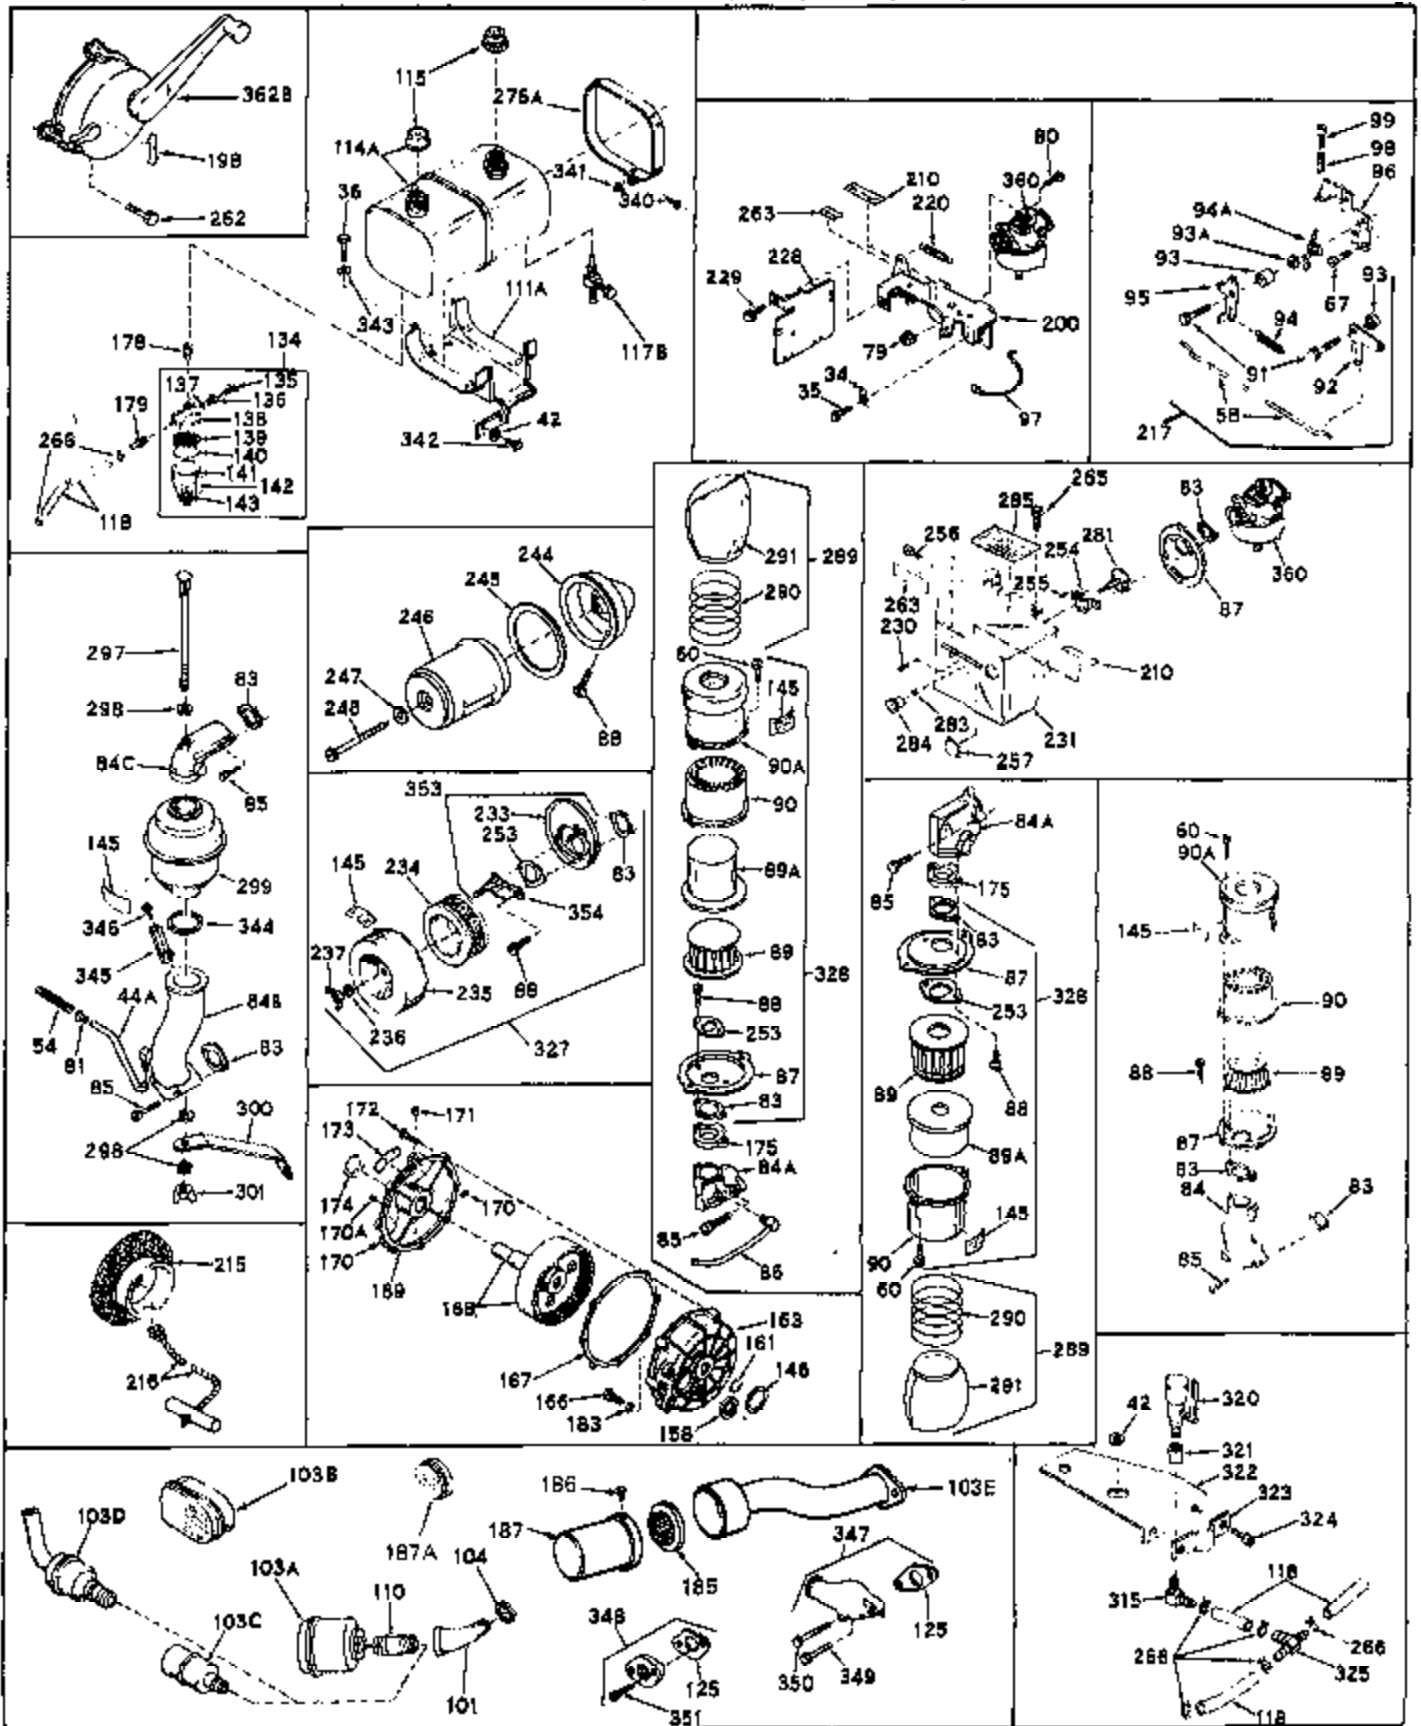

Ref #	Part Number	Qty	Description
34	27793	0	Clip, Conduit
35	28942	0	Screw
36	650694	0	Screw, Hex hd. cap, 5/16-18 x 2
36	650695	0	Screw, Hex hd. cap, 5/16-18 x 2-1/4 (Grade 8
36	650697	0	Screw, Hex hd. cap, 5/16-18 x 2-1/2
42	26073	0	Washer, Connecting rod bolt
54	28819	0	Spring, Fuel line
54	31778	0	Spring, Coil
60	650152	0	Screw
67	650399	0	Screw, Phil. fil. hd. Sems, 10-32 x 5/8
79	29752	0	Nut
80	650572	0	Screw
83	27272	0	Gasket, Air cleaner
85	29786	0	Screw
85	650163	0	Screw, Fil. hd. Sems, 10-32 x 7/8
85	650416	0	Screw, Rd. hd. Sems, 10-32 x 1
85	650605	0	Screw
87	31691	0	Bracket, Air cleaner
88	650521	0	Screw
88	28820	0	Screw
88	650399	0	Screw, Phil. fil. hd. Sems, 10-32 x 5/8
89	30727	0	Element, Air cleaner
90	31692	0	Body, Air cleaner
91	30312	0	Screw, Hex washer hd. Sems, 10-32 x 1/2
97	28468	0	Wire, Ground (Female fitting both ends)
98	28569	0	Spring, Compression
98	32924	0	Spring, Compression
99	29500	0	Screw, Fil. hd. mach., Sems, 8-32 x 3/4
99	650223	0	Screw, Fil. slotted hd. Sems, 8-32 x 5/8
99	650688	0	Screw, Hex hd., 10-32 x 1-5/16" (Drilled
101	30209	0	Elbow, Exhaust (45°)
103A	29633	0	Muffler
104	28443	0	Nut, Conduit (1/8" thick)
104	32862	0	Nut, Conduit (1/4" thick)
110	30244	0	Nipple, Exhaust pipe (2-1/2")
115	32387A	0	Cap, Fuel filler (Charcoal Plastic) (Spurt
115	33032	0	Cap, Fuel filler (Red Plastic) (Spurt
118	29774	0	Line, Fuel (Braided 8.25")
118	30705	0	Line, Fuel (Braided 16")
118	30962	0	Line, Fuel (Braided 32")
125	27930	0	Gasket, Exhaust
145	31752	0	Decal, Air cleaner
146	28451	0	Gasket, Housing
171	24590	0	Plug, Pipe
200	33110	0	Control Assy., Speed (Remote)
215	28301	0	Pulley, Starter
216	590343	0	Rope & Handle Assy., Starter
220	30826	0	Spring, Extension
228	30820	0	Baffle, Heat
229	28942	0	Screw
230	650257	0	Screw, Pan hd. Sems, 8-32 x 5/16
253	30767	0	Spacer, Air cleaner
255	28820	0	Screw
256	650760	0	Screw
257	31291	0	Plug, Cover
262	29716	0	Screw
265	650701	0	Screw, Hex washer hd. shakeproof,
266	26460	0	Clamp, Fuel line