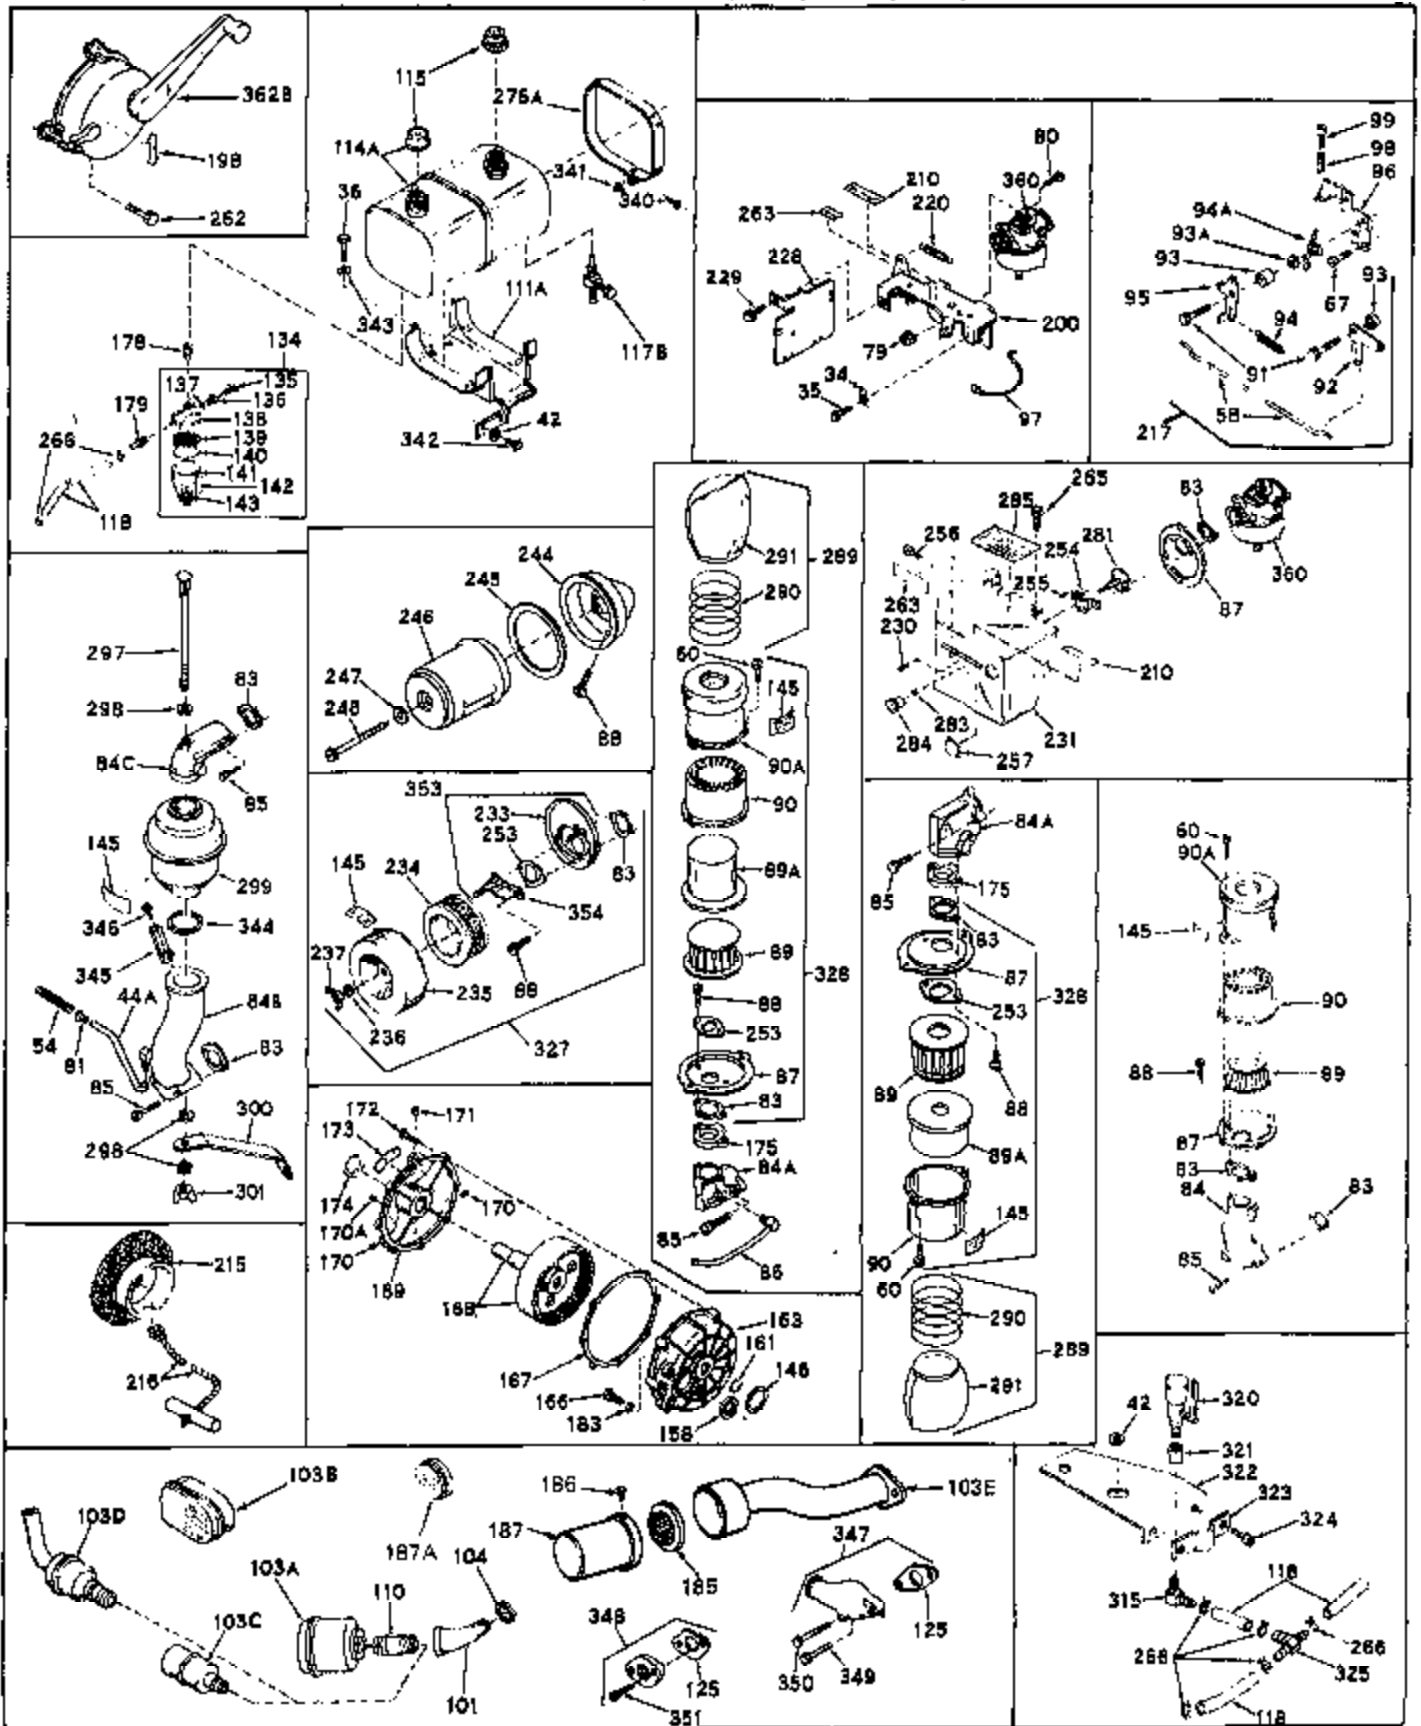

Ref #	Part Number	Qty	Description
34	27793	0	Clip, Conduit
35	28942	0	Screw
36	650694	0	Screw, Hex hd. cap, 5/16-18 x 2
36	650695	0	Screw, Hex hd. cap, 5/16-18 x 2-1/4 (Grade 8
36	650697	0	Screw, Hex hd. cap, 5/16-18 x 2-1/2
42	26073	0	Washer, Connecting rod bolt
54	28819	0	Spring, Fuel line
54	31778	0	Spring, Coil
60	650152	0	Screw
67	650399	0	Screw, Phil. fil. hd. Sems, 10-32 x 5/8
79	29752	0	Nut
80	650572	0	Screw
83	27272	0	Gasket, Air cleaner
85	29786	0	Screw
85	650163	0	Screw, Fil. hd. Sems, 10-32 x 7/8
85	650416	0	Screw, Rd. hd. Sems, 10-32 x 1
85	650605	0	Screw
87	31691	0	Bracket, Air cleaner
88	650521	0	Screw
88	28820	0	Screw
88	650399	0	Screw, Phil. fil. hd. Sems, 10-32 x 5/8
89	30727	0	Element, Air cleaner
90	31692	0	Body, Air cleaner
91	30312	0	Screw, Hex washer hd. Sems, 10-32 x 1/2
98	28569	0	Spring, Compression
98	32924	0	Spring, Compression
99	29500	0	Screw, Fil. hd. mach., Sems, 8-32 x 3/4
99	650223	0	Screw, Fil. slotted hd. Sems, 8-32 x 5/8
99	650688	0	Screw, Hex hd., 10-32 x 1-5/16" (Drilled
104	28443	0	Nut, Conduit (1/8" thick)
104	32862	0	Nut, Conduit (1/4" thick)
115	32387A	0	Cap, Fuel filler (Charcoal Plastic) (Spurt
115	33032	0	Cap, Fuel filler (Red Plastic) (Spurt
118	29774	0	Line, Fuel (Braided 8.25")
118	30705	0	Line, Fuel (Braided 16")
118	30962	0	Line, Fuel (Braided 32")
125	27930	0	Gasket, Exhaust
145	31752	0	Decal, Air cleaner
146	28451	0	Gasket, Housing
171	24590	0	Plug, Pipe
215	28301	0	Pulley, Starter
216	590343	0	Rope & Handle Assy., Starter
228	30820	0	Baffle, Heat
229	28942	0	Screw
230	650257	0	Screw, Pan hd. Sems, 8-32 x 5/16
253	30767	0	Spacer, Air cleaner
255	28820	0	Screw
256	650760	0	Screw
257	31291	0	Plug, Cover
262	29716	0	Screw
265	650701	0	Screw, Hex washer hd. shakeproof,
266	26460	0	Clamp, Fuel line
289	730512	0	Kit, Pre-cleaner
290	31667	0	Spring, Pre-cleaner bag
291	31668	0	Bag, Pre-cleaner
327	730128	0	Cleaner Assy., Air
328	730127	0	Cleaner Assy., Air (Poly)
342	29212	0	Screw