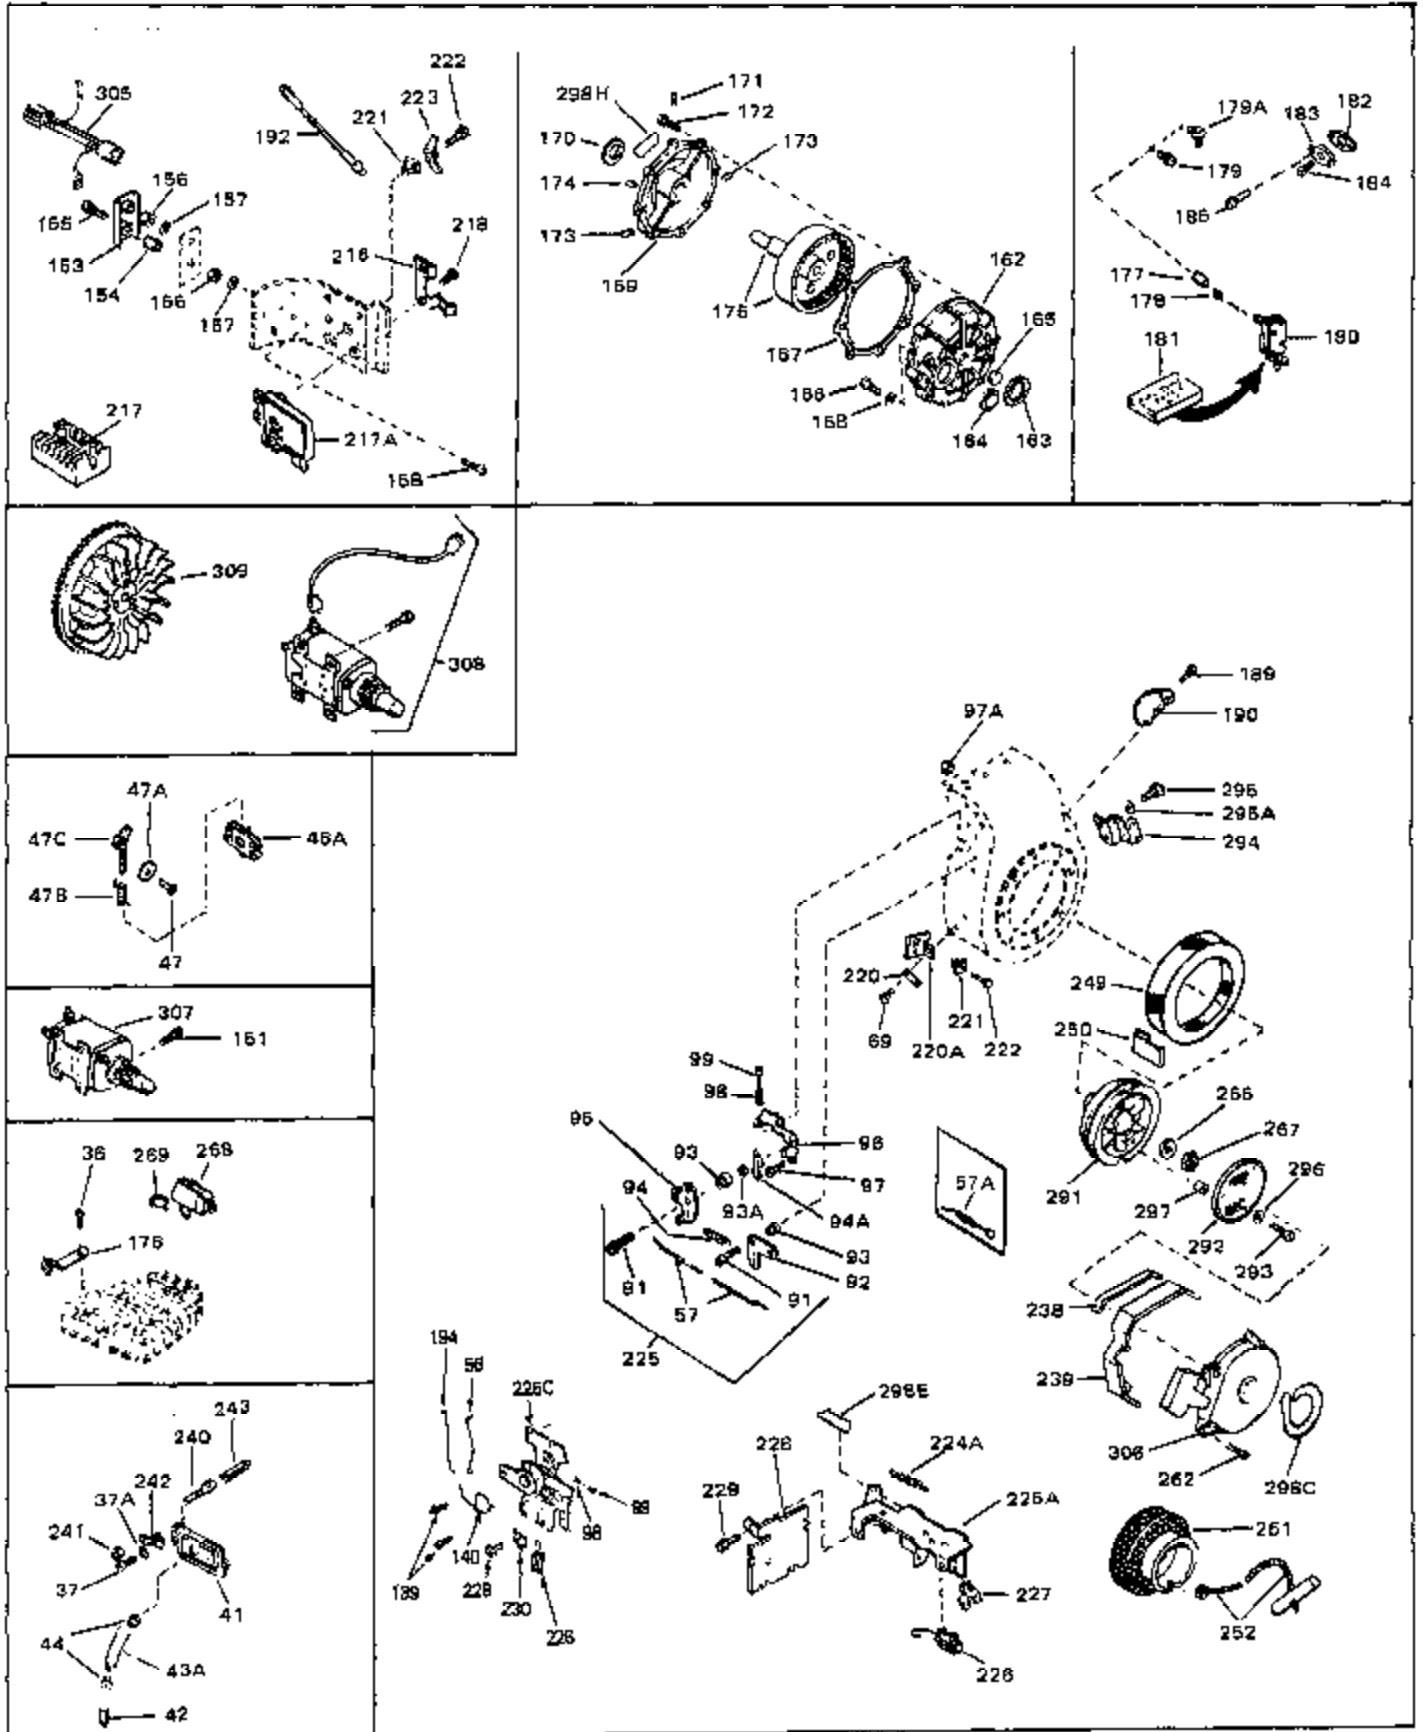

Ref #	Part Number	Qty	Description
36	650694A	0	Screw, Hex flange hd., 5/16-18 x 2
36	650695A	0	Screw, Hex flange hd., 5/16-18 x 2-1/4
36	650697A	0	Screw, Hex flange hd., 5/16-18 x 2-1/2
37	650128	0	Screw
37	650597	0	Screw, Hex washer hd., 10-24 x 5/8
37A	27261	0	Washer, Flat
41	28425	0	Cover, Valve chamber
56	31710	0	Link, Throttle
69	29747A	0	Screw
98	28569	0	Spring, Compression
98	31342	0	Spring, Compression
98	32924	0	Spring, Compression
99	29500	0	Screw, Fil. hd. mach., Sems, 8-32 x 3/4
99	650549	0	Screw
99	650688	0	Screw, Hex hd., 10-32 x 1-5/16" (Drilled
182	32683	0	Gasket, Fuel pump
183	32955	0	Cover, Fuel pump pad
184	9556	0	Plug, Oil drain (Sq. hd. pipe, 1/8-27)
185	30688	0	Screw, Hex hd. Sems, 1/4-20 x 1/2
225	730152	0	Control Assy., Speed
226	610973	0	Terminal Assy.
227	33177	0	Terminal
262	29716	0	Screw
266	650815	0	Washer, Belleville
267	8115	0	Nut, Hex
305	33018	0	Harness, Adapter
306	590420	0	Starter, Rewind
308	32386	0	Starter Motor Kit (110-120 Volt)
308	32901	0	Starter Motor Kit (110-120 Volt)
308	33328	0	Starter Motor Kit (110-120 Volt)
308	33328A	0	Starter Motor Kit (110-120 Volt)
308	33518	0	Starter Motor Kit (110-120 Volt)
308	33518A	0	Starter Motor Kit (110-120 Volt)
308	33518B	0	Starter Motor Kit (110-120 Volt)
309	30811A	0	Flywheel