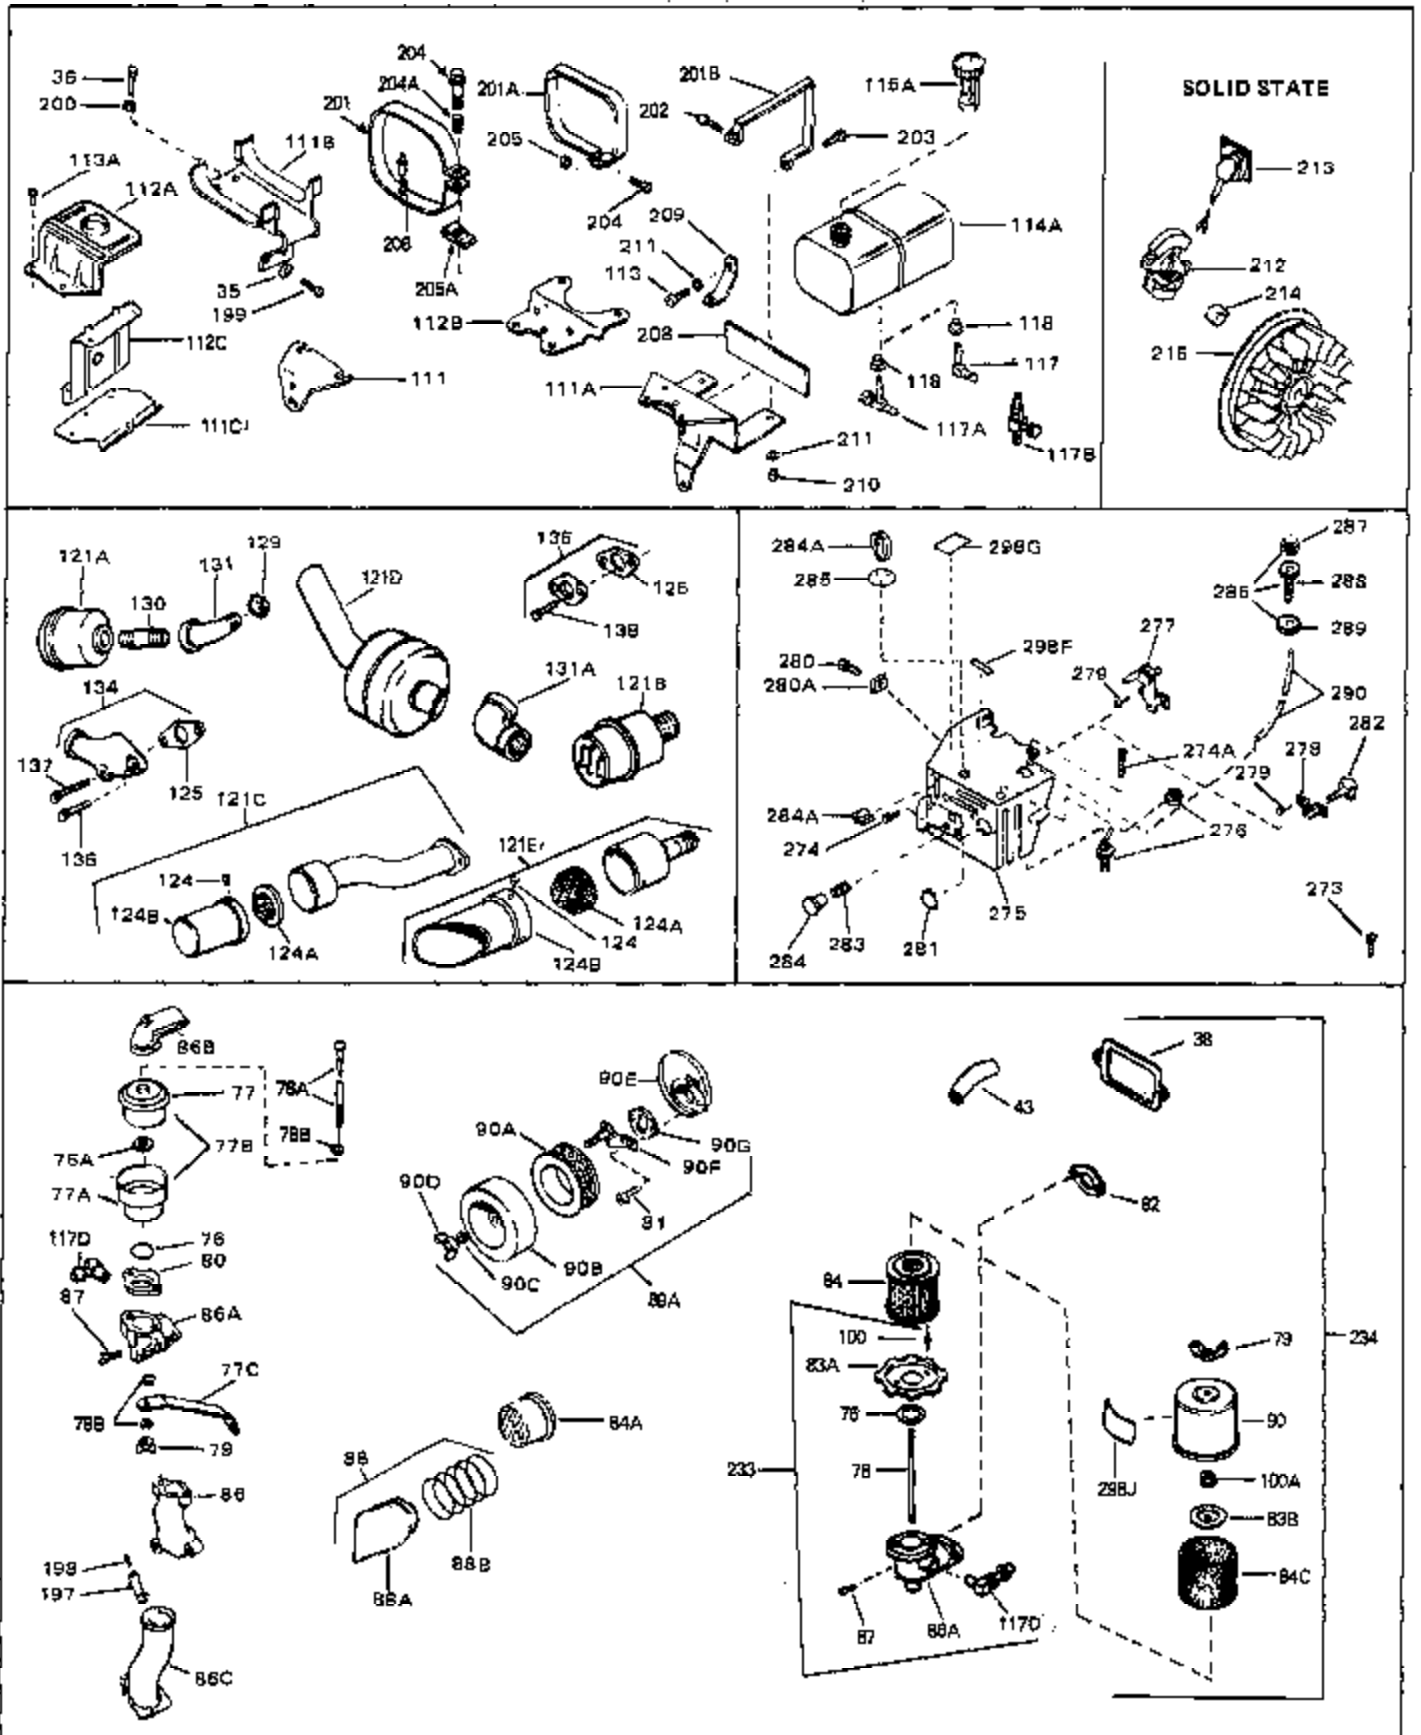

Ref #	Part Number	Qty	Description
119	30962	0	Line, Fuel (Braided 32")
120	26460	0	Clamp, Fuel line
121	32401	0	Muffler
122	34174	0	Deflector, Exhaust
123	650665	0	Screw
125	27930	0	Gasket, Exhaust
126	30196	0	Screw
127	26073	0	Washer, Connecting rod bolt
128	650694A	0	Screw, Hex flange hd., 5/16-18 x 2
132	650139	0	Screw
132	650548	0	Screw, Hex washer hd., 8-32 x 5/16
144	650542	0	Screw, Hex hd. cap, 5/16 18 x 13/16
146	29538	0	Base, Mounting
147	650128	0	Screw
148	30622	0	Extension, Blower housing
149A	30747	0	Clip, Shorting
150	16645	0	Lockwasher
186	27275	0	Clip, Hi-tension wire
186	29443	0	Clip, Fuel line
186	33685	0	Clip, Hi-tension wire
211A	8303	0	Lockwasher
211	650675	0	Washer, Flat
224	31386	0	Spring, Governor
225B	31726B	0	Bracket Assy., Speed control
226	610973	0	Terminal Assy.
262	29716	0	Screw
264	32125	0	Cup, Starter
265	590417	0	Screen, Starter cup
266	650815	0	Washer, Belleville
267	8115	0	Nut, Hex
298A	31517	0	Decal, H.P. (5 H.P.)
298A	32173	0	Decal, H.P. (6 H.P.)
298A	33310	0	Decal, Mini-Bike (5 H.P.)
298A	34316	0	Decal, Name
298	34346	0	Decal, Instruction
298B	31752	0	Decal, Air cleaner
299	30547A	0	Contact Assy., Breaker
300	30548B	0	Condenser
301	631021	0	Inlet Needle, Seat & Clip Assy.
303	631067A	0	Carburetor
304	610689A	0	Magneto, Tecumseh
306	590420	0	Starter, Rewind
310	33235	0	Gasket Set