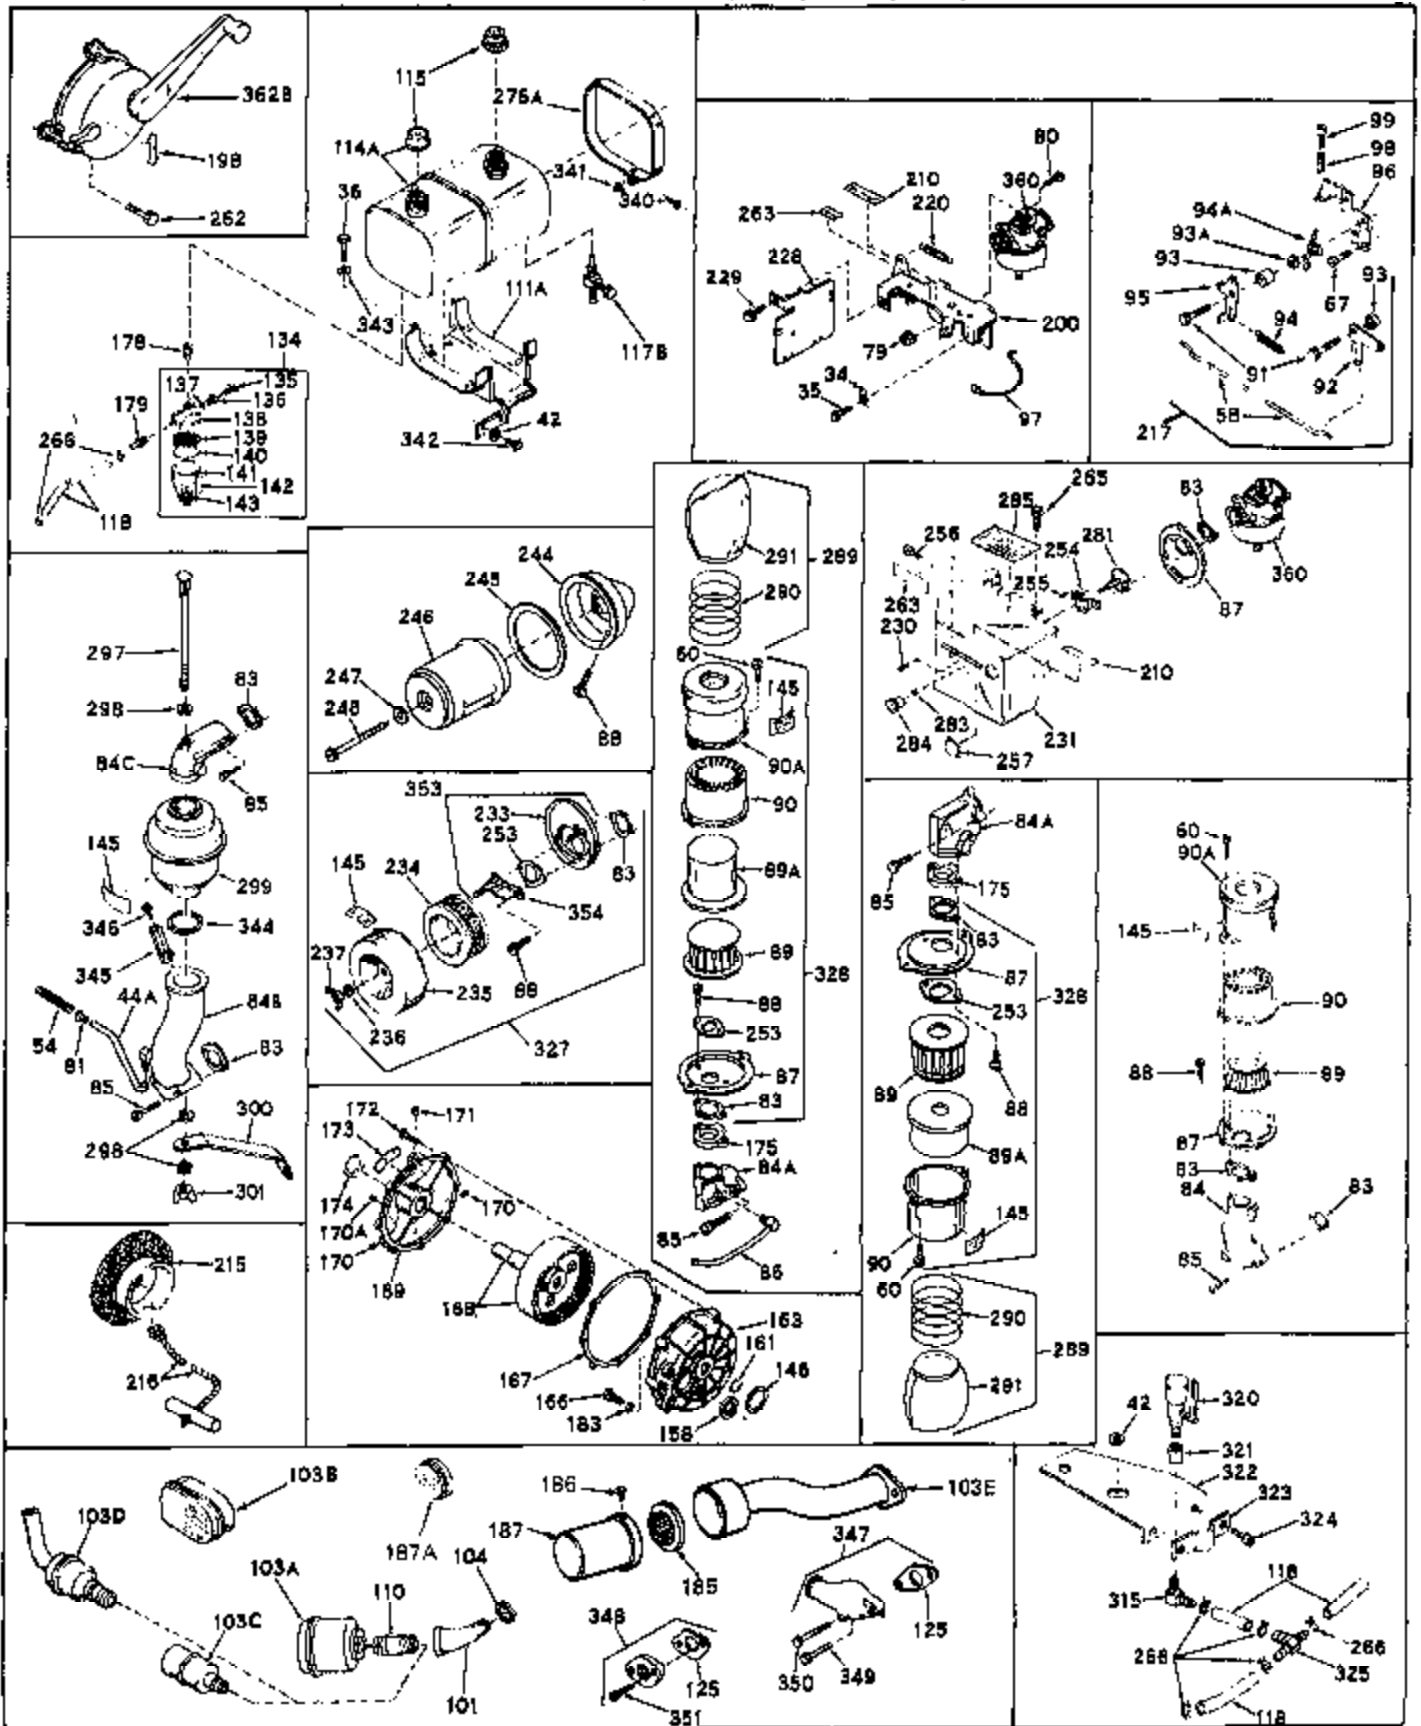

Ref #	Part Number	Qty	Description
34	27793	0	Clip, Conduit
35	28942	0	Screw
36	650694	0	Screw, Hex hd. cap, 5/16-18 x 2
36	650695	0	Screw, Hex hd. cap, 5/16-18 x 2-1/4 (Grade 8)
36	650697	0	Screw, Hex hd. cap, 5/16-18 x 2-1/2
42	26073	0	Washer, Connecting rod bolt
54	28819	0	Spring, Fuel line
54	31778	0	Spring, Coil
60	650152	0	Screw
67	650399	0	Screw, Phil. fil. hd. Sems, 10-32 x 5/8
79	29752	0	Nut
80	650572	0	Screw
83	27272	0	Gasket, Air cleaner
85	29786	0	Screw
85	650163	0	Screw, Fil. hd. Sems, 10-32 x 7/8
85	650416	0	Screw, Rd. hd. Sems, 10-32 x 1
85	650605	0	Screw
88	28820	0	Screw
88	650399	0	Screw, Phil. fil. hd. Sems, 10-32 x 5/8
88	650521	0	Screw
91	30312	0	Screw, Hex washer hd. Sems, 10-32 x 1/2
97	28468	0	Wire, Ground (Female fitting both ends)
98	28569	0	Spring, Compression
98	32924	0	Spring, Compression
99	29500	0	Screw, Fil. hd. mach., Sems, 8-32 x 3/4
99	650223	0	Screw, Fil. slotted hd. Sems, 8-32 x 5/8
99	650688	0	Screw, Hex hd., 10-32 x 1-5/16" (Drilled)
104	28443	0	Nut, Conduit (1/8" thick)
104	32862	0	Nut, Conduit (1/4" thick)
115	32387A	0	Cap, Fuel filler (Charcoal Plastic) (Spurt)
115	33032	0	Cap, Fuel filler (Red Plastic) (Spurt)
118	29774	0	Line, Fuel (Braided 8.25")
118	30705	0	Line, Fuel (Braided 16")
118	30962	0	Line, Fuel (Braided 32")
125	27930	0	Gasket, Exhaust
146	28451	0	Gasket, Housing
171	24590	0	Plug, Pipe
200	33109	0	Control Assy., Speed (Manual)
210	31323	0	Decal, Control
215	28301	0	Pulley, Starter
216	590343	0	Rope & Handle Assy., Starter
220	30826	0	Spring, Extension
228	30820	0	Baffle, Heat
229	28942	0	Screw
230	650257	0	Screw, Pan hd. Sems, 8-32 x 5/16
231	32396	0	Cover, Carburetor
253	30767	0	Spacer, Air cleaner
254	32398	0	Bracket, Choke
255	28820	0	Screw
256	650760	0	Screw
257	31291	0	Plug, Cover
262	29716	0	Screw
263	31683	0	Decal, Choke
265	650701	0	Screw, Hex washer hd. shakeproof,
266	26460	0	Clamp, Fuel line
281	32397	0	Plate Assy., Choke
283	32399	0	Spring, Choke knob
284	32400	0	Knob, Choke