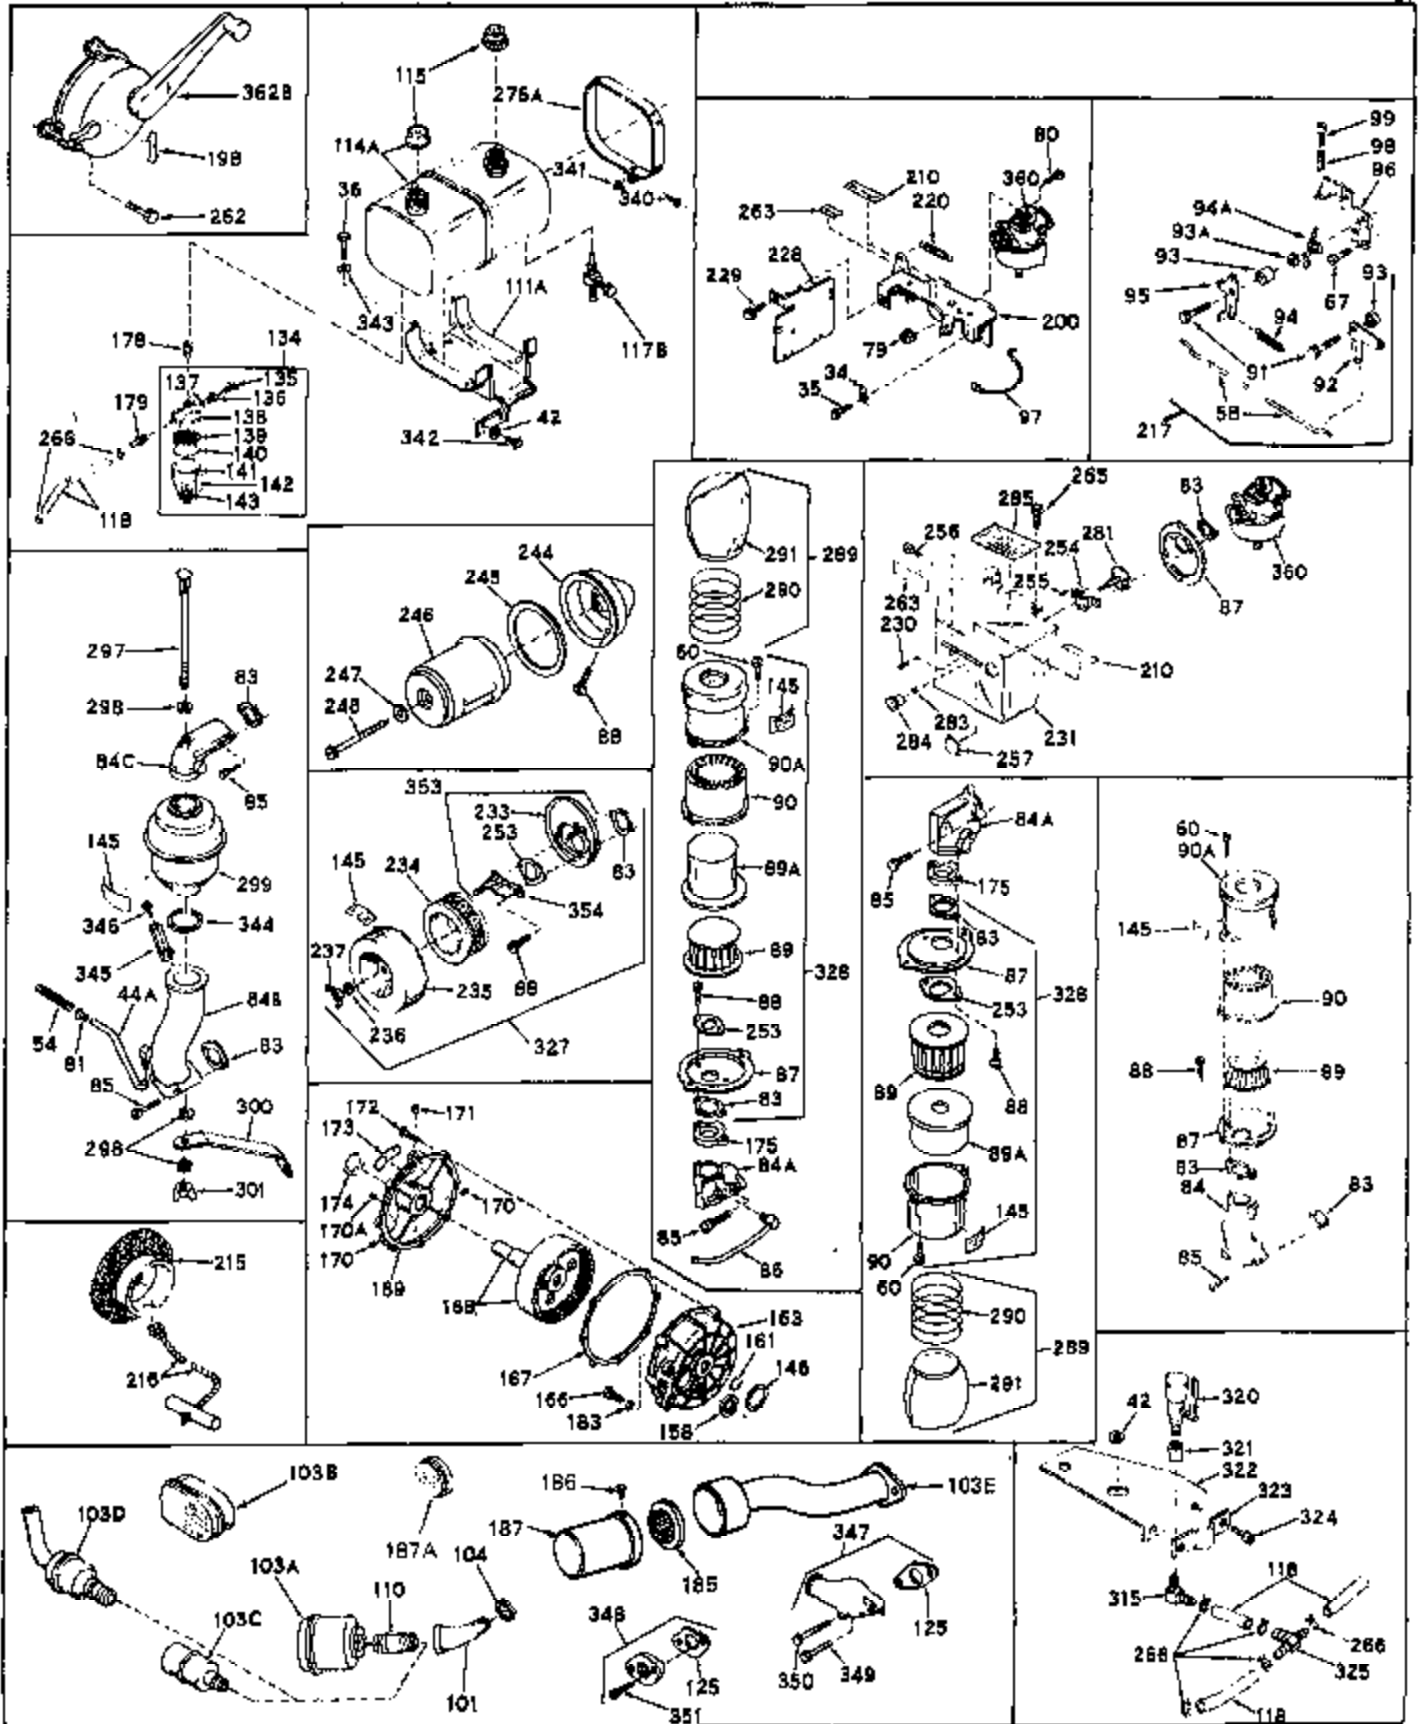

Ref #	Part Number	Qty	Description
34	27793	0	Clip, Conduit
35	28942	0	Screw
36	650694	0	Screw, Hex hd. cap, 5/16-18 x 2
36	650695	0	Screw, Hex hd. cap, 5/16-18 x 2-1/4 (Grade 8
36	650697	0	Screw, Hex hd. cap, 5/16-18 x 2-1/2
42	26073	0	Washer, Connecting rod bolt
54	28819	0	Spring, Fuel line
54	31778	0	Spring, Coil
60	650152	0	Screw
67	650399	0	Screw, Phil. fil. hd. Sems, 10-32 x 5/8
79	29752	0	Nut
80	650572	0	Screw
83	27272	0	Gasket, Air cleaner
85	29786	0	Screw
85	650163	0	Screw, Fil. hd. Sems, 10-32 x 7/8
85	650416	0	Screw, Rd. hd. Sems, 10-32 x 1
85	650605	0	Screw
88	28820	0	Screw
88	650399	0	Screw, Phil. fil. hd. Sems, 10-32 x 5/8
88	650521	0	Screw
91	30312	0	Screw, Hex washer hd. Sems, 10-32 x 1/2
97	28468	0	Wire, Ground (Female fitting both ends)
98	28569	0	Spring, Compression
98	32924	0	Spring, Compression
99	29500	0	Screw, Fil. hd. mach., Sems, 8-32 x 3/4
99	650223	0	Screw, Fil. slotted hd. Sems, 8-32 x 5/8
99	650688	0	Screw, Hex hd., 10-32 x 1-5/16" (Drilled
101	29574	0	Elbow, Exhaust (90°)
103A	29633	0	Muffler
104	28443	0	Nut, Conduit (1/8" thick)
104	32862	0	Nut, Conduit (1/4" thick)
110	30244	0	Nipple, Exhaust pipe (2-1/2")
115	32387A	0	Cap, Fuel filler (Charcoal Plastic) (Spurt
115	33032	0	Cap, Fuel filler (Red Plastic) (Spurt
118	29774	0	Line, Fuel (Braided 8.25")
118	30705	0	Line, Fuel (Braided 16")
118	30962	0	Line, Fuel (Braided 32")
125	27930	0	Gasket, Exhaust
146	28451	0	Gasket, Housing
171	24590	0	Plug, Pipe
200	33108	0	Control Assy., Speed (Remote Snow King)
215	28301	0	Pulley, Starter
216	590343	0	Rope & Handle Assy., Starter
220	30826	0	Spring, Extension
228	30820	0	Baffle, Heat
229	28942	0	Screw
230	650257	0	Screw, Pan hd. Sems, 8-32 x 5/16
231	32511	0	Cover, Carburetor
253	30767	0	Spacer, Air cleaner
254	32398	0	Bracket, Choke
255	28820	0	Screw
256	650760	0	Screw
257	31291	0	Plug, Cover
262	29716	0	Screw
263	31718	0	Decal, Choke
265	650701	0	Screw, Hex washer hd. shakeproof,
266	26460	0	Clamp, Fuel line
281	32397	0	Plate Assy., Choke