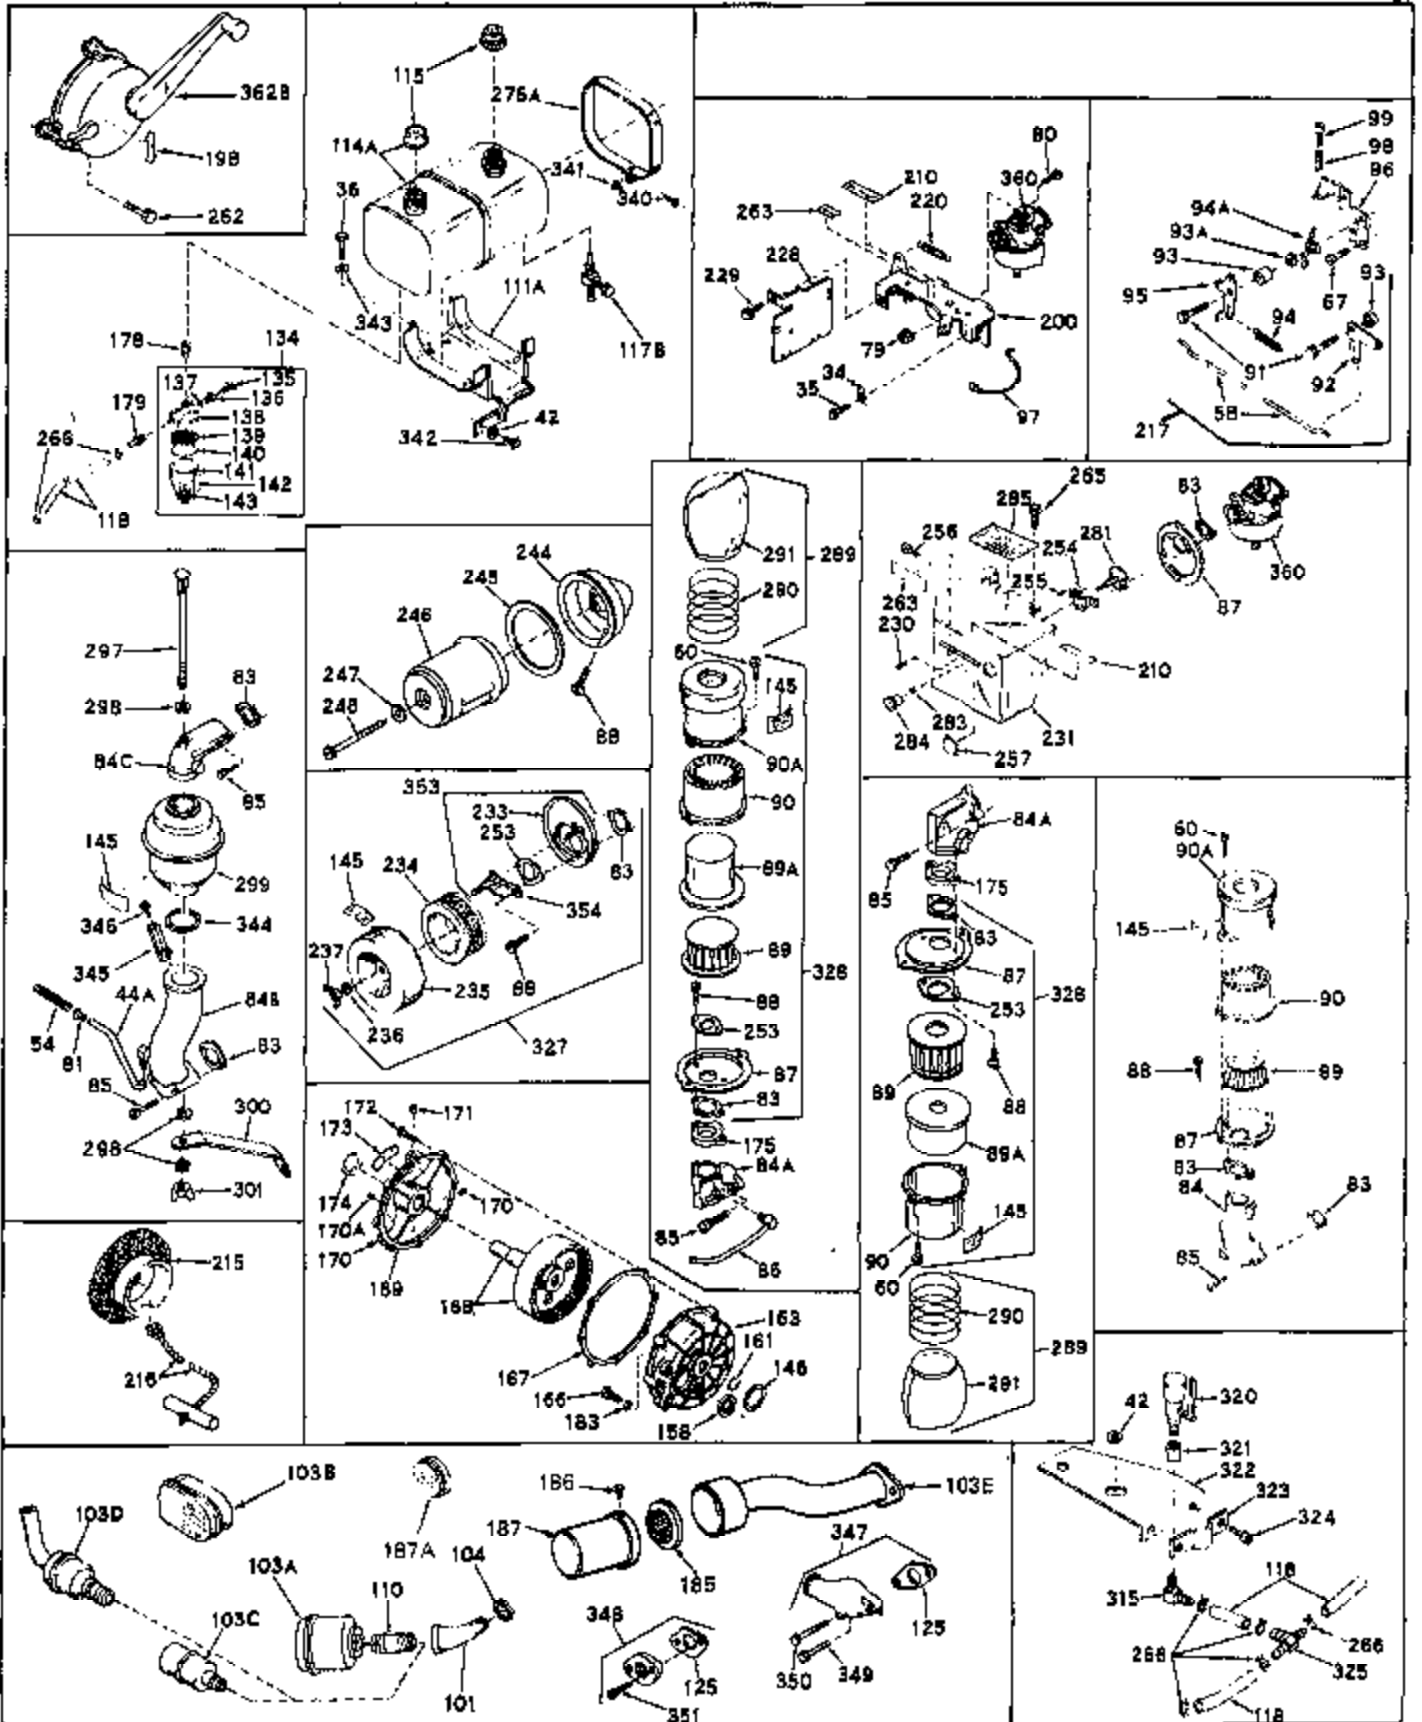

Ref #	Part Number	Qty	Description
34	27793	0	Clip, Conduit
35	28942	0	Screw
36	650694	0	Screw, Hex hd. cap, 5/16-18 x 2
36	650695	0	Screw, Hex hd. cap, 5/16-18 x 2-1/4 (Grade 8)
36	650697	0	Screw, Hex hd. cap, 5/16-18 x 2-1/2
42	26073	0	Washer, Connecting rod bolt
54	28819	0	Spring, Fuel line
54	31778	0	Spring, Coil
60	650152	0	Screw
67	650399	0	Screw, Phil. fil. hd. Sems, 10-32 x 5/8
79	29752	0	Nut
80	650572	0	Screw
83	27272	0	Gasket, Air cleaner
85	29786	0	Screw
85	650163	0	Screw, Fil. hd. Sems, 10-32 x 7/8
85	650416	0	Screw, Rd. hd. Sems, 10-32 x 1
85	650605	0	Screw
87	31691	0	Bracket, Air cleaner
88	650521	0	Screw
88	28820	0	Screw
88	650399	0	Screw, Phil. fil. hd. Sems, 10-32 x 5/8
89A	31700	0	Element, Air cleaner
90	31692	0	Body, Air cleaner
91	30312	0	Screw, Hex washer hd. Sems, 10-32 x 1/2
98	28569	0	Spring, Compression
98	32924	0	Spring, Compression
99	29500	0	Screw, Fil. hd. mach., Sems, 8-32 x 3/4
99	650223	0	Screw, Fil. slotted hd. Sems, 8-32 x 5/8
99	650688	0	Screw, Hex hd., 10-32 x 1-5/16" (Drilled)
104	28443	0	Nut, Conduit (1/8" thick)
104	32862	0	Nut, Conduit (1/4" thick)
115	32387A	0	Cap, Fuel filler (Charcoal Plastic) (Spurt)
115	33032	0	Cap, Fuel filler (Red Plastic) (Spurt)
118	29774	0	Line, Fuel (Braided 8.25")
118	30705	0	Line, Fuel (Braided 16")
118	30962	0	Line, Fuel (Braided 32")
125	27930	0	Gasket, Exhaust
145	31871	0	Decal, Air cleaner
146	28451	0	Gasket, Housing
171	24590	0	Plug, Pipe
215	28301	0	Pulley, Starter
216	590343	0	Rope & Handle Assy., Starter
228	30820	0	Baffle, Heat
229	28942	0	Screw
230	650257	0	Screw, Pan hd. Sems, 8-32 x 5/16
253	30767	0	Spacer, Air cleaner
255	28820	0	Screw
256	650760	0	Screw
257	31291	0	Plug, Cover
262	29716	0	Screw
265	650701	0	Screw, Hex washer hd. shakeproof,
266	26460	0	Clamp, Fuel line
289	730512	0	Kit, Pre-cleaner
290	31667	0	Spring, Pre-cleaner bag
291	31668	0	Bag, Pre-cleaner
327	730128	0	Cleaner Assy., Air
328	730127	0	Cleaner Assy., Air (Poly)
342	29212	0	Screw