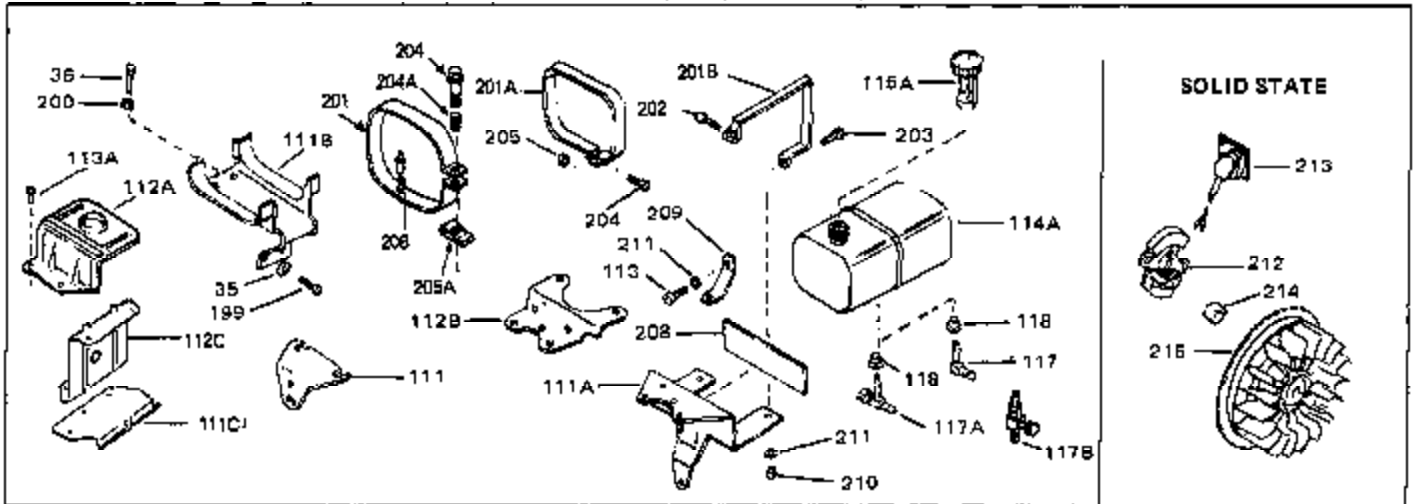

SOLID STATE