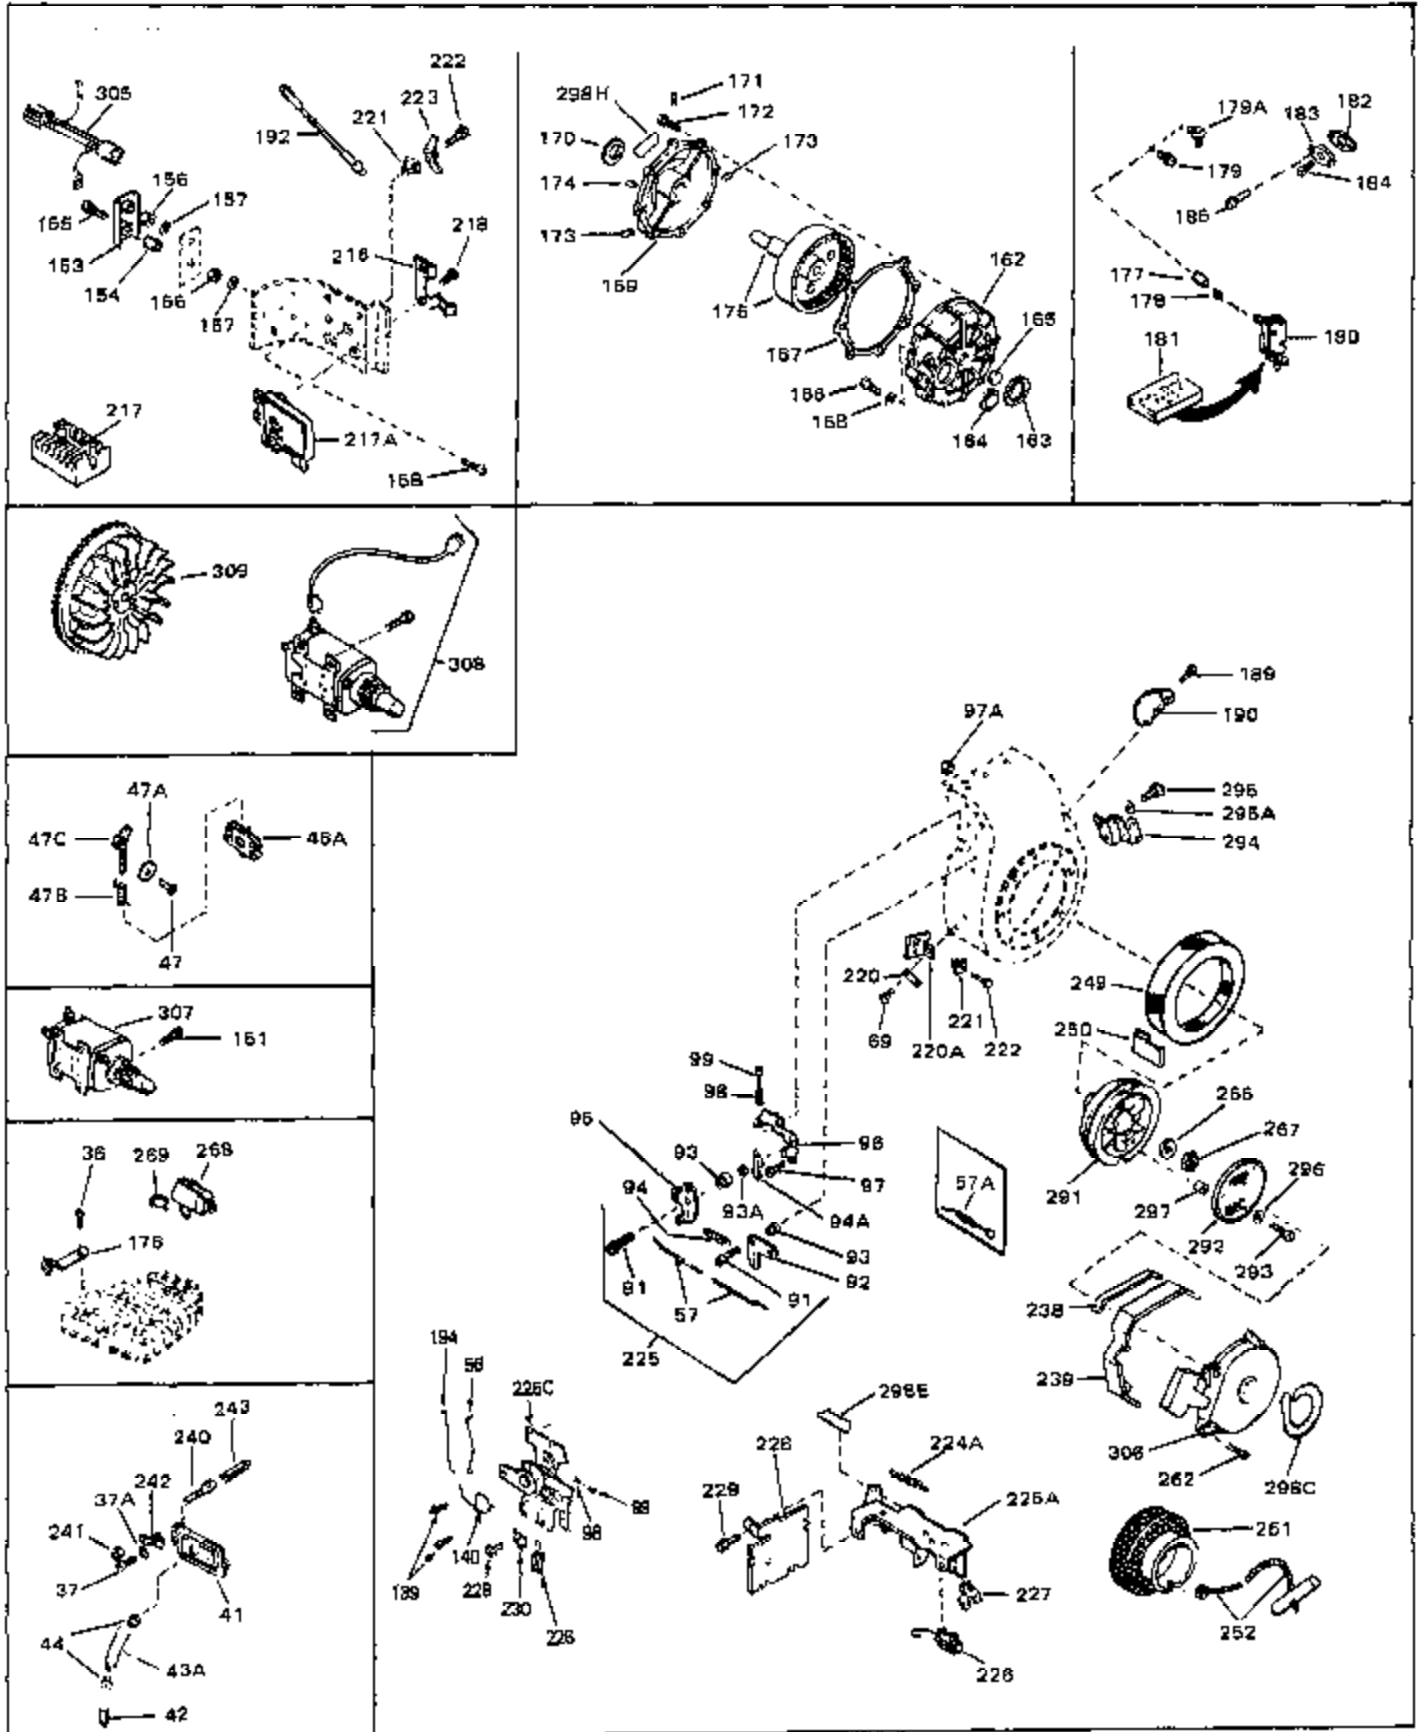

Ref #	Part Number	Qty	Description
36	650694A	0	Screw, Hex flange hd., 5/16-18 x 2
36	650695A	0	Screw, Hex flange hd., 5/16-18 x 2-1/4
36	650697A	0	Screw, Hex flange hd., 5/16-18 x 2-1/2
37	650128	0	Screw
37	650597	0	Screw, Hex washer hd., 10-24 x 5/8
37A	27261	0	Washer, Flat
41	28425	0	Cover, Valve chamber
56	30824	0	Link, Throttle
69	29747A	0	Screw
98	28569	0	Spring, Compression
98	31342	0	Spring, Compression
98	32924	0	Spring, Compression
99	29500	0	Screw, Fil. hd. mach., Sems, 8-32 x 3/4
99	650549	0	Screw
99	650688	0	Screw, Hex hd., 10-32 x 1-5/16" (Drilled
182	32683	0	Gasket, Fuel pump
183	32955	0	Cover, Fuel pump pad
184	9556	0	Plug, Oil drain (Sq. hd. pipe, 1/8-27)
185	30688	0	Screw, Hex hd. Sems, 1/4-20 x 1/2
224A	30826	0	Spring, Extension
225	730152	0	Control Assy., Speed
225A	33109A	0	Control Assy., Speed (Manual)
226	610973	0	Terminal Assy.
227	33177	0	Terminal
238	32576	0	Seal, Snow guard
239	31680	0	Guard, Starter
262	29716	0	Screw
266	650815	0	Washer, Belleville
267	8115	0	Nut, Hex
298E	31683	0	Decal, Choke
305	33018	0	Harness, Adapter
306	590473	0	Starter, Rewind
308	32386	0	Starter Motor Kit (110-120 Volt)
308	32901	0	Starter Motor Kit (110-120 Volt)
308	33328	0	Starter Motor Kit (110-120 Volt)
308	33328A	0	Starter Motor Kit (110-120 Volt)
308	33518	0	Starter Motor Kit (110-120 Volt)
308	33518A	0	Starter Motor Kit (110-120 Volt)
308	33518B	0	Starter Motor Kit (110-120 Volt)
309	30811A	0	Flywheel