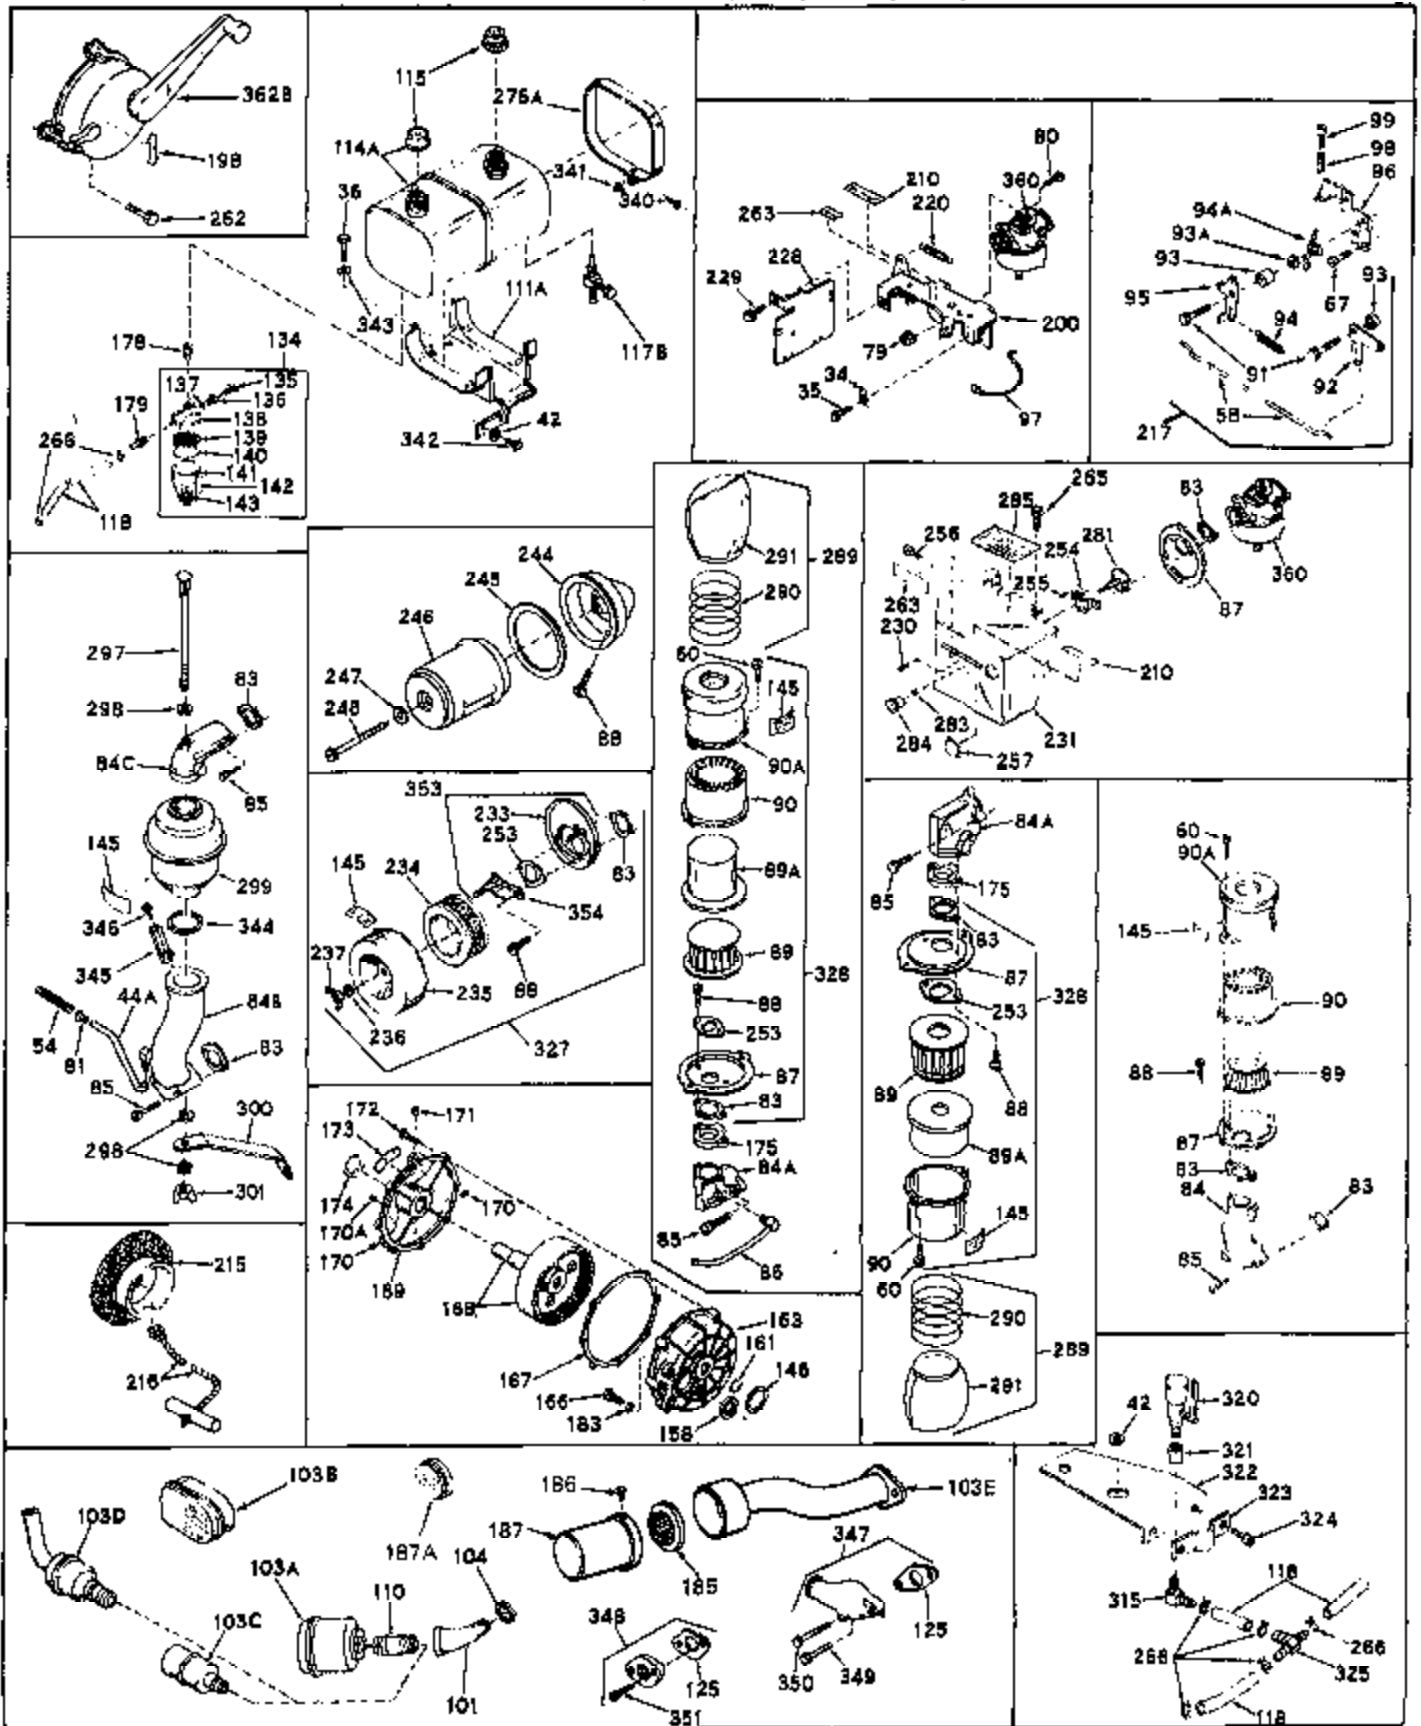

Ref #	Part Number	Qty	Description
34	27793	0	Clip, Conduit
35	28942	0	Screw
36	650694	0	Screw, Hex hd. cap, 5/16-18 x 2
36	650695	0	Screw, Hex hd. cap, 5/16-18 x 2-1/4 (Grade 8)
36	650697	0	Screw, Hex hd. cap, 5/16-18 x 2-1/2
42	26073	0	Washer, Connecting rod bolt
44A	32447	0	Tube, Breather
54	28819	0	Spring, Fuel line
54	31778	0	Spring, Coil
60	650152	0	Screw
67	650399	0	Screw, Phil. fil. hd. Sems, 10-32 x 5/8
79	29752	0	Nut
80	650572	0	Screw
81	32446	0	Grommet, Breather tube
83	27272	0	Gasket, Air cleaner
85	29786	0	Screw
85	650163	0	Screw, Fil. hd. Sems, 10-32 x 7/8
85	650416	0	Screw, Rd. hd. Sems, 10-32 x 1
85	650605	0	Screw
87	31708	0	Bracket, Air cleaner
88	650399	0	Screw, Phil. fil. hd. Sems, 10-32 x 5/8
88	650521	0	Screw
88	28820	0	Screw
89A	31700	0	Element, Air cleaner
90	31692	0	Body, Air cleaner
91	30312	0	Screw, Hex washer hd. Sems, 10-32 x 1/2
97	28468	0	Wire, Ground (Female fitting both ends)
98	28569	0	Spring, Compression
98	32924	0	Spring, Compression
99	29500	0	Screw, Fil. hd. mach., Sems, 8-32 x 3/4
99	650223	0	Screw, Fil. slotted hd. Sems, 8-32 x 5/8
99	650688	0	Screw, Hex hd., 10-32 x 1-5/16" (Drilled)
104	28443	0	Nut, Conduit (1/8" thick)
104	32862	0	Nut, Conduit (1/4" thick)
115	32387A	0	Cap, Fuel filler (Charcoal Plastic) (Spurt)
115	33032	0	Cap, Fuel filler (Red Plastic) (Spurt)
118	29774	0	Line, Fuel (Braided 8.25")
118	30705	0	Line, Fuel (Braided 16")
118	30962	0	Line, Fuel (Braided 32")
125	27930	0	Gasket, Exhaust
145	31871	0	Decal, Air cleaner
146	28451	0	Gasket, Housing
171	24590	0	Plug, Pipe
200	33110	0	Control Assy., Speed (Remote)
215	28301	0	Pulley, Starter
216	590343	0	Rope & Handle Assy., Starter
220	30826	0	Spring, Extension
228	30820	0	Baffle, Heat
229	28942	0	Screw
230	650257	0	Screw, Pan hd. Sems, 8-32 x 5/16
253	30767	0	Spacer, Air cleaner
255	28820	0	Screw
256	650760	0	Screw
257	31291	0	Plug, Cover
262	29716	0	Screw
265	650701	0	Screw, Hex washer hd. shakeproof,
266	26460	0	Clamp, Fuel line
289	730512	0	Kit, Pre-cleaner