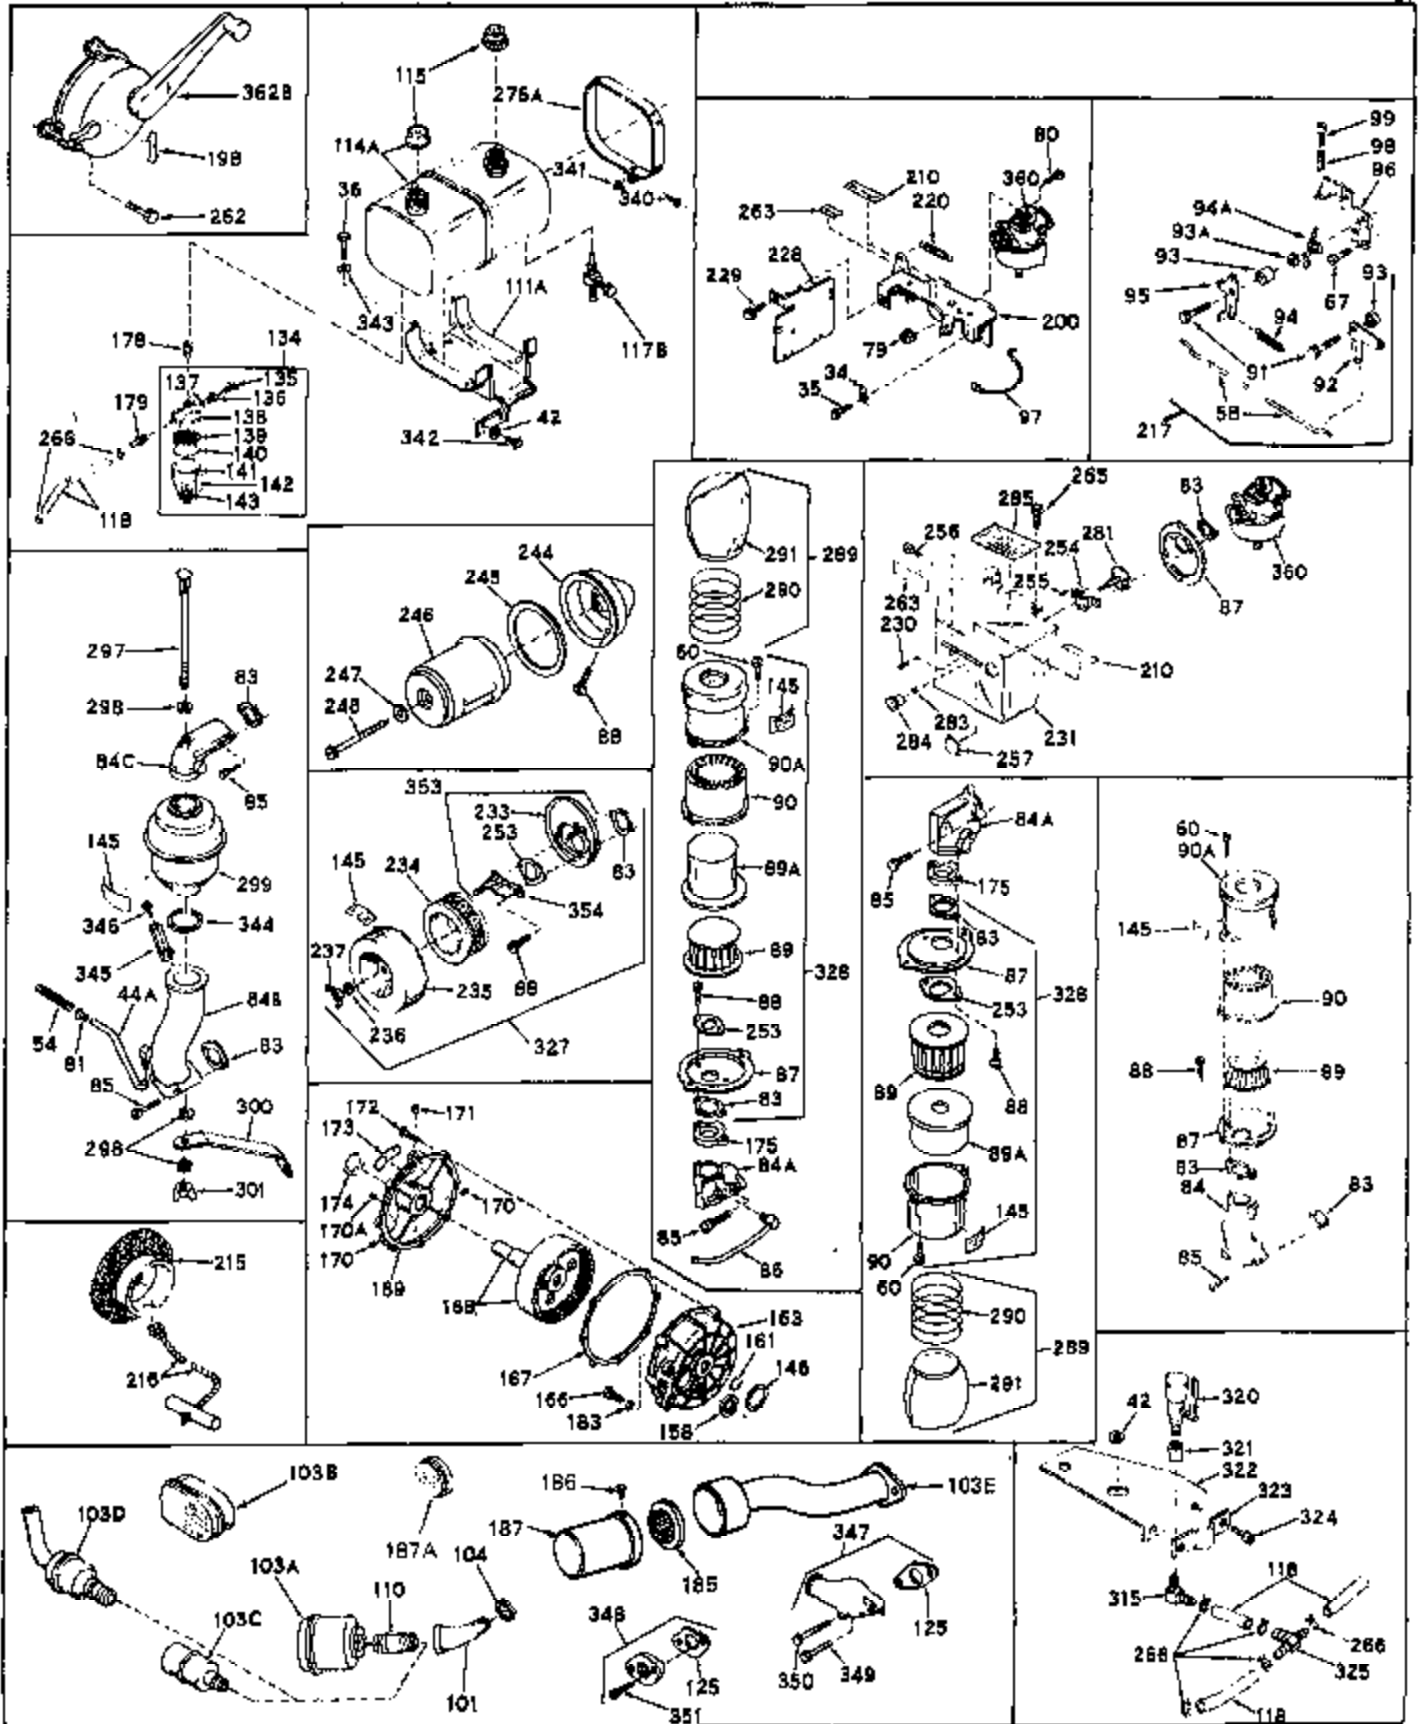

Ref #	Part Number	Qty	Description
34	27793	0	Clip, Conduit
35	28942	0	Screw
36	650694	0	Screw, Hex hd. cap, 5/16-18 x 2
36	650695	0	Screw, Hex hd. cap, 5/16-18 x 2-1/4 (Grade 8
36	650697	0	Screw, Hex hd. cap, 5/16-18 x 2-1/2
42	26073	0	Washer, Connecting rod bolt
54	28819	0	Spring, Fuel line
54	31778	0	Spring, Coil
60	650152	0	Screw
67	650399	0	Screw, Phil. fil. hd. Sems, 10-32 x 5/8
79	29752	0	Nut
80	650572	0	Screw
83	27272	0	Gasket, Air cleaner
85	29786	0	Screw
85	650163	0	Screw, Fil. hd. Sems, 10-32 x 7/8
85	650416	0	Screw, Rd. hd. Sems, 10-32 x 1
85	650605	0	Screw
87	31691	0	Bracket, Air cleaner
88	650521	0	Screw
88	28820	0	Screw
88	650399	0	Screw, Phil. fil. hd. Sems, 10-32 x 5/8
89	30727	0	Element, Air cleaner
90	31692	0	Body, Air cleaner
91	30312	0	Screw, Hex washer hd. Sems, 10-32 x 1/2
98	28569	0	Spring, Compression
98	32924	0	Spring, Compression
99	29500	0	Screw, Fil. hd. mach., Sems, 8-32 x 3/4
99	650223	0	Screw, Fil. slotted hd. Sems, 8-32 x 5/8
99	650688	0	Screw, Hex hd., 10-32 x 1-5/16" (Drilled
104	28443	0	Nut, Conduit (1/8" thick)
104	32862	0	Nut, Conduit (1/4" thick)
115	32387A	0	Cap, Fuel filler (Charcoal Plastic) (Spurt
115	33032	0	Cap, Fuel filler (Red Plastic) (Spurt
118	29774	0	Line, Fuel (Braided 8.25")
118	30705	0	Line, Fuel (Braided 16")
118	30962	0	Line, Fuel (Braided 32")
125	27930	0	Gasket, Exhaust
145	31752	0	Decal, Air cleaner
146	28451	0	Gasket, Housing
171	24590	0	Plug, Pipe
215	28301	0	Pulley, Starter
216	590343	0	Rope & Handle Assy., Starter
228	30820	0	Baffle, Heat
229	28942	0	Screw
230	650257	0	Screw, Pan hd. Sems, 8-32 x 5/16
253	30767	0	Spacer, Air cleaner
255	28820	0	Screw
256	650760	0	Screw
257	31291	0	Plug, Cover
262	29716	0	Screw
265	650701	0	Screw, Hex washer hd. shakeproof,
266	26460	0	Clamp, Fuel line
289	730512	0	Kit, Pre-cleaner
290	31667	0	Spring, Pre-cleaner bag
291	31668	0	Bag, Pre-cleaner
327	730128	0	Cleaner Assy., Air
328	730127	0	Cleaner Assy., Air (Poly)
342	29212	0	Screw