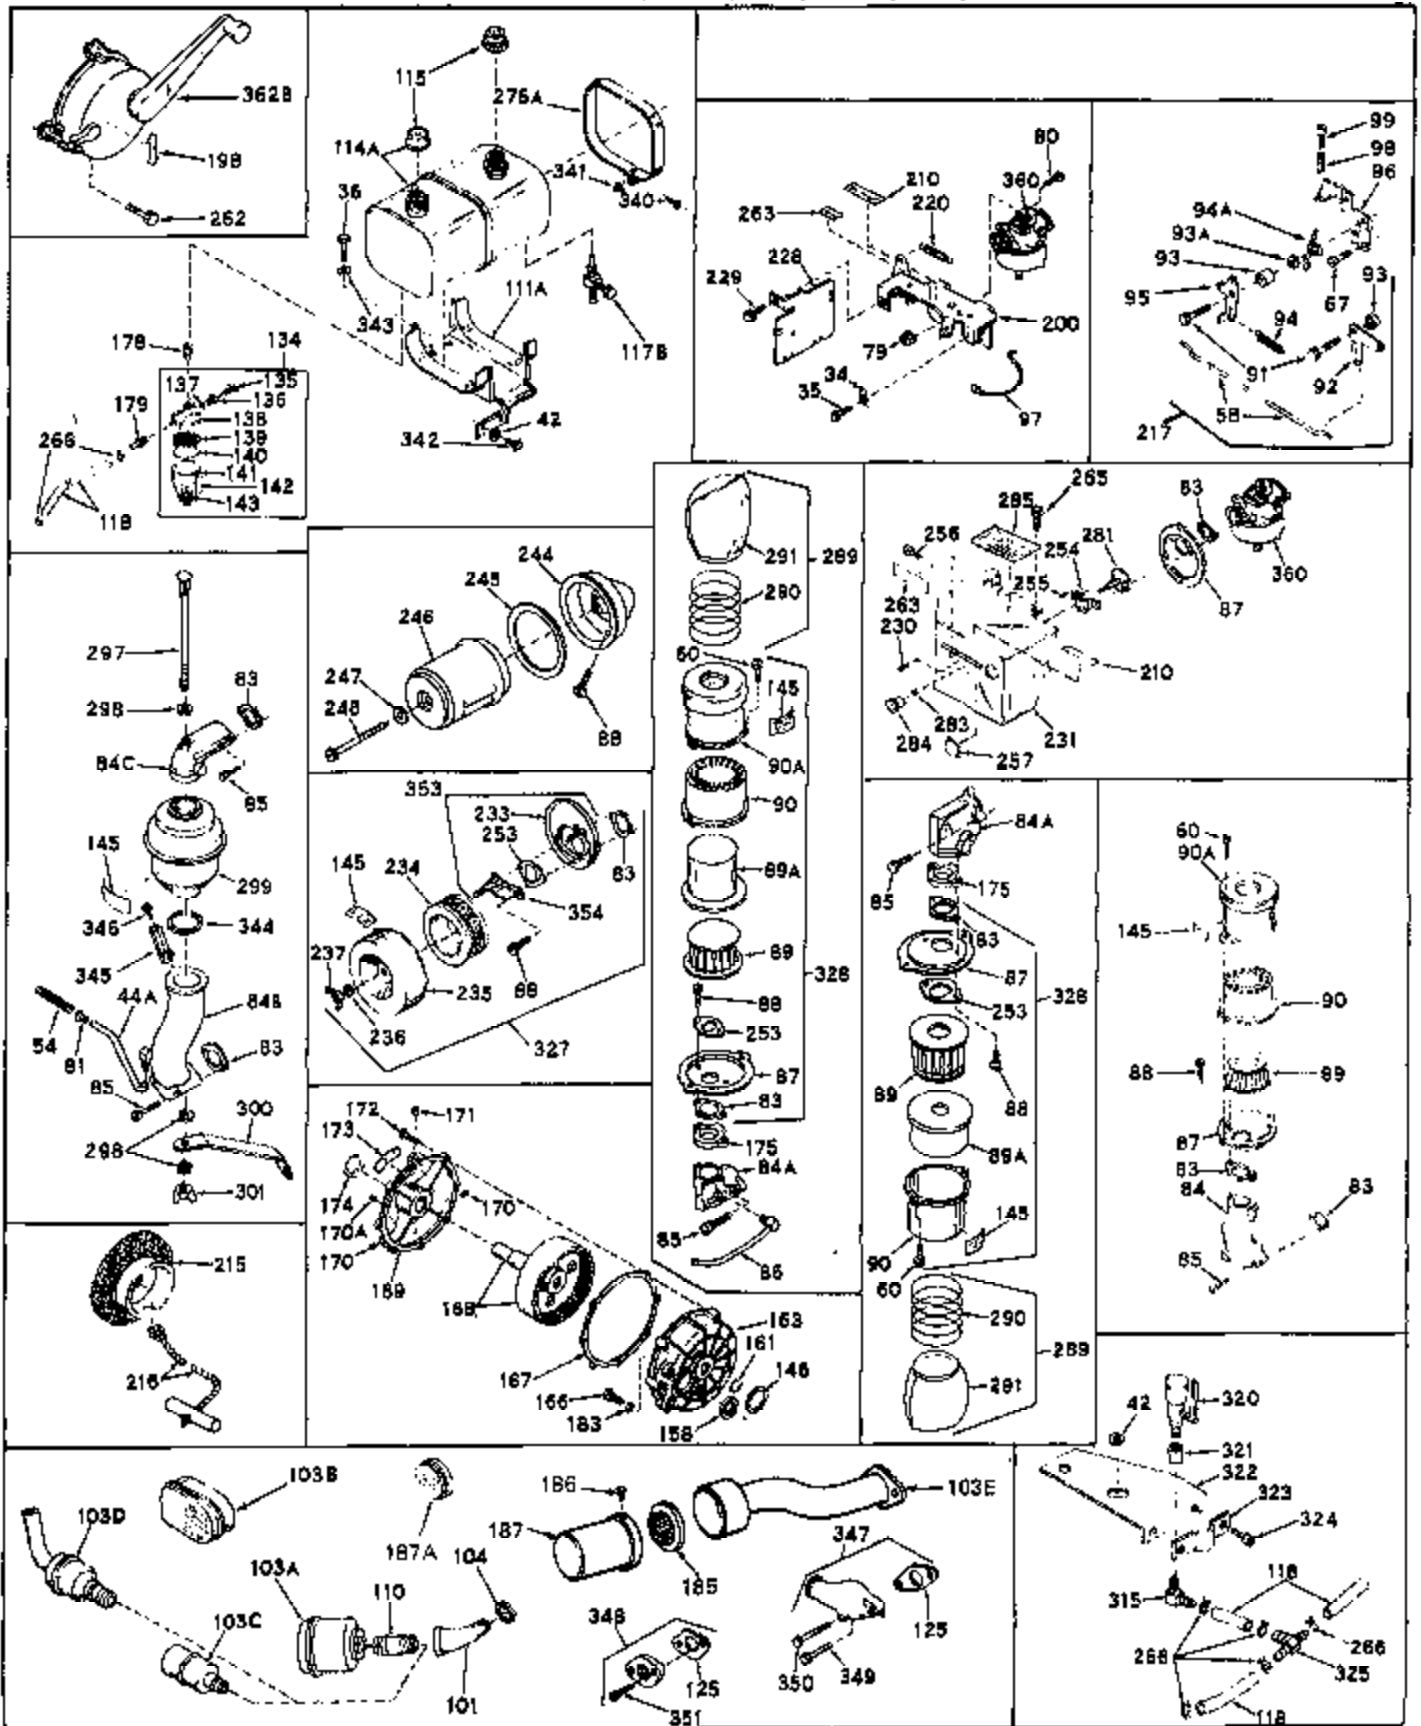

Ref #	Part Number	Qty	Description
34	27793	0	Clip, Conduit
35	28942	0	Screw
36	650694	0	Screw, Hex hd. cap, 5/16-18 x 2
36	650695	0	Screw, Hex hd. cap, 5/16-18 x 2-1/4 (Grade 8
36	650697	0	Screw, Hex hd. cap, 5/16-18 x 2-1/2
42	26073	0	Washer, Connecting rod bolt
54	28819	0	Spring, Fuel line
54	31778	0	Spring, Coil
60	650152	0	Screw
67	650399	0	Screw, Phil. fil. hd. Sems, 10-32 x 5/8
79	29752	0	Nut
80	650572	0	Screw
83	27272	0	Gasket, Air cleaner
85	29786	0	Screw
85	650163	0	Screw, Fil. hd. Sems, 10-32 x 7/8
85	650416	0	Screw, Rd. hd. Sems, 10-32 x 1
85	650605	0	Screw
87	31691	0	Bracket, Air cleaner
88	28820	0	Screw
88	650399	0	Screw, Phil. fil. hd. Sems, 10-32 x 5/8
88	650521	0	Screw
89	30727	0	Element, Air cleaner
90	31692	0	Body, Air cleaner
91	30312	0	Screw, Hex washer hd. Sems, 10-32 x 1/2
97	28468	0	Wire, Ground (Female fitting both ends)
98	28569	0	Spring, Compression
98	32924	0	Spring, Compression
99	29500	0	Screw, Fil. hd. mach., Sems, 8-32 x 3/4
99	650223	0	Screw, Fil. slotted hd. Sems, 8-32 x 5/8
99	650688	0	Screw, Hex hd., 10-32 x 1-5/16" (Drilled
104	28443	0	Nut, Conduit (1/8" thick)
104	32862	0	Nut, Conduit (1/4" thick)
115	32387A	0	Cap, Fuel filler (Charcoal Plastic) (Spurt
115	33032	0	Cap, Fuel filler (Red Plastic) (Spurt
118	29774	0	Line, Fuel (Braided 8.25")
118	30705	0	Line, Fuel (Braided 16")
118	30962	0	Line, Fuel (Braided 32")
125	27930	0	Gasket, Exhaust
145	31752	0	Decal, Air cleaner
146	28451	0	Gasket, Housing
171	24590	0	Plug, Pipe
200	33110	0	Control Assy., Speed (Remote)
215	28301	0	Pulley, Starter
216	590343	0	Rope & Handle Assy., Starter
220	30826	0	Spring, Extension
228	30820	0	Baffle, Heat
229	28942	0	Screw
230	650257	0	Screw, Pan hd. Sems, 8-32 x 5/16
253	30767	0	Spacer, Air cleaner
255	28820	0	Screw
256	650760	0	Screw
257	31291	0	Plug, Cover
262	29716	0	Screw
265	650701	0	Screw, Hex washer hd. shakeproof,
266	26460	0	Clamp, Fuel line
289	730512	0	Kit, Pre-cleaner
290	31667	0	Spring, Pre-cleaner bag
291	31668	0	Bag, Pre-cleaner