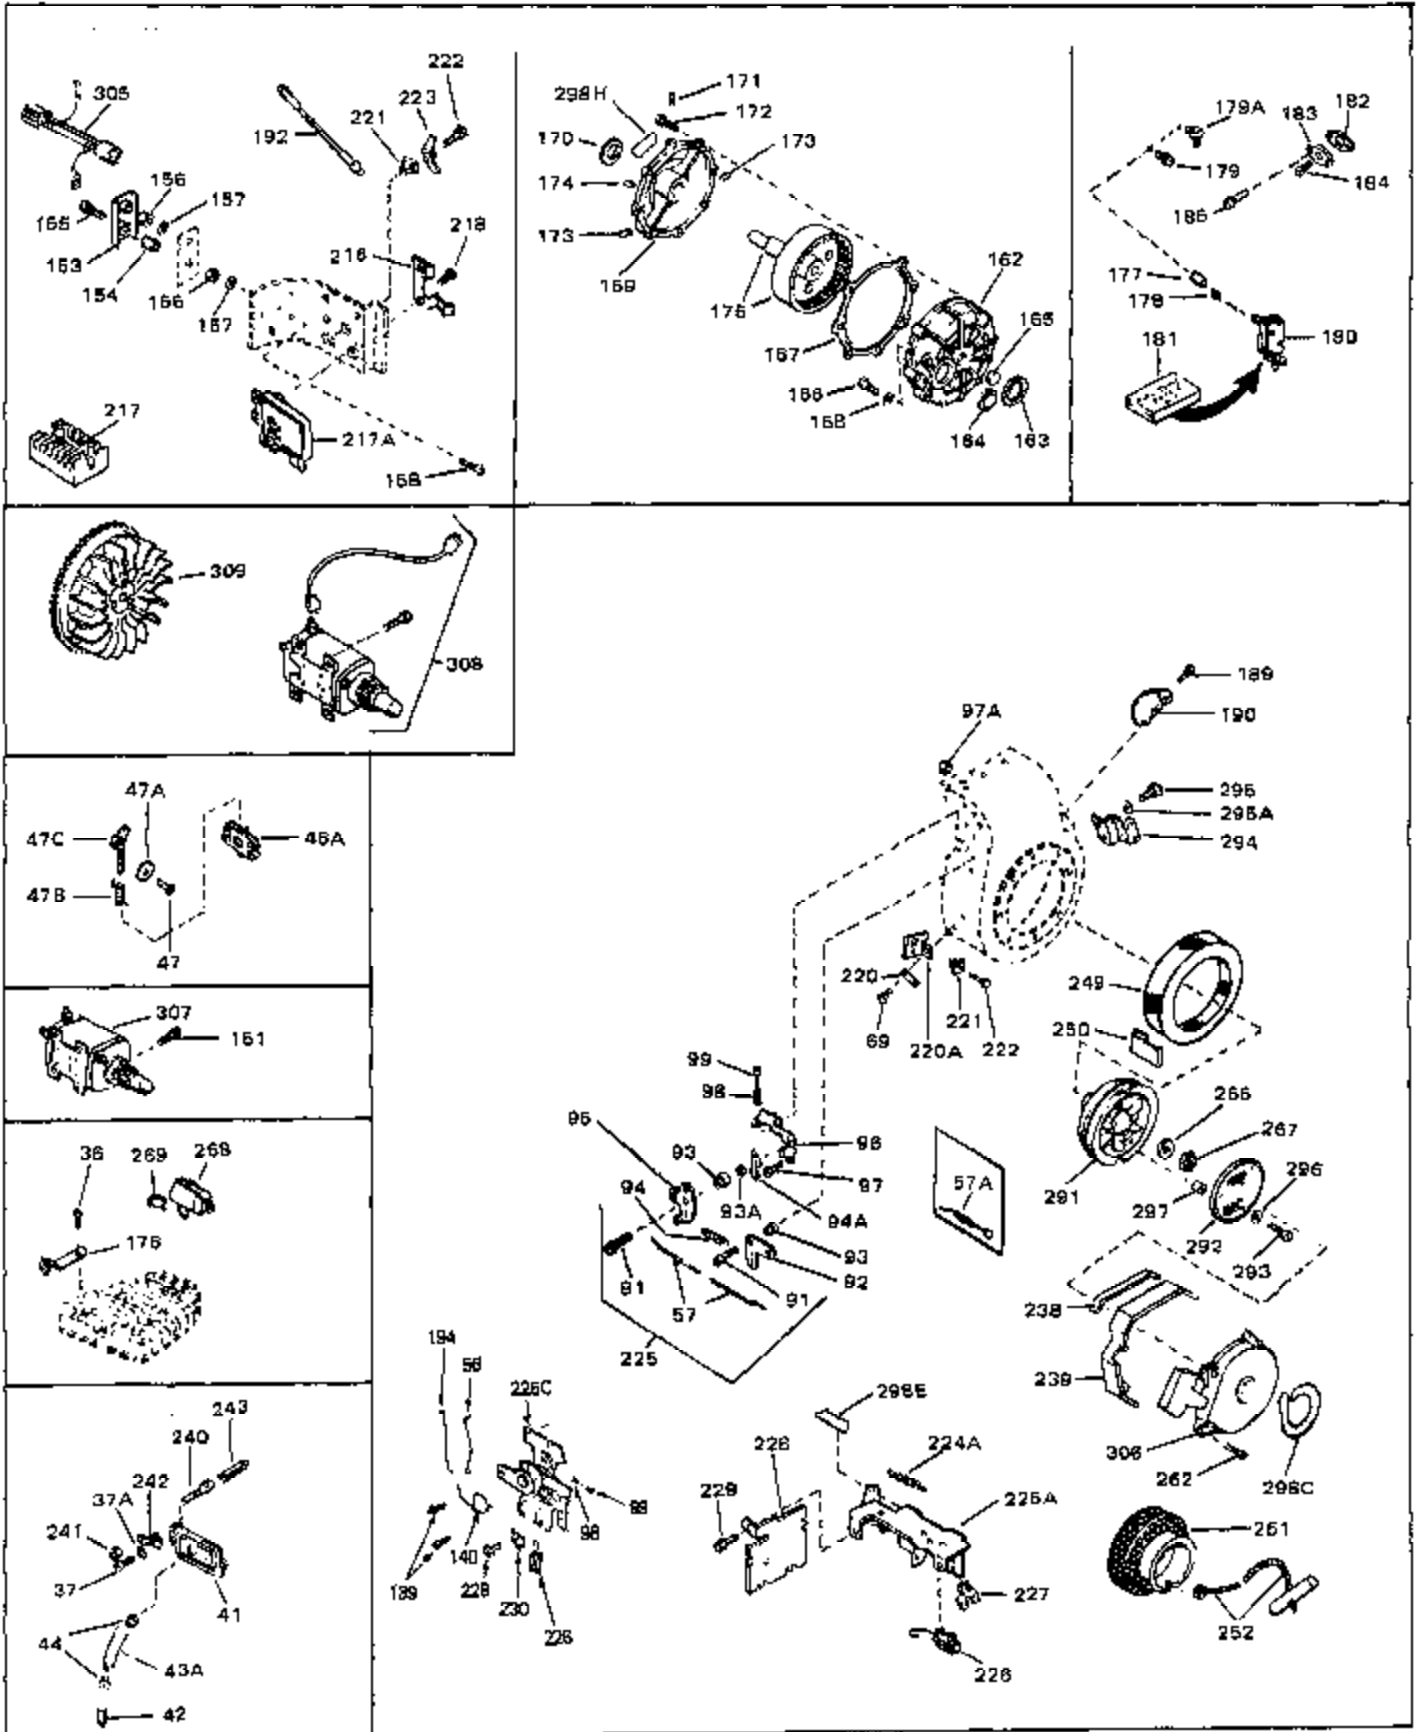

Ref #	Part Number	Qty	Description
36	650694A	0	Screw, Hex flange hd., 5/16-18 x 2
36	650695A	0	Screw, Hex flange hd., 5/16-18 x 2-1/4
36	650697A	0	Screw, Hex flange hd., 5/16-18 x 2-1/2
37	650128	0	Screw
37	650597	0	Screw, Hex washer hd., 10-24 x 5/8
37A	27261	0	Washer, Flat
41	28425	0	Cover, Valve chamber
56	30824	0	Link, Throttle
69	29747A	0	Screw
98	28569	0	Spring, Compression
98	31342	0	Spring, Compression
98	32924	0	Spring, Compression
99	29500	0	Screw, Fil. hd. mach., Sems, 8-32 x 3/4
99	650549	0	Screw
99	650688	0	Screw, Hex hd., 10-32 x 1-5/16" (Drilled
182	32683	0	Gasket, Fuel pump
183	32955	0	Cover, Fuel pump pad
184	9556	0	Plug, Oil drain (Sq. hd. pipe, 1/8-27)
185	30688	0	Screw, Hex hd. Sems, 1/4-20 x 1/2
224A	30826	0	Spring, Extension
225	730152	0	Control Assy., Speed
225A	33110A	0	Control Assy., Speed (Remote)
226	610973	0	Terminal Assy.
227	33177	0	Terminal
262	29716	0	Screw
266	650815	0	Washer, Belleville
267	8115	0	Nut, Hex
305	33018	0	Harness, Adapter
306	590420	0	Starter, Rewind
308	32386	0	Starter Motor Kit (110-120 Volt)
308	32901	0	Starter Motor Kit (110-120 Volt)
308	33328	0	Starter Motor Kit (110-120 Volt)
308	33328A	0	Starter Motor Kit (110-120 Volt)
308	33518	0	Starter Motor Kit (110-120 Volt)
308	33518A	0	Starter Motor Kit (110-120 Volt)
308	33518B	0	Starter Motor Kit (110-120 Volt)
309	30811A	0	Flywheel