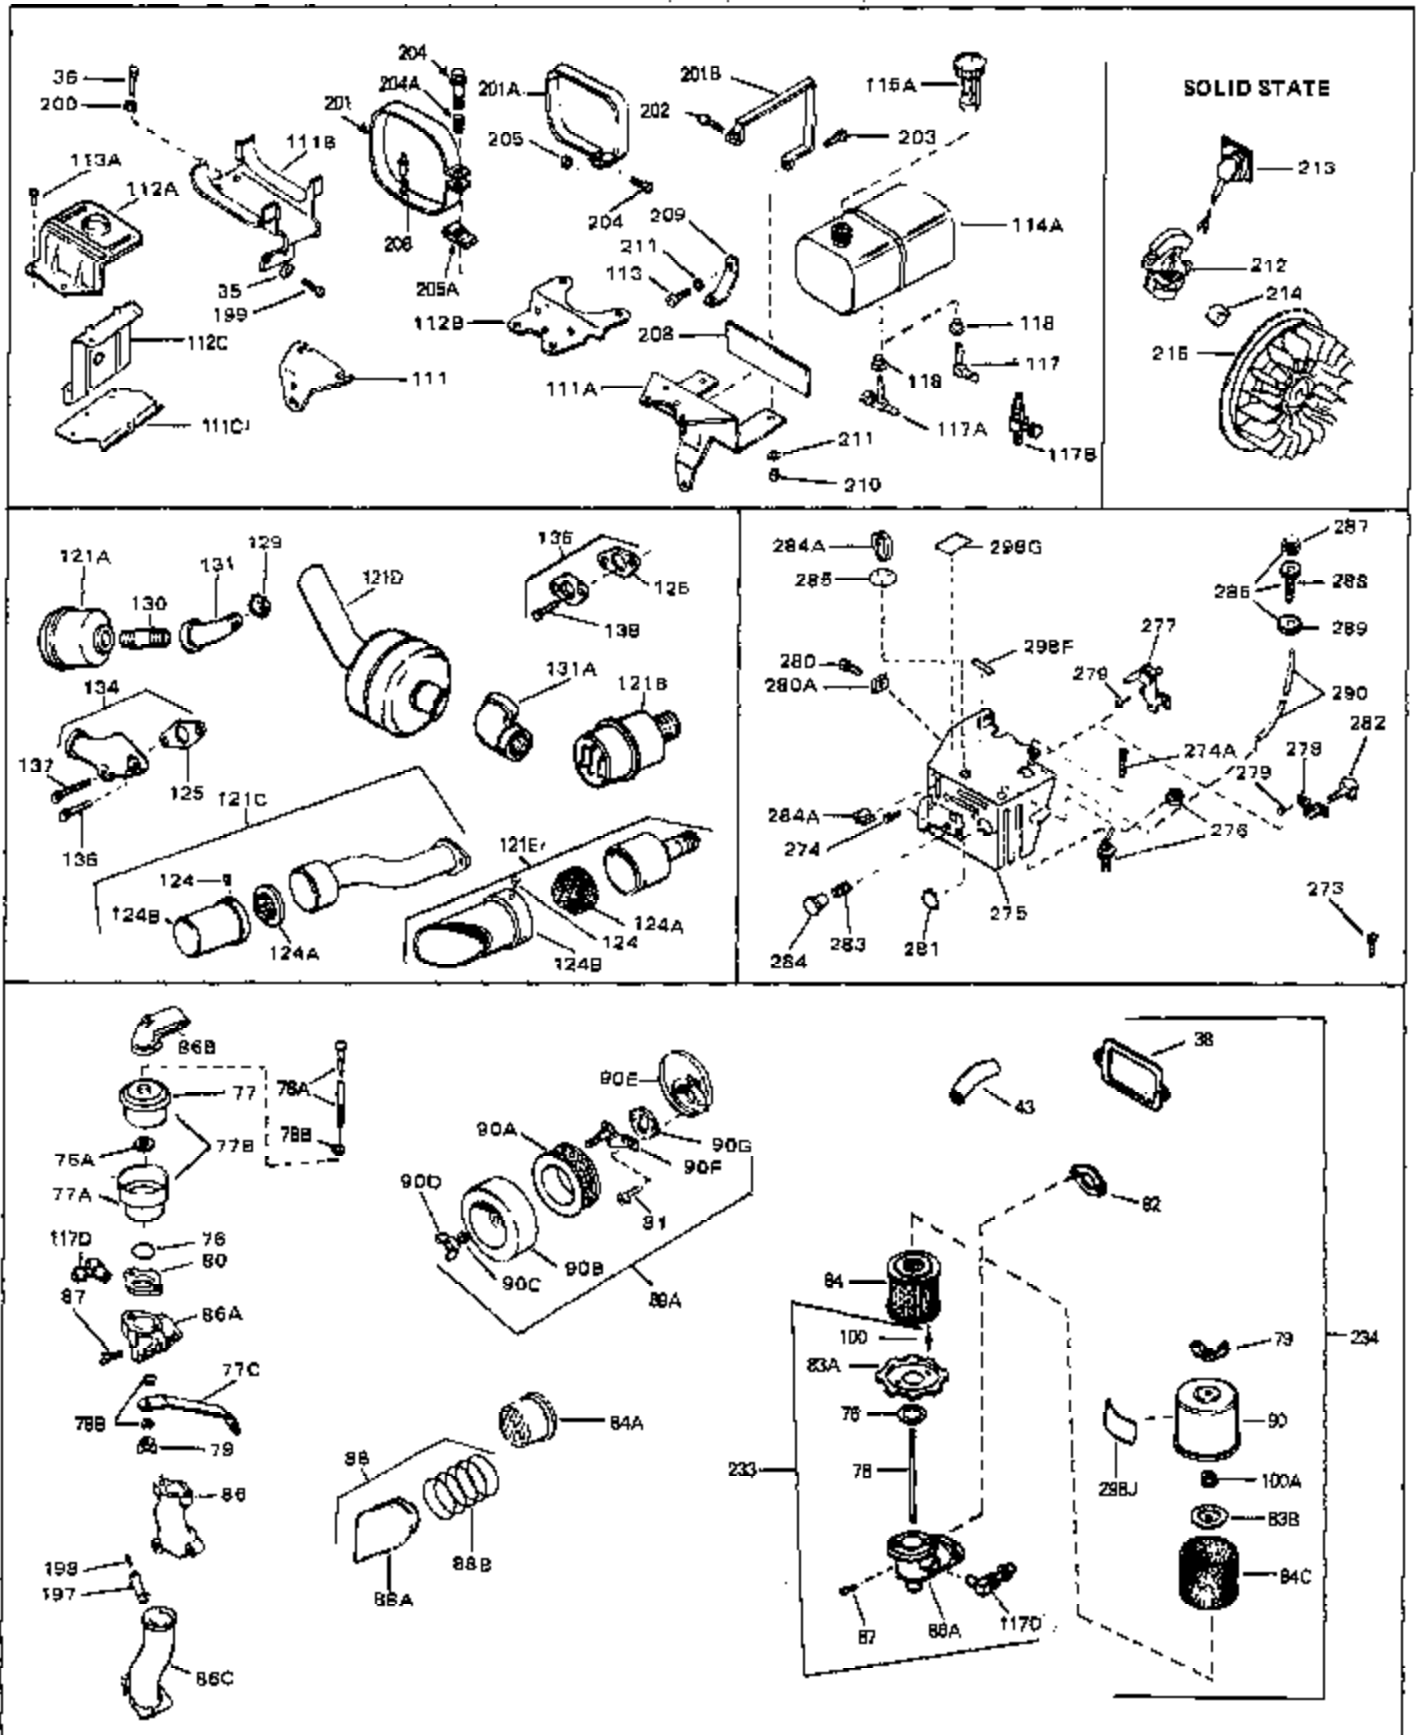

Ref #	Part Number	Qty	Description
120	26460	0	Clamp, Fuel line
121	32401	0	Muffler
125	27930	0	Gasket, Exhaust
126	30196	0	Screw
127	26073	0	Washer, Connecting rod bolt
128	650694A	0	Screw, Hex flange hd., 5/16-18 x 2
132	650139	0	Screw
132	650548	0	Screw, Hex washer hd., 8-32 x 5/16
133	31725A	0	Extension, Governor lever
144	650542	0	Screw, Hex hd. cap, 5/16 18 x 13/16
146	29538	0	Base, Mounting
147	650128	0	Screw
148	30622	0	Extension, Blower housing
186	27275	0	Clip, Hi-tension wire
186	29443	0	Clip, Fuel line
186	33685	0	Clip, Hi-tension wire
211	650675	0	Washer, Flat
211A	8303	0	Lockwasher
244	31793	0	Bearing, Ball
245	31792	0	Washer, Thrust
246	31855	0	Retainer, Bearing
247	650778	0	Washer, Lock
248	650580	0	Nut, Lock
262	29716	0	Screw
264	32125	0	Cup, Starter
265	590417	0	Screen, Starter cup
266	650815	0	Washer, Belleville
267	8115	0	Nut, Hex
298B	31752	0	Decal, Air cleaner
298A	31517	0	Decal, H.P. (5 H.P.)
298A	32173	0	Decal, H.P. (6 H.P.)
298A	33310	0	Decal, Mini-Bike (5 H.P.)
298A	34316	0	Decal, Name
298	34346	0	Decal, Instruction
299	30547A	0	Contact Assy., Breaker
300	30548B	0	Condenser
301	631021	0	Inlet Needle, Seat & Clip Assy.
303	631067A	0	Carburetor
304	610689A	0	Magneto, Tecumseh
306	590420	0	Starter, Rewind
310	33235	0	Gasket Set