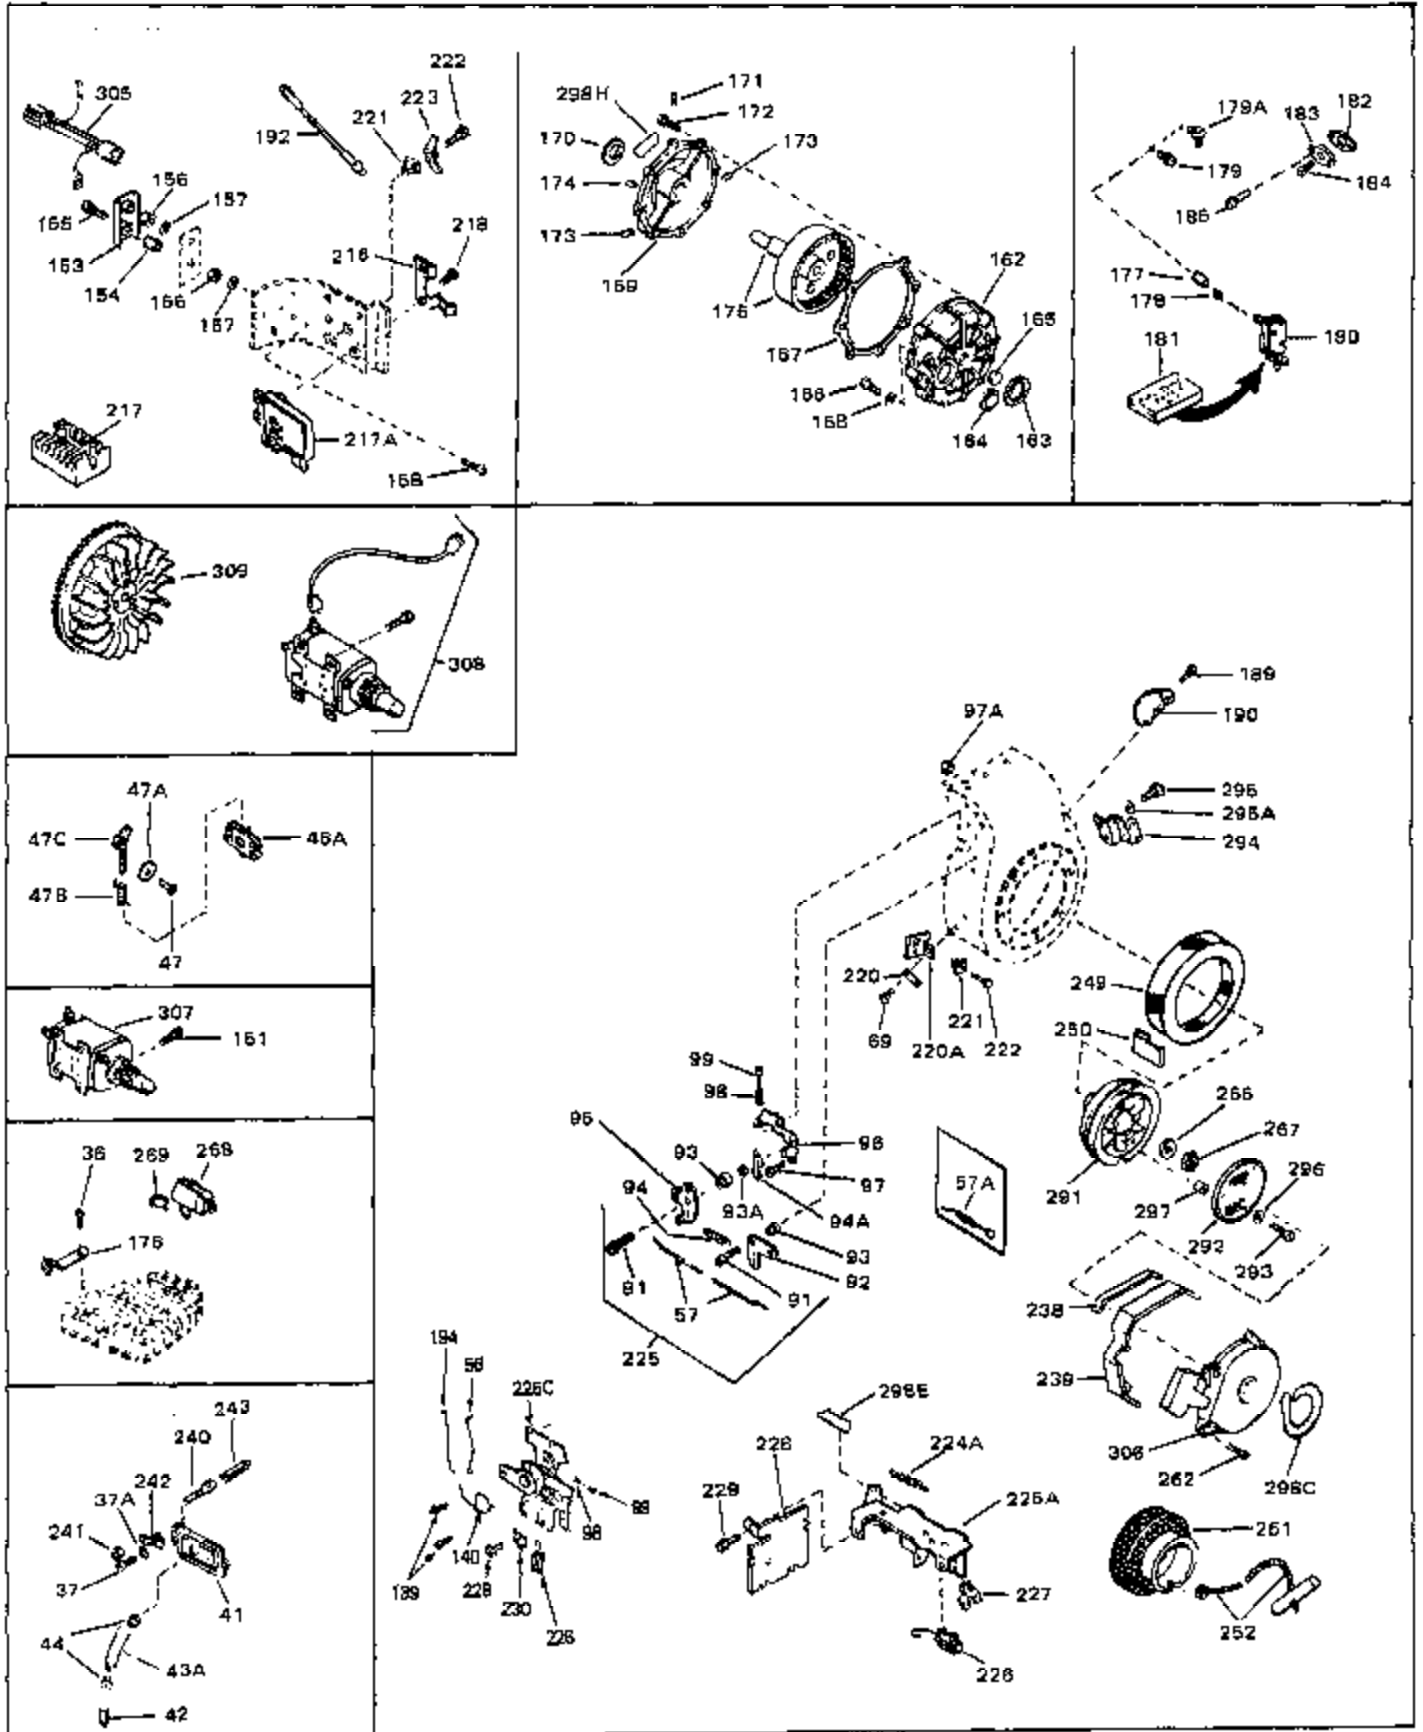

Ref #	Part Number	Qty	Description
36	650694A	0	Screw, Hex flange hd., 5/16-18 x 2
36	650695A	0	Screw, Hex flange hd., 5/16-18 x 2-1/4
36	650697A	0	Screw, Hex flange hd., 5/16-18 x 2-1/2
37	650128	0	Screw
37	650597	0	Screw, Hex washer hd., 10-24 x 5/8
37A	27261	0	Washer, Flat
41	28425	0	Cover, Valve chamber
56	31710	0	Link, Throttle
69	29747A	0	Screw
98	28569	0	Spring, Compression
98	31342	0	Spring, Compression
98	32924	0	Spring, Compression
99	650549	0	Screw
99	650688	0	Screw, Hex hd., 10-32 x 1-5/16" (Drilled
99	29500	0	Screw, Fil. hd. mach., Sems, 8-32 x 3/4
182	32683	0	Gasket, Fuel pump
183	32955	0	Cover, Fuel pump pad
184	9556	0	Plug, Oil drain (Sq. hd. pipe, 1/8-27)
185	30688	0	Screw, Hex hd. Sems, 1/4-20 x 1/2
225	730152	0	Control Assy., Speed
227	33177	0	Terminal
240	30845A	0	Bolt, Governor adjusting
241	33450	0	Nut, Lock
242	32328	0	Bracket, Speed adjusting
243	30886A	0	Spring, Governor bolt
262	29716	0	Screw
266	650815	0	Washer, Belleville
267	8115	0	Nut, Hex
268	31584	0	Cup, Spark plug
269	31583	0	Clamp, Wire
305	33018	0	Harness, Adapter
306	590420	0	Starter, Rewind
308	32386	0	Starter Motor Kit (110-120 Volt)
308	32901	0	Starter Motor Kit (110-120 Volt)
308	33328	0	Starter Motor Kit (110-120 Volt)
308	33328A	0	Starter Motor Kit (110-120 Volt)
308	33518	0	Starter Motor Kit (110-120 Volt)
308	33518A	0	Starter Motor Kit (110-120 Volt)
308	33518B	0	Starter Motor Kit (110-120 Volt)
309	30811A	0	Flywheel