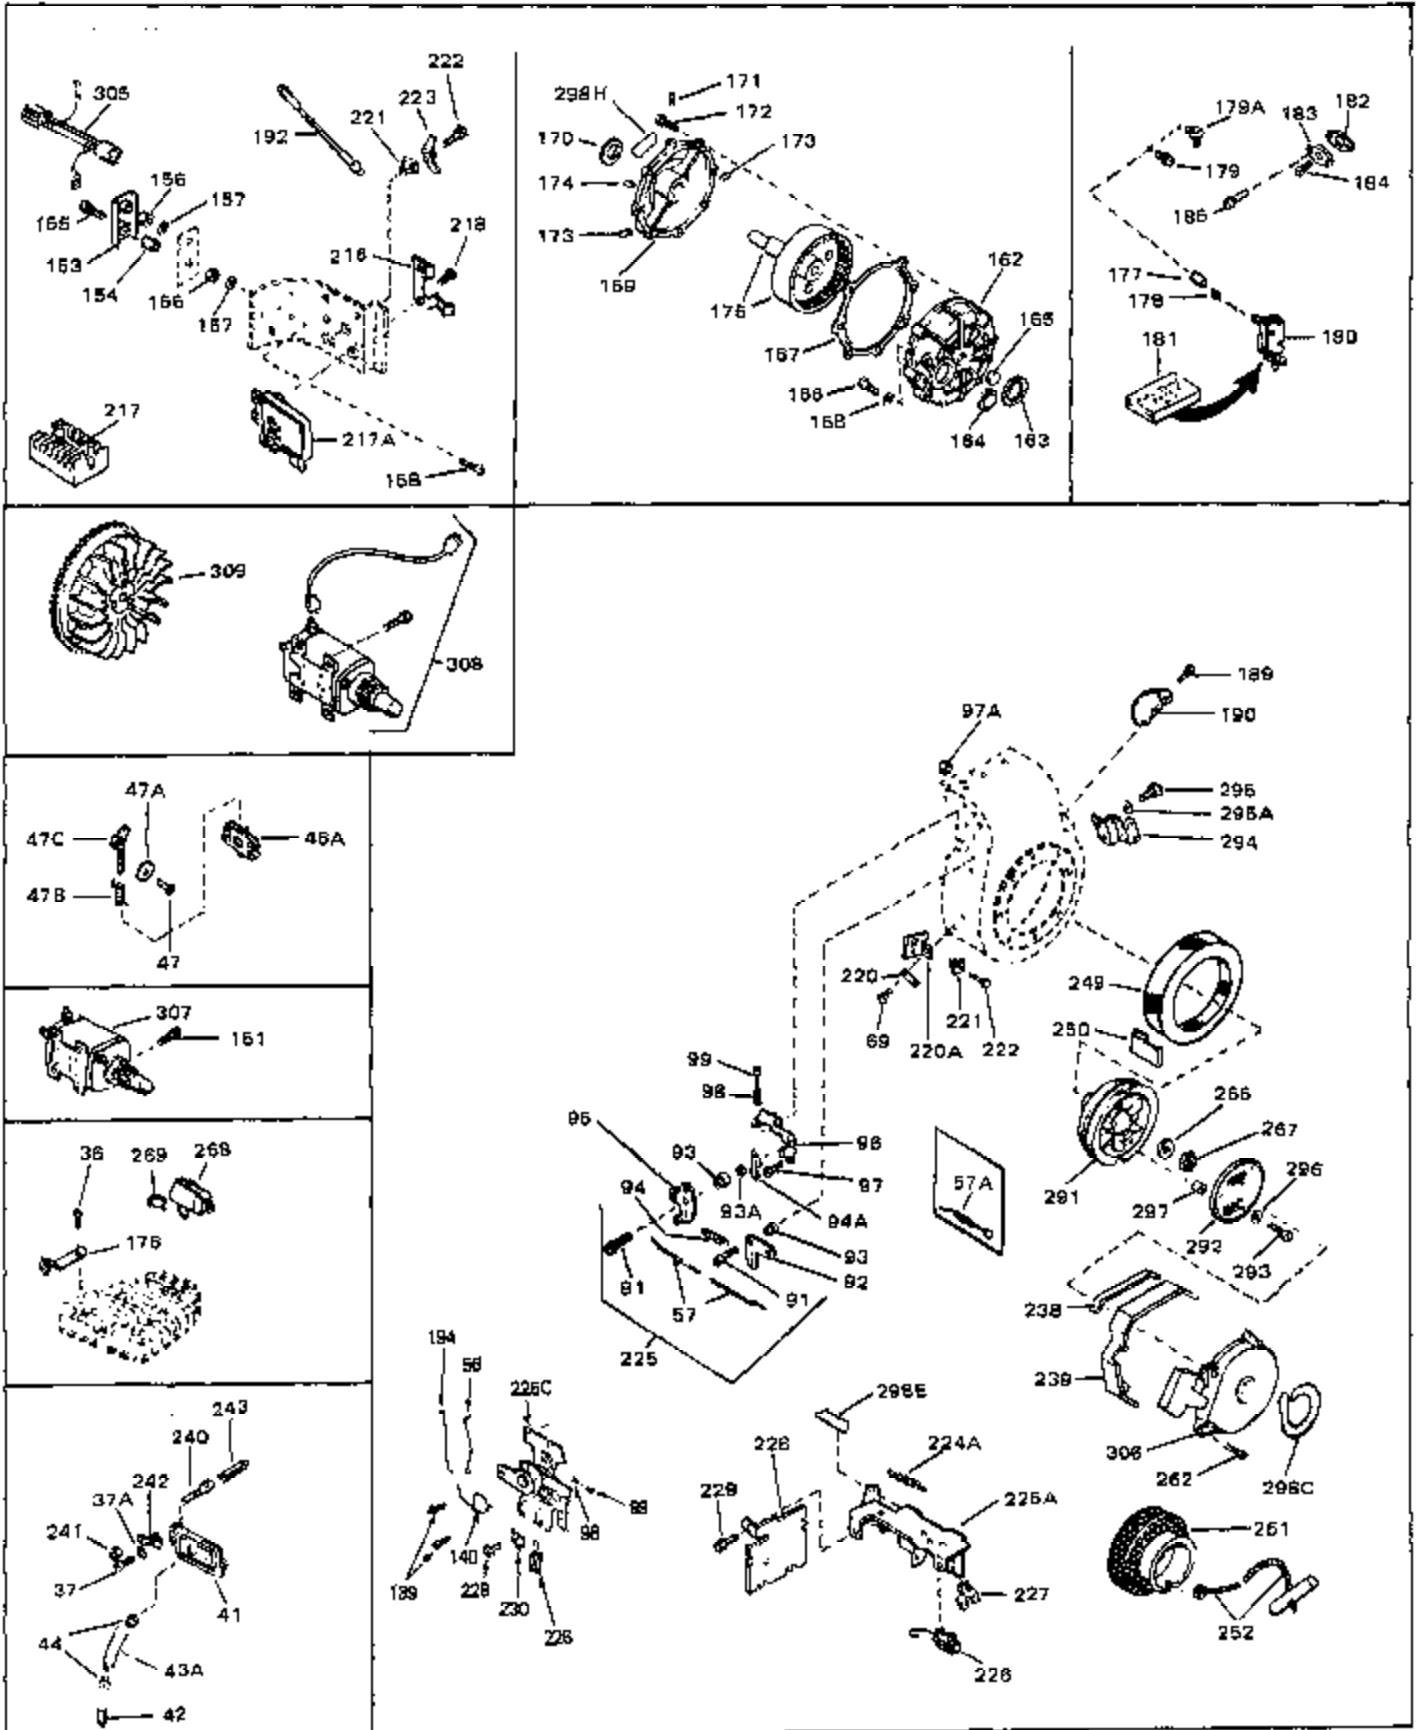

Ref #	Part Number	Qty	Description
36	650694A	0	Screw, Hex flange hd., 5/16-18 x 2
36	650695A	0	Screw, Hex flange hd., 5/16-18 x 2-1/4
36	650697A	0	Screw, Hex flange hd., 5/16-18 x 2-1/2
37	650128	0	Screw
37	650597	0	Screw, Hex washer hd., 10-24 x 5/8
37A	27261	0	Washer, Flat
41	28425	0	Cover, Valve chamber
56	31710	0	Link, Throttle
69	29747A	0	Screw
98	28569	0	Spring, Compression
98	31342	0	Spring, Compression
98	32924	0	Spring, Compression
99	650549	0	Screw
99	650688	0	Screw, Hex hd., 10-32 x 1-5/16" (Drilled
99	29500	0	Screw, Fil. hd. mach., Sems, 8-32 x 3/4
182	32683	0	Gasket, Fuel pump
183	32955	0	Cover, Fuel pump pad
184	9556	0	Plug, Oil drain (Sq. hd. pipe, 1/8-27)
185	30688	0	Screw, Hex hd. Sems, 1/4-20 x 1/2
225	730152	0	Control Assy., Speed
227	33177	0	Terminal
240	30845A	0	Bolt, Governor adjusting
241	33450	0	Nut, Lock
242	32328	0	Bracket, Speed adjusting
243	30886A	0	Spring, Governor bolt
262	29716	0	Screw
266	650815	0	Washer, Belleville
267	8115	0	Nut, Hex
268	31584	0	Cup, Spark plug
269	31583	0	Clamp, Wire
305	33018	0	Harness, Adapter
306	590420	0	Starter, Rewind
308	32386	0	Starter Motor Kit (110-120 Volt)
308	32901	0	Starter Motor Kit (110-120 Volt)
308	33328	0	Starter Motor Kit (110-120 Volt)
308	33328A	0	Starter Motor Kit (110-120 Volt)
308	33518	0	Starter Motor Kit (110-120 Volt)
308	33518A	0	Starter Motor Kit (110-120 Volt)
308	33518B	0	Starter Motor Kit (110-120 Volt)
309	30811A	0	Flywheel