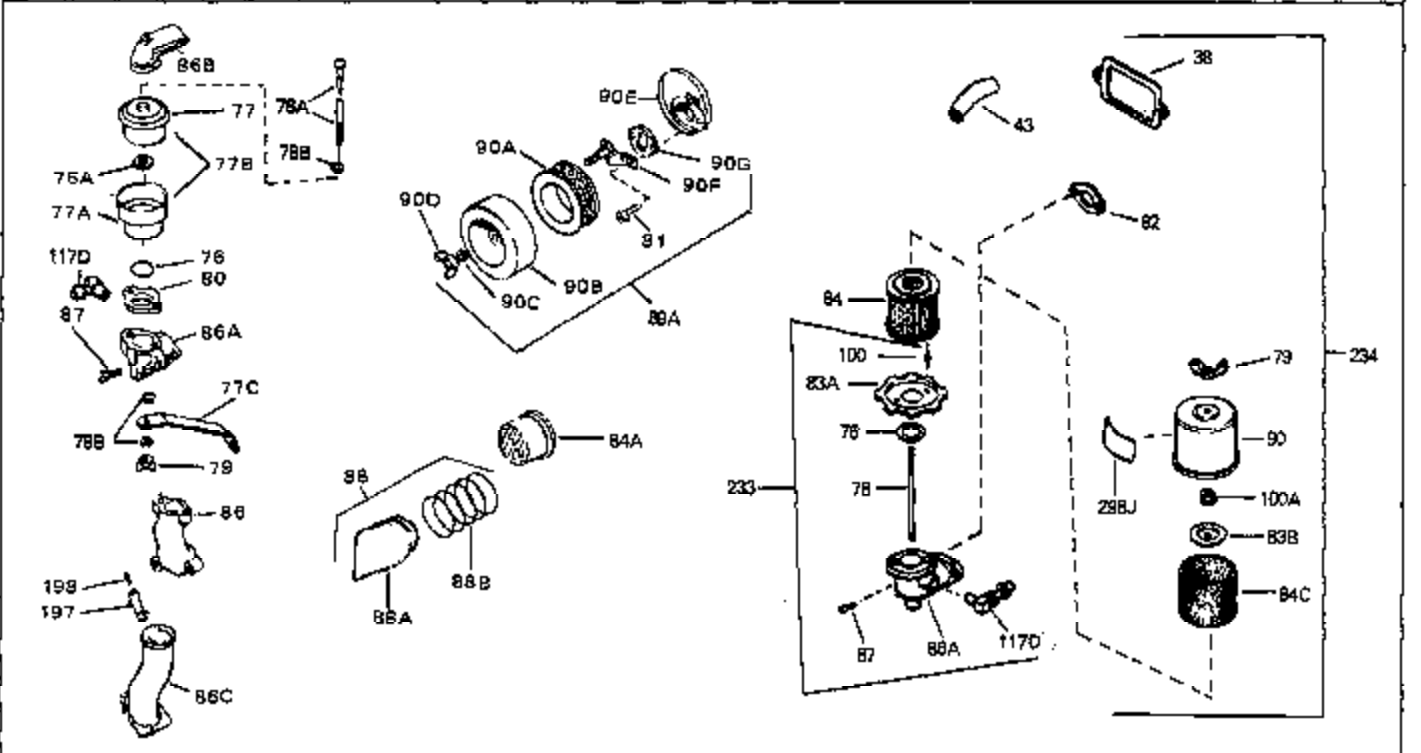

Ref #	Part Number	Qty	Description
120	26460	0	Clamp, Fuel line
125	27930	0	Gasket, Exhaust
132	650139	0	Screw
132	650548	0	Screw, Hex washer hd., 8-32 x 5/16
144	650542	0	Screw, Hex hd. cap, 5/16 18 x 13/16
146	29538	0	Base, Mounting
147	650128	0	Screw
148	30622	0	Extension, Blower housing
150	16645	0	Lockwasher
186	27275	0	Clip, Hi-tension wire
186	29443	0	Clip, Fuel line
186	33685	0	Clip, Hi-tension wire
211	650675	0	Washer, Flat
211A	8303	0	Lockwasher
224	31386	0	Spring, Governor
225B	31726B	0	Bracket Assy., Speed control
226	610973	0	Terminal Assy.
244	31793	0	Bearing, Ball
245	31792	0	Washer, Thrust
246	31855	0	Retainer, Bearing
247	650778	0	Washer, Lock
248	650580	0	Nut, Lock
262	29716	0	Screw
264	32125	0	Cup, Starter
265	590417	0	Screen, Starter cup
266	650815	0	Washer, Belleville
267	8115	0	Nut, Hex
298B	31752	0	Decal, Air cleaner
298A	31517	0	Decal, H.P. (5 H.P.)
298A	32173	0	Decal, H.P. (6 H.P.)
298A	33310	0	Decal, Mini-Bike (5 H.P.)
298A	34316	0	Decal, Name
298	34346	0	Decal, Instruction
299	30547A	0	Contact Assy., Breaker
300	30548B	0	Condenser
301	631021	0	Inlet Needle, Seat & Clip Assy.
303	631067A	0	Carburetor
304	610689A	0	Magneto, Tecumseh
306	590420	0	Starter, Rewind
310	33235	0	Gasket Set