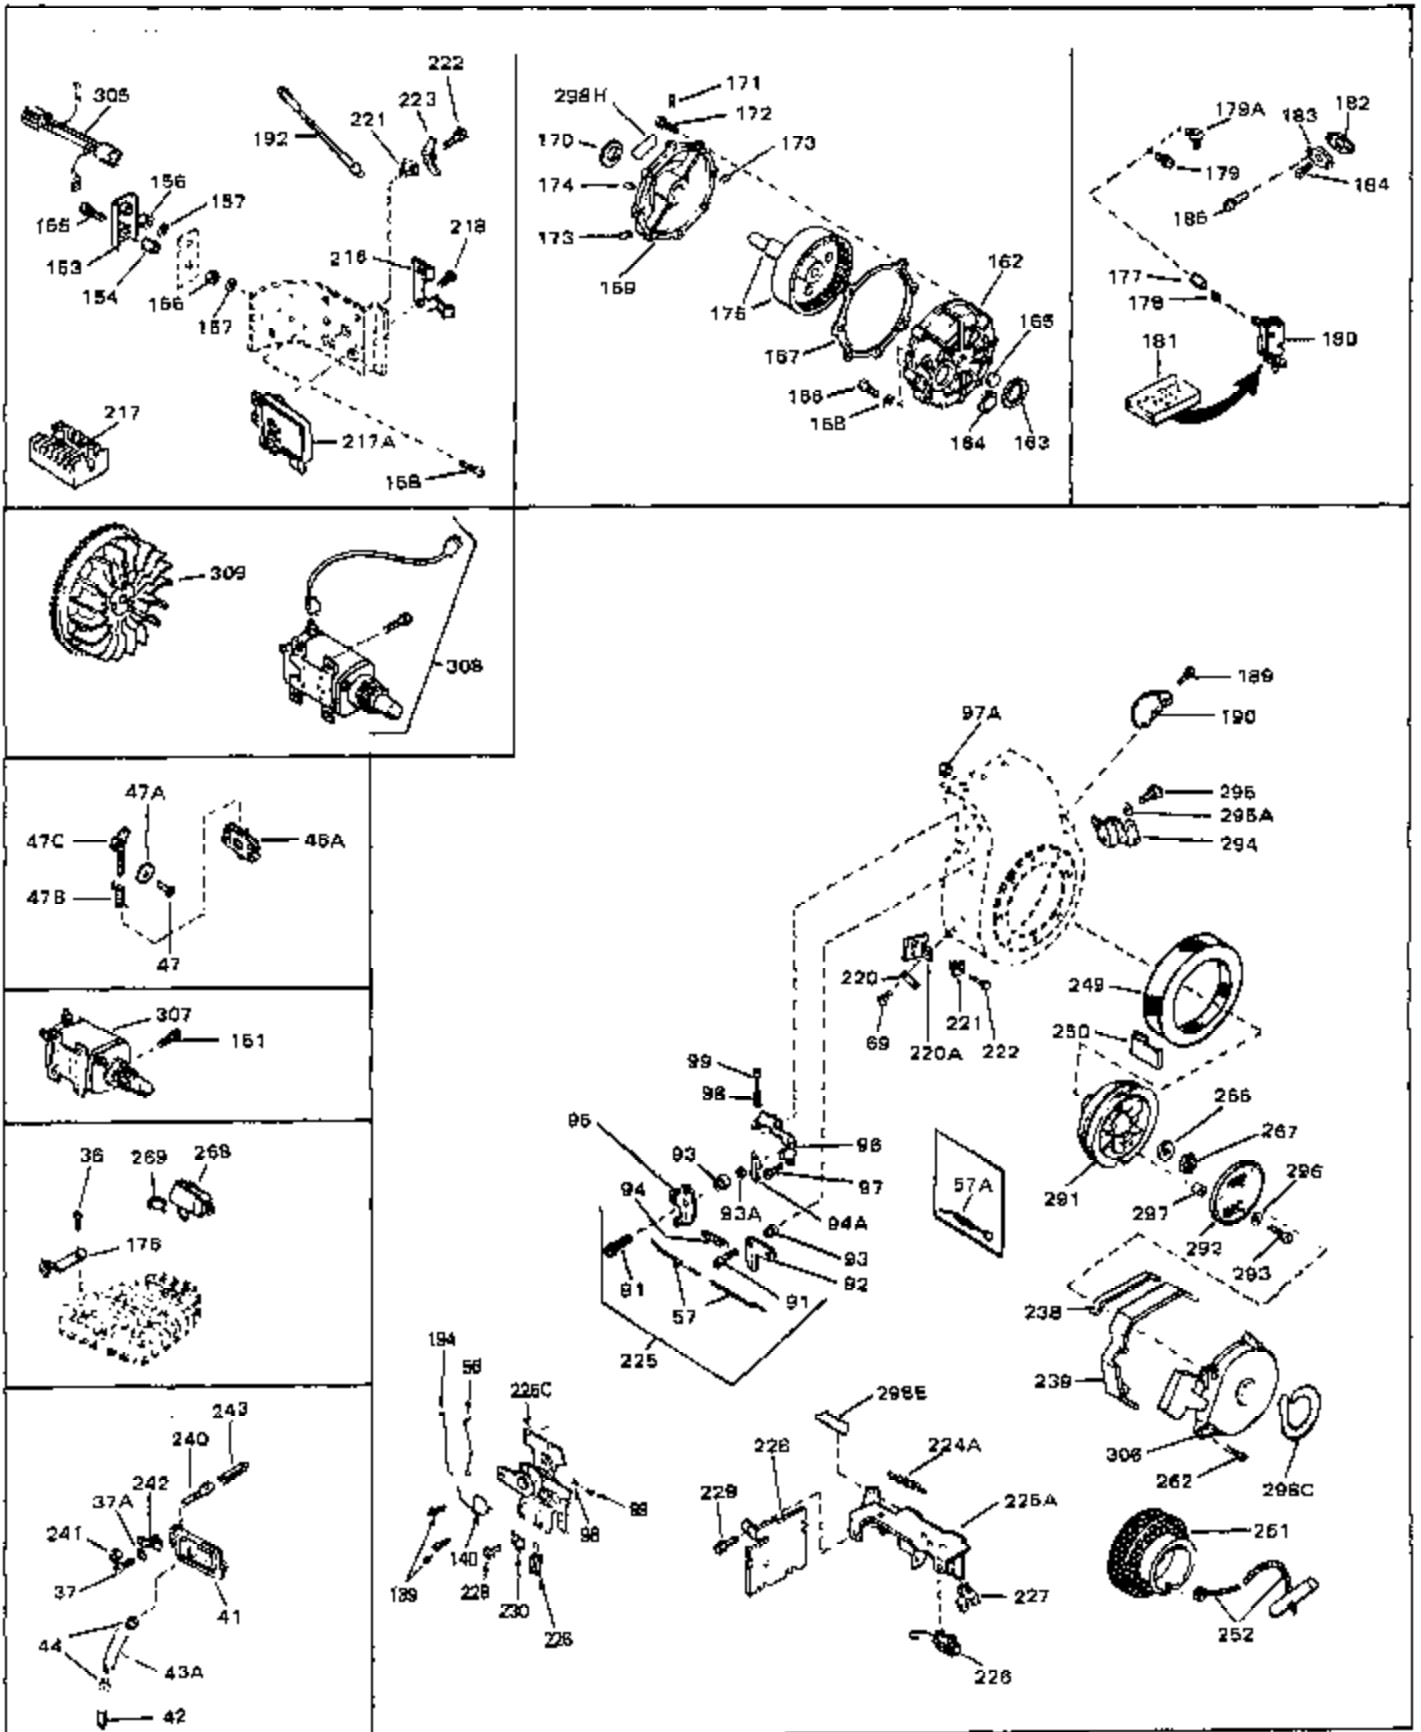

Ref #	Part Number	Qty	Description
36	650694A	0	Screw, Hex flange hd., 5/16-18 x 2
36	650695A	0	Screw, Hex flange hd., 5/16-18 x 2-1/4
36	650697A	0	Screw, Hex flange hd., 5/16-18 x 2-1/2
37	650128	0	Screw
37	650597	0	Screw, Hex washer hd., 10-24 x 5/8
37A	27261	0	Washer, Flat
41	28425	0	Cover, Valve chamber
56	31710	0	Link, Throttle
69	29747A	0	Screw
98	28569	0	Spring, Compression
98	31342	0	Spring, Compression
98	32924	0	Spring, Compression
99	650549	0	Screw
99	650688	0	Screw, Hex hd., 10-32 x 1-5/16" (Drilled
99	29500	0	Screw, Fil. hd. mach., Sems, 8-32 x 3/4
182	32683	0	Gasket, Fuel pump
183	32955	0	Cover, Fuel pump pad
184	9556	0	Plug, Oil drain (Sq. hd. pipe, 1/8-27)
185	30688	0	Screw, Hex hd. Sems, 1/4-20 x 1/2
225	730152	0	Control Assy., Speed
226	610973	0	Terminal Assy.
227	33177	0	Terminal
262	29716	0	Screw
266	650815	0	Washer, Belleville
267	8115	0	Nut, Hex
305	33018	0	Harness, Adapter
306	590420	0	Starter, Rewind
308	32386	0	Starter Motor Kit (110-120 Volt)
308	32901	0	Starter Motor Kit (110-120 Volt)
308	33328	0	Starter Motor Kit (110-120 Volt)
308	33328A	0	Starter Motor Kit (110-120 Volt)
308	33518	0	Starter Motor Kit (110-120 Volt)
308	33518A	0	Starter Motor Kit (110-120 Volt)
308	33518B	0	Starter Motor Kit (110-120 Volt)
309	30811A	0	Flywheel