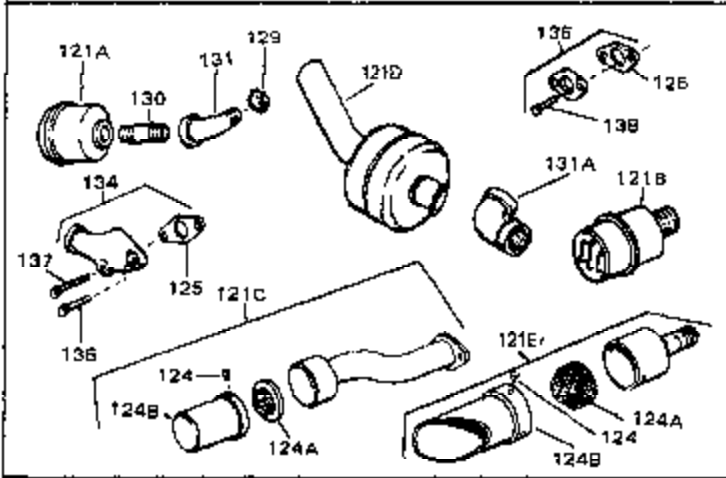

Ref #	Part Number	Qty	Description
120	26460	0	Clamp, Fuel line
125	27930	0	Gasket, Exhaust
132	650139	0	Screw
132	650548	0	Screw, Hex washer hd., 8-32 x 5/16
144	650542	0	Screw, Hex hd. cap, 5/16 18 x 13/16
146	29538	0	Base, Mounting
147	650128	0	Screw
148	30622	0	Extension, Blower housing
150	16645	0	Lockwasher
186	27275	0	Clip, Hi-tension wire
186	29443	0	Clip, Fuel line
186	33685	0	Clip, Hi-tension wire
211	650675	0	Washer, Flat
211A	8303	0	Lockwasher
224	31386	0	Spring, Governor
225B	31726B	0	Bracket Assy., Speed control
226	610973	0	Terminal Assy.
244	31793	0	Bearing, Ball
245	31792	0	Washer, Thrust
246	31855	0	Retainer, Bearing
247	650778	0	Washer, Lock
248	650580	0	Nut, Lock
262	29716	0	Screw
264	32125	0	Cup, Starter
265	590417	0	Screen, Starter cup
266	650815	0	Washer, Belleville
267	8115	0	Nut, Hex
298B	31752	0	Decal, Air cleaner
298A	31517	0	Decal, H.P. (5 H.P.)
298A	32173	0	Decal, H.P. (6 H.P.)
298A	33310	0	Decal, Mini-Bike (5 H.P.)
298A	34316	0	Decal, Name
298	34346	0	Decal, Instruction
299	30547A	0	Contact Assy., Breaker
300	30548B	0	Condenser
301	631021	0	Inlet Needle, Seat & Clip Assy.
303	631067A	0	Carburetor
304	610689A	0	Magneto, Tecumseh
306	590420	0	Starter, Rewind
310	33235	0	Gasket Set