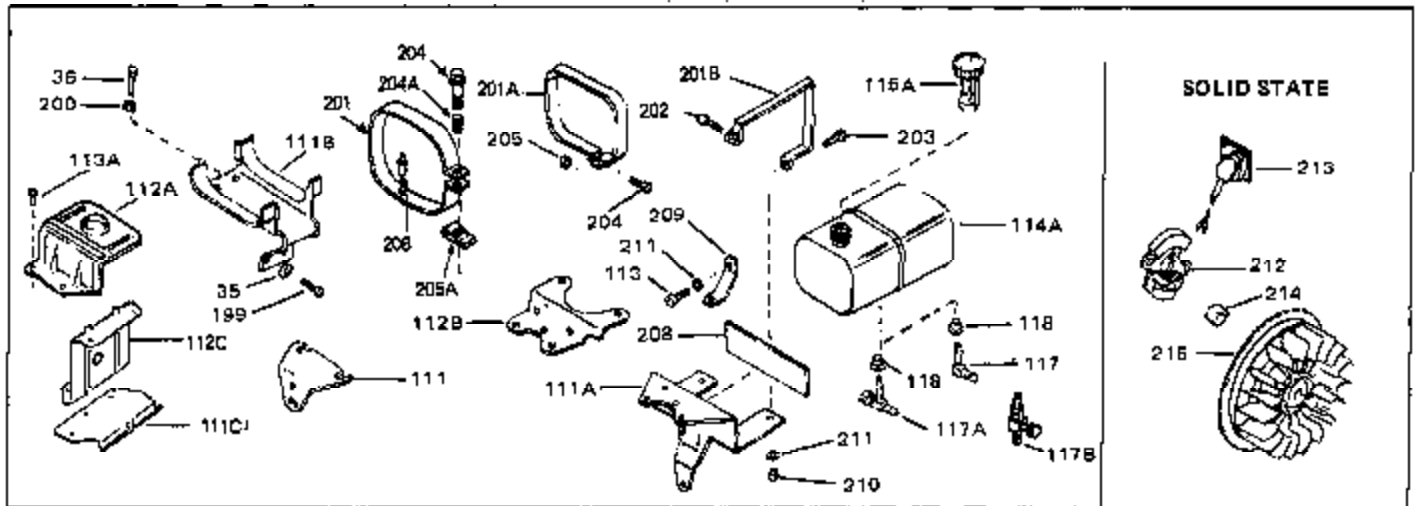

Ref #	Part Number	Qty	Description
120	26460	0	Clamp, Fuel line
125	27930	0	Gasket, Exhaust
132	650139	0	Screw
132	650548	0	Screw, Hex washer hd., 8-32 x 5/16
144	650542	0	Screw, Hex hd. cap, 5/16 18 x 13/16
146	29538	0	Base, Mounting
147	650128	0	Screw
148	30622	0	Extension, Blower housing
150	16645	0	Lockwasher
186	27275	0	Clip, Hi-tension wire
186	29443	0	Clip, Fuel line
186	33685	0	Clip, Hi-tension wire
211	650675	0	Washer, Flat
211A	8303	0	Lockwasher
224	31386	0	Spring, Governor
225B	31726B	0	Bracket Assy., Speed control
226	610973	0	Terminal Assy.
244	31793	0	Bearing, Ball
245	31792	0	Washer, Thrust
246	31855	0	Retainer, Bearing
247	650778	0	Washer, Lock
248	650580	0	Nut, Lock
262	29716	0	Screw
264	32125	0	Cup, Starter
265	590417	0	Screen, Starter cup
266	650815	0	Washer, Belleville
267	8115	0	Nut, Hex
298B	31752	0	Decal, Air cleaner
298A	31517	0	Decal, H.P. (5 H.P.)
298A	32173	0	Decal, H.P. (6 H.P.)
298A	33310	0	Decal, Mini-Bike (5 H.P.)
298A	34316	0	Decal, Name
298	34346	0	Decal, Instruction
299	30547A	0	Contact Assy., Breaker
300	30548B	0	Condenser
301	631021	0	Inlet Needle, Seat & Clip Assy.
303	631067A	0	Carburetor
304	610689A	0	Magneto, Tecumseh
306	590420	0	Starter, Rewind
310	33235	0	Gasket Set