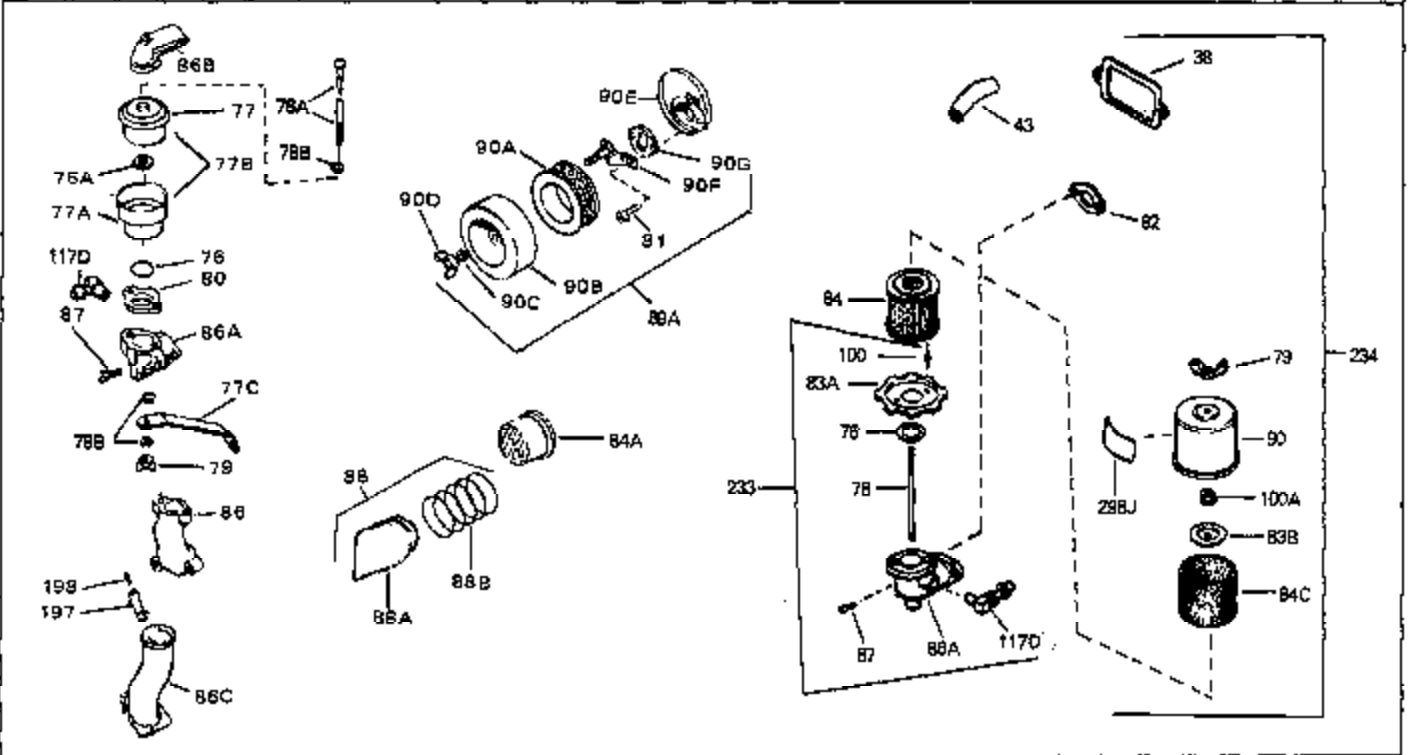

Ref #	Part Number	Qty	Description
120	26460	0	Clamp, Fuel line
125	27930	0	Gasket, Exhaust
132	650139	0	Screw
132	650548	0	Screw, Hex washer hd., 8-32 x 5/16
144	650542	0	Screw, Hex hd. cap, 5/16 18 x 13/16
146	29538	0	Base, Mounting
147	650128	0	Screw
148	30622	0	Extension, Blower housing
150	16645	0	Lockwasher
186	27275	0	Clip, Hi-tension wire
186	29443	0	Clip, Fuel line
186	33685	0	Clip, Hi-tension wire
224	31386	0	Spring, Governor
225B	31726B	0	Bracket Assy., Speed control
226	610973	0	Terminal Assy.
232	28468	0	Wire, Ground (Female fitting both ends)
244	31793	0	Bearing, Ball
245	31792	0	Washer, Thrust
246	31855	0	Retainer, Bearing
247	650778	0	Washer, Lock
248	650580	0	Nut, Lock
262	29716	0	Screw
264	32125	0	Cup, Starter
265	590417	0	Screen, Starter cup
266	650815	0	Washer, Belleville
267	8115	0	Nut, Hex
298B	31752	0	Decal, Air cleaner
298A	31517	0	Decal, H.P. (5 H.P.)
298A	32173	0	Decal, H.P. (6 H.P.)
298A	33310	0	Decal, Mini-Bike (5 H.P.)
298A	34316	0	Decal, Name
298	34346	0	Decal, Instruction
299	30547A	0	Contact Assy., Breaker
300	30548B	0	Condenser
301	631021	0	Inlet Needle, Seat & Clip Assy.
303	631067A	0	Carburetor
304	610689A	0	Magneto, Tecumseh
306	590420	0	Starter, Rewind
310	33235	0	Gasket Set