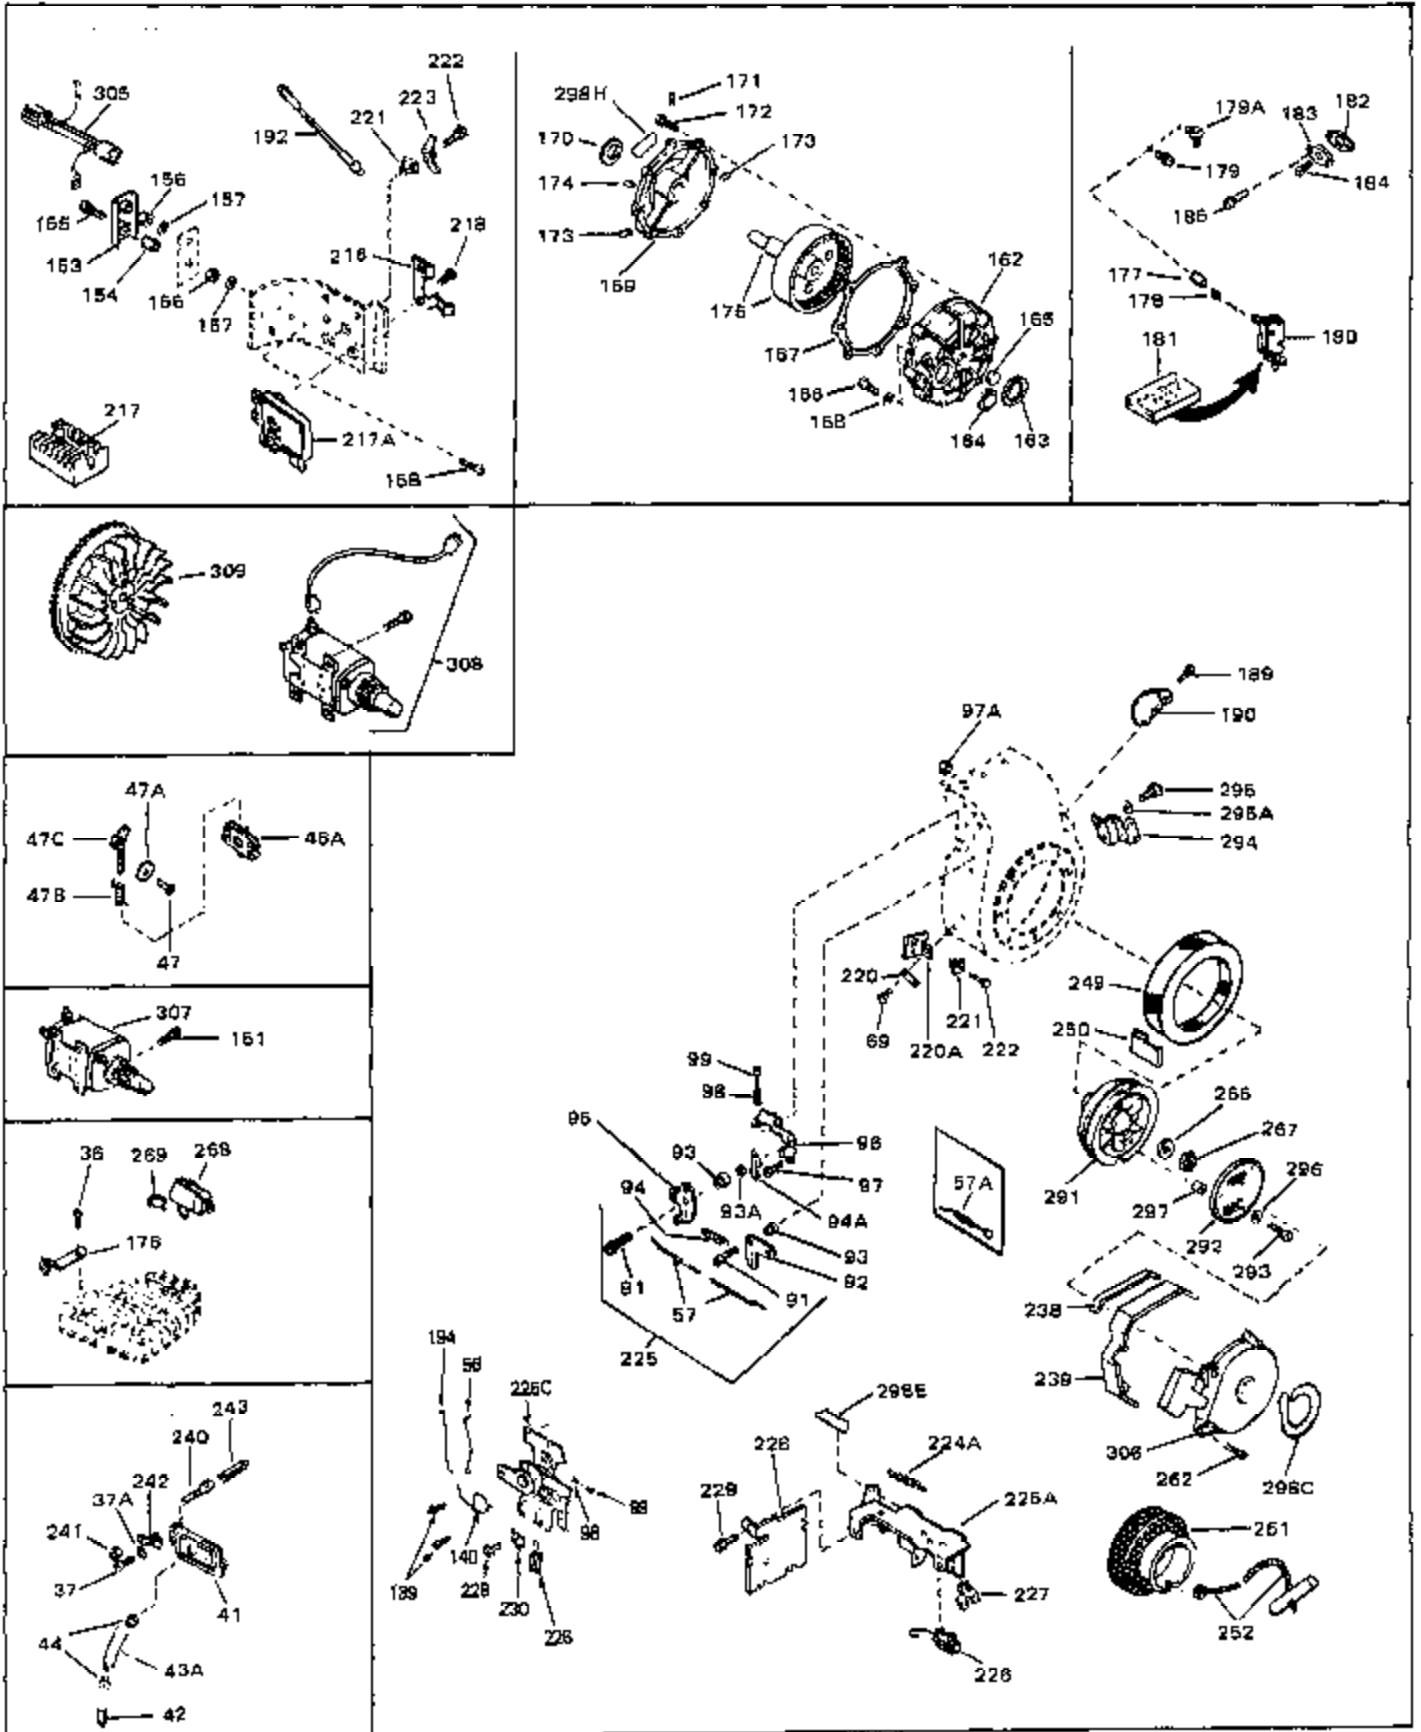

Ref #	Part Number	Qty	Description
36	650694A	0	Screw, Hex flange hd., 5/16-18 x 2
36	650695A	0	Screw, Hex flange hd., 5/16-18 x 2-1/4
36	650697A	0	Screw, Hex flange hd., 5/16-18 x 2-1/2
37	650128	0	Screw
37	650597	0	Screw, Hex washer hd., 10-24 x 5/8
37A	27261	0	Washer, Flat
41	28425	0	Cover, Valve chamber
56	31710	0	Link, Throttle
69	29747A	0	Screw
98	28569	0	Spring, Compression
98	31342	0	Spring, Compression
98	32924	0	Spring, Compression
99	650549	0	Screw
99	650688	0	Screw, Hex hd., 10-32 x 1-5/16" (Drilled
99	29500	0	Screw, Fil. hd. mach., Sems, 8-32 x 3/4
182	32683	0	Gasket, Fuel pump
183	32955	0	Cover, Fuel pump pad
184	9556	0	Plug, Oil drain (Sq. hd. pipe, 1/8-27)
185	30688	0	Screw, Hex hd. Sems, 1/4-20 x 1/2
225	730152	0	Control Assy., Speed
226	610973	0	Terminal Assy.
227	33177	0	Terminal
262	29716	0	Screw
266	650815	0	Washer, Belleville
267	8115	0	Nut, Hex
305	33018	0	Harness, Adapter
306	590420	0	Starter, Rewind
308	32386	0	Starter Motor Kit (110-120 Volt)
308	32901	0	Starter Motor Kit (110-120 Volt)
308	33328	0	Starter Motor Kit (110-120 Volt)
308	33328A	0	Starter Motor Kit (110-120 Volt)
308	33518	0	Starter Motor Kit (110-120 Volt)
308	33518A	0	Starter Motor Kit (110-120 Volt)
308	33518B	0	Starter Motor Kit (110-120 Volt)
309	30811A	0	Flywheel