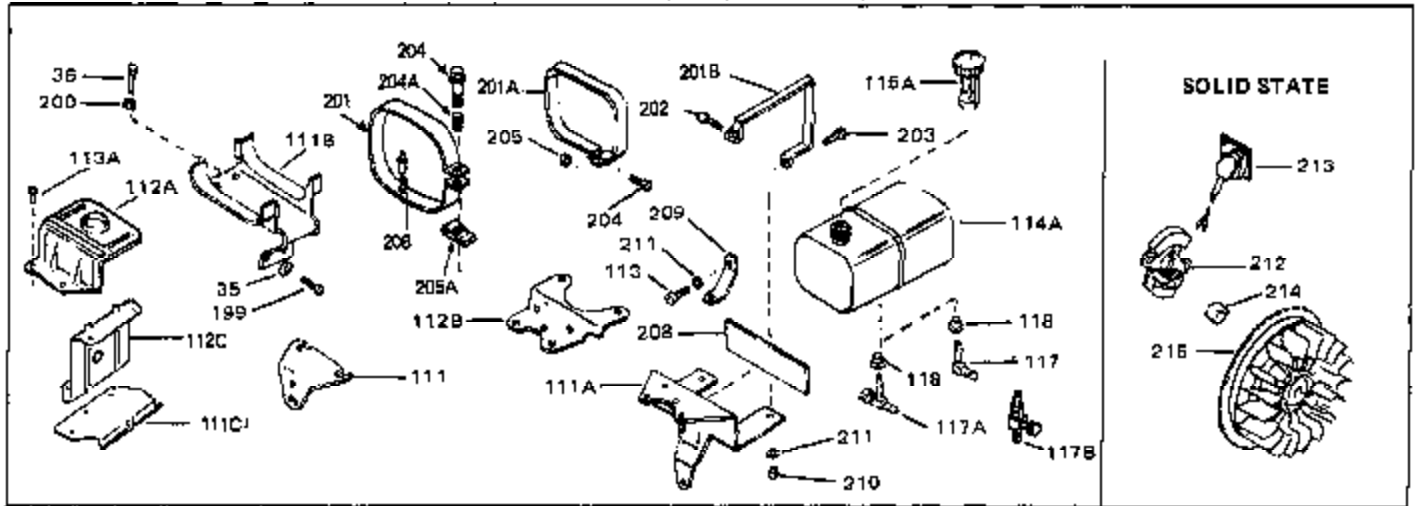

Ref #	Part Number	Qty	Description
120	26460	0	Clamp, Fuel line
125	27930	0	Gasket, Exhaust
132	650139	0	Screw
132	650548	0	Screw, Hex washer hd., 8-32 x 5/16
144	650542	0	Screw, Hex hd. cap, 5/16 18 x 13/16
146	29538	0	Base, Mounting
147	650128	0	Screw
148	30622	0	Extension, Blower housing
150	16645	0	Lockwasher
186	27275	0	Clip, Hi-tension wire
186	29443	0	Clip, Fuel line
186	33685	0	Clip, Hi-tension wire
224	31386	0	Spring, Governor
225B	31726B	0	Bracket Assy., Speed control
226	610973	0	Terminal Assy.
232	28468	0	Wire, Ground (Female fitting both ends)
244	31793	0	Bearing, Ball
245	31792	0	Washer, Thrust
246	31855	0	Retainer, Bearing
247	650778	0	Washer, Lock
248	650580	0	Nut, Lock
262	29716	0	Screw
264	32125	0	Cup, Starter
265	590417	0	Screen, Starter cup
266	650815	0	Washer, Belleville
267	8115	0	Nut, Hex
298B	31752	0	Decal, Air cleaner
298A	31517	0	Decal, H.P. (5 H.P.)
298A	32173	0	Decal, H.P. (6 H.P.)
298A	33310	0	Decal, Mini-Bike (5 H.P.)
298A	34316	0	Decal, Name
298	34346	0	Decal, Instruction
299	30547A	0	Contact Assy., Breaker
300	30548B	0	Condenser
301	631021	0	Inlet Needle, Seat & Clip Assy.
303	631067A	0	Carburetor
304	610689A	0	Magneto, Tecumseh
306	590420	0	Starter, Rewind
310	33235	0	Gasket Set