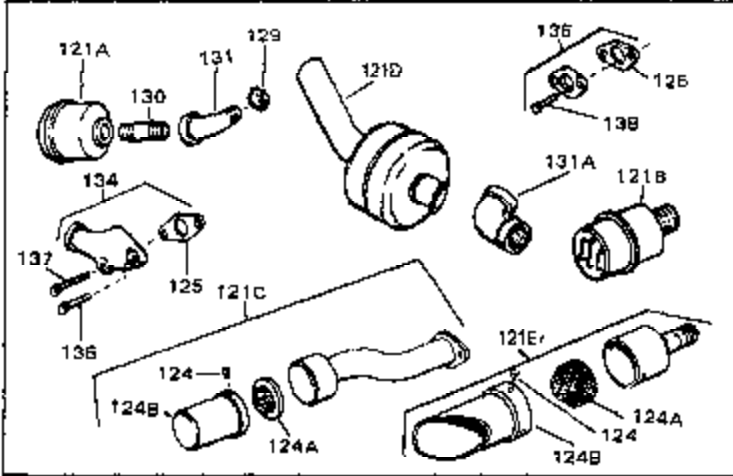

Ref #	Part Number	Qty	Description
120	26460	0	Clamp, Fuel line
125	27930	0	Gasket, Exhaust
132	650139	0	Screw
132	650548	0	Screw, Hex washer hd., 8-32 x 5/16
144	650542	0	Screw, Hex hd. cap, 5/16 18 x 13/16
146	29538	0	Base, Mounting
147	650128	0	Screw
148	30622	0	Extension, Blower housing
150	16645	0	Lockwasher
186	27275	0	Clip, Hi-tension wire
186	29443	0	Clip, Fuel line
186	33685	0	Clip, Hi-tension wire
224	31386	0	Spring, Governor
225B	31726B	0	Bracket Assy., Speed control
226	610973	0	Terminal Assy.
232	28468	0	Wire, Ground (Female fitting both ends)
244	31793	0	Bearing, Ball
245	31792	0	Washer, Thrust
246	31855	0	Retainer, Bearing
247	650778	0	Washer, Lock
248	650580	0	Nut, Lock
262	29716	0	Screw
264	32125	0	Cup, Starter
265	590417	0	Screen, Starter cup
266	650815	0	Washer, Belleville
267	8115	0	Nut, Hex
298B	31752	0	Decal, Air cleaner
298A	31517	0	Decal, H.P. (5 H.P.)
298A	32173	0	Decal, H.P. (6 H.P.)
298A	33310	0	Decal, Mini-Bike (5 H.P.)
298A	34316	0	Decal, Name
298	34346	0	Decal, Instruction
299	30547A	0	Contact Assy., Breaker
300	30548B	0	Condenser
301	631021	0	Inlet Needle, Seat & Clip Assy.
303	631067A	0	Carburetor
304	610689A	0	Magneto, Tecumseh
306	590420	0	Starter, Rewind
310	33235	0	Gasket Set