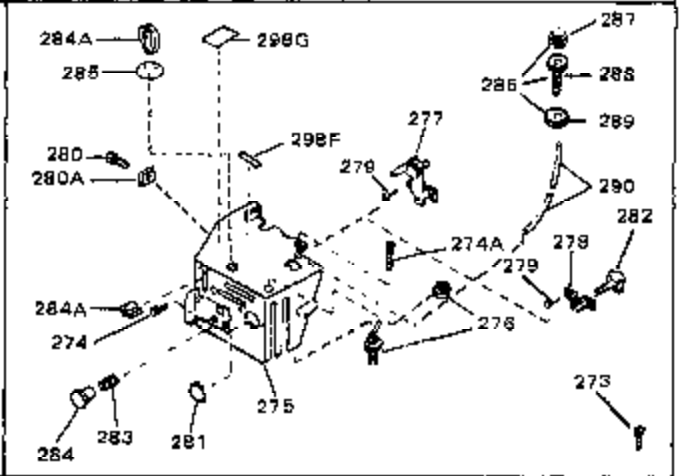

Ref #	Part Number	Qty	Description
120	26460	0	Clamp, Fuel line
125	27930	0	Gasket, Exhaust
132	650139	0	Screw
132	650548	0	Screw, Hex washer hd., 8-32 x 5/16
144	650542	0	Screw, Hex hd. cap, 5/16 18 x 13/16
146	29538	0	Base, Mounting
147	650128	0	Screw
148	30622	0	Extension, Blower housing
150	16645	0	Lockwasher
186	27275	0	Clip, Hi-tension wire
186	29443	0	Clip, Fuel line
186	33685	0	Clip, Hi-tension wire
224	31386	0	Spring, Governor
225B	31726B	0	Bracket Assy., Speed control
226	610973	0	Terminal Assy.
232	28468	0	Wire, Ground (Female fitting both ends)
244	31793	0	Bearing, Ball
245	31792	0	Washer, Thrust
246	31855	0	Retainer, Bearing
247	650778	0	Washer, Lock
248	650580	0	Nut, Lock
262	29716	0	Screw
264	32125	0	Cup, Starter
265	590417	0	Screen, Starter cup
266	650815	0	Washer, Belleville
267	8115	0	Nut, Hex
298B	31752	0	Decal, Air cleaner
298A	31517	0	Decal, H.P. (5 H.P.)
298A	32173	0	Decal, H.P. (6 H.P.)
298A	33310	0	Decal, Mini-Bike (5 H.P.)
298A	34316	0	Decal, Name
298	34346	0	Decal, Instruction
299	30547A	0	Contact Assy., Breaker
300	30548B	0	Condenser
301	631021	0	Inlet Needle, Seat & Clip Assy.
303	631067A	0	Carburetor
304	610689A	0	Magneto, Tecumseh
306	590420	0	Starter, Rewind
310	33235	0	Gasket Set