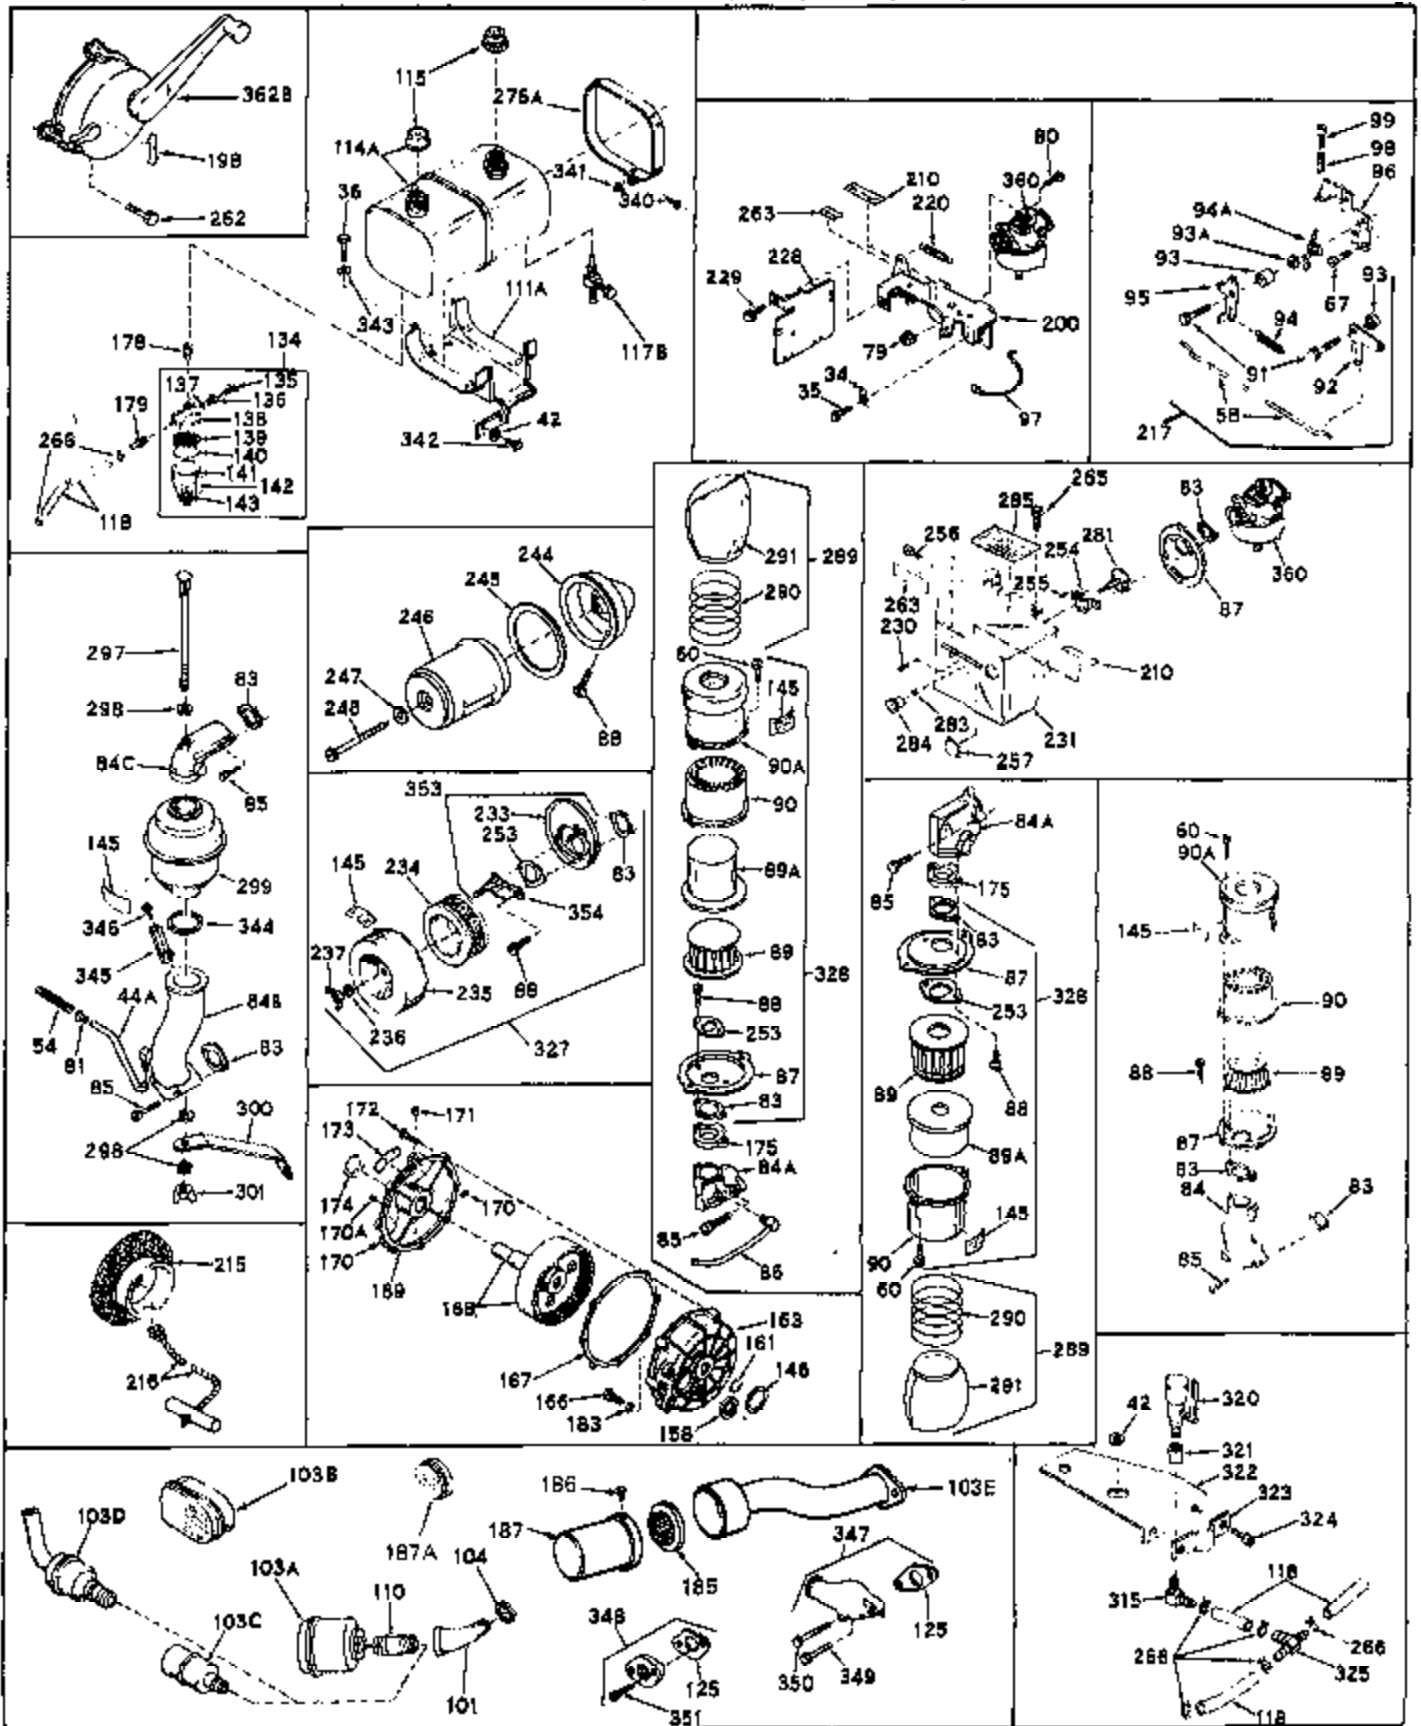

Ref #	Part Number	Qty	Description
34	27793	0	Clip, Conduit
35	28942	0	Screw
36	650694	0	Screw, Hex hd. cap, 5/16-18 x 2
36	650695	0	Screw, Hex hd. cap, 5/16-18 x 2-1/4 (Grade 8
36	650697	0	Screw, Hex hd. cap, 5/16-18 x 2-1/2
42	26073	0	Washer, Connecting rod bolt
54	28819	0	Spring, Fuel line
54	31778	0	Spring, Coil
60	650152	0	Screw
67	650399	0	Screw, Phil. fil. hd. Sems, 10-32 x 5/8
79	29752	0	Nut
80	650572	0	Screw
83	27272	0	Gasket, Air cleaner
85	29786	0	Screw
85	650163	0	Screw, Fil. hd. Sems, 10-32 x 7/8
85	650416	0	Screw, Rd. hd. Sems, 10-32 x 1
85	650605	0	Screw
88	28820	0	Screw
88	650399	0	Screw, Phil. fil. hd. Sems, 10-32 x 5/8
88	650521	0	Screw
89	30727	0	Element, Air cleaner
90	31692	0	Body, Air cleaner
91	30312	0	Screw, Hex washer hd. Sems, 10-32 x 1/2
97	28468	0	Wire, Ground (Female fitting both ends)
98	28569	0	Spring, Compression
98	32924	0	Spring, Compression
99	29500	0	Screw, Fil. hd. mach., Sems, 8-32 x 3/4
99	650223	0	Screw, Fil. slotted hd. Sems, 8-32 x 5/8
99	650688	0	Screw, Hex hd., 10-32 x 1-5/16" (Drilled
104	28443	0	Nut, Conduit (1/8" thick)
104	32862	0	Nut, Conduit (1/4" thick)
111A	32140	0	Bracket, Fuel tank
115	32387A	0	Cap, Fuel filler (Charcoal Plastic) (Spurt
115	33032	0	Cap, Fuel filler (Red Plastic) (Spurt
118	29774	0	Line, Fuel (Braided 8.25")
118	30705	0	Line, Fuel (Braided 16")
118	30962	0	Line, Fuel (Braided 32")
125	27930	0	Gasket, Exhaust
145	31752	0	Decal, Air cleaner
146	28451	0	Gasket, Housing
171	24590	0	Plug, Pipe
215	28301	0	Pulley, Starter
216	590343	0	Rope & Handle Assy., Starter
228	30820	0	Baffle, Heat
229	28942	0	Screw
230	650257	0	Screw, Pan hd. Sems, 8-32 x 5/16
253	30767	0	Spacer, Air cleaner
255	28820	0	Screw
256	650760	0	Screw
257	31291	0	Plug, Cover
262	29716	0	Screw
265	650701	0	Screw, Hex washer hd. shakeproof,
266	26460	0	Clamp, Fuel line
276A	31979	0	Strap, Fuel tank
289	730512	0	Kit, Pre-cleaner
290	31667	0	Spring, Pre-cleaner bag
291	31668	0	Bag, Pre-cleaner
327	730128	0	Cleaner Assy., Air