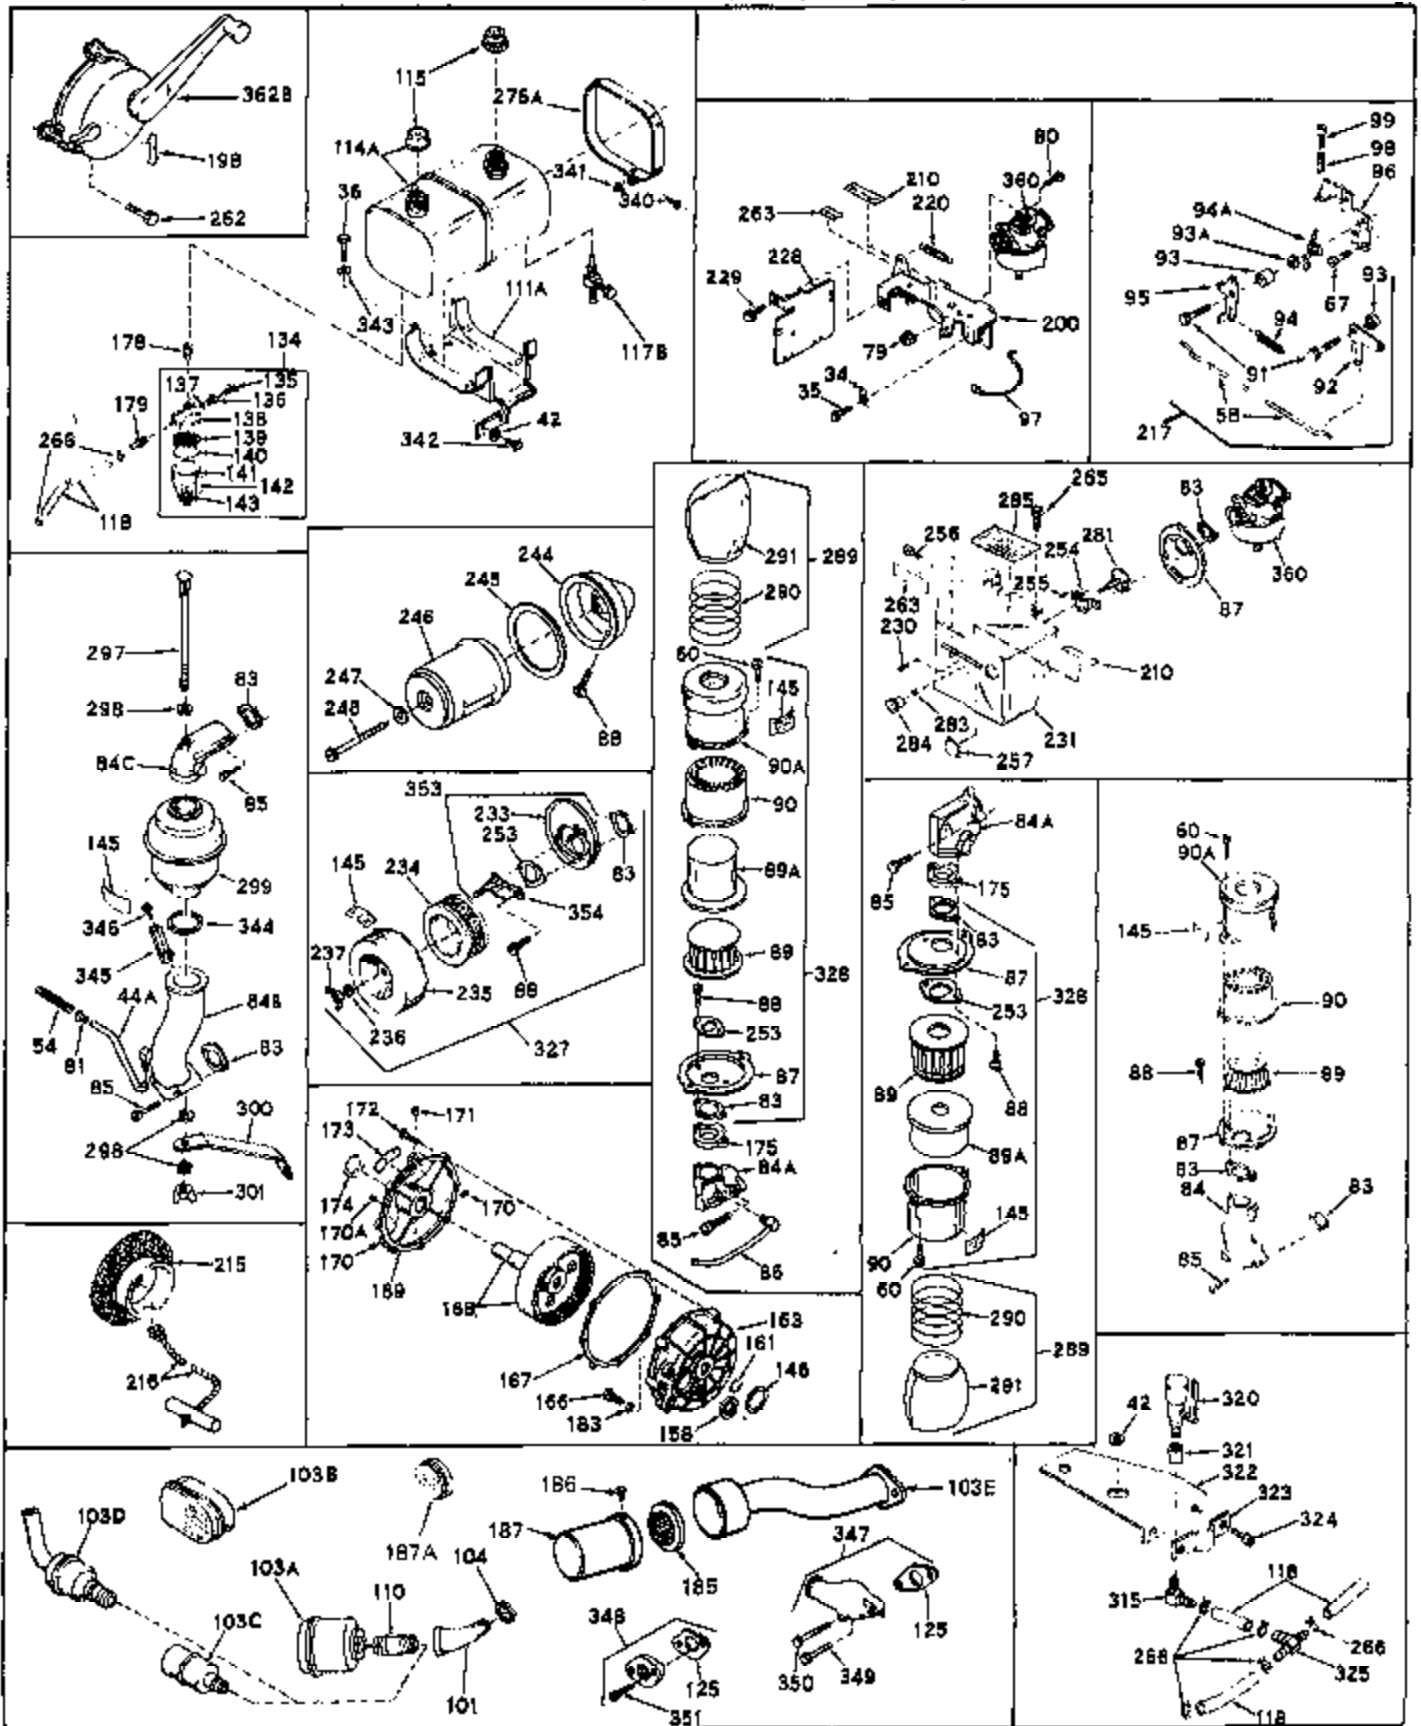

Ref #	Part Number	Qty	Description
34	27793	0	Clip, Conduit
35	28942	0	Screw
36	650694	0	Screw, Hex hd. cap, 5/16-18 x 2
36	650695	0	Screw, Hex hd. cap, 5/16-18 x 2-1/4 (Grade 8)
36	650697	0	Screw, Hex hd. cap, 5/16-18 x 2-1/2
42	26073	0	Washer, Connecting rod bolt
54	28819	0	Spring, Fuel line
54	31778	0	Spring, Coil
60	650152	0	Screw
67	650399	0	Screw, Phil. fil. hd. Sems, 10-32 x 5/8
79	29752	0	Nut
80	650572	0	Screw
83	27272	0	Gasket, Air cleaner
85	29786	0	Screw
85	650163	0	Screw, Fil. hd. Sems, 10-32 x 7/8
85	650416	0	Screw, Rd. hd. Sems, 10-32 x 1
85	650605	0	Screw
88	28820	0	Screw
88	650399	0	Screw, Phil. fil. hd. Sems, 10-32 x 5/8
88	650521	0	Screw
89	30727	0	Element, Air cleaner
90	31692	0	Body, Air cleaner
91	30312	0	Screw, Hex washer hd. Sems, 10-32 x 1/2
98	28569	0	Spring, Compression
98	32924	0	Spring, Compression
99	29500	0	Screw, Fil. hd. mach., Sems, 8-32 x 3/4
99	650223	0	Screw, Fil. slotted hd. Sems, 8-32 x 5/8
99	650688	0	Screw, Hex hd., 10-32 x 1-5/16" (Drilled)
104	28443	0	Nut, Conduit (1/8" thick)
104	32862	0	Nut, Conduit (1/4" thick)
115	32387A	0	Cap, Fuel filler (Charcoal Plastic) (Spurt)
115	33032	0	Cap, Fuel filler (Red Plastic) (Spurt)
118	29774	0	Line, Fuel (Braided 8.25")
118	30705	0	Line, Fuel (Braided 16")
118	30962	0	Line, Fuel (Braided 32")
125	27930	0	Gasket, Exhaust
145	31752	0	Decal, Air cleaner
146	28451	0	Gasket, Housing
171	24590	0	Plug, Pipe
215	28301	0	Pulley, Starter
216	590343	0	Rope & Handle Assy., Starter
228	30820	0	Baffle, Heat
229	28942	0	Screw
230	650257	0	Screw, Pan hd. Sems, 8-32 x 5/16
253	30767	0	Spacer, Air cleaner
255	28820	0	Screw
256	650760	0	Screw
257	31291	0	Plug, Cover
262	29716	0	Screw
265	650701	0	Screw, Hex washer hd. shakeproof,
266	26460	0	Clamp, Fuel line
289	730512	0	Kit, Pre-cleaner
290	31667	0	Spring, Pre-cleaner bag
291	31668	0	Bag, Pre-cleaner
327	730128	0	Cleaner Assy., Air
328	730127	0	Cleaner Assy., Air (Poly)
342	29212	0	Screw
347	31288	0	Muffler Adapter Kit