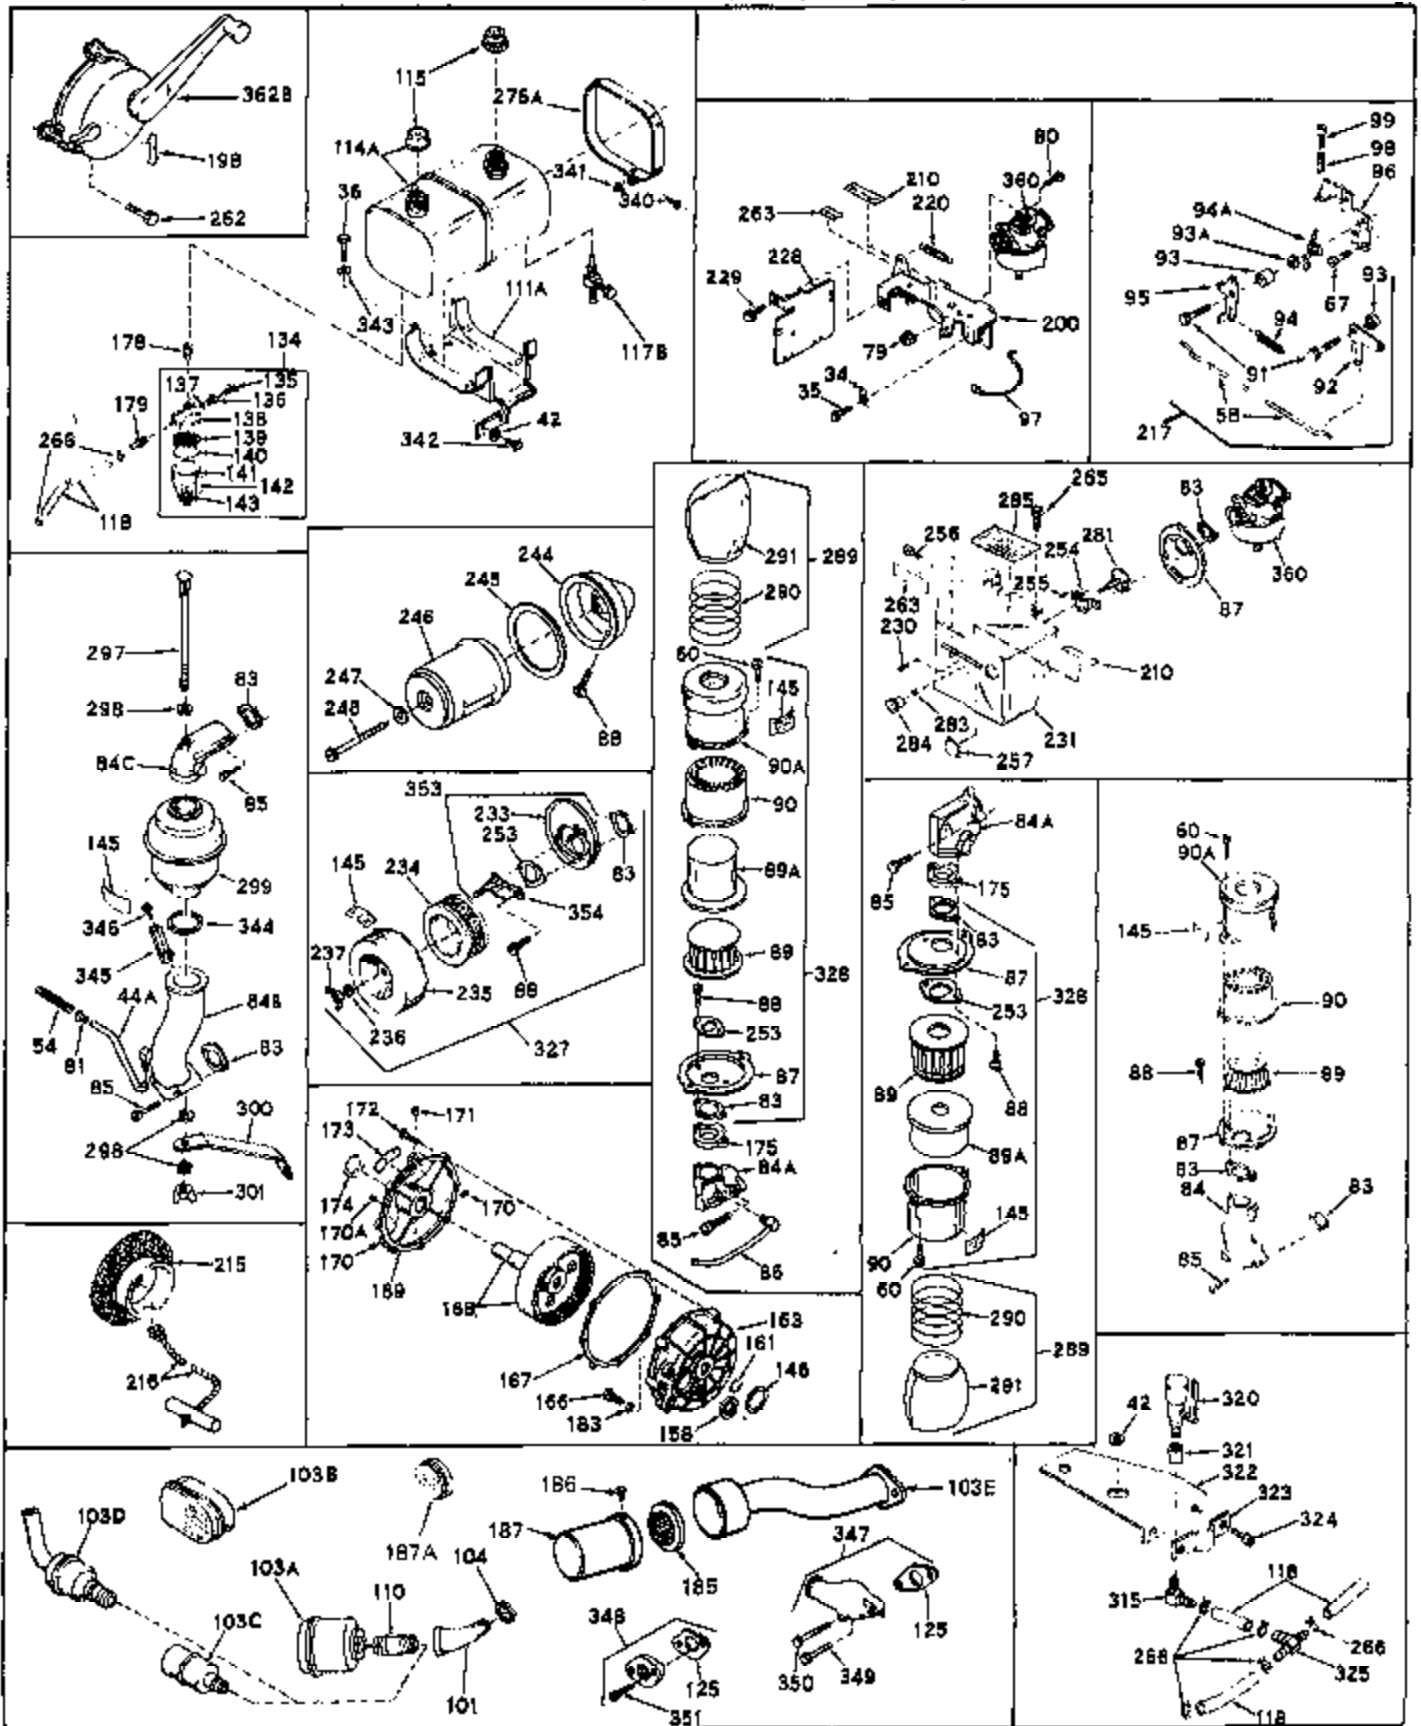

Ref #	Part Number	Qty	Description
34	27793	0	Clip, Conduit
35	28942	0	Screw
36	650694	0	Screw, Hex hd. cap, 5/16-18 x 2
36	650695	0	Screw, Hex hd. cap, 5/16-18 x 2-1/4 (Grade 8)
36	650697	0	Screw, Hex hd. cap, 5/16-18 x 2-1/2
42	26073	0	Washer, Connecting rod bolt
54	28819	0	Spring, Fuel line
54	31778	0	Spring, Coil
60	650152	0	Screw
67	650399	0	Screw, Phil. fil. hd. Sems, 10-32 x 5/8
79	29752	0	Nut
80	650572	0	Screw
83	27272	0	Gasket, Air cleaner
85	29786	0	Screw
85	650163	0	Screw, Fil. hd. Sems, 10-32 x 7/8
85	650416	0	Screw, Rd. hd. Sems, 10-32 x 1
85	650605	0	Screw
87	31691	0	Bracket, Air cleaner
88	28820	0	Screw
88	650399	0	Screw, Phil. fil. hd. Sems, 10-32 x 5/8
88	650521	0	Screw
90	31692	0	Body, Air cleaner
91	30312	0	Screw, Hex washer hd. Sems, 10-32 x 1/2
97	30831	0	Wire, Ground (Female fitting both ends)
98	28569	0	Spring, Compression
98	32924	0	Spring, Compression
99	29500	0	Screw, Fil. hd. mach., Sems, 8-32 x 3/4
99	650223	0	Screw, Fil. slotted hd. Sems, 8-32 x 5/8
99	650688	0	Screw, Hex hd., 10-32 x 1-5/16" (Drilled)
101	30209	0	Elbow, Exhaust (45°)
103A	29633	0	Muffler
104	28443	0	Nut, Conduit (1/8" thick)
104	32862	0	Nut, Conduit (1/4" thick)
110	30244	0	Nipple, Exhaust pipe (2-1/2")
115	32387A	0	Cap, Fuel filler (Charcoal Plastic) (Spurt)
115	33032	0	Cap, Fuel filler (Red Plastic) (Spurt)
118	29774	0	Line, Fuel (Braided 8.25")
118	30705	0	Line, Fuel (Braided 16")
118	30962	0	Line, Fuel (Braided 32")
125	27930	0	Gasket, Exhaust
145	31752	0	Decal, Air cleaner
146	28451	0	Gasket, Housing
171	24590	0	Plug, Pipe
215	28301	0	Pulley, Starter
216	590343	0	Rope & Handle Assy., Starter
228	30820	0	Baffle, Heat
229	28942	0	Screw
230	650257	0	Screw, Pan hd. Sems, 8-32 x 5/16
253	30767	0	Spacer, Air cleaner
255	28820	0	Screw
256	650760	0	Screw
257	31291	0	Plug, Cover
262	29716	0	Screw
265	650701	0	Screw, Hex washer hd. shakeproof,
266	26460	0	Clamp, Fuel line
289	730512	0	Kit, Pre-cleaner
290	31667	0	Spring, Pre-cleaner bag
291	31668	0	Bag, Pre-cleaner