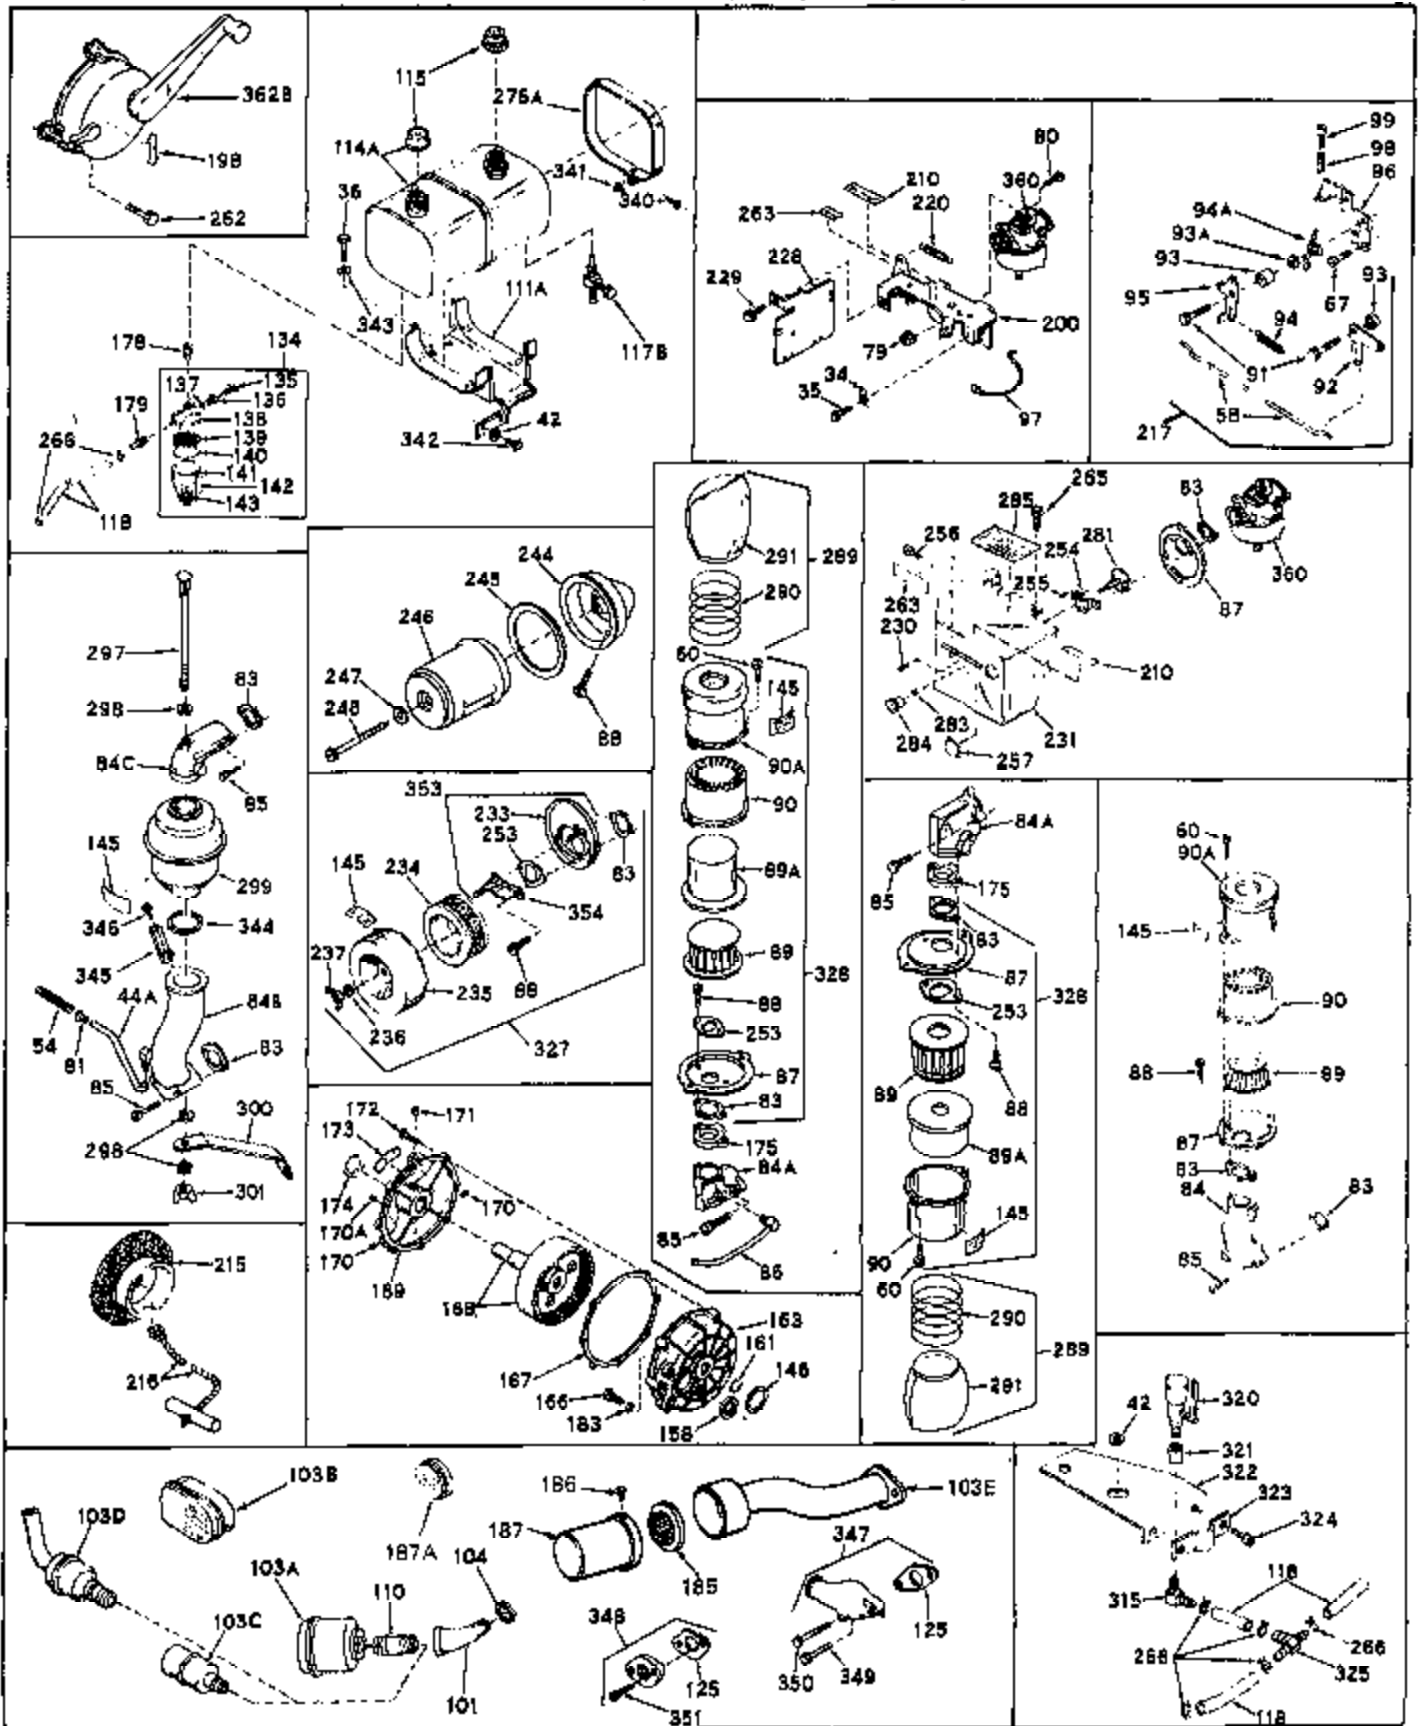

Ref #	Part Number	Qty	Description
261	650168	0	Washer, Flat
262	29716	0	Screw
264A	590417	0	Screen, Starter cup
264	32125	0	Cup, Starter
266	26460	0	Clamp, Fuel line
267	33356	0	Terminal, Ground
268	31584	0	Cup, Spark plug
269	31583	0	Clamp, Wire
270	31461	0	Bushing, Crankshaft
271	31546	0	Bushing, Crankshaft
272	31660	0	Cover, Fuel pump pad
276	31697	0	Strap, Fuel tank
277	29212	0	Screw
277	650451	0	Screw
278	6202	0	Screw
286	27275	0	Clip, Hi-tension wire
286	29443	0	Clip, Fuel line
289	730512	0	Kit, Pre-cleaner
290	31667	0	Spring, Pre-cleaner bag
291	31668	0	Bag, Pre-cleaner
296A	650147	0	Washer, Flat
296	28942	0	Screw
296	650229	0	Screw
305	30547A	0	Contact Assy., Breaker
306	30548A	0	Condenser
307	631021	0	Inlet Needle, Seat & Clip Assy.
309	31855	0	Retainer, Bearing
310	27183	0	Washer, Fiber
311	650580	0	Nut, Lock
318	650583	0	Washer, Flat
328	730127	0	Cleaner Assy., Air (Poly)
335	32130	0	Decal, Long Life
352	8274	0	Lockwasher
360	631067A	0	Carburetor
361	610689A	0	Magneto, Tecumseh
361A	33018	0	Harness, Adapter
362	590420	0	Starter, Rewind
363	29965	0	Motor, Starter (12 Volt)
363	32468	0	Motor, Starter (12 Volt)
363	32468A	0	Motor, Starter (12 Volt)
363	32468B	0	Motor, Starter (12 Volt)
364	33235	0	Gasket Set