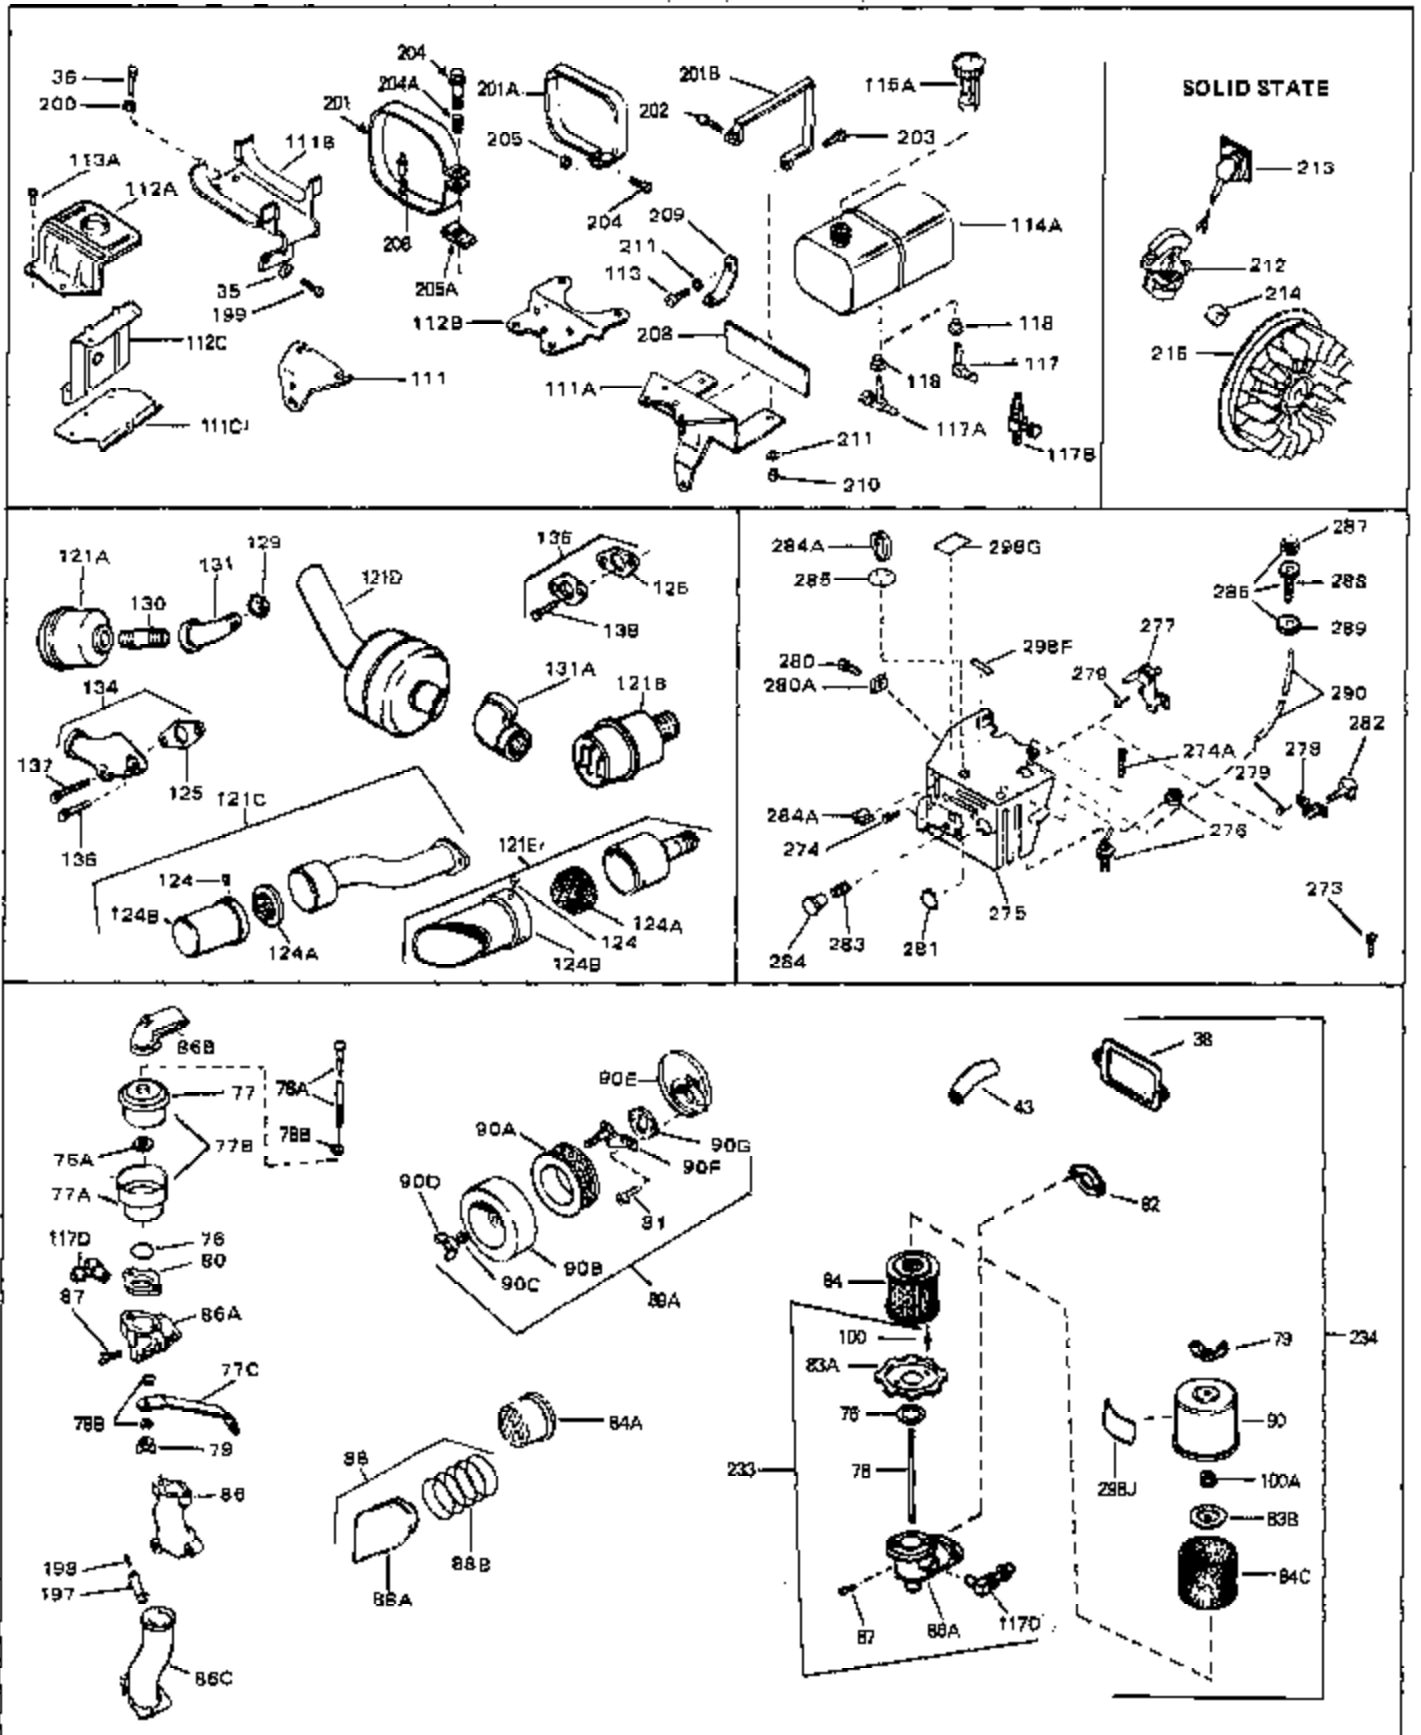

Ref #	Part Number	Qty	Description
35	26073	0	Washer, Connecting rod bolt
35	650570	0	Washer, Flat
35	650691	0	Washer, Flat
36	650694A	0	Screw, Hex flange hd., 5/16-18 x 2
36	650695A	0	Screw, Hex flange hd., 5/16-18 x 2-1/4
36	650697A	0	Screw, Hex flange hd., 5/16-18 x 2-1/2
38	27896	0	Gasket, Breather cover
77B	31785	0	Cleaner Assy., Oil bath
78A	650604	0	Bolt, Air cleaner
78B	31812	0	Washer
79	650513	0	Nut, Wing
81	28820	0	Screw
81	30196	0	Screw
81	650521	0	Screw
82	27272	0	Gasket, Air cleaner
86C	32106A	0	Elbow, Air cleaner
86A	34697	0	Elbow, Air cleaner
87	650605	0	Screw
89A	730128	0	Cleaner Assy., Air
111A	31694	0	Bracket, Fuel tank
113	650561	0	Screw
117A	29683	0	Strainer & Shut-off
117B	33053	0	Valve, Fuel strainer & shut-off
121E	391026	0	Muffler
124A	33171	0	Screen, Muffler
124B	33185	0	Cover & Tube, Muffler
124	650578	0	Screw
125	27930	0	Gasket, Exhaust
134	31288	0	Muffler Adapter Kit
135	730130	0	Muffler Adapter Kit
136	6021A	0	Screw, Hex flange hd., 5/16-18 x 1-1/2
137	650697A	0	Screw, Hex flange hd., 5/16-18 x 2-1/2
138	30196	0	Screw
197	32107	0	Brace, Air cleaner
198	30063	0	Screw
201B	31697	0	Strap, Fuel tank
202	29212	0	Screw
203	6202	0	Screw
210	29752	0	Nut
233	34819	0	Elbow Assy., Air cleaner
234	730561	0	Air Cleaner Kit, Dual Element upright,
273	650687	0	Screw, Pan hd. self-tap, 10-32 x 5/16