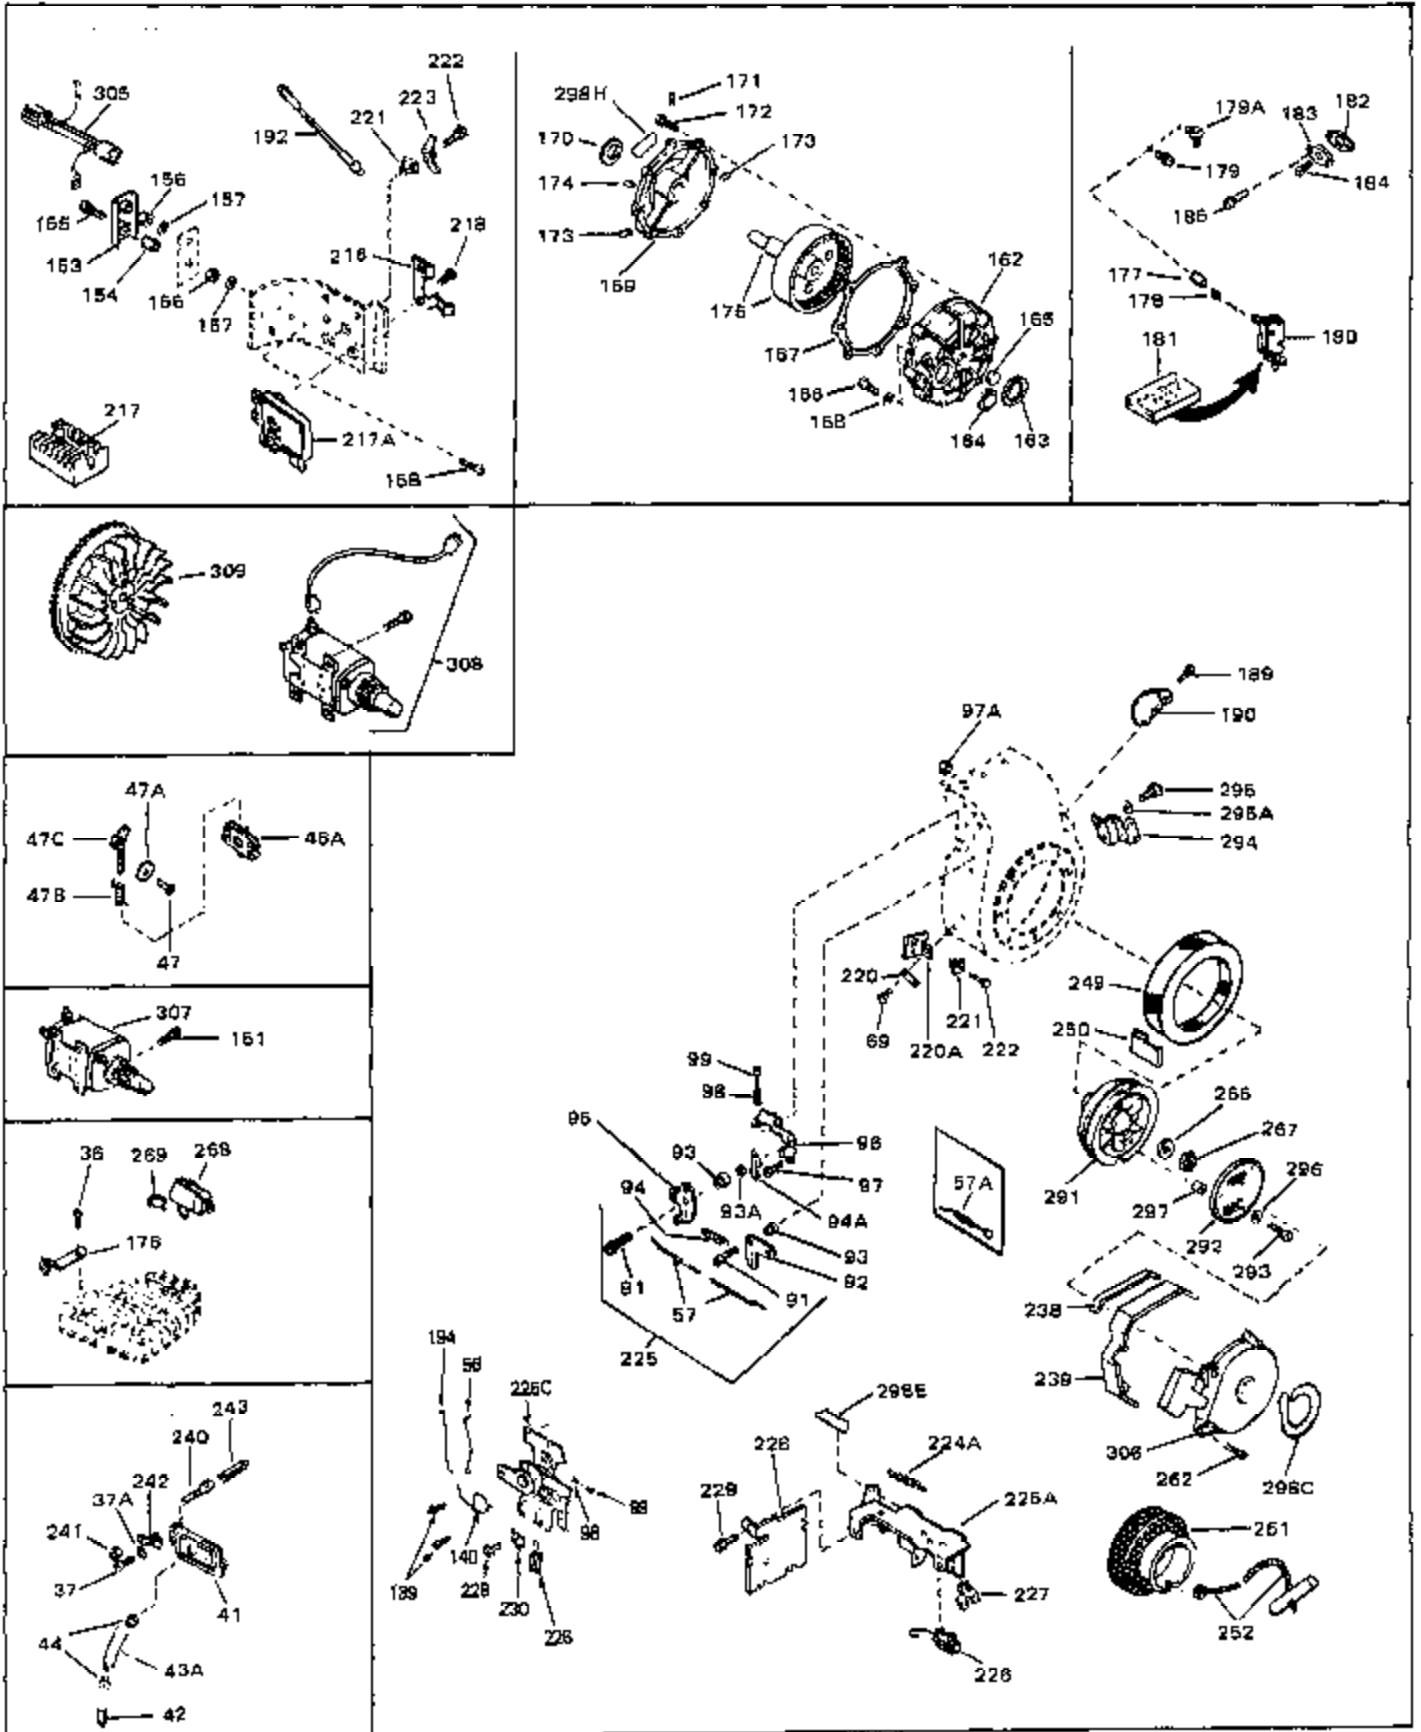

Ref #	Part Number	Qty	Description
36	650694A	0	Screw, Hex flange hd., 5/16-18 x 2
36	650695A	0	Screw, Hex flange hd., 5/16-18 x 2-1/4
36	650697A	0	Screw, Hex flange hd., 5/16-18 x 2-1/2
37	650128	0	Screw
37	650597	0	Screw, Hex washer hd., 10-24 x 5/8
37A	27261	0	Washer, Flat
41	28425	0	Cover, Valve chamber
42	28819	0	Spring, Fuel line
43A	32447	0	Tube, Breather
44	32446	0	Grommet, Breather tube
56	32327	0	Link, Throttle
69	29747A	0	Screw
98	28569	0	Spring, Compression
98	31342	0	Spring, Compression
98	32924	0	Spring, Compression
99	29500	0	Screw, Fil. hd. mach., Sems, 8-32 x 3/4
99	650549	0	Screw
99	650688	0	Screw, Hex hd., 10-32 x 1-5/16" (Drilled
182	32683	0	Gasket, Fuel pump
183	32955	0	Cover, Fuel pump pad
184	9556	0	Plug, Oil drain (Sq. hd. pipe, 1/8-27)
185	30688	0	Screw, Hex hd. Sems, 1/4-20 x 1/2
225	730152	0	Control Assy., Speed
227	33177	0	Terminal
240	30845A	0	Bolt, Governor adjusting
241	33450	0	Nut, Lock
242	32328	0	Bracket, Speed adjusting
243	32329	0	Spring, Governor bolt
262	29716	0	Screw
266	650815	0	Washer, Belleville
267	8115	0	Nut, Hex
268	31584	0	Cup, Spark plug
269	31583	0	Clamp, Wire
305	33018	0	Harness, Adapter
306	590420	0	Starter, Rewind
308	32386	0	Starter Motor Kit (110-120 Volt)
308	32901	0	Starter Motor Kit (110-120 Volt)
308	33328	0	Starter Motor Kit (110-120 Volt)
308	33328A	0	Starter Motor Kit (110-120 Volt)
308	33518	0	Starter Motor Kit (110-120 Volt)
308	33518A	0	Starter Motor Kit (110-120 Volt)
308	33518B	0	Starter Motor Kit (110-120 Volt)
309	30811A	0	Flywheel