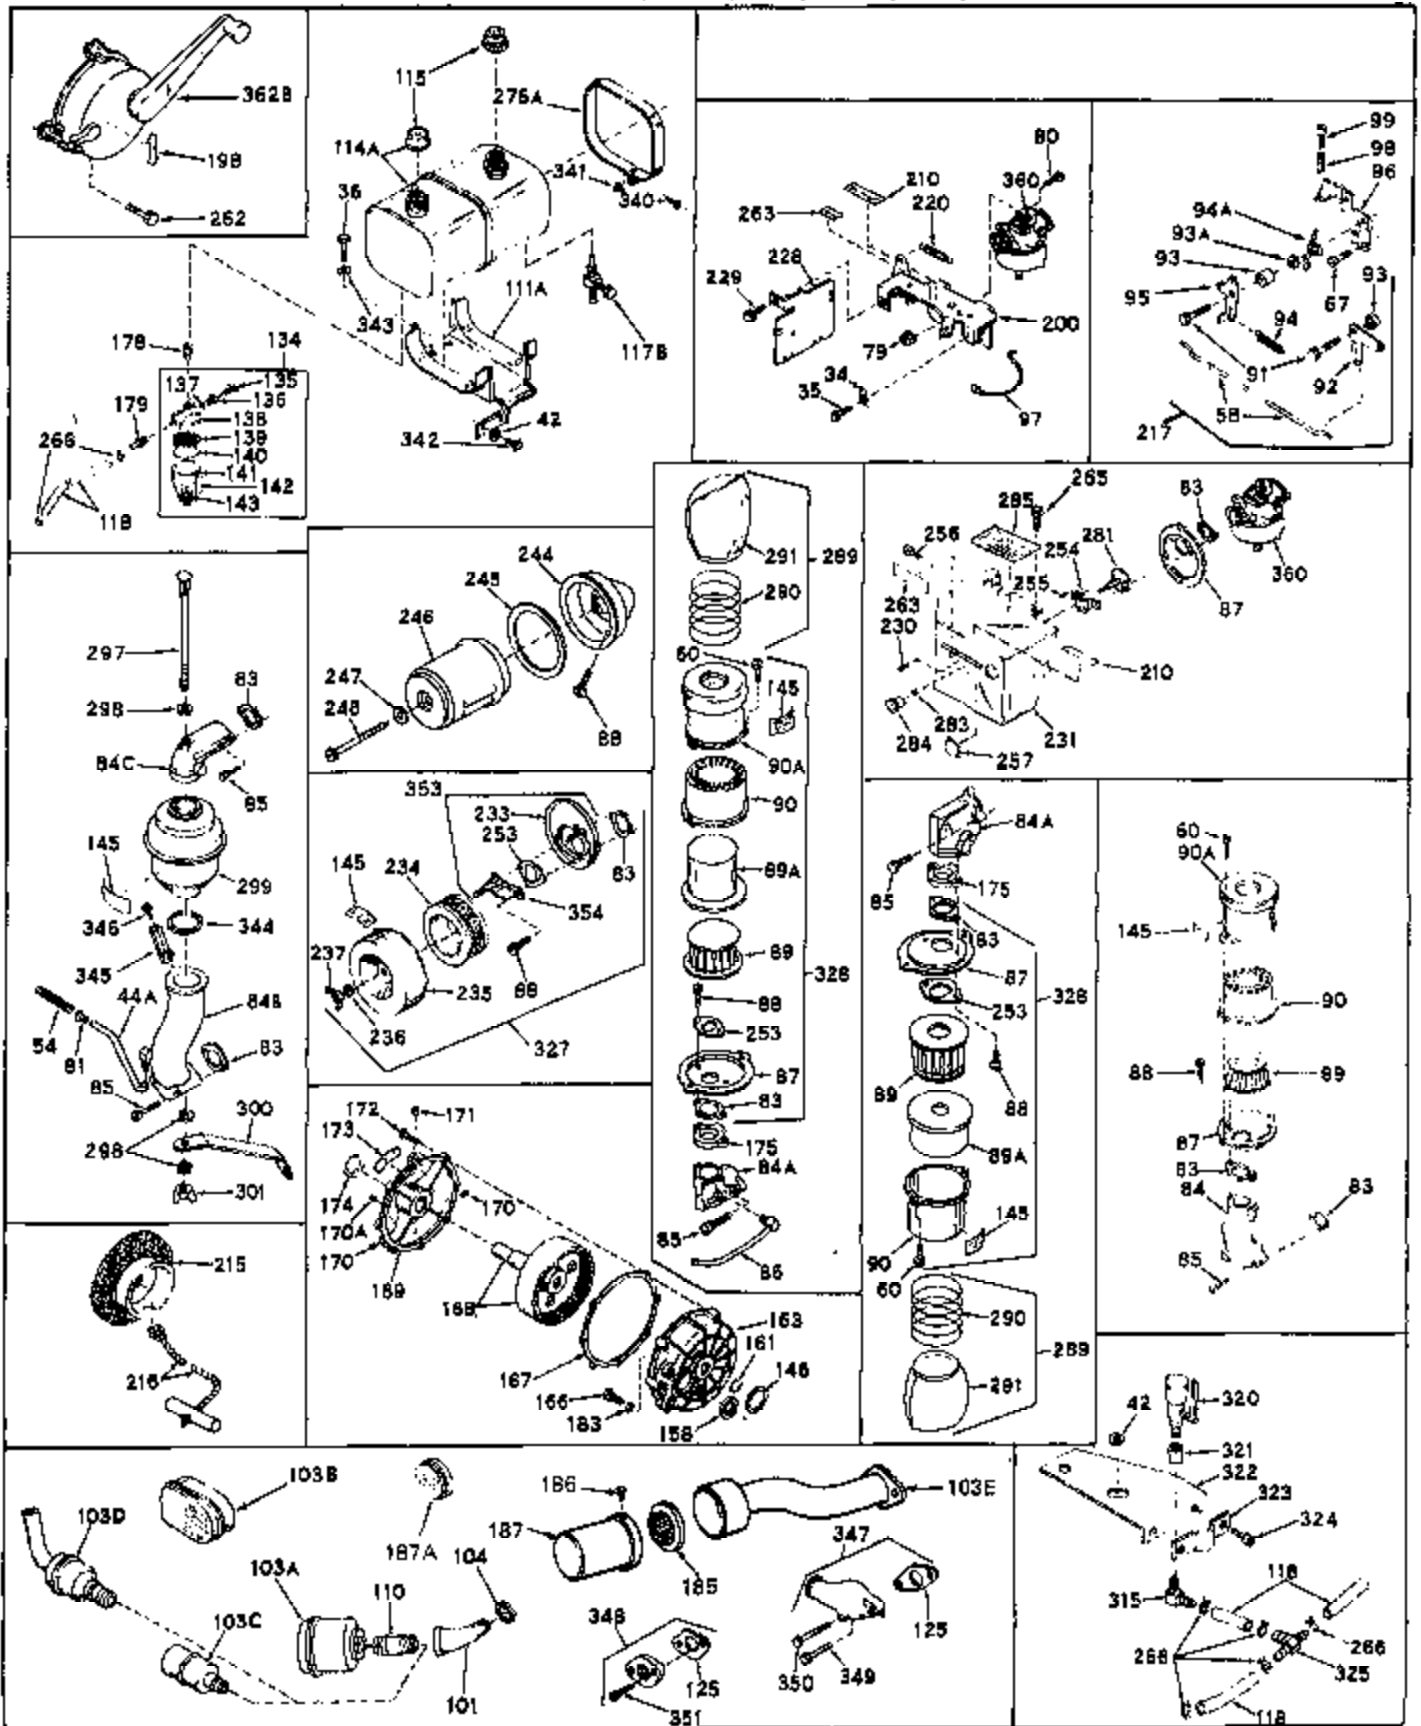

Ref #	Part Number	Qty	Description
34	27793	0	Clip, Conduit
35	28942	0	Screw
36	650694	0	Screw, Hex hd. cap, 5/16-18 x 2
36	650695	0	Screw, Hex hd. cap, 5/16-18 x 2-1/4 (Grade 8
36	650697	0	Screw, Hex hd. cap, 5/16-18 x 2-1/2
42	26073	0	Washer, Connecting rod bolt
54	28819	0	Spring, Fuel line
54	31778	0	Spring, Coil
60	650152	0	Screw
67	650399	0	Screw, Phil. fil. hd. Sems, 10-32 x 5/8
79	29752	0	Nut
80	650572	0	Screw
83	27272	0	Gasket, Air cleaner
85	29786	0	Screw
85	650163	0	Screw, Fil. hd. Sems, 10-32 x 7/8
85	650416	0	Screw, Rd. hd. Sems, 10-32 x 1
85	650605	0	Screw
87	31691	0	Bracket, Air cleaner
88	28820	0	Screw
88	650399	0	Screw, Phil. fil. hd. Sems, 10-32 x 5/8
88	650521	0	Screw
89	30727	0	Element, Air cleaner
90	31692	0	Body, Air cleaner
91	30312	0	Screw, Hex washer hd. Sems, 10-32 x 1/2
98	28569	0	Spring, Compression
98	32924	0	Spring, Compression
99	29500	0	Screw, Fil. hd. mach., Sems, 8-32 x 3/4
99	650223	0	Screw, Fil. slotted hd. Sems, 8-32 x 5/8
99	650688	0	Screw, Hex hd., 10-32 x 1-5/16" (Drilled
104	28443	0	Nut, Conduit (1/8" thick)
104	32862	0	Nut, Conduit (1/4" thick)
115	32387A	0	Cap, Fuel filler (Charcoal Plastic) (Spurt
115	33032	0	Cap, Fuel filler (Red Plastic) (Spurt
118	29774	0	Line, Fuel (Braided 8.25")
118	30705	0	Line, Fuel (Braided 16")
118	30962	0	Line, Fuel (Braided 32")
125	27930	0	Gasket, Exhaust
145	31752	0	Decal, Air cleaner
146	28451	0	Gasket, Housing
158	30256	0	Seal, Oil
161	28508	0	Plug, Expansion
163	30516	0	Housing, Reducer
166	28454	0	Screw
167	30517A	0	Gasket, Reduction cover
168	30797	0	Shaft & Gear Assy.
169	30798	0	Cover, Reducer
170	9556	0	Plug, Oil drain (Sq. hd. pipe, 1/8-27)
170A	9556	0	Plug, Oil drain (Sq. hd. pipe, 1/8-27)
171	24590	0	Plug, Pipe
172	30564	0	Screw
173	28973	0	Decal, Oil fill
174	27897	0	Seal, Oil
183	8274	0	Lockwasher
215	28301	0	Pulley, Starter
216	590343	0	Rope & Handle Assy., Starter
228	30820	0	Baffle, Heat
229	28942	0	Screw
230	650257	0	Screw, Pan hd. Sems, 8-32 x 5/16