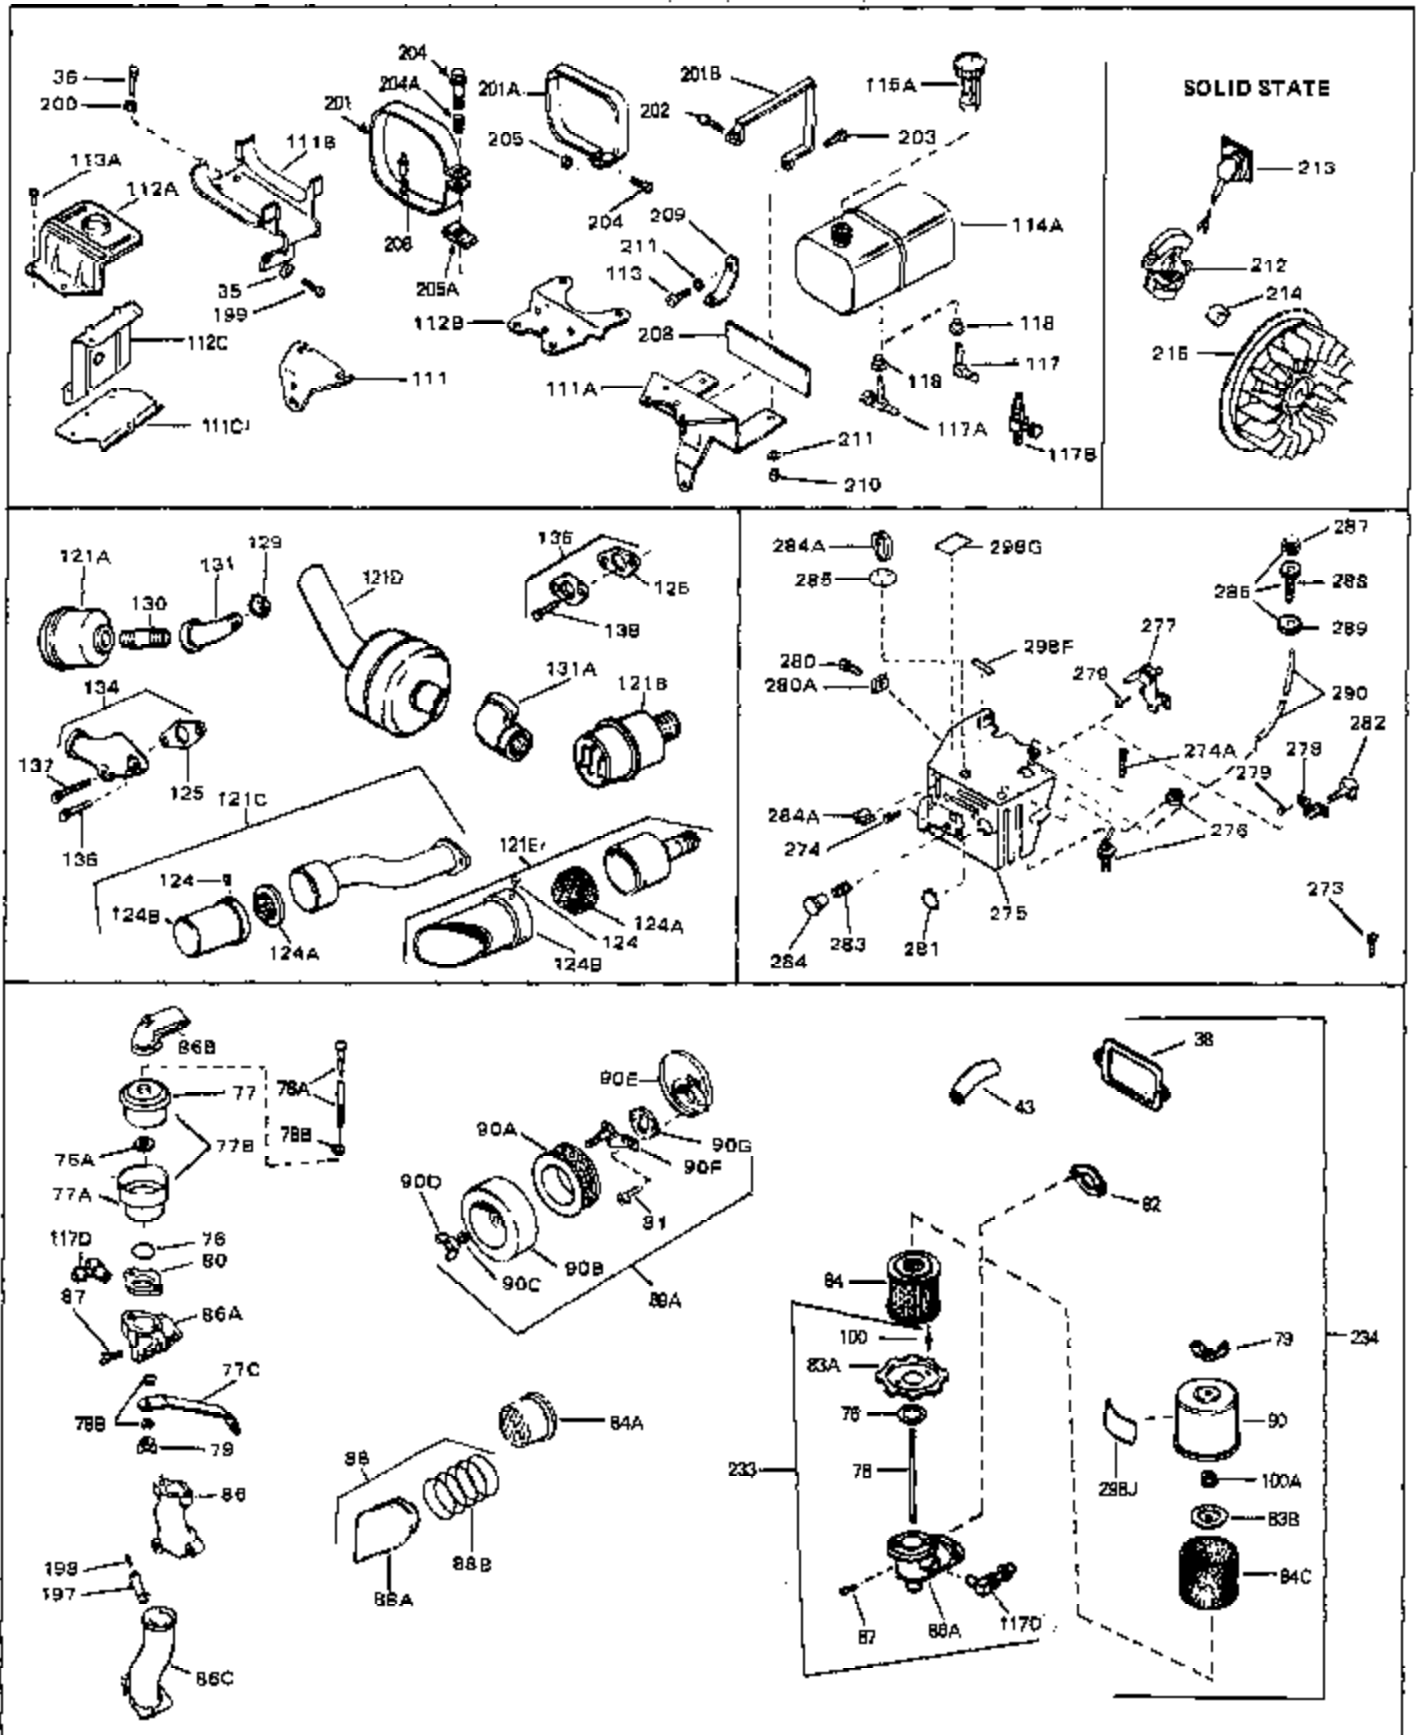

Ref #	Part Number	Qty	Description
35	26073	0	Washer, Connecting rod bolt
35	650570	0	Washer, Flat
35	650691	0	Washer, Flat
36	650694A	0	Screw, Hex flange hd., 5/16-18 x 2
36	650695A	0	Screw, Hex flange hd., 5/16-18 x 2-1/4
36	650697A	0	Screw, Hex flange hd., 5/16-18 x 2-1/2
38	27896	0	Gasket, Breather cover
43	27627	0	Tube, Breather
81	28820	0	Screw
81	30196	0	Screw
81	650521	0	Screw
82	27272	0	Gasket, Air cleaner
86A	34697	0	Elbow, Air cleaner
89A	730128	0	Cleaner Assy., Air
111A	33353	0	Bracket, Lower fuel tank
112A	33352A	0	Bracket, Upper fuel tank
113A	650273	0	Screw
113	650561	0	Screw
117B	33053	0	Valve, Fuel strainer & shut-off
117	33395	0	Fitting, Fuel line
118	33679	0	Bushing, Fuel fitting
121E	391026	0	Muffler
124A	33171	0	Screen, Muffler
124B	33185	0	Cover & Tube, Muffler
124	650578	0	Screw
125	27930	0	Gasket, Exhaust
134	31288	0	Muffler Adapter Kit
135	730130	0	Muffler Adapter Kit
136	6021A	0	Screw, Hex flange hd., 5/16-18 x 1-1/2
137	650697A	0	Screw, Hex flange hd., 5/16-18 x 2-1/2
138	30196	0	Screw
233	34819	0	Elbow Assy., Air cleaner
234	730561	0	Air Cleaner Kit, Dual Element upright,
273	650687	0	Screw, Pan hd. self-tap, 10-32 x 5/16