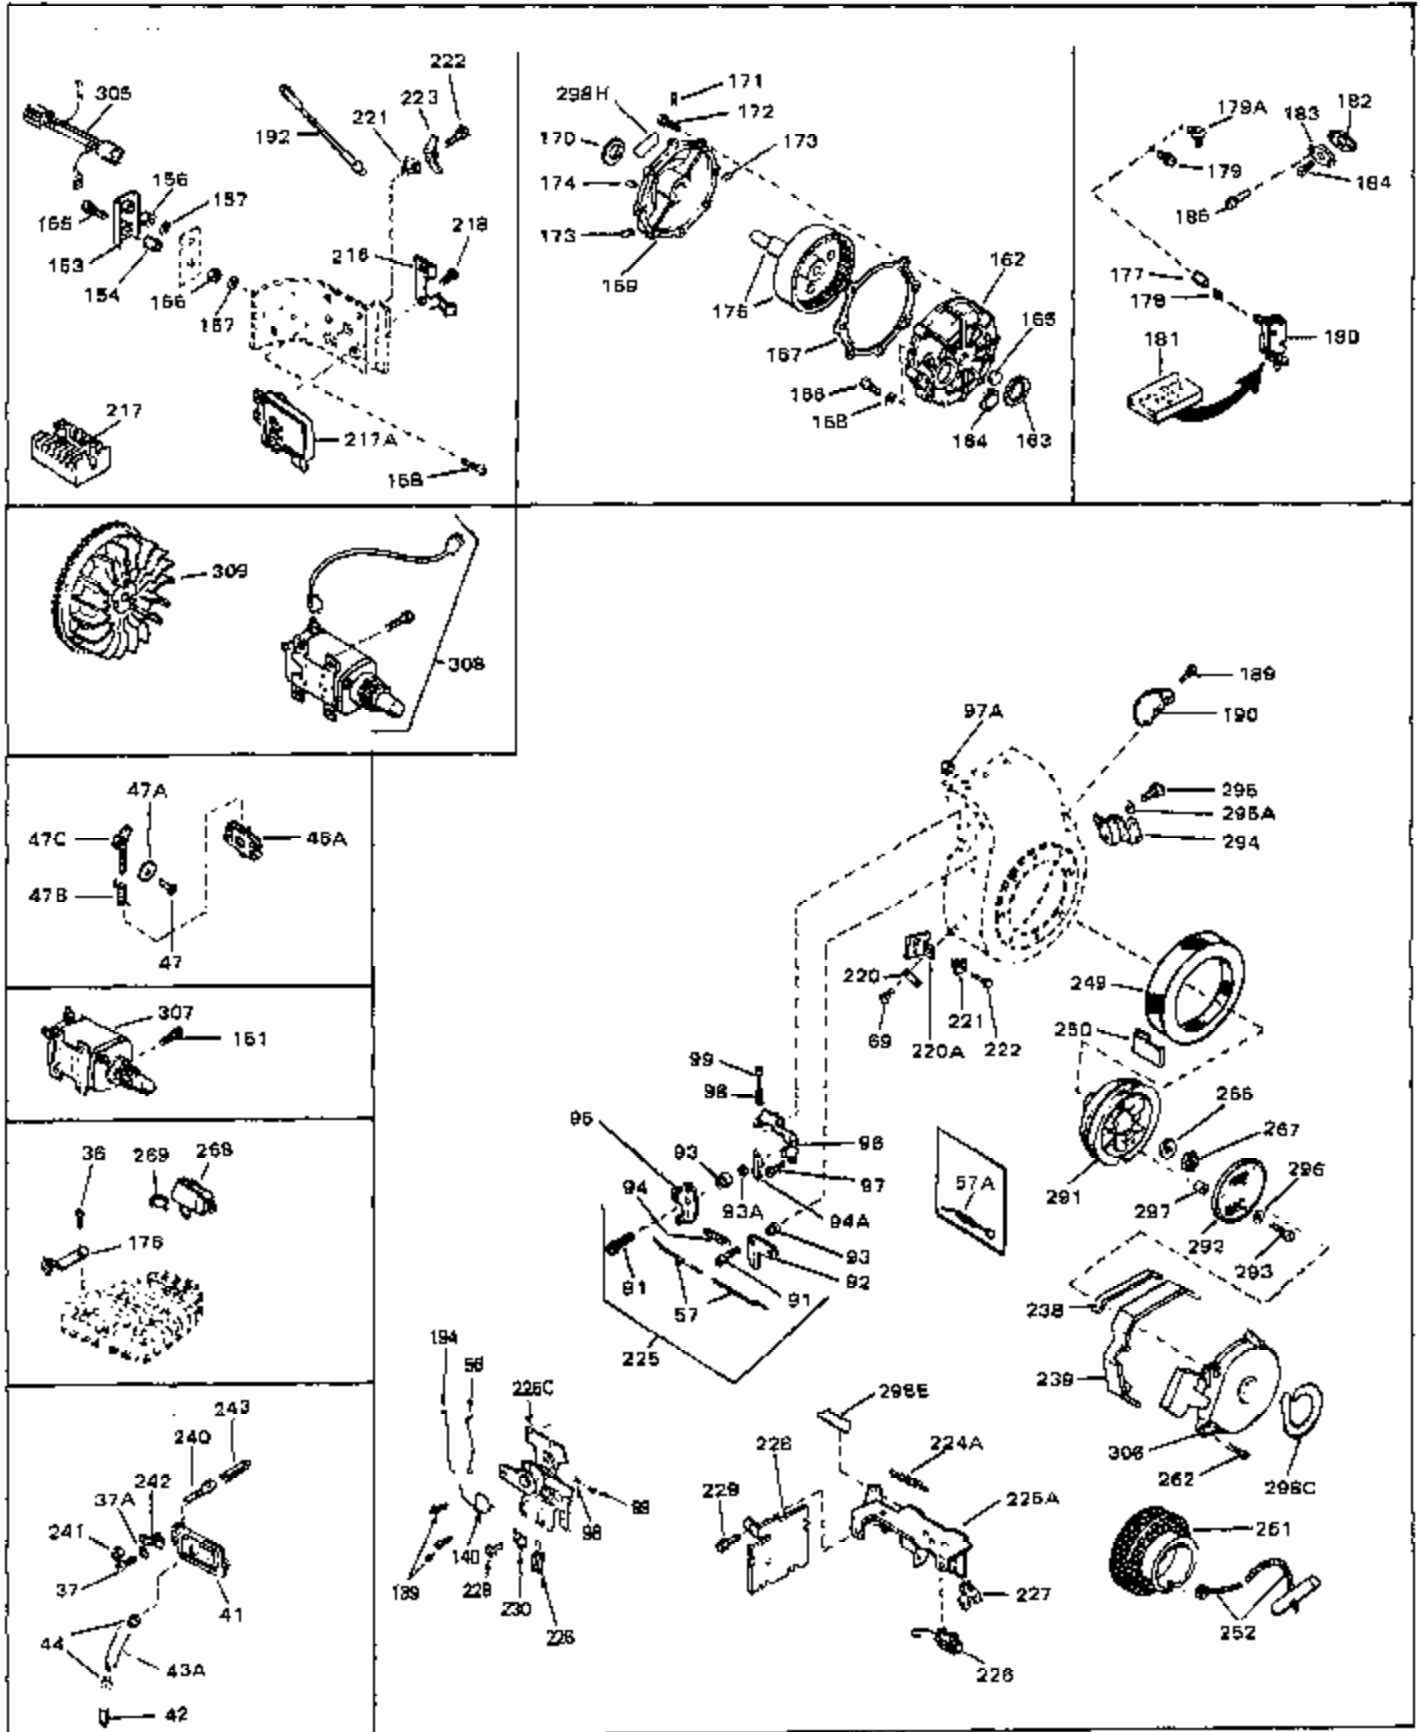

Ref #	Part Number	Qty	Description
36	650694A	0	Screw, Hex flange hd., 5/16-18 x 2
36	650695A	0	Screw, Hex flange hd., 5/16-18 x 2-1/4
36	650697A	0	Screw, Hex flange hd., 5/16-18 x 2-1/2
37	650128	0	Screw
37	650597	0	Screw, Hex washer hd., 10-24 x 5/8
37A	27261	0	Washer, Flat
41	28425	0	Cover, Valve chamber
56	31710	0	Link, Throttle
69	29747A	0	Screw
98	28569	0	Spring, Compression
98	31342	0	Spring, Compression
98	32924	0	Spring, Compression
99	650549	0	Screw
99	650688	0	Screw, Hex hd., 10-32 x 1-5/16" (Drilled
99	29500	0	Screw, Fil. hd. mach., Sems, 8-32 x 3/4
182	32683	0	Gasket, Fuel pump
183	32955	0	Cover, Fuel pump pad
184	9556	0	Plug, Oil drain (Sq. hd. pipe, 1/8-27)
185	30688	0	Screw, Hex hd. Sems, 1/4-20 x 1/2
225	730152	0	Control Assy., Speed
227	33177	0	Terminal
240	30845A	0	Bolt, Governor adjusting
241	33450	0	Nut, Lock
242	32328	0	Bracket, Speed adjusting
243	30886A	0	Spring, Governor bolt
262	29716	0	Screw
266	650815	0	Washer, Belleville
267	8115	0	Nut, Hex
305	33018	0	Harness, Adapter
306	590420	0	Starter, Rewind
308	32386	0	Starter Motor Kit (110-120 Volt)
308	32901	0	Starter Motor Kit (110-120 Volt)
308	33328	0	Starter Motor Kit (110-120 Volt)
308	33328A	0	Starter Motor Kit (110-120 Volt)
308	33518	0	Starter Motor Kit (110-120 Volt)
308	33518A	0	Starter Motor Kit (110-120 Volt)
308	33518B	0	Starter Motor Kit (110-120 Volt)
309	30811A	0	Flywheel