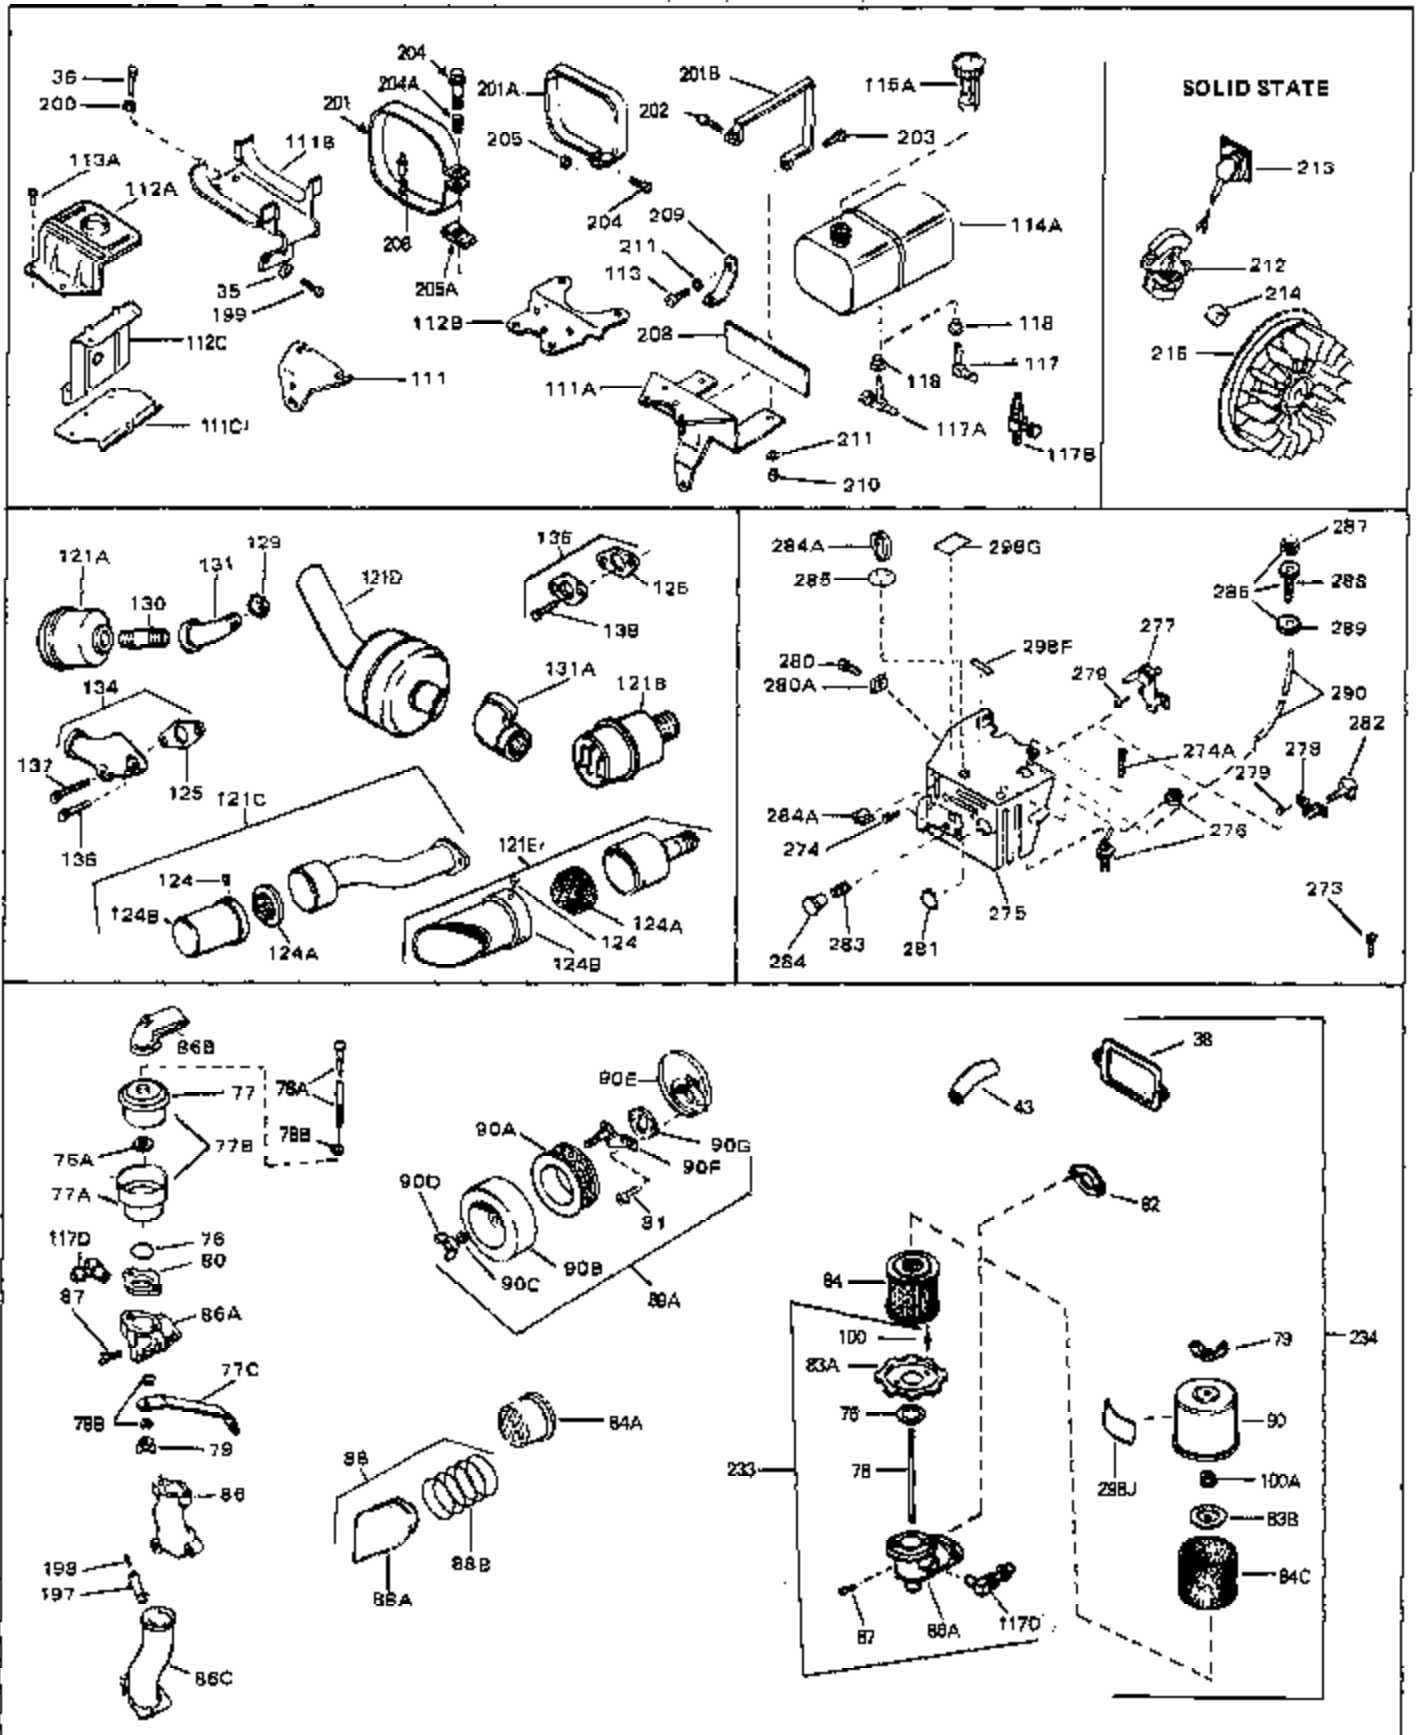

Ref #	Part Number	Qty	Description
35	26073	0	Washer, Connecting rod bolt
35	650570	0	Washer, Flat
35	650691	0	Washer, Flat
36	650694A	0	Screw, Hex flange hd., 5/16-18 x 2
36	650695A	0	Screw, Hex flange hd., 5/16-18 x 2-1/4
36	650697A	0	Screw, Hex flange hd., 5/16-18 x 2-1/2
38	27896	0	Gasket, Breather cover
43	27627	0	Tube, Breather
81	28820	0	Screw
81	30196	0	Screw
81	650521	0	Screw
82	27272	0	Gasket, Air cleaner
86A	34697	0	Elbow, Air cleaner
89A	730128	0	Cleaner Assy., Air
111A	33353	0	Bracket, Lower fuel tank
112A	33352A	0	Bracket, Upper fuel tank
113A	650273	0	Screw
113	650561	0	Screw
117B	33053	0	Valve, Fuel strainer & shut-off
117	33395	0	Fitting, Fuel line
118	33679	0	Bushing, Fuel fitting
121A	29633	0	Muffler
121E	391026	0	Muffler
124A	33171	0	Screen, Muffler
124B	33185	0	Cover & Tube, Muffler
124	650578	0	Screw
125	27930	0	Gasket, Exhaust
129	32862	0	Nut, Conduit (1/4" thick)
130	30244	0	Nipple, Exhaust pipe (2-1/2")
131	29574	0	Elbow, Exhaust (90°)
134	31288	0	Muffler Adapter Kit
135	730130	0	Muffler Adapter Kit
136	6021A	0	Screw, Hex flange hd., 5/16-18 x 1-1/2
137	650697A	0	Screw, Hex flange hd., 5/16-18 x 2-1/2
138	30196	0	Screw
233	34819	0	Elbow Assy., Air cleaner
234	730561	0	Air Cleaner Kit, Dual Element upright,
273	650687	0	Screw, Pan hd. self-tap, 10-32 x 5/16