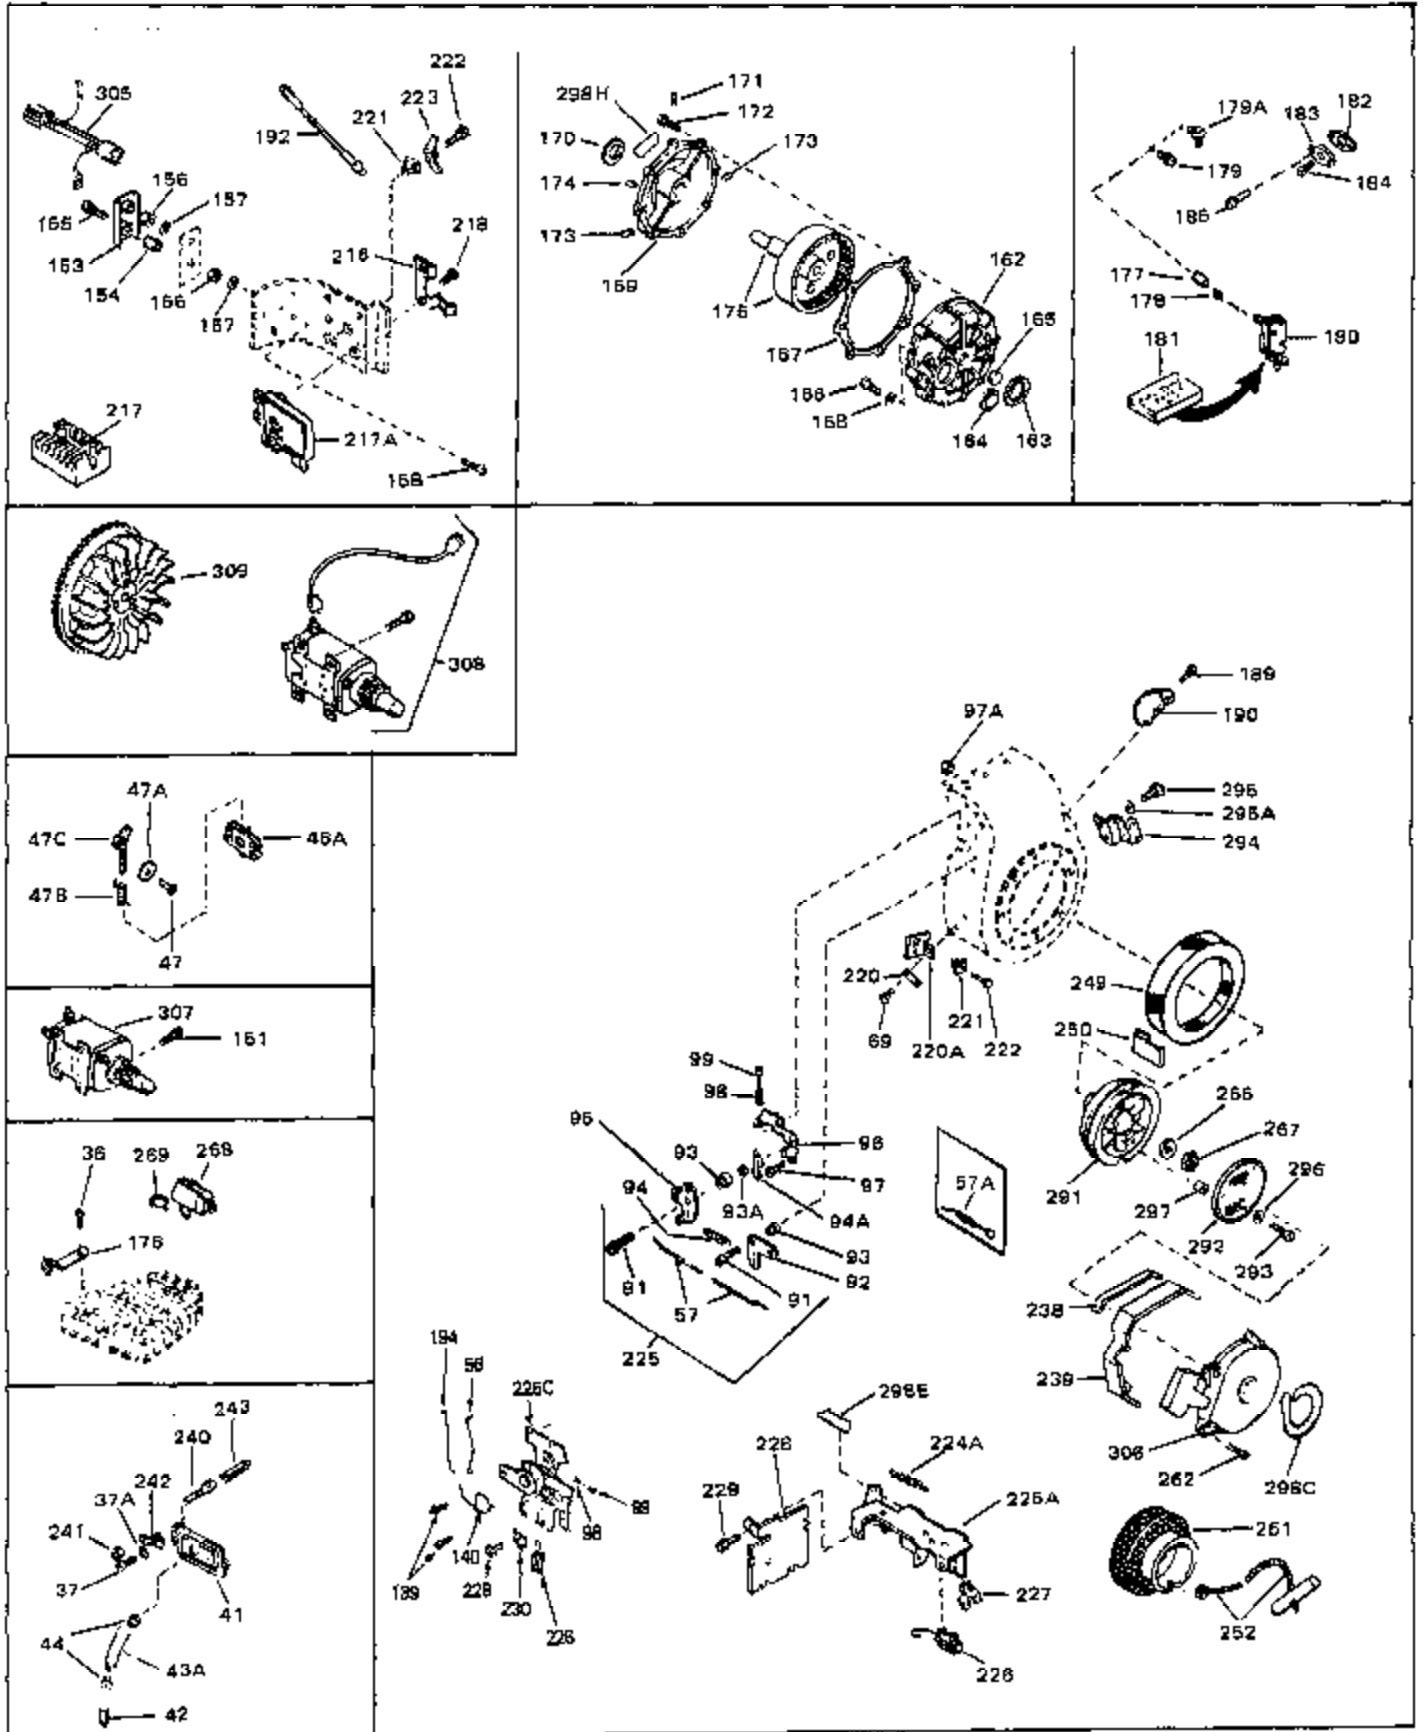

Ref #	Part Number	Qty	Description
36	650694A	0	Screw, Hex flange hd., 5/16-18 x 2
36	650695A	0	Screw, Hex flange hd., 5/16-18 x 2-1/4
36	650697A	0	Screw, Hex flange hd., 5/16-18 x 2-1/2
37	650128	0	Screw
37	650597	0	Screw, Hex washer hd., 10-24 x 5/8
37A	27261	0	Washer, Flat
41	28425	0	Cover, Valve chamber
56	31710	0	Link, Throttle
69	29747A	0	Screw
98	28569	0	Spring, Compression
98	31342	0	Spring, Compression
98	32924	0	Spring, Compression
99	650549	0	Screw
99	650688	0	Screw, Hex hd., 10-32 x 1-5/16" (Drilled
99	29500	0	Screw, Fil. hd. mach., Sems, 8-32 x 3/4
182	32683	0	Gasket, Fuel pump
183	32955	0	Cover, Fuel pump pad
184	9556	0	Plug, Oil drain (Sq. hd. pipe, 1/8-27)
185	30688	0	Screw, Hex hd. Sems, 1/4-20 x 1/2
225	730152	0	Control Assy., Speed
226	610973	0	Terminal Assy.
227	33177	0	Terminal
229	28942	0	Screw
230	27793	0	Clip, Conduit
262	29716	0	Screw
266	650815	0	Washer, Belleville
267	8115	0	Nut, Hex
305	33018	0	Harness, Adapter
306	590420	0	Starter, Rewind
308	32386	0	Starter Motor Kit (110-120 Volt)
308	32901	0	Starter Motor Kit (110-120 Volt)
308	33328	0	Starter Motor Kit (110-120 Volt)
308	33328A	0	Starter Motor Kit (110-120 Volt)
308	33518	0	Starter Motor Kit (110-120 Volt)
308	33518A	0	Starter Motor Kit (110-120 Volt)
308	33518B	0	Starter Motor Kit (110-120 Volt)
309	30811A	0	Flywheel