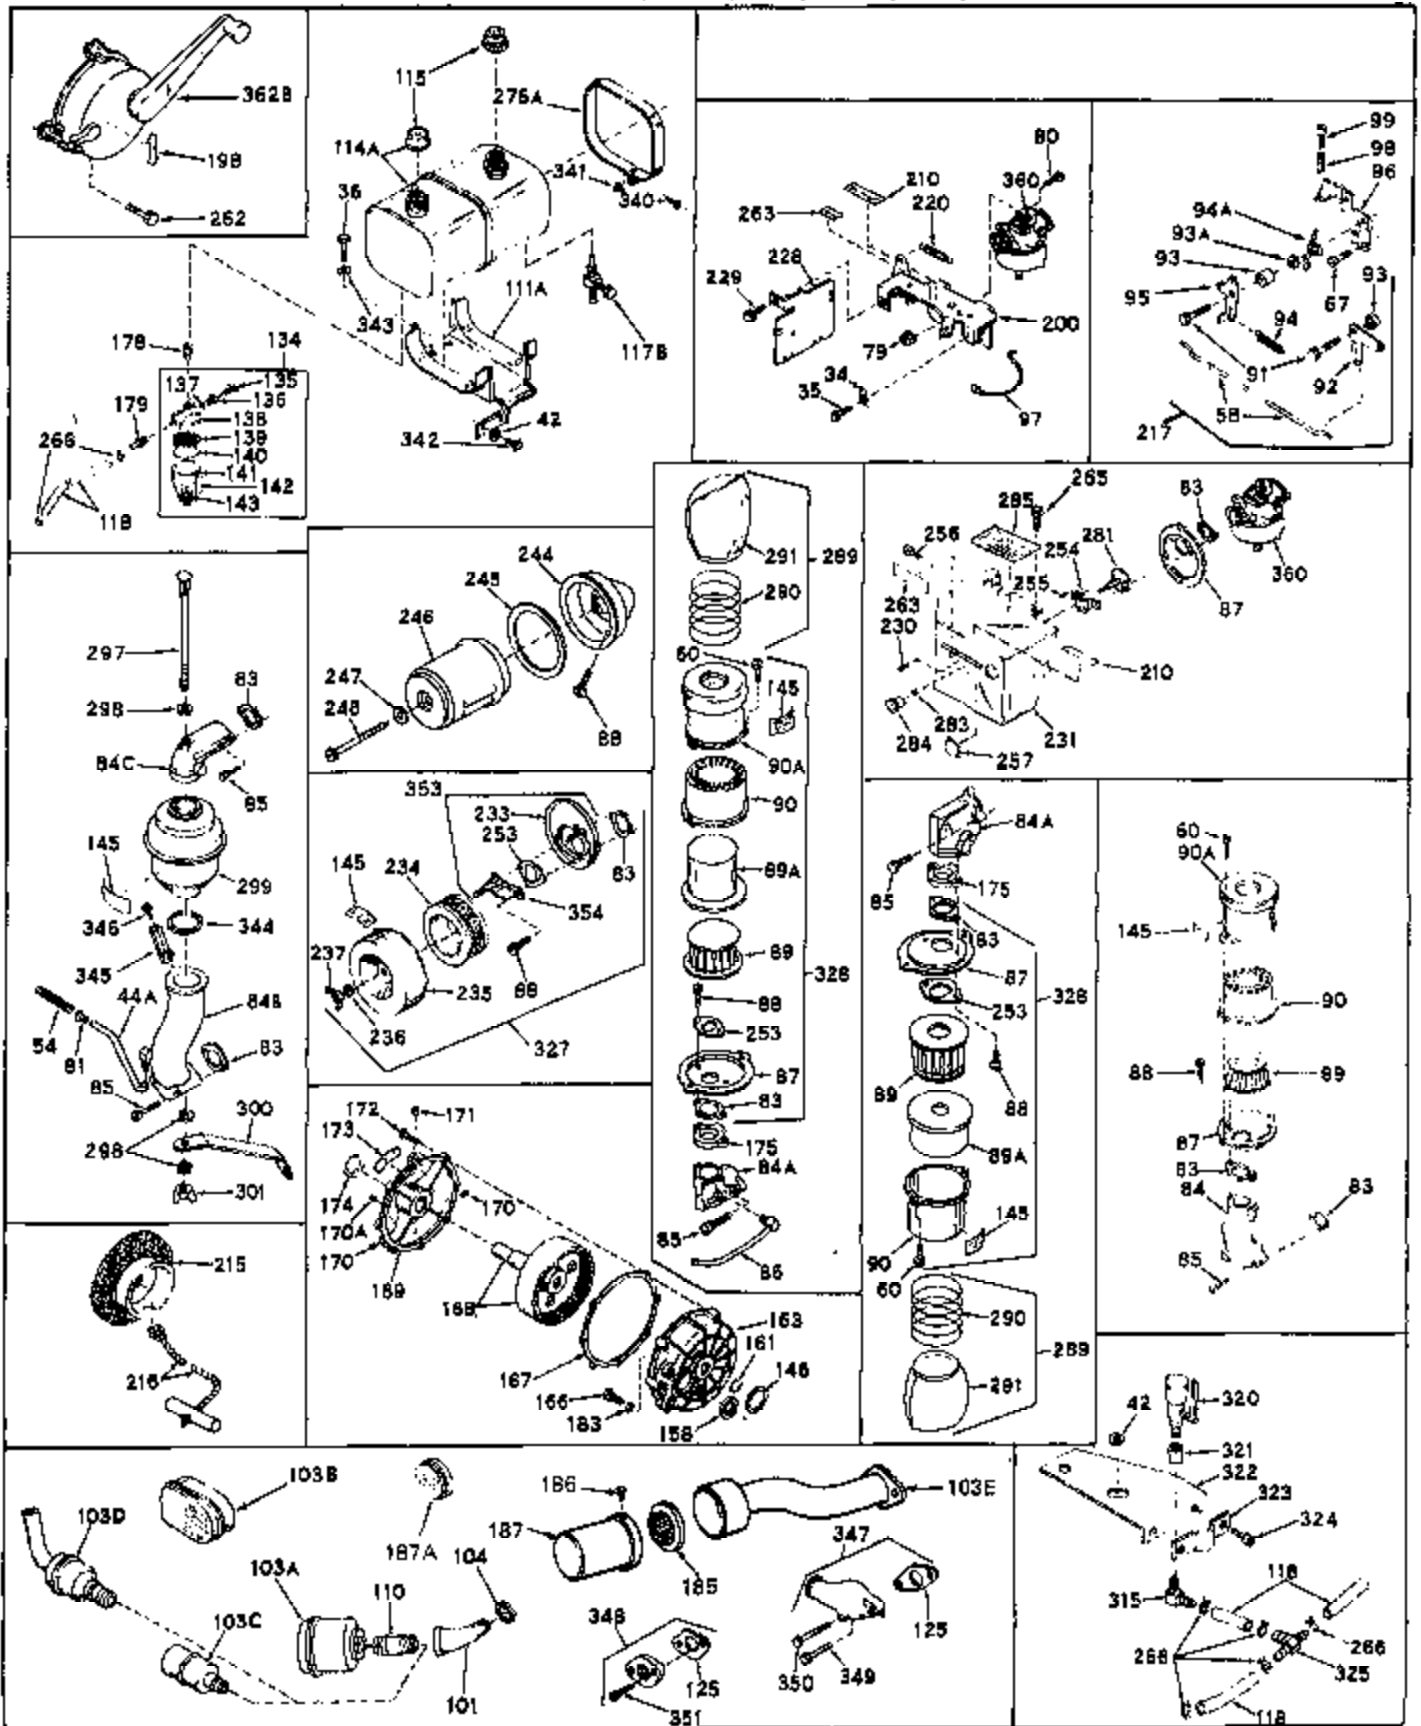

Ref #	Part Number	Qty	Description
34	27793	0	Clip, Conduit
35	28942	0	Screw
36	650694	0	Screw, Hex hd. cap, 5/16-18 x 2
36	650695	0	Screw, Hex hd. cap, 5/16-18 x 2-1/4 (Grade 8)
36	650697	0	Screw, Hex hd. cap, 5/16-18 x 2-1/2
42	26073	0	Washer, Connecting rod bolt
54	28819	0	Spring, Fuel line
54	31778	0	Spring, Coil
60	650152	0	Screw
67	650399	0	Screw, Phil. fil. hd. Sems, 10-32 x 5/8
79	29752	0	Nut
80	650572	0	Screw
83	27272	0	Gasket, Air cleaner
85	29786	0	Screw
85	650163	0	Screw, Fil. hd. Sems, 10-32 x 7/8
85	650416	0	Screw, Rd. hd. Sems, 10-32 x 1
85	650605	0	Screw
87	31691	0	Bracket, Air cleaner
88	28820	0	Screw
88	650399	0	Screw, Phil. fil. hd. Sems, 10-32 x 5/8
88	650521	0	Screw
89	30727	0	Element, Air cleaner
90	31692	0	Body, Air cleaner
91	30312	0	Screw, Hex washer hd. Sems, 10-32 x 1/2
98	28569	0	Spring, Compression
98	32924	0	Spring, Compression
99	29500	0	Screw, Fil. hd. mach., Sems, 8-32 x 3/4
99	650223	0	Screw, Fil. slotted hd. Sems, 8-32 x 5/8
99	650688	0	Screw, Hex hd., 10-32 x 1-5/16" (Drilled)
104	28443	0	Nut, Conduit (1/8" thick)
104	32862	0	Nut, Conduit (1/4" thick)
115	32387A	0	Cap, Fuel filler (Charcoal Plastic) (Spurt)
115	33032	0	Cap, Fuel filler (Red Plastic) (Spurt)
118	29774	0	Line, Fuel (Braided 8.25")
118	30705	0	Line, Fuel (Braided 16")
118	30962	0	Line, Fuel (Braided 32")
125	27930	0	Gasket, Exhaust
145	31752	0	Decal, Air cleaner
146	28451	0	Gasket, Housing
171	24590	0	Plug, Pipe
215	28301	0	Pulley, Starter
216	590343	0	Rope & Handle Assy., Starter
228	30820	0	Baffle, Heat
229	28942	0	Screw
230	650257	0	Screw, Pan hd. Sems, 8-32 x 5/16
253	30767	0	Spacer, Air cleaner
255	28820	0	Screw
256	650760	0	Screw
257	31291	0	Plug, Cover
262	29716	0	Screw
265	650701	0	Screw, Hex washer hd. shakeproof,
266	26460	0	Clamp, Fuel line
289	730512	0	Kit, Pre-cleaner
290	31667	0	Spring, Pre-cleaner bag
291	31668	0	Bag, Pre-cleaner
327	730128	0	Cleaner Assy., Air
328	730127	0	Cleaner Assy., Air (Poly)
342	29212	0	Screw