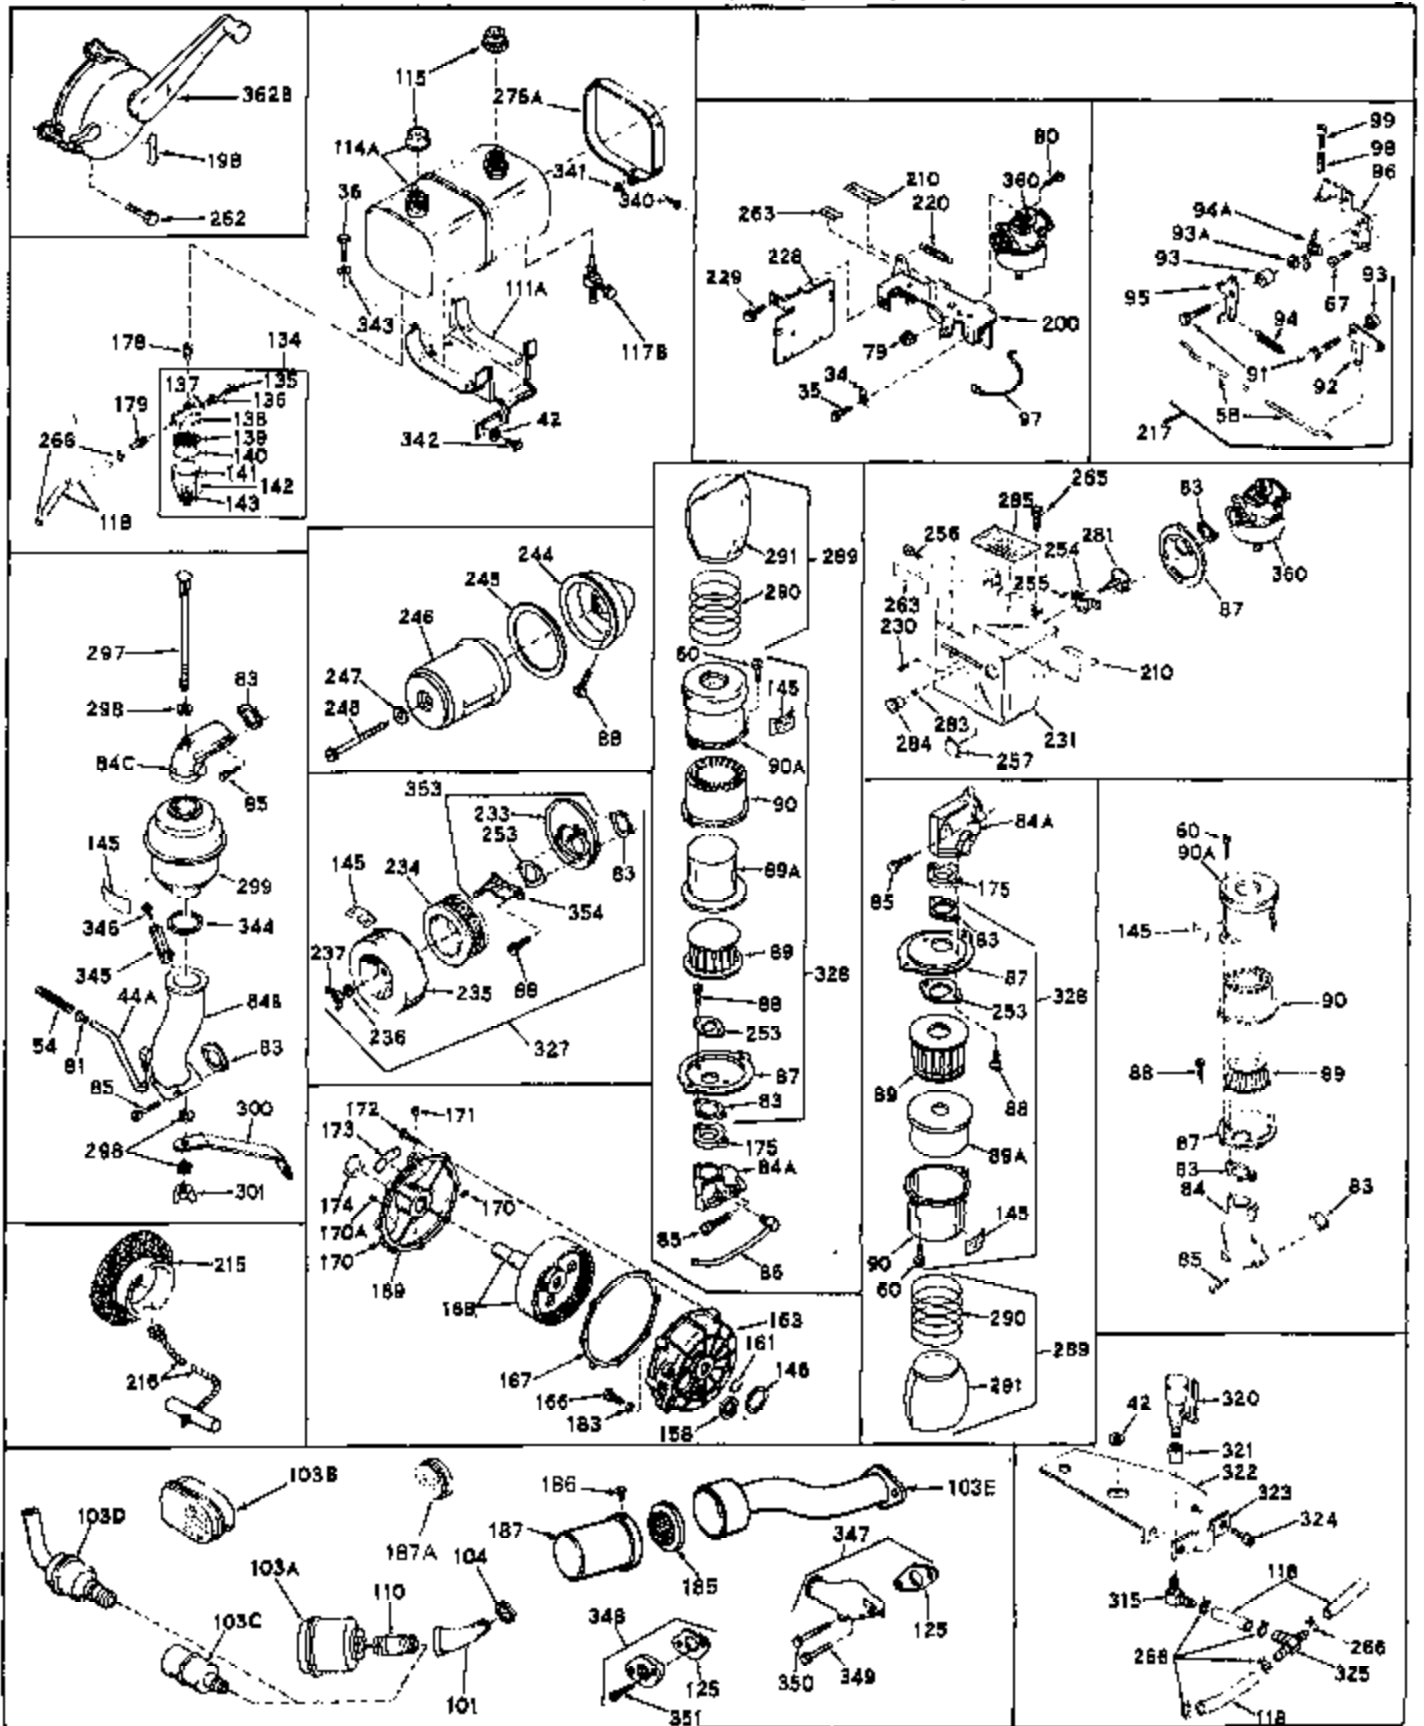

Ref #	Part Number	Qty	Description
34	27793	0	Clip, Conduit
35	28942	0	Screw
36	650694	0	Screw, Hex hd. cap, 5/16-18 x 2
36	650695	0	Screw, Hex hd. cap, 5/16-18 x 2-1/4 (Grade 8
36	650697	0	Screw, Hex hd. cap, 5/16-18 x 2-1/2
42	26073	0	Washer, Connecting rod bolt
54	28819	0	Spring, Fuel line
54	31778	0	Spring, Coil
60	650152	0	Screw
67	650399	0	Screw, Phil. fil. hd. Sems, 10-32 x 5/8
79	29752	0	Nut
80	650572	0	Screw
83	27272	0	Gasket, Air cleaner
85	29786	0	Screw
85	650163	0	Screw, Fil. hd. Sems, 10-32 x 7/8
85	650416	0	Screw, Rd. hd. Sems, 10-32 x 1
85	650605	0	Screw
87	31691	0	Bracket, Air cleaner
88	28820	0	Screw
88	650399	0	Screw, Phil. fil. hd. Sems, 10-32 x 5/8
88	650521	0	Screw
89A	31700	0	Element, Air cleaner
90	31692	0	Body, Air cleaner
91	30312	0	Screw, Hex washer hd. Sems, 10-32 x 1/2
97	28468	0	Wire, Ground (Female fitting both ends)
98	28569	0	Spring, Compression
98	32924	0	Spring, Compression
99	29500	0	Screw, Fil. hd. mach., Sems, 8-32 x 3/4
99	650223	0	Screw, Fil. slotted hd. Sems, 8-32 x 5/8
99	650688	0	Screw, Hex hd., 10-32 x 1-5/16" (Drilled
104	28443	0	Nut, Conduit (1/8" thick)
104	32862	0	Nut, Conduit (1/4" thick)
115	32387A	0	Cap, Fuel filler (Charcoal Plastic) (Spurt
115	33032	0	Cap, Fuel filler (Red Plastic) (Spurt
118	29774	0	Line, Fuel (Braided 8.25")
118	30705	0	Line, Fuel (Braided 16")
118	30962	0	Line, Fuel (Braided 32")
125	27930	0	Gasket, Exhaust
145	31871	0	Decal, Air cleaner
146	28451	0	Gasket, Housing
171	24590	0	Plug, Pipe
215	28301	0	Pulley, Starter
216	590343	0	Rope & Handle Assy., Starter
228	30820	0	Baffle, Heat
229	28942	0	Screw
230	650257	0	Screw, Pan hd. Sems, 8-32 x 5/16
253	30767	0	Spacer, Air cleaner
255	28820	0	Screw
256	650760	0	Screw
257	31291	0	Plug, Cover
262	29716	0	Screw
265	650701	0	Screw, Hex washer hd. shakeproof,
266	26460	0	Clamp, Fuel line
289	730512	0	Kit, Pre-cleaner
290	31667	0	Spring, Pre-cleaner bag
291	31668	0	Bag, Pre-cleaner
327	730128	0	Cleaner Assy., Air
328	730127	0	Cleaner Assy., Air (Poly)