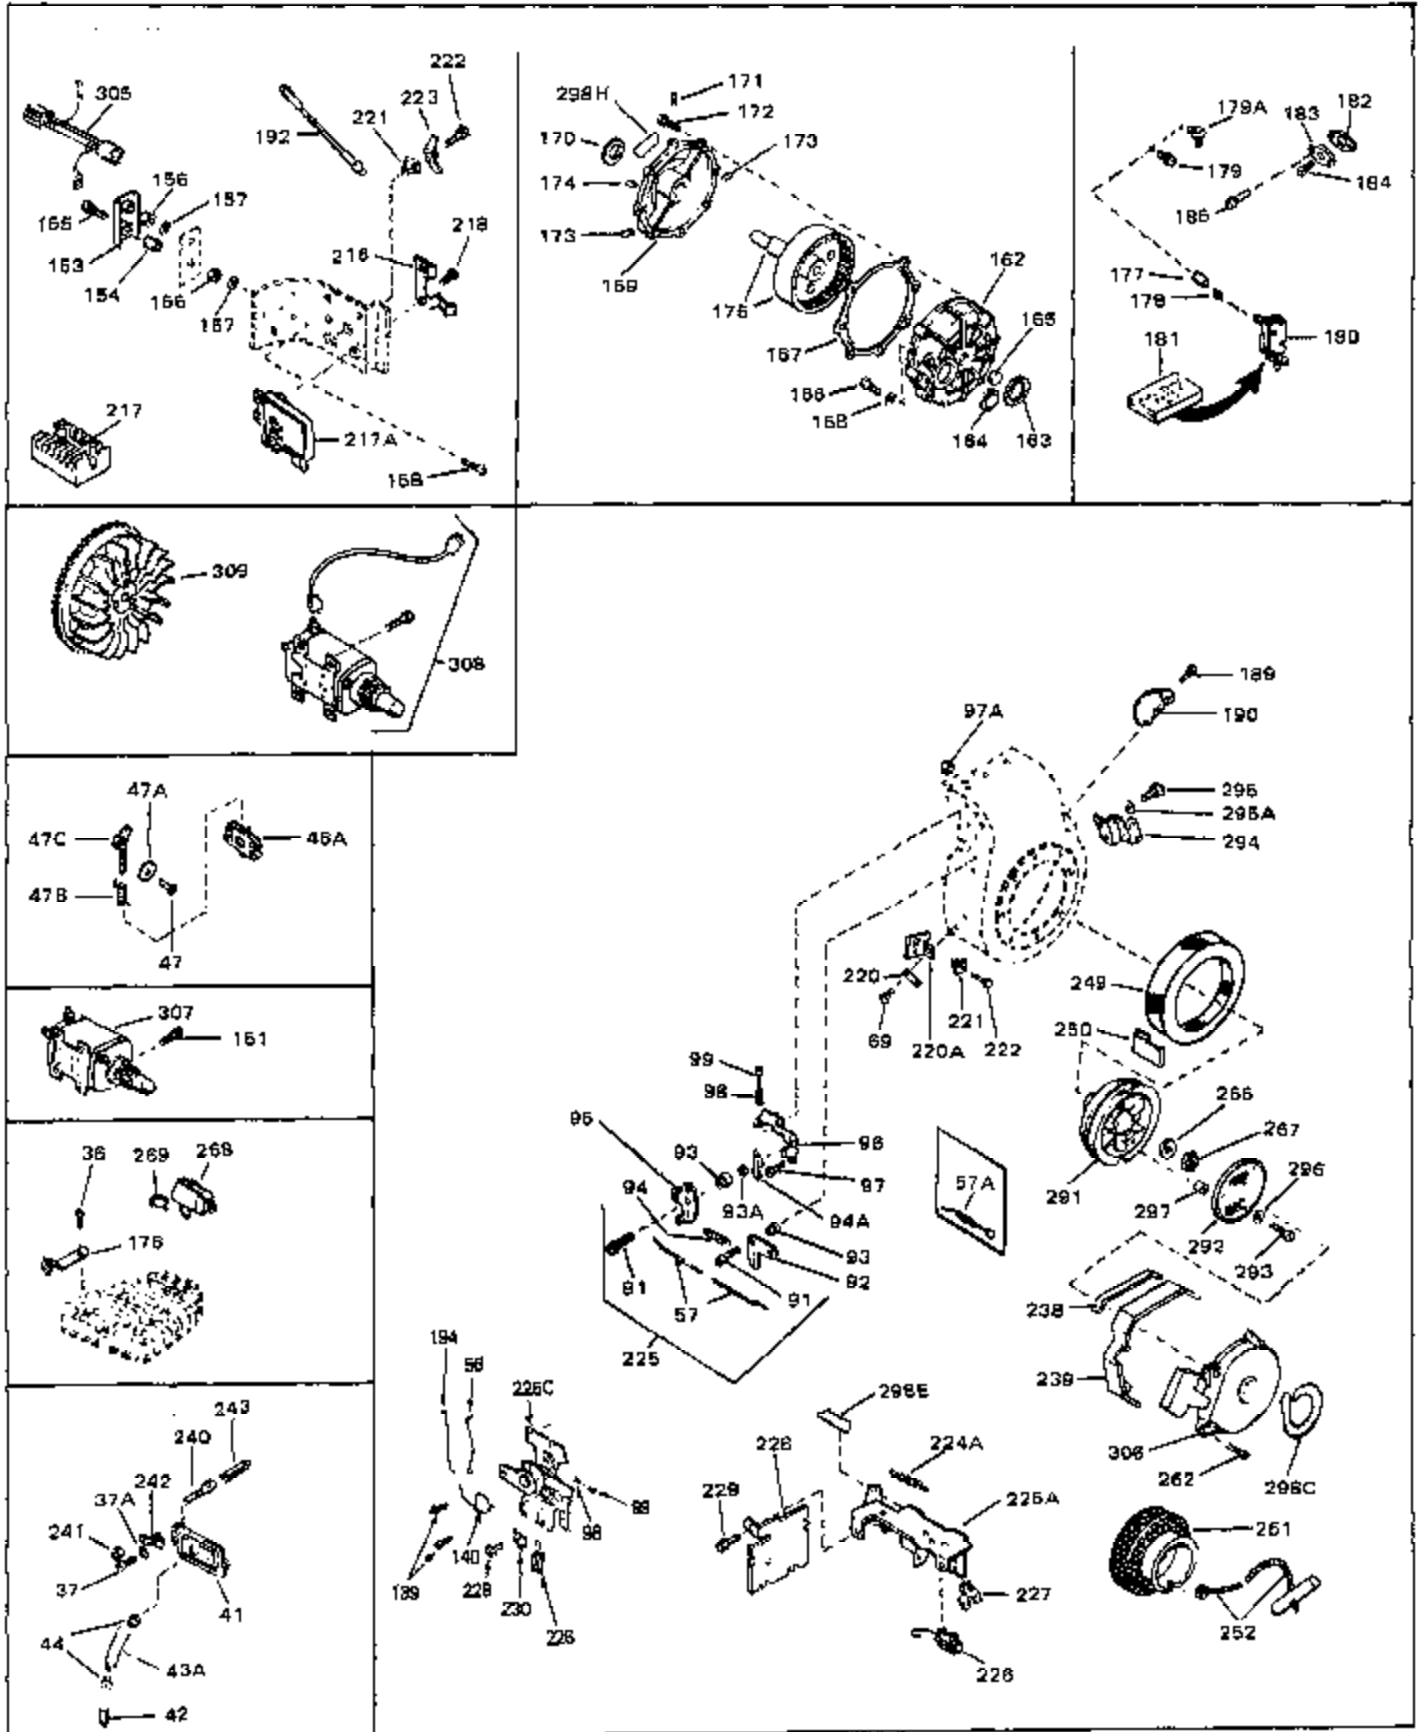

Ref #	Part Number	Qty	Description
36	650694A	0	Screw, Hex flange hd., 5/16-18 x 2
36	650695A	0	Screw, Hex flange hd., 5/16-18 x 2-1/4
36	650697A	0	Screw, Hex flange hd., 5/16-18 x 2-1/2
37	650128	0	Screw
37	650597	0	Screw, Hex washer hd., 10-24 x 5/8
37A	27261	0	Washer, Flat
41	28425	0	Cover, Valve chamber
43A	32447	0	Tube, Breather
44	32446	0	Grommet, Breather tube
56	31710	0	Link, Throttle
69	29747A	0	Screw
98	32924	0	Spring, Compression
98	28569	0	Spring, Compression
98	31342	0	Spring, Compression
99	29500	0	Screw, Fil. hd. mach., Sems, 8-32 x 3/4
99	650549	0	Screw
99	650688	0	Screw, Hex hd., 10-32 x 1-5/16" (Drilled
182	32683	0	Gasket, Fuel pump
183	32955	0	Cover, Fuel pump pad
184	9556	0	Plug, Oil drain (Sq. hd. pipe, 1/8-27)
185	30688	0	Screw, Hex hd. Sems, 1/4-20 x 1/2
225	730152	0	Control Assy., Speed
227	33177	0	Terminal
240	30845A	0	Bolt, Governor adjusting
241	33450	0	Nut, Lock
243	30886A	0	Spring, Governor bolt
262	29716	0	Screw
266	650815	0	Washer, Belleville
267	8115	0	Nut, Hex
305	33018	0	Harness, Adapter
306	590420	0	Starter, Rewind
308	32386	0	Starter Motor Kit (110-120 Volt)
308	32901	0	Starter Motor Kit (110-120 Volt)
308	33328	0	Starter Motor Kit (110-120 Volt)
308	33328A	0	Starter Motor Kit (110-120 Volt)
308	33518	0	Starter Motor Kit (110-120 Volt)
308	33518A	0	Starter Motor Kit (110-120 Volt)
308	33518B	0	Starter Motor Kit (110-120 Volt)
309	30811A	0	Flywheel