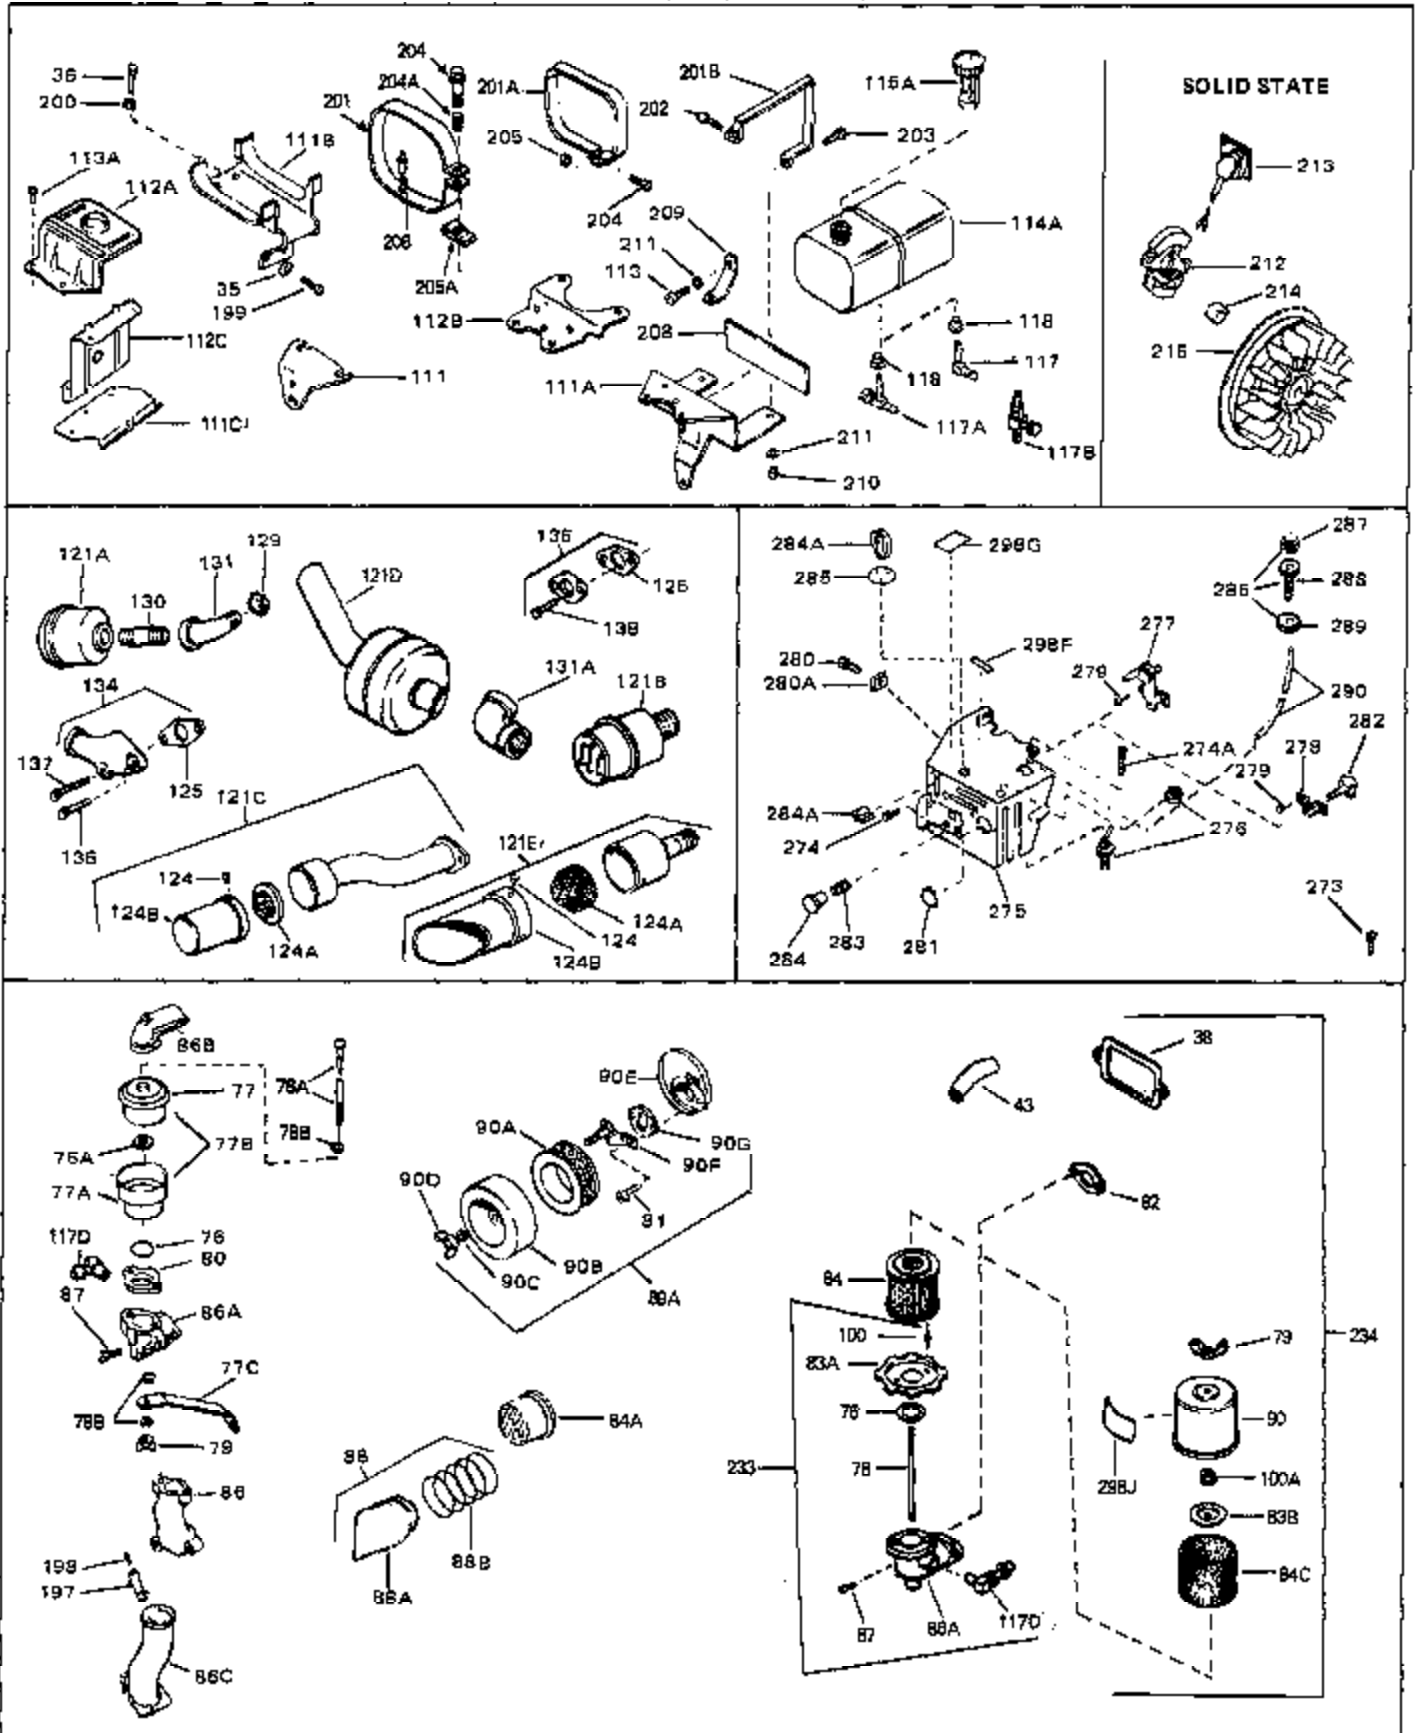

Ref #	Part Number	Qty	Description
132	650139	0	Screw
132	650548	0	Screw, Hex washer hd., 8-32 x 5/16
133	31725A	0	Extension, Governor lever
144	650542	0	Screw, Hex hd. cap, 5/16 18 x 13/16
146	29538	0	Base, Mounting
147	650128	0	Screw
148	30622	0	Extension, Blower housing
149A	30747	0	Clip, Shorting
150	16645	0	Lockwasher
186	27275	0	Clip, Hi-tension wire
186	29443	0	Clip, Fuel line
186	33685	0	Clip, Hi-tension wire
193	27276	0	Cover, Spark plug
262	29716	0	Screw
264	32125	0	Cup, Starter
265	590417	0	Screen, Starter cup
266	650815	0	Washer, Belleville
267	8115	0	Nut, Hex
298A	31517	0	Decal, H.P. (5 H.P.)
298A	32173	0	Decal, H.P. (6 H.P.)
298A	33310	0	Decal, Mini-Bike (5 H.P.)
298A	34316	0	Decal, Name
298	34346	0	Decal, Instruction
298	34374	0	Decal, Instruction
299	30547A	0	Contact Assy., Breaker
300	30548B	0	Condenser
301	631021	0	Inlet Needle, Seat & Clip Assy.
303	631067A	0	Carburetor
304	610689A	0	Magneto, Tecumseh
306	590420	0	Starter, Rewind
310	33235	0	Gasket Set